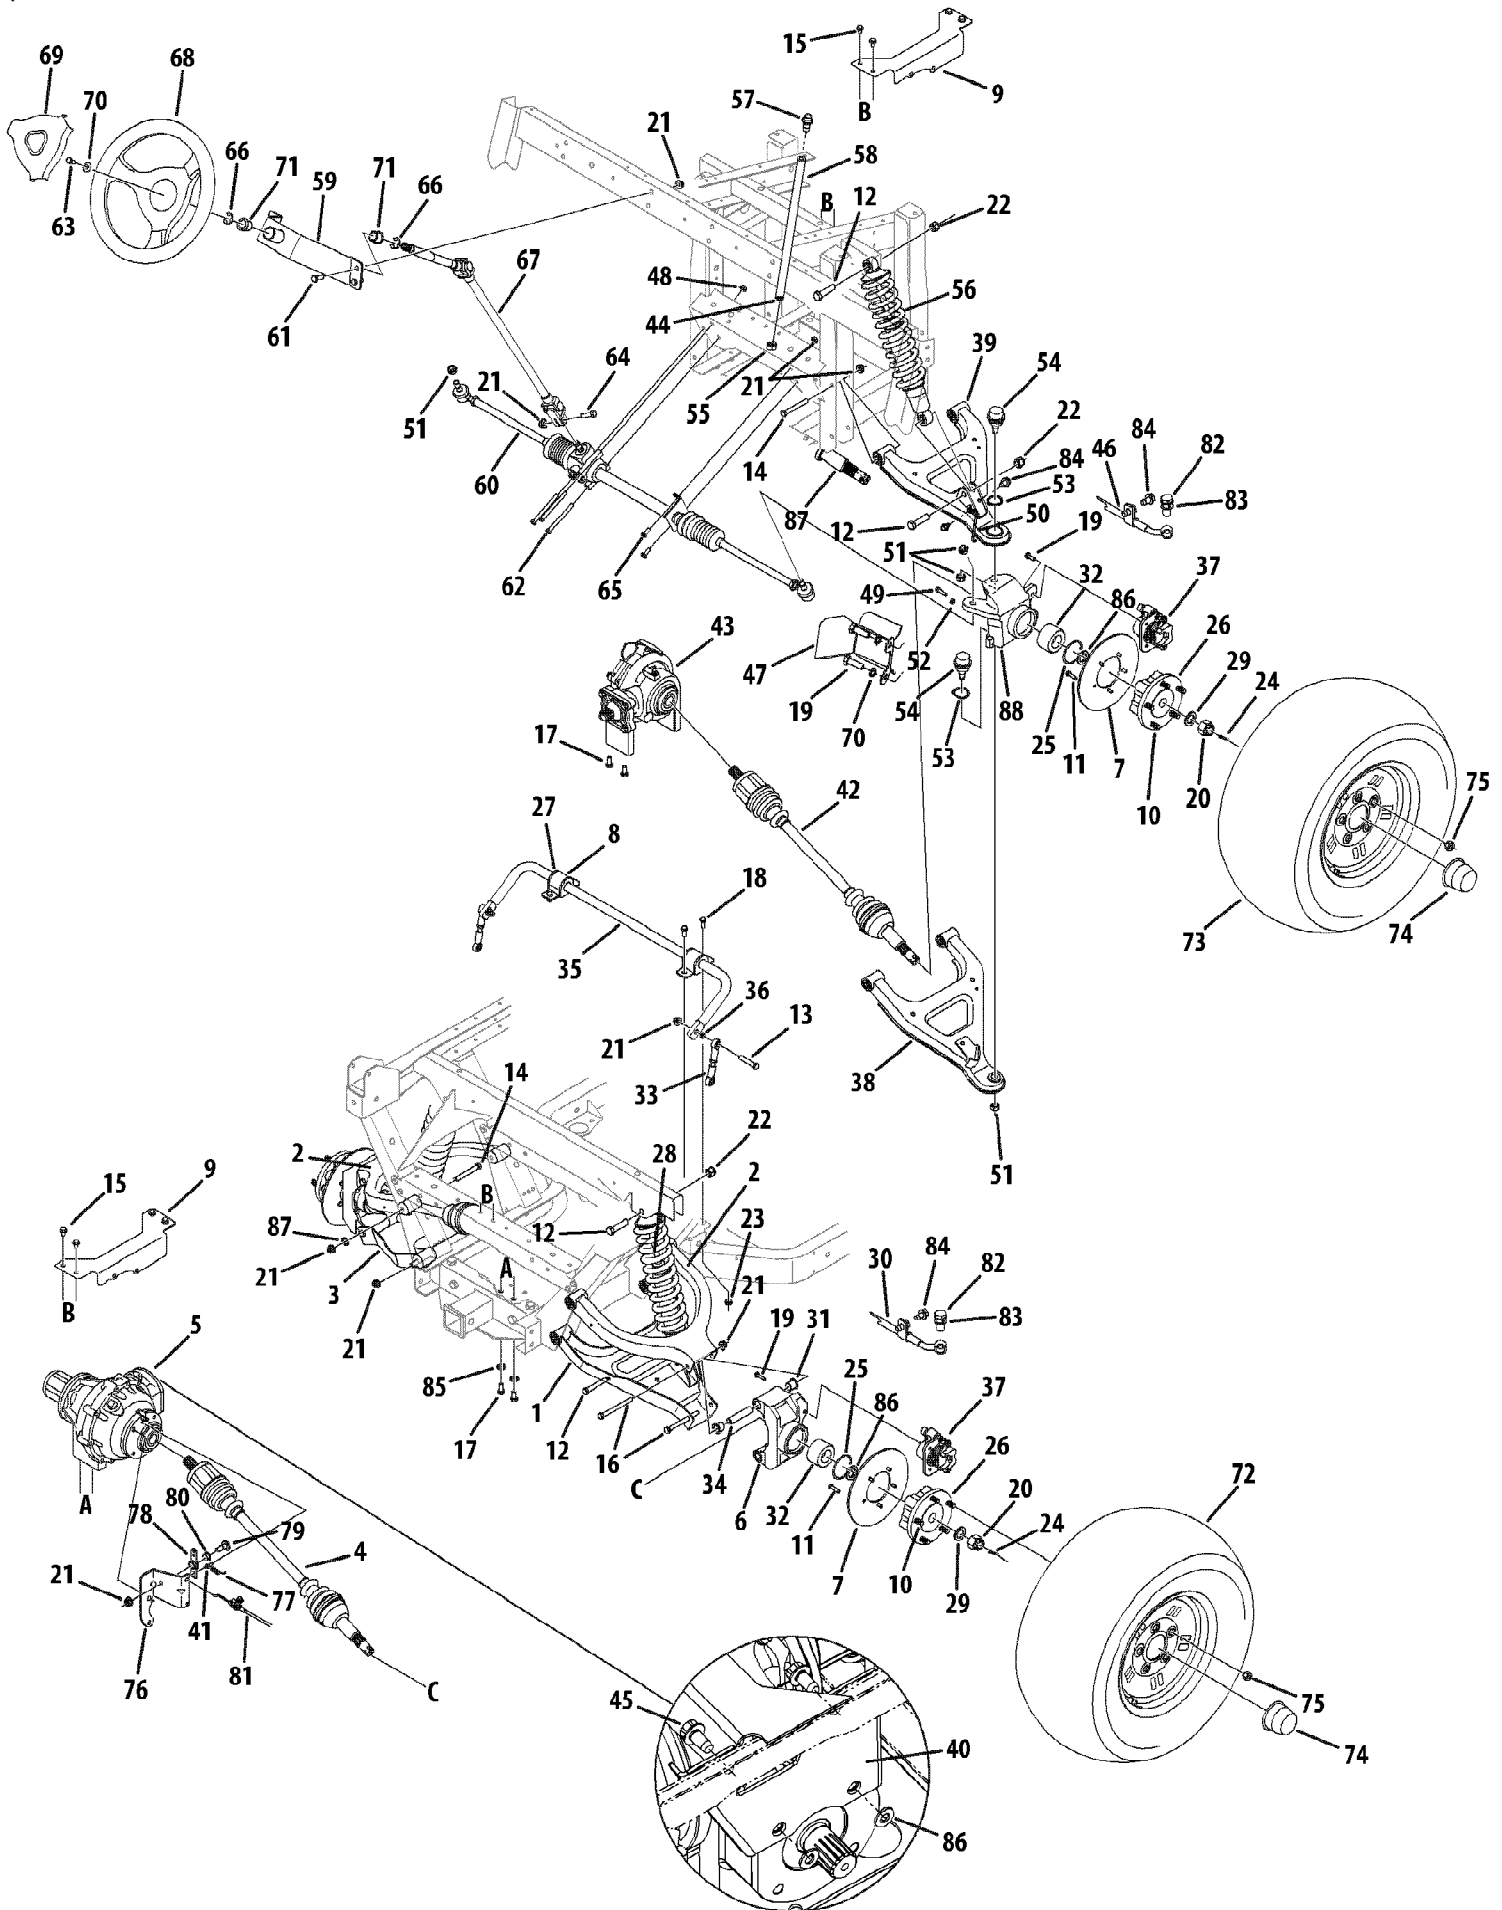

466 4X4 Utility Vehicle EFi 1i019G & Before
Axles & Steering

Ref #	Part Number	Qty	S/P/F	Description
1	607-04163A	1	/P	Cont Assembly, lwr, r/rr
2	607-04162A	1	/P	Cont Assembly, rr Upr
3	607-04169A	1	/P	Cont Assembly, lwr, l/rr
4	611-04063A	1	S	Axle Assembly, cv Joint
4	759-04173	1		Ring, Hog Not Shown
4	731-05082	1		Boot, CV, Differential Not Shown
4	731-05083	1		Boot, CV, Wheel Not Shown
5	918-04236	1	/P	Diff Assembly, Uv, complete
5	921-04005	1	/P	Seal, Axle Shaft Not Shown
5	721-0212	1		Seal, Diff Lock Actuator Shaft .375 ID Not Shown
5	721-04143	1		Seal, Input Shaft 1.0 x 62mm x .375 Not Shown
6	619-04188	1		Hsg, rr, mach
7	707-04436A	1	/P	Disc, brake, 8.00x.188
8	707-04655-0637	1	/P	Mt, sway Bar 4x4 Units Only
9	707-04603A-0637	1	/P	Mt, rear/diff, 4x4
9	707-04604A-0637	1	/P	Mt,front/diff, 4x4 4x4 Units Only
10	710-0852	1	/P	Stud, rib Neck, 7/16-14 X 1.6
11	710-0433	1	/P	Screw, 1/4-20, .625, gr5, lock
12	710-0489	1		Screw, 1/2-13, 2.00, gr5, std
13	710-04640	1		Screw, 3/8-18, 1.75, gr5 4x4 Units Only
14	710-0521	1	/P	Screw, 3/8-16, 3.00, gr8, std
15	710-0607	1	/P	Scr, tt, 5/16-18, 0.500, hxindwsh 4x4 Units Only
16	710-04637	1		Screw, 3/8-16, 4.00, gr5
17	710-0216	1	/P	Screw, 3/8-16, .75, gr5, std 4x4 Units Only
18	710-0157	1	/P	Screw, 5/16-24, .75, gr5, std 4x4 Units Only
19	710-04639	1		Screw, m8-1.25, 25.00
20	712-04109	1		Nut, slotted, 22x1.5
21	712-04065	1	/P	Nut, flglk, 3/8-16, grf, nylon
22	712-3083	1	/P	Nut, hexlk, 1/2-13, grb, nylon
23	712-04063	1	/P	Nut, flglk, 5/16-18, grf, nylon
24	714-0162	1	/P	Pin, cot, 5/32, 1.25
25	716-04055	1		Ring, ret, dho-60
26	918-04489	1	/P	Hub, Wheel
27	731-05352	1		Bush, sway Bar 4x4 Units Only
28	732-04423	1		Shabs, 5.0 Stroke, rr
29	936-0291	1	/P	Wash, flat, .88 X 1.38 X .125, ht
30	927-04228	1	/P	Hose, brake, rear
31	741-04234A	1	S	Brg, flg, .625 X .750 X .750 Lg
32	741-04166	1		Brg, dble Row, 60x30x37
33	747-04514	1		Rod, cont, .375x3.886
34	750-04358B	1	/P	Tube, pivot, rr/cont Arm
35	750-04487A	1	/P	Bar, sway, rr 4x4 Units Only
36	736-3010	1	/P	Washer, Flat, .407 x .812 x .135
37	961-04043	1	/P	Brake, hyd, caliper RH
37	961-04044	1	/P	Brake, hyd, caliper LH
37	761-04064	1		Brake Pad Kit Kit contains two brake pads
38	607-04145A	1	/P	Cont Assembly, r/frt,lwr
39	607-04148	1		Arm Assembly, r/frt,upr