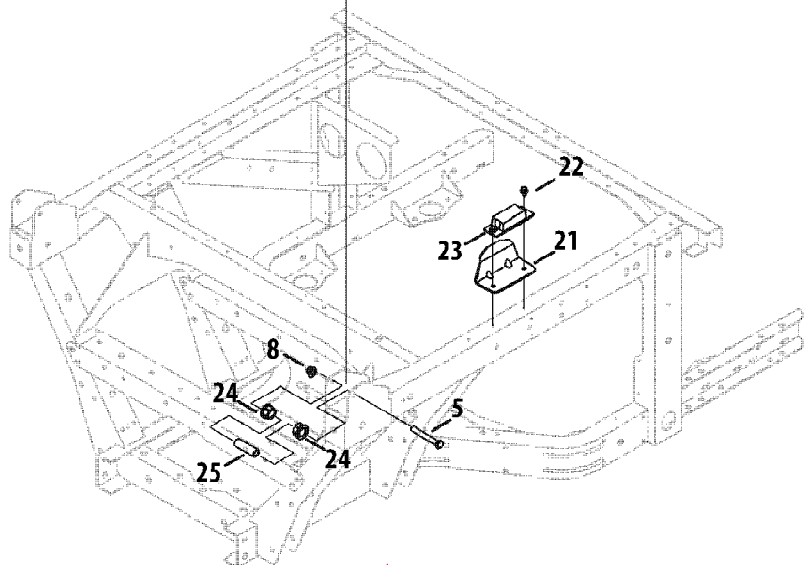

Ref #	Part Number	Qty	S/P/F	Description
1	607-04159B-0637	1		Tailgate Assembly, Black
1	607-04159B-4021	1	/P	Tailgate Assembly, Cub Yellow
1	607-04159B-4020	1		Tailgate Assembly, Green
1	607-04159B-0638	1		Tailgate Assembly, Red
2	607-04180	1		Lever Assembly, bed, latch
3	607-04191C-0637	1	/P	Box Assembly, bed Black
3	607-04191C-0638	1	/P	Box Assembly, bed Red
3	607-04191C-4020	1	/P	Box Assembly, bed Green
3	607-04191C-4021	1	/P	Box Assembly, bed Yellow
4	710-04166	1	/P	Stud, ball, 5/16-18
5	710-3022	1	/P	Screw, 3/8-16, 2.75, gr5, std
6	710-0473	1	/P	Screw, machine, 10-24, 0.500
7	712-04064	1	/P	Nut, Flange Lock, 1/4-20, nylon
8	712-04065	1	/P	Nut, Flange Lock, 3/8-16, nylon
9	714-0162	1	/P	Pin, cotter, 5/32, 1.25
10	932-04109B	1	/P	Spring, gas, 6.91 Stroke
11	932-0428A	1	/P	Spring, extension, .50 Od x 4.35
12	735-0271A	1	/P	Bumper, .62 Dia. x .3
13	736-04019	1		Washer, flat, .531 x 1.25 x .181
14	936-0272	1	/P	Washer, flat, .510 x 1.00 x .060
15	738-0430	1		Screw, shoulder, .50 x .685, 3/8-16
16	738-0966A	1	/P	Screw, shoulder, .50x.925, 3/8-16
17	738-1023	1		Screw, shoulder, .375x.280, 1/4-20
18	741-0324A	1	/P	Bearing, Flange, hex, .506 Id x .590
19	941-0673	1	/P	Bearing, Flange, .503 x .689 x .792
20	746-04245	1		Cable, lanyard
21	707-04786-0637	1		Bracket, Bed Guide
22	710-1652	1	/P	Screw, tt, 1/4-20x.625, hxindwsh
23	731-04016	1		Bumper, suspension, extension
24	948-0227A	1	/P	Bearing, hex Flange .629 Id
25	750-04634	1		Spacer, .390 Id x.625 Od x2.03 Lg
26	731-06155	1		Handle
27	736-0262	1	/P	Washer, Flat, .385 x .870 x .092
28	710-0924	1	/P	Screw, Mach., 1/4-20 x .750
29	712-0324	1	/P	Nut, Hex Lock., 1/4-20
30	712-0161	1	/P	Nut, Hex lock, #10-24, gr2, nylon
31	726-04058	1		Latch, draw, over Center
32	928-04004	1	/P	Pop Rivet, .188 dia, 37-50 grip
33	735-04181	1		Rear Mud Flap
34	712-04063	1	/P	Nut, Flange Lock, 5/16-18, nylon