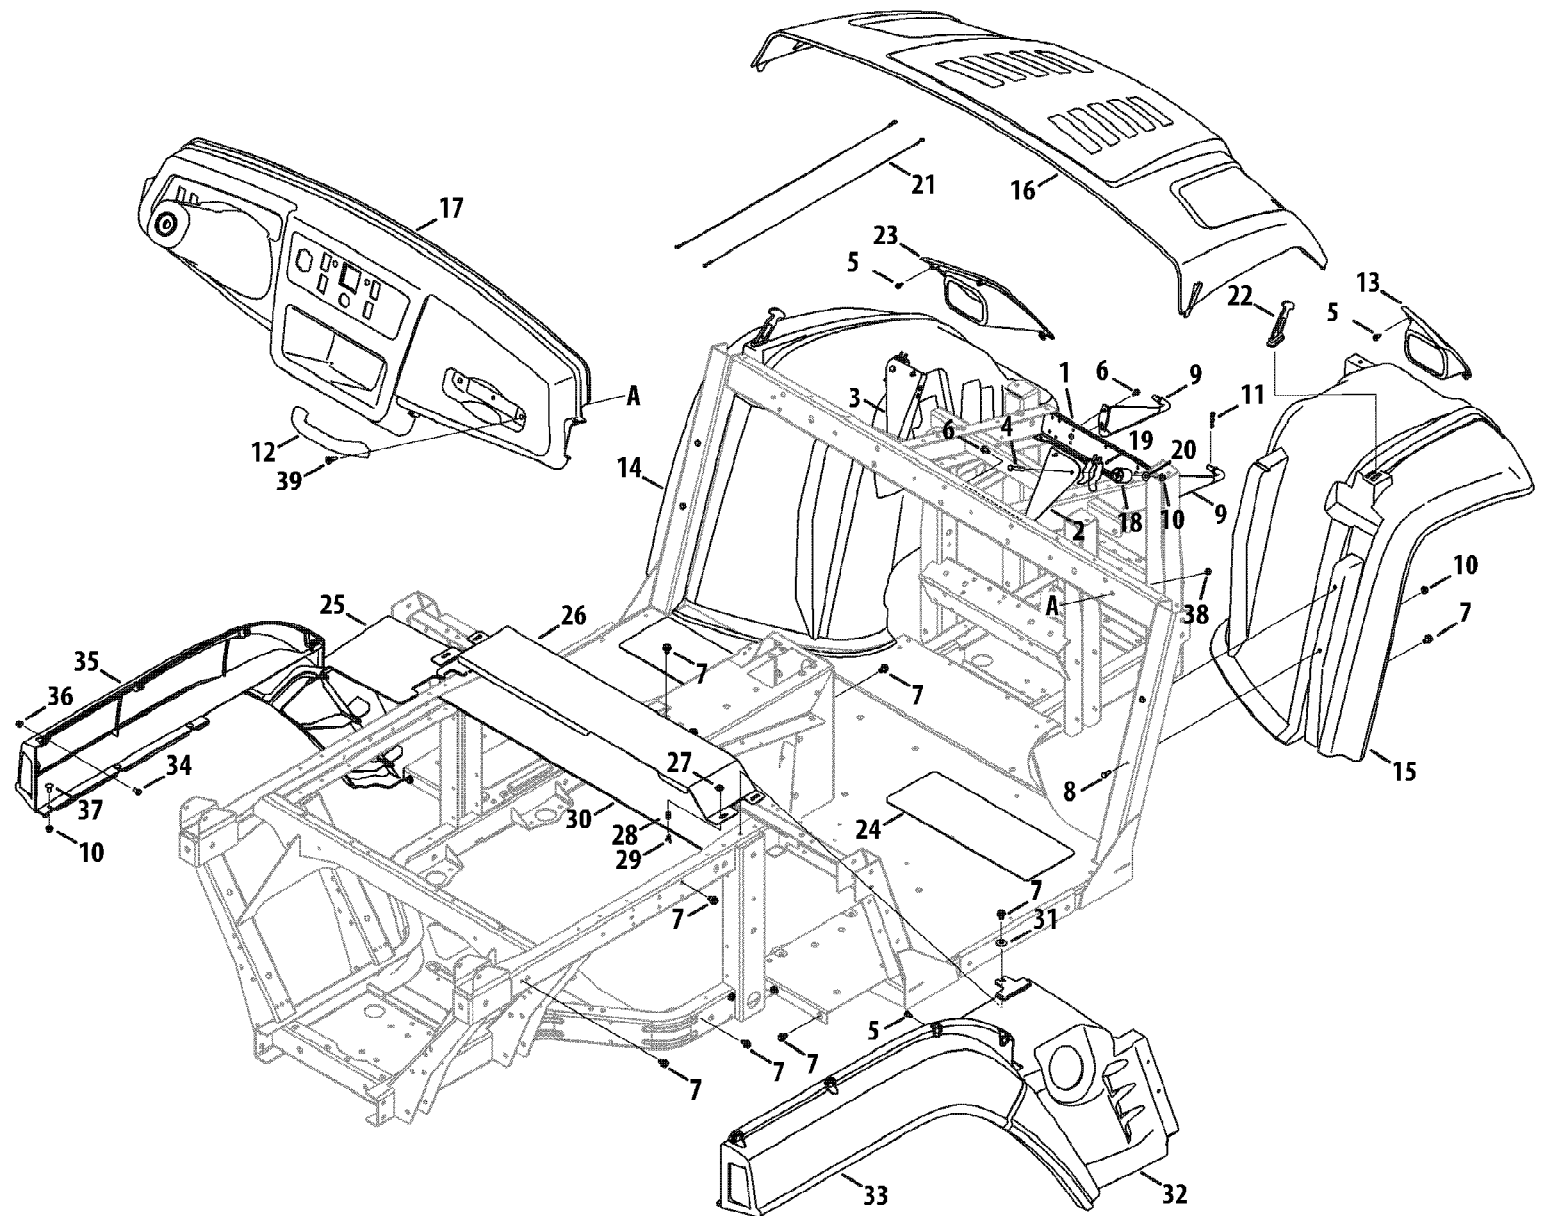

Ref #	Part Number	Qty	S/P/F	Description
1	607-04159B-0637	1		Tailgate Assembly, Black
1	607-04159B-4021	1	/P	Tailgate Assembly, Cub Yellow
1	607-04159B-4020	1		Tailgate Assembly, Green
1	607-04159B-0638	1		Tailgate Assembly, Red
2	607-04180	1		Lever Assembly, bed, latch
3	607-04191C-0637	1	/P	Box Assembly, bed Black
3	607-04191C-0638	1	/P	Box Assembly, bed Red
3	607-04191C-4020	1	/P	Box Assembly, bed Green
3	607-04191C-4021	1	/P	Box Assembly, bed Yellow
4	710-04166	1	/P	Stud, ball, 5/16-18
5	710-3022	1	/P	Screw, 3/8-16, 2.75, gr5, std
6	710-0473	1	/P	Screw, machine, 10-24, 0.500
7	712-04064	1	/P	Nut, Flange Lock, 1/4-20, nylon
8	712-04065	1	/P	Nut, Flange Lock, 3/8-16, nylon
9	714-0162	1	/P	Pin, cotter, 5/32, 1.25
10	932-04109B	1	/P	Spring, gas, 6.91 Stroke
11	932-0428A	1	/P	Spring, extension, .50 Od x 4.35
12	735-0271A	1	/P	Bumper, .62 Dia. x .3
13	736-04019	1		Washer, flat, .531 x 1.25 x .181
14	936-0272	1	/P	Washer, flat, .510 x 1.00 x .060
15	738-0430	1		Screw, shoulder, .50 x .685, 3/8-16
16	738-0966A	1	/P	Screw, shoulder, .50x.925, 3/8-16
17	738-1023	1		Screw, shoulder, .375x.280, 1/4-20
18	741-0324A	1	/P	Bearing, Flange, hex, .506 Id x .590
19	941-0673	1	/P	Bearing, Flange, .503 x .689 x .792
20	746-04245	1		Cable, lanyard
21	707-04786-0637	1		Bracket, Bed Guide
22	710-1652	1	/P	Screw, tt, 1/4-20x.625, hxindwsh
23	731-04016	1		Bumper, suspension, extension
24	948-0227A	1	/P	Bearing, hex Flange .629 Id
25	750-04634	1		Spacer, .390 Id x.625 Od x2.03 Lg
26	731-06155	1		Handle
27	736-0262	1	/P	Washer, Flat, .385 x .870 x .092
28	710-0924	1	/P	Screw, Mach., 1/4-20 x .750
29	712-0324	1	/P	Nut, Hex Lock., 1/4-20
30	712-0161	1	/P	Nut, Hex lock, #10-24, gr2, nylon
31	726-04058	1		Latch, draw, over Center
32	928-04004	1	/P	Pop Rivet, .188 dia, 37-50 grip
33	735-04181	1		Rear Mud Flap
34	712-04063	1	/P	Nut, Flange Lock, 5/16-18, nylon