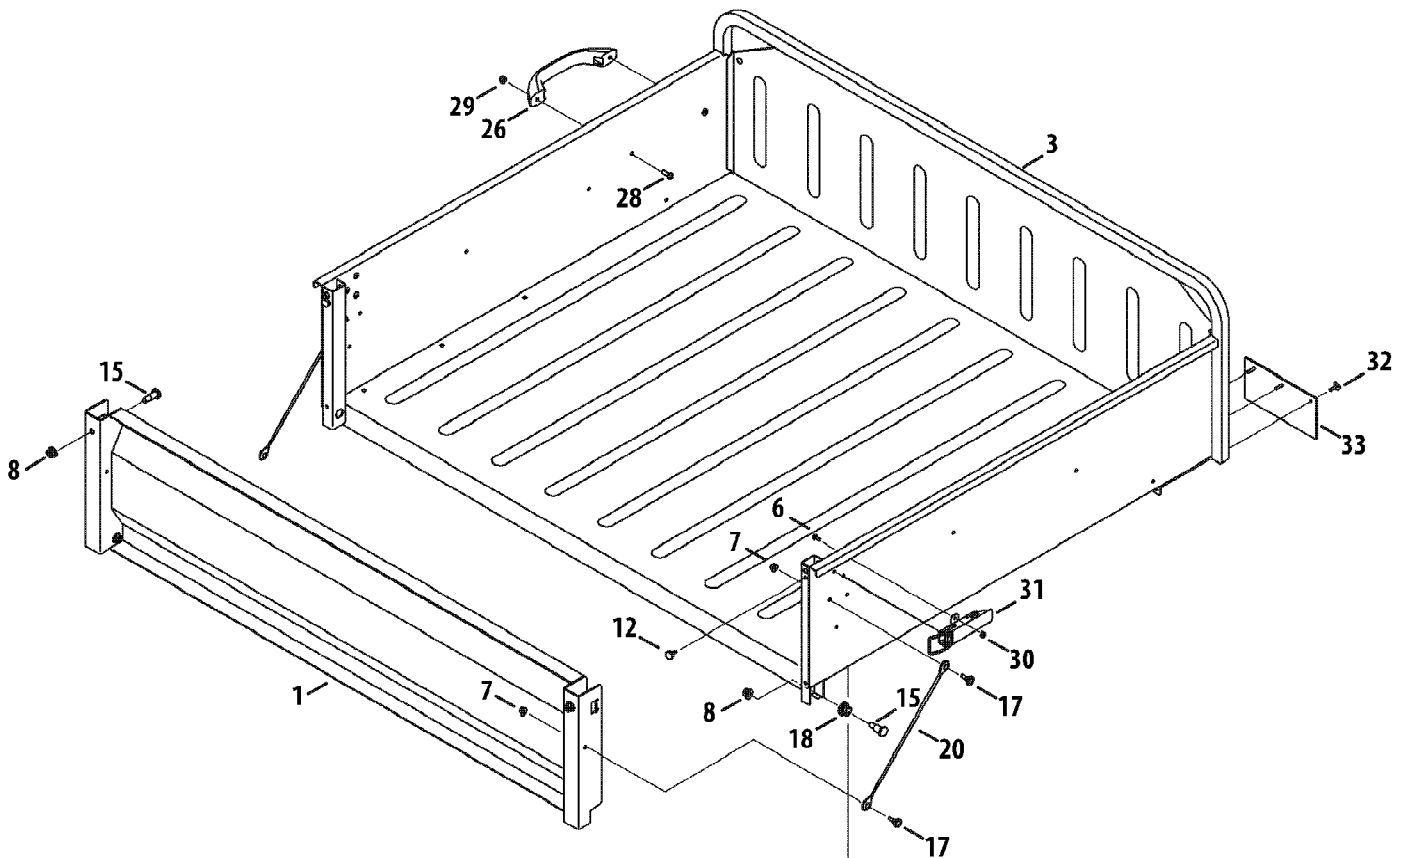

Ref #	Part Number	Qty	S/P/F	Description
1	710-0607	1	/P	Screw, TT, 5/16-18 x .500
2	707-04870A-0637	1	/P	Bracket, Mt., Battery
3	925-04514	1	/P	Battery, 450 CCA Wet
4	726-0475	1		Clamp
5	736-0607	1	/P	Washer, Lock, 5/16 Diesel Units Only
6	731-04010	1		Panel, Plug, Switch
7	925-1741	1	/P	Switch, Key, 4 Pos. Delta
8	925-1745A	1	/P	Key, Delta, Plastic
9	725-04352	1		Switch, 4x4, Rocker If Equipped
10	925-04288	1	/P	Light, Ind., Yellow, LED Diesel Units Only
10	925-04530	1	/P	Lamp, Ind., Green, Incandescent Kohler EFI Units Only
11	925-04285	1	/P	Light, Ind., Red, LED Diesel Units Only
11	725-04660	1		Lamp, Ind., Red, Incandescent Kohler EFI Units Only
12	725-2003	1		Receptacle, Power, 12v
13	712-0161	1	/P	Nut, Hex Lock, #10-24
14	710-3009	1	/P	Screw, TT, #10-24 x .750
15	625-04036P	1	/P	Headlight Assembly (Incl. # 24)
16	710-0456	1		Screw, #10-16 x .500 Diesel Units Only
17	707-04811-0637	1	/P	Bracket, Fuse Mount
18	731-05490	1		Relay, Holder, 3-Way
19	710-0599	1	/P	Screw, TT, 1/4-20 x .500
20	925-04022B	1	/P	Meter, Ind., Hour Flat Face
21	925-3161A	1	/P	Head lamp Bulb
	725-3283	1		Engine Ground Wire If Equipped, Not Shown
	725-04625	1		Harness, Jumper, Neutral Switch (4x4) Not Shown
	725-04678	1		Harness, Jumper, Neutral Switch (4x2) Not Shown
	725-04840	1		Harness, Wire, Kohler Not Shown
	925-04891	1	/P	Harness, Wire, Kohler, EFI Kohler EFI Units Only,Not Shown
	725-04759	1		Harness, Wire, Yanmar Not Shown
	725-04758	1		Harness, Engine, Diesel, Yanmar Diesel Units Only,Not Shown
	735-04069A	1		Floor Mat, RH If Equipped,Not Shown
	735-04068A	1		Floor Mat, LH If Equipped,Not Shown
	925-04892	1	/P	Harness, Fuel Pump Not Shown
	725-04625	1		Harness, Neutral, Yanmar Not Shown