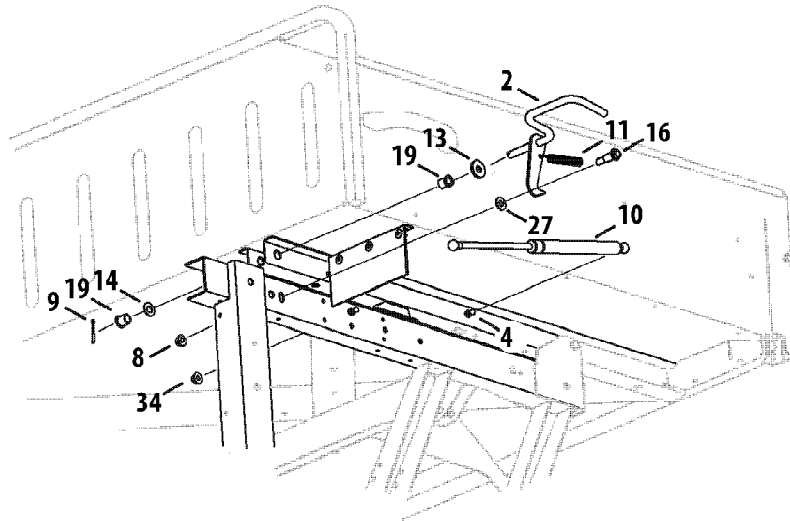

Ref #	Part Number	Qty	S/P/F	Description
1	607-04159B-0637	1		Tailgate Assembly, Black
1	607-04159B-4021	1	/P	Tailgate Assembly, Cub Yellow
1	607-04159B-4020	1		Tailgate Assembly, Green
1	607-04159B-0638	1		Tailgate Assembly, Red
2	607-04180	1		Lever Assembly, bed, latch
3	607-04191C-0637	1	/P	Box Assembly, bed Black
3	607-04191C-0638	1	/P	Box Assembly, bed Red
3	607-04191C-4020	1	/P	Box Assembly, bed Green
3	607-04191C-4021	1	/P	Box Assembly, bed Yellow
4	710-04166	1	/P	Stud, ball, 5/16-18
5	710-3022	1	/P	Screw, 3/8-16, 2.75, gr5, std
6	710-0473	1	/P	Screw, machine, 10-24, 0.500
7	712-04064	1	/P	Nut, Flange Lock, 1/4-20, nylon
8	712-04065	1	/P	Nut, Flange Lock, 3/8-16, nylon
9	714-0162	1	/P	Pin, cotter, 5/32, 1.25
10	932-04109B	1	/P	Spring, gas, 6.91 Stroke
11	932-0428A	1	/P	Spring, extension, .50 Od x 4.35
12	735-0271A	1	/P	Bumper, .62 Dia. x .3
13	736-04019	1		Washer, flat, .531 x 1.25 x .181
14	936-0272	1	/P	Washer, flat, .510 x 1.00 x .060
15	738-0430	1		Screw, shoulder, .50 x .685, 3/8-16
16	738-0966A	1	/P	Screw, shoulder, .50x.925, 3/8-16
17	738-1023	1		Screw, shoulder, .375x.280, 1/4-20
18	741-0324A	1	/P	Bearing, Flange, hex, .506 Id x .590
19	941-0673	1	/P	Bearing, Flange, .503 x .689 x .792
20	746-04245	1		Cable, lanyard
21	707-04786-0637	1		Bracket, Bed Guide
22	710-1652	1	/P	Screw, tt, 1/4-20x.625, hxindwsh
23	731-04016	1		Bumper, suspension, extension
24	948-0227A	1	/P	Bearing, hex Flange .629 Id
25	750-04634	1		Spacer, .390 Id x.625 Od x2.03 Lg
26	731-06155	1		Handle
27	736-0262	1	/P	Washer, Flat, .385 x .870 x .092
28	710-0924	1	/P	Screw, Mach., 1/4-20 x .750
29	712-0324	1	/P	Nut, Hex Lock., 1/4-20
30	712-0161	1	/P	Nut, Hex lock, #10-24, gr2, nylon
31	726-04058	1		Latch, draw, over Center
32	928-04004	1	/P	Pop Rivet, .188 dia, 37-50 grip
33	735-04181	1		Rear Mud Flap
34	712-04063	1	/P	Nut, Flange Lock, 5/16-18, nylon