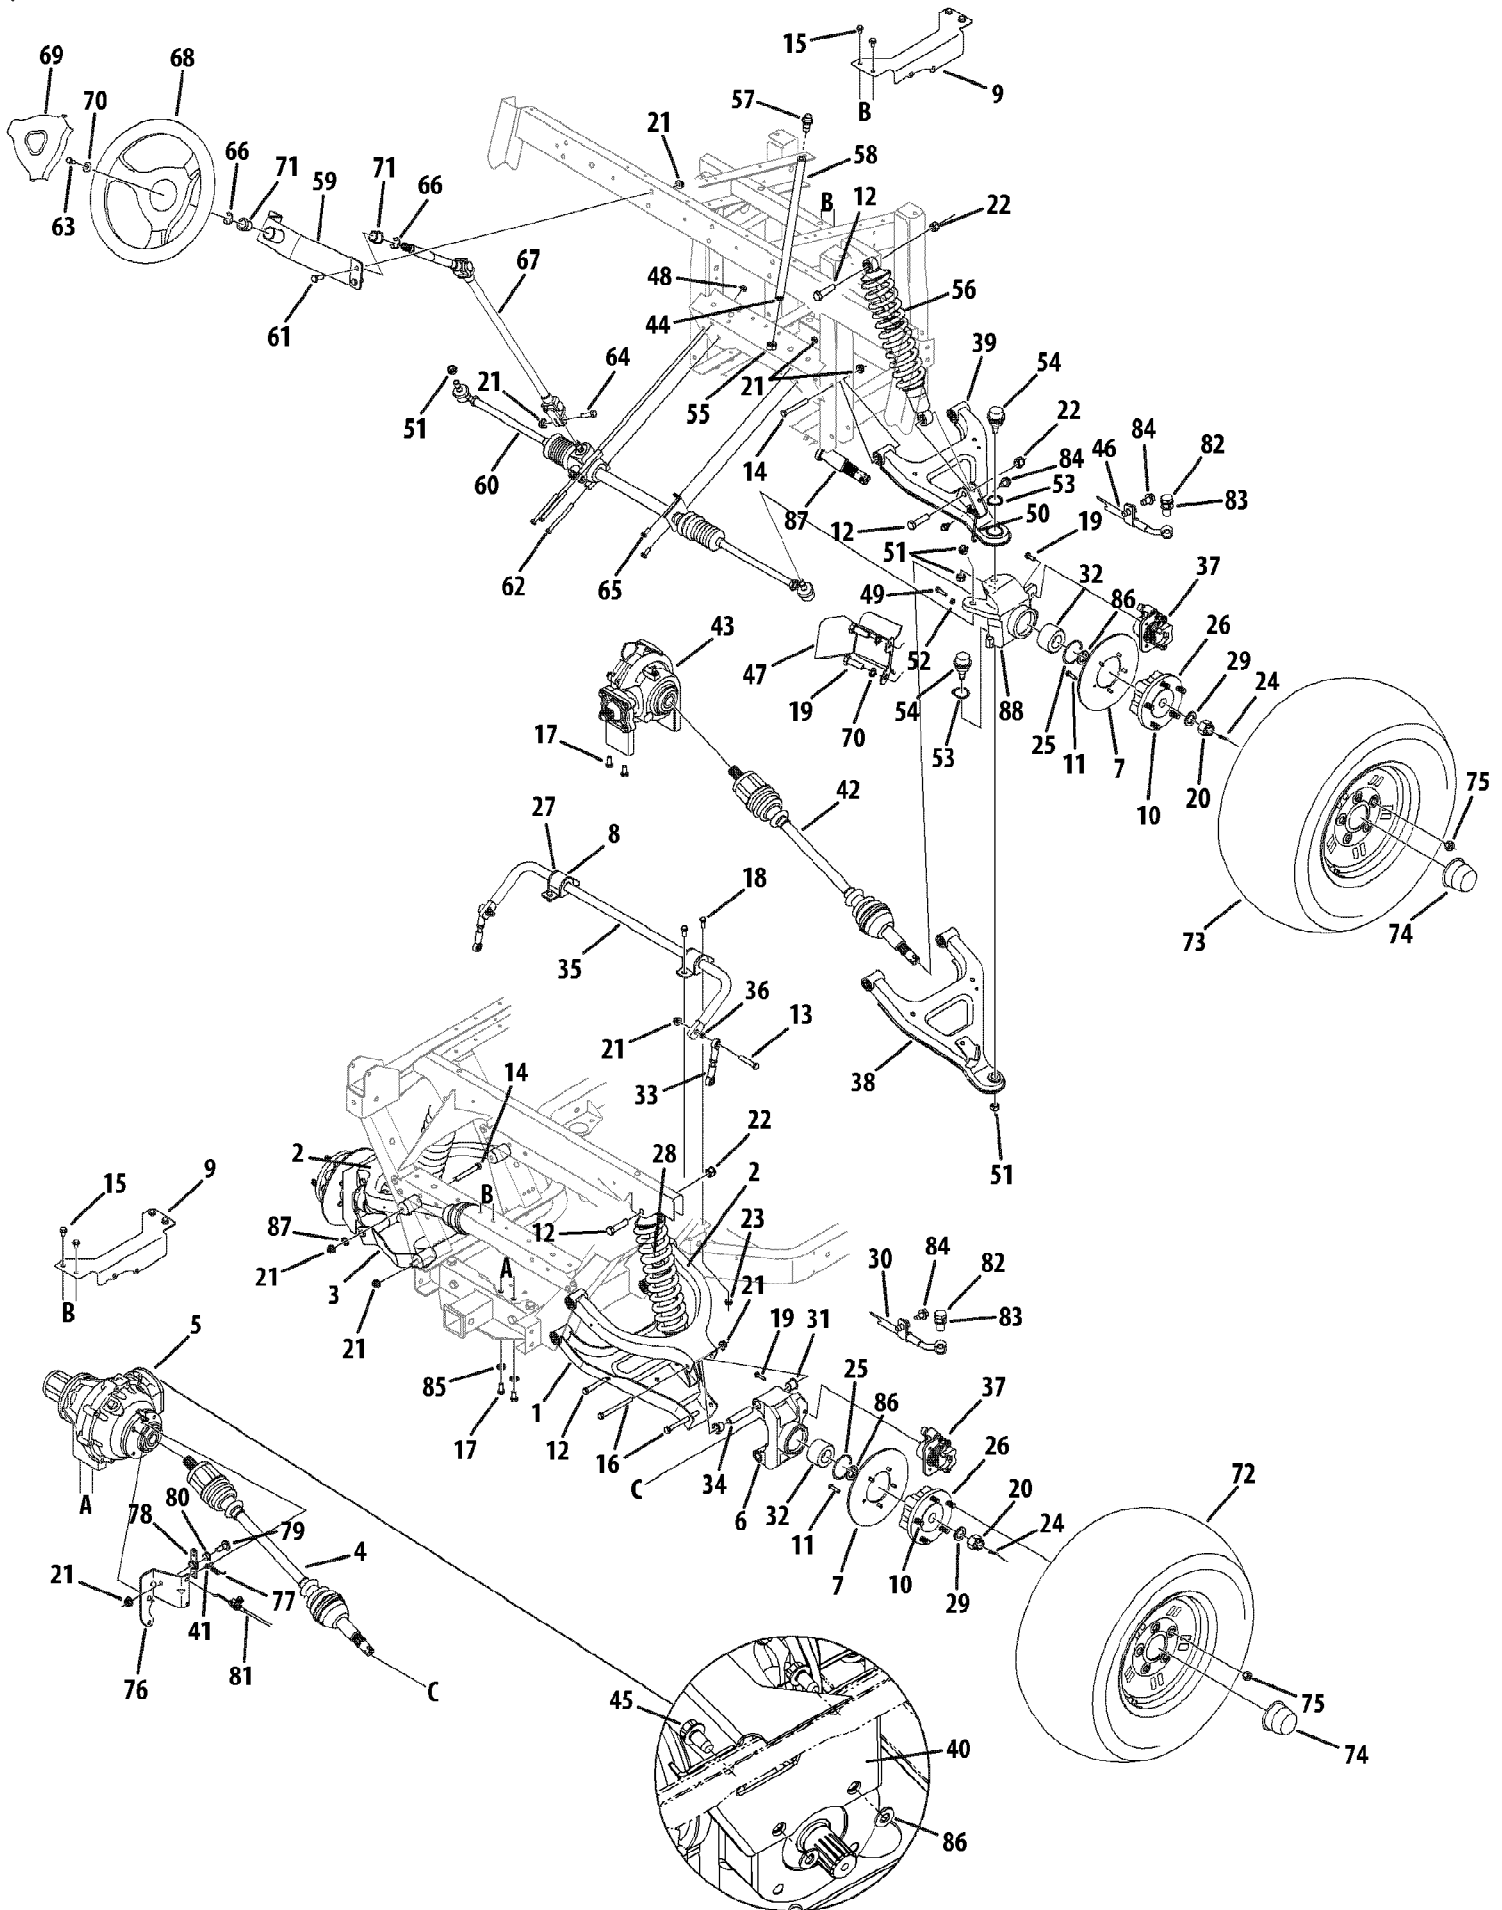

465 Diesel 4X4 Utility Vehicle 11019G & Before
Axles & Steering

Ref #	Part Number	Qty	S/P/F	Description
1	607-04163A	1	/P	Cont Assembly, lwr, r/rr
2	607-04162A	1	/P	Cont Assembly, rr Upr
3	607-04169A	1	/P	Cont Assembly, lwr, l/rr
4	611-04063A	1	S	Axle Assembly, cv Joint
4	759-04173	1		Ring, Hog Not Shown
4	731-05082	1		Boot, CV, Differential Not Shown
4	731-05083	1		Boot, CV, Wheel Not Shown
5	918-04236	1	/P	Diff Assembly, Uv, complete
5	921-04005	1	/P	Seal, Axle Shaft Not Shown
5	721-0212	1		Seal, Diff Lock Actuator Shaft .375 ID Not Shown
5	721-04143	1		Seal, Input Shaft 1.0 x 62mm x .375 Not Shown
6	619-04188	1		Hsg, rr, mach
7	707-04436A	1	/P	Disc, brake, 8.00x.188
8	707-04655-0637	1	/P	Mt, sway Bar 4x4 Units Only
9	707-04603A-0637	1	/P	Mt, rear/diff, 4x4
9	707-04604A-0637	1	/P	Mt,front/diff, 4x4 4x4 Units Only
10	710-0852	1	/P	Stud, rib Neck, 7/16-14 X 1.6
11	710-0433	1	/P	Screw, 1/4-20, .625, gr5, lock
12	710-0489	1		Screw, 1/2-13, 2.00, gr5, std
13	710-04640	1		Screw, 3/8-18, 1.75, gr5 4x4 Units Only
14	710-0521	1	/P	Screw, 3/8-16, 3.00, gr8, std
15	710-0607	1	/P	Scr, tt, 5/16-18, 0.500, hxindwsh 4x4 Units Only
16	710-04637	1		Screw, 3/8-16, 4.00, gr5
17	710-0216	1	/P	Screw, 3/8-16, .75, gr5, std 4x4 Units Only
18	710-0157	1	/P	Screw, 5/16-24, .75, gr5, std 4x4 Units Only
19	710-04639	1		Screw, m8-1.25, 25.00
20	712-04109	1		Nut, slotted, 22x1.5
21	712-04065	1	/P	Nut, flglk, 3/8-16, grf, nylon
22	712-3083	1	/P	Nut, hexlk, 1/2-13, grb, nylon
23	712-04063	1	/P	Nut, flglk, 5/16-18, grf, nylon
24	714-0162	1	/P	Pin, cot, 5/32, 1.25
25	716-04055	1		Ring, ret, dho-60
26	918-04489	1	/P	Hub, Wheel
27	731-05352	1		Bush, sway Bar 4x4 Units Only
28	732-04423	1		Shabs, 5.0 Stroke, rr
29	936-0291	1	/P	Wash, flat, .88 X 1.38 X .125, ht
30	927-04228	1	/P	Hose, brake, rear
31	741-04234A	1	S	Brg, flg, .625 X .750 X .750 Lg
32	741-04166	1		Brg, dble Row, 60x30x37
33	747-04514	1		Rod, cont, .375x3.886
34	750-04358B	1	/P	Tube, pivot, rr/cont Arm
35	750-04487A	1	/P	Bar, sway, rr 4x4 Units Only
36	736-3010	1	/P	Washer, Flat, .407 x .812 x .135
37	961-04043	1	/P	Brake, hyd, caliper RH
37	961-04044	1	/P	Brake, hyd, caliper LH
37	761-04064	1		Brake Pad Kit Kit contains two brake pads
38	607-04145A	1	/P	Cont Assembly, r/frt,lwr
39	607-04148	1		Arm Assembly, r/frt,upr