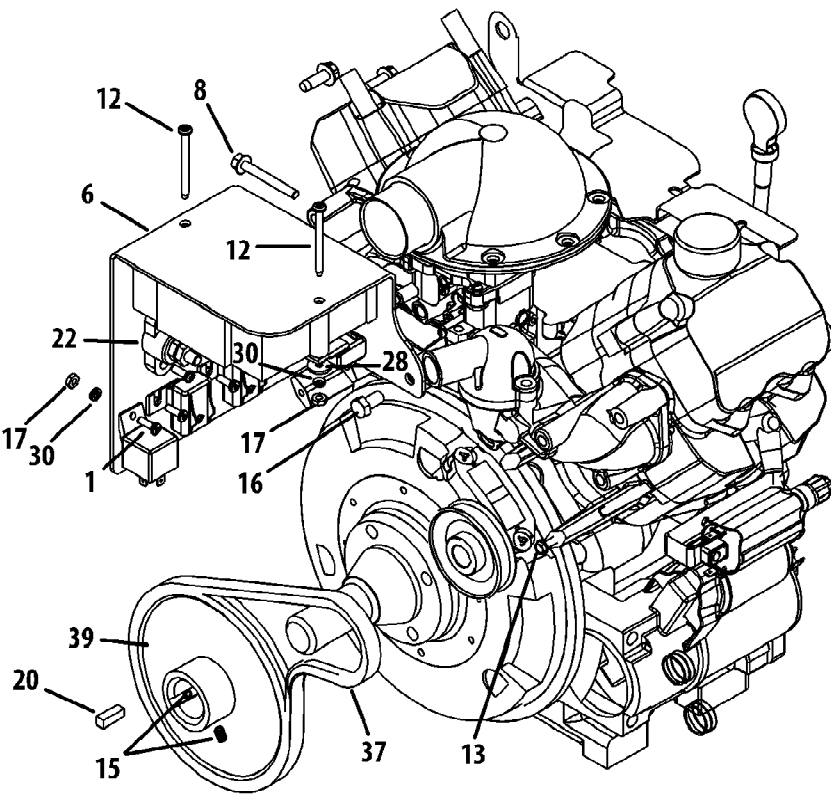

465 4X4 Utility Vehicle EFI
EFI Engine & Transmission Accessories

*Shown for Reference