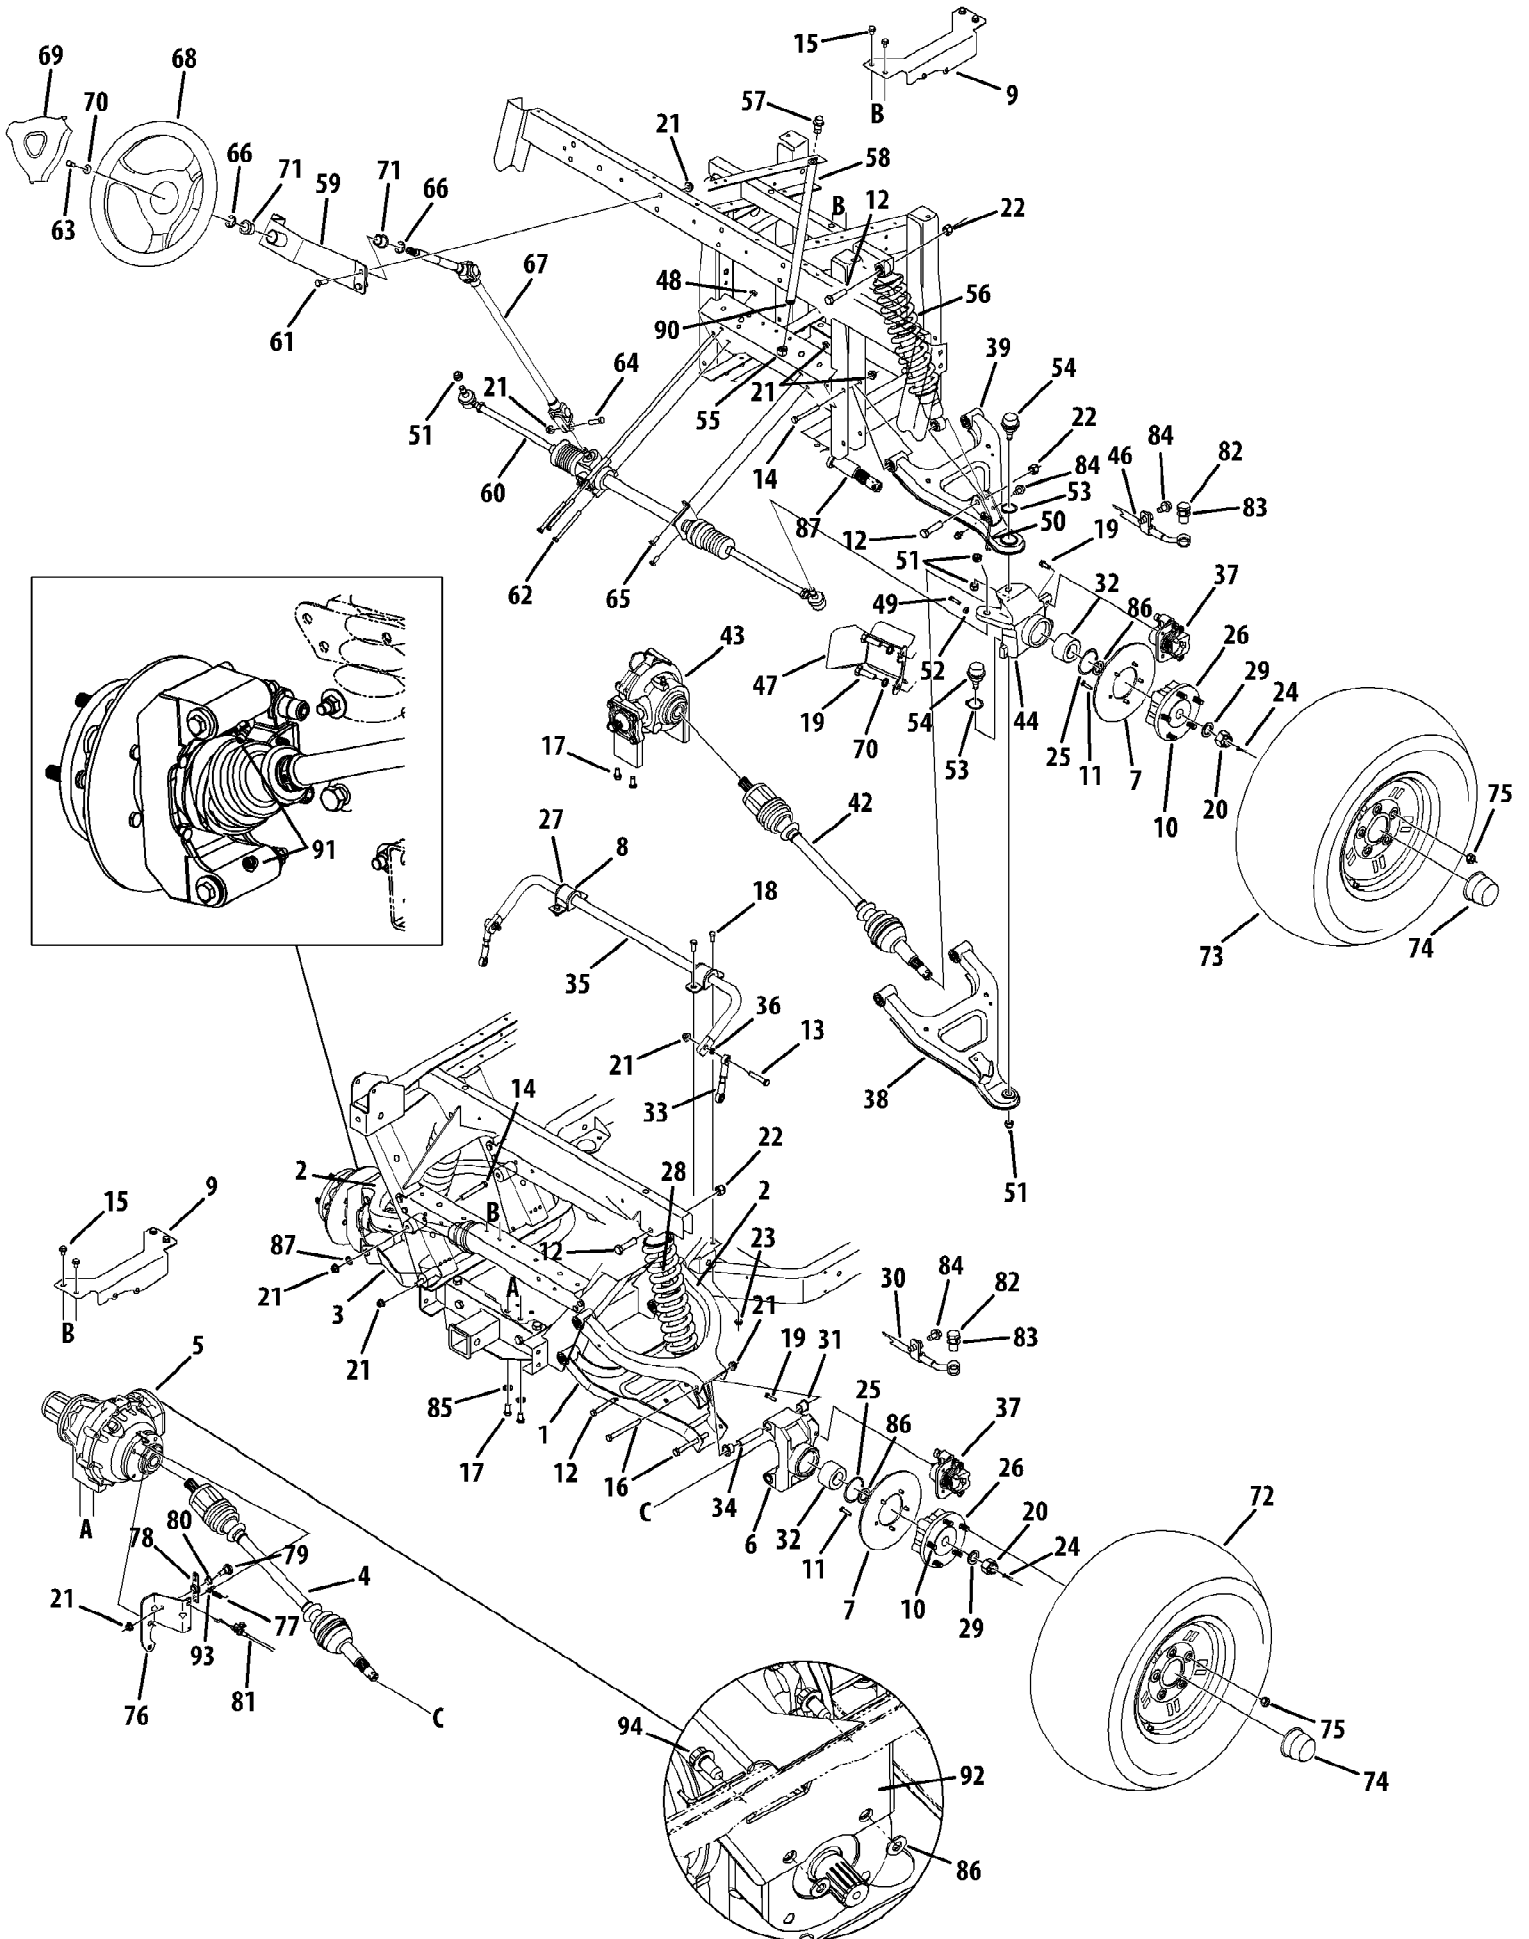

465 4X4 Utility Vehicle EFI  
Axles & Steering

465 4X4 Utility Vehicle EFI  
Axles & Steering

Page 2 of 60

Ref #	Part Number	Qty	S/P/F	Description
1	607-04163A	1	/P	Cont Assembly, lwr, r/rr
2	607-04162A	1	/P	Cont Assembly, rr Upr
3	607-04169A	1	/P	Cont Assembly, lwr, l/rr
4	611-04063A	1	S	Axle Assembly, cv Joint
4	759-04173	1		Ring, Hog Not Shown
4	731-05082	1		Boot, CV, Differential not shown
4	731-05083	1		Boot, CV, Wheel not shown
5	618-04236	1	S	Diff Assembly, Uv, complete
5	921-04005	1	/P	Seal, Axle Shaft Not Shown
5	721-0212	1		Seal, Diff Lock Actuator Shaft .375 ID Not Shown
5	721-04143	1		Seal, Input Shaft 1.0 x 62mm x .375 Not Shown
6	619-04125A	1		Hsg, rr, mach
7	707-04436A	1	/P	Disc, brake, 8.00x.188
8	707-04655	1	S	Mt, sway Bar
9	707-04603A	1	S	Mt, rear/diff, 4x4 4x4 Units Only
9	707-04604	1	S	Mt,front/diff, 4x4 4x4 Units Only
10	710-0852	1	/P	Stud, rib Neck, 7/16-14 X 1.6
11	710-0433	1	/P	Screw, 1/4-20, .625, gr5, lock
12	710-0489	1		Screw, 1/2-13, 2.00, gr5, std
13	710-04640	1		Screw, 3/8-18, 1.75, gr5
14	710-0521	1	/P	Screw, 3/8-16, 3.00, gr8, std
15	710-0607	1	/P	Scr, tt, 5/16-18, 0.500, hxindwsh 4x4 Units Only
16	710-04637	1		Screw, 3/8-16, 4.00, gr5
17	710-0216	1	/P	Screw, 3/8-16, .75, gr5, std 4x4 Units Only
18	710-0157	1	/P	Screw, 5/16-24, .75, gr5, std
19	710-04639	1		Screw, m8-1.25, 25.00
20	712-04109	1		Nut, slotted, 22x1.5
21	712-04065	1	/P	Nut, flglk, 3/8-16, grf, nylon
22	712-3083	1	/P	Nut, hexlk, 1/2-13, grb, nylon
23	712-04063	1	/P	Nut, flglk, 5/16-18, grf, nylon
24	714-0162	1	/P	Pin, cot, 5/32, 1.25
25	716-04055	1		Ring, ret, dho-60
26	618-04489	1	S	Hub, Wheel
27	731-05352	1		Bush, sway Bar
28	732-04423	1		Shabs, 5.0 Stroke, rr
29	736-0291	1	S	Wash, flat, .88 X 1.38 X .125, ht
30	727-04137	1	S	Hose, brake, rear, right
30	727-04136	1	S	Hose, brake, rear, left Not Shown
31	741-1142A	1	/P	Brg, flg, .625 X .750 X .750 Lg
32	741-04166	1		Brg, dble Row, 60x30x37
33	747-04514	1		Rod, cont, .375x3.886
34	750-04358B	1	/P	Tube, pivot, rr/cont Arm
35	750-04487A	1	/P	Bar, sway, rr
36	736-3010	1	/P	Washer, Flat, .407 x .812 x .135
37	761-04019	1	S	Brake, hyd, caliper
37	759-04116	1	S	Pads, Brake (not shown) Services one caliper
38	607-04145A	1	/P	Cont Assembly, /frr,lwr