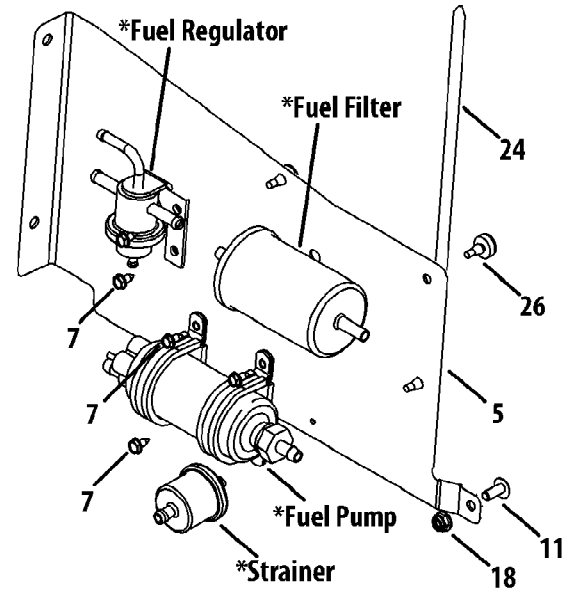

465 4X4 Utility Vehicle EFI
EFI Engine & Transmission Accessories

*Shown for Reference