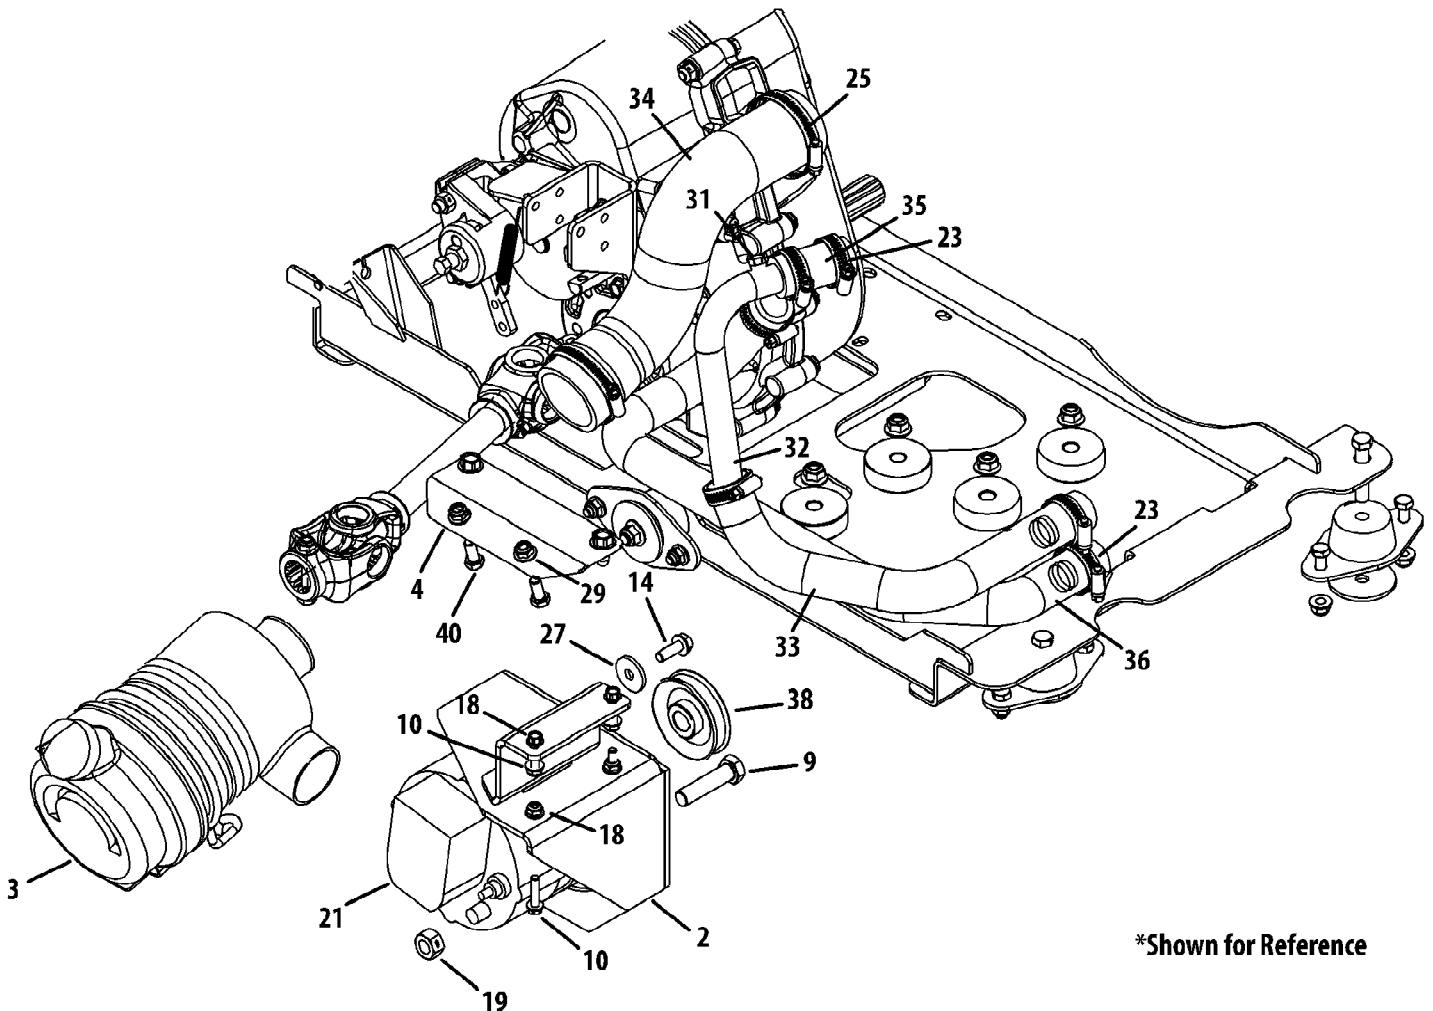

465 4X4 Utility Vehicle EFI
EFI Engine & Transmission Accessories

*Shown for Reference