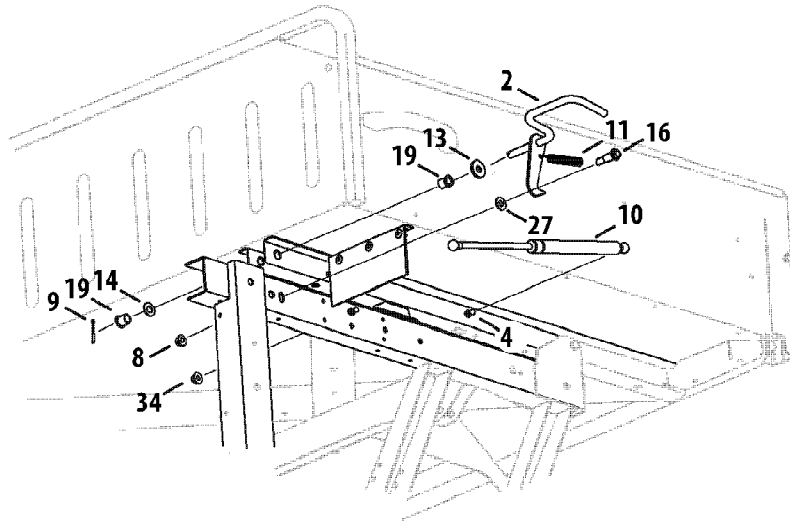

4 Self-tapping screws used for mounting fuel relay, glow plug timer, and fuel timer to radiator shroud.

465 4X4 Utility Vehicle (Tracker) S/N 11029Z & After  
Battery & Dash Panel Accessories

Page 2 of 60

Ref #	Part Number	Qty	S/P/F	Description
1	710-0607	1	/P	Screw, TT, 5/16-18 x .500
2	707-04870A-0637	1	/P	Bracket, Mt., Battery
3	925-04514	1	/P	Battery, 450 CCA Wet
4	726-0475	1		Clamp
5	736-0607	1	/P	Washer, Lock, 5/16 Diesel Units Only
6	731-04010	1		Panel, Plug, Switch
7	925-1741	1	/P	Switch, Key, 4 Pos. Delta
8	925-1745A	1	/P	Key, Delta, Plastic
9	725-04352	1		Switch, 4x4, Rocker If Equipped
10	925-04288	1	/P	Light, Ind., Yellow, LED Diesel Units Only
10	925-04530	1	/P	Lamp, Ind., Green, Incandescent Kohler EFI Units Only
11	925-04285	1	/P	Light, Ind., Red, LED Diesel Units Only
11	725-04660	1		Lamp, Ind., Red, Incandescent Kohler EFI Units Only
12	725-2003	1		Receptacle, Power, 12v
13	712-0161	1	/P	Nut, Hex Lock, #10-24
14	710-3009	1	/P	Screw, TT, #10-24 x .750
15	625-04036P	1	/P	Headlight Assembly (Incl. # 24)
16	710-0456	1		Screw, #10-16 x .500 Diesel Units Only
17	707-04811-0637	1	/P	Bracket, Fuse Mount
18	731-05490	1		Relay, Holder, 3-Way
19	710-0599	1	/P	Screw, TT, 1/4-20 x .500
20	925-04022B	1	/P	Meter, Ind., Hour Flat Face
21	925-3161A	1	/P	Head lamp Bulb
	725-3283	1		Engine Ground Wire If Equipped, Not Shown
	725-04625	1		Harness, Jumper, Neutral Switch (4x4) Not Shown
	725-04678	1		Harness, Jumper, Neutral Switch (4x2) Not Shown
	725-04840	1		Harness, Wire, Kohler Not Shown
	925-04891	1	/P	Harness, Wire, Kohler, EFI Kohler EFI Units Only, Not Shown
	725-04759	1		Harness, Wire, Yanmar Not Shown
	725-04758	1		Harness, Engine, Diesel, Yanmar Diesel Units Only, Not Shown
	735-04069A	1		Floor Mat, RH If Equipped, Not Shown
	735-04068A	1		Floor Mat, LH If Equipped, Not Shown
	925-04892	1	/P	Harness, Fuel Pump Not Shown
	725-04625	1		Harness, Neutral, Yanmar Not Shown