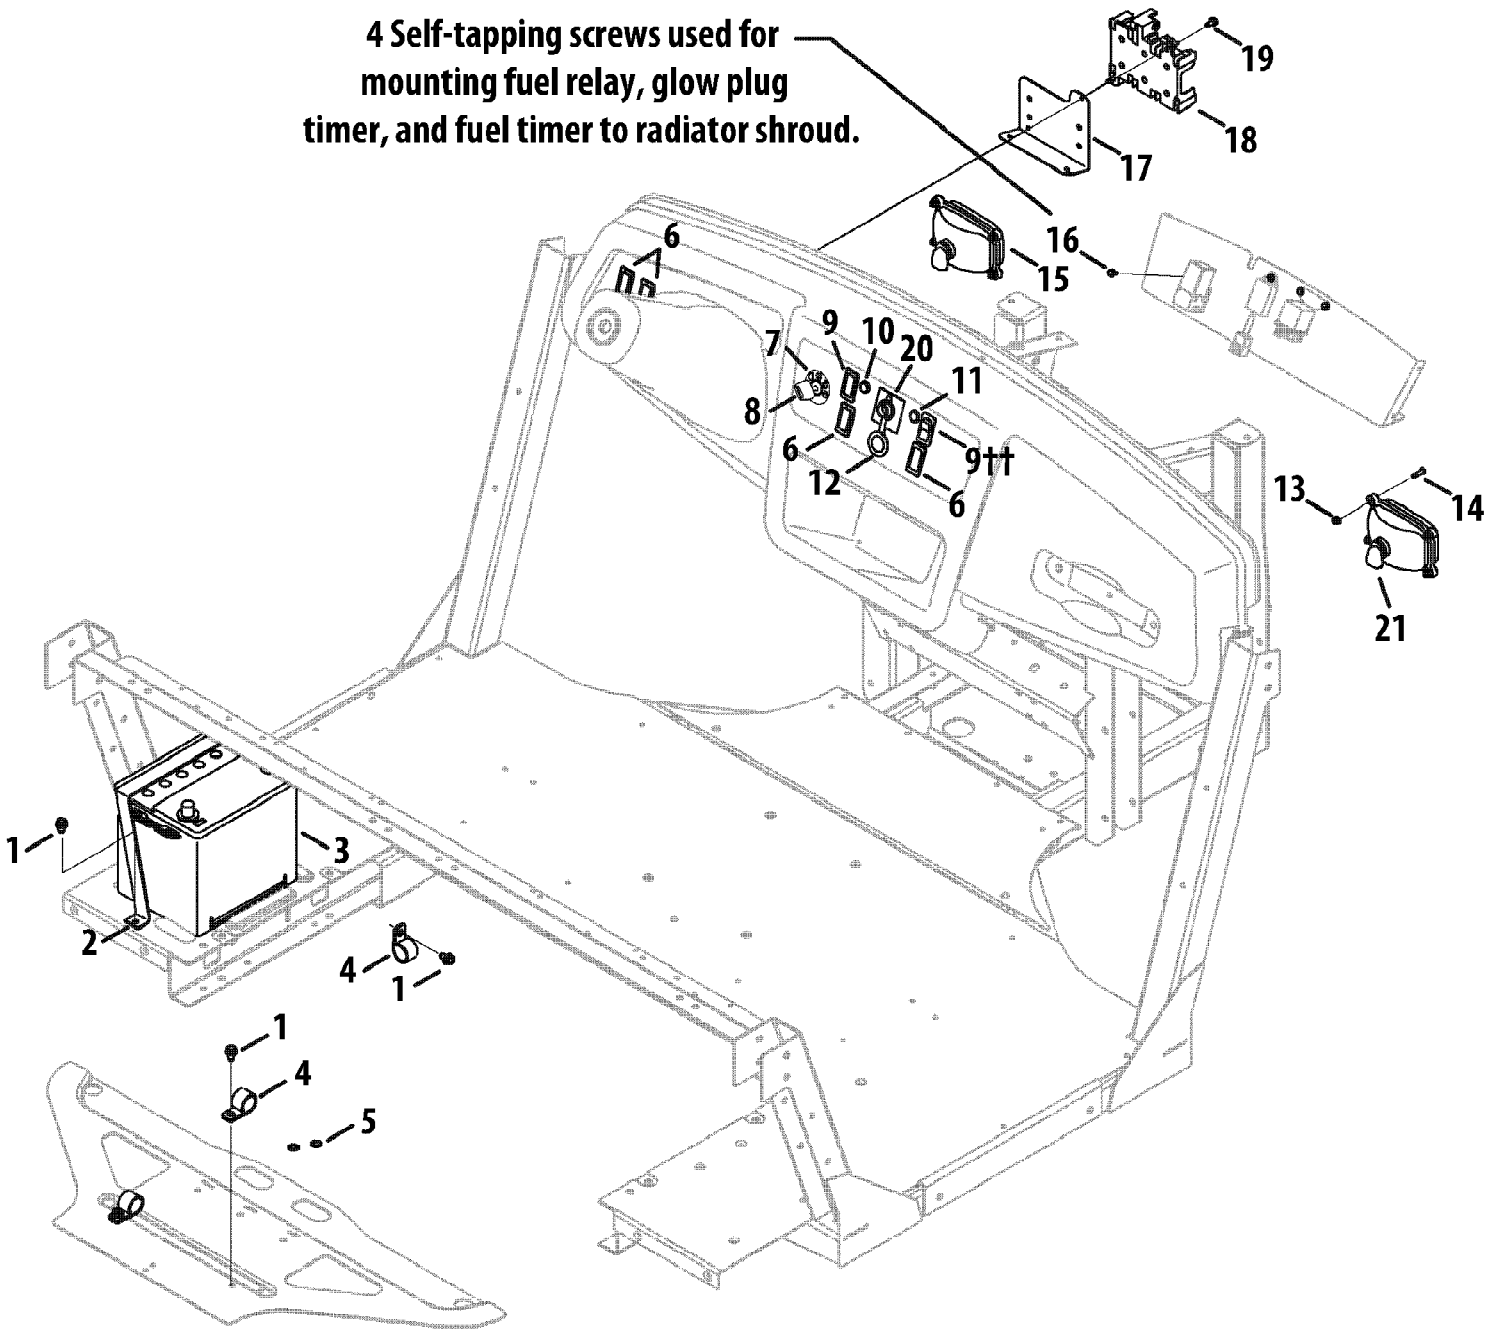

4 Self-tapping screws used for mounting fuel relay, glow plug timer, and fuel timer to radiator shroud.

465 4X4 Utility Vehicle (Tracker) S/N 11029Z & After  
Battery & Dash Panel Accessories

Page 2 of 60

Ref #	Part Number	Qty	S/P/F	Description
1	710-0607	1	/P	Screw, TT, 5/16-18 x .500
2	707-04870A-0637	1	/P	Bracket, Mt., Battery
3	925-04514	1	/P	Battery, 450 CCA Wet
4	726-0475	1		Clamp
5	736-0607	1	/P	Washer, Lock, 5/16 Diesel Units Only
6	731-04010	1		Panel, Plug, Switch
7	925-1741	1	/P	Switch, Key, 4 Pos. Delta
8	925-1745A	1	/P	Key, Delta, Plastic
9	725-04352	1		Switch, 4x4, Rocker If Equipped
10	925-04288	1	/P	Light, Ind., Yellow, LED Diesel Units Only
10	925-04530	1	/P	Lamp, Ind., Green, Incandescent Kohler EFI Units Only
11	925-04285	1	/P	Light, Ind., Red, LED Diesel Units Only
11	725-04660	1		Lamp, Ind., Red, Incandescent Kohler EFI Units Only
12	725-2003	1		Receptacle, Power, 12v
13	712-0161	1	/P	Nut, Hex Lock, #10-24
14	710-3009	1	/P	Screw, TT, #10-24 x .750
15	625-04036P	1	/P	Headlight Assembly (Incl. # 24)
16	710-0456	1		Screw, #10-16 x .500 Diesel Units Only
17	707-04811-0637	1	/P	Bracket, Fuse Mount
18	731-05490	1		Relay, Holder, 3-Way
19	710-0599	1	/P	Screw, TT, 1/4-20 x .500
20	925-04022B	1	/P	Meter, Ind., Hour Flat Face
21	925-3161A	1	/P	Head lamp Bulb
	725-3283	1		Engine Ground Wire If Equipped, Not Shown
	725-04625	1		Harness, Jumper, Neutral Switch (4x4) Not Shown
	725-04678	1		Harness, Jumper, Neutral Switch (4x2) Not Shown
	725-04840	1		Harness, Wire, Kohler Not Shown
	925-04891	1	/P	Harness, Wire, Kohler, EFI Kohler EFI Units Only, Not Shown
	725-04759	1		Harness, Wire, Yanmar Not Shown
	725-04758	1		Harness, Engine, Diesel, Yanmar Diesel Units Only, Not Shown
	735-04069A	1		Floor Mat, RH If Equipped, Not Shown
	735-04068A	1		Floor Mat, LH If Equipped, Not Shown
	925-04892	1	/P	Harness, Fuel Pump Not Shown
	725-04625	1		Harness, Neutral, Yanmar Not Shown