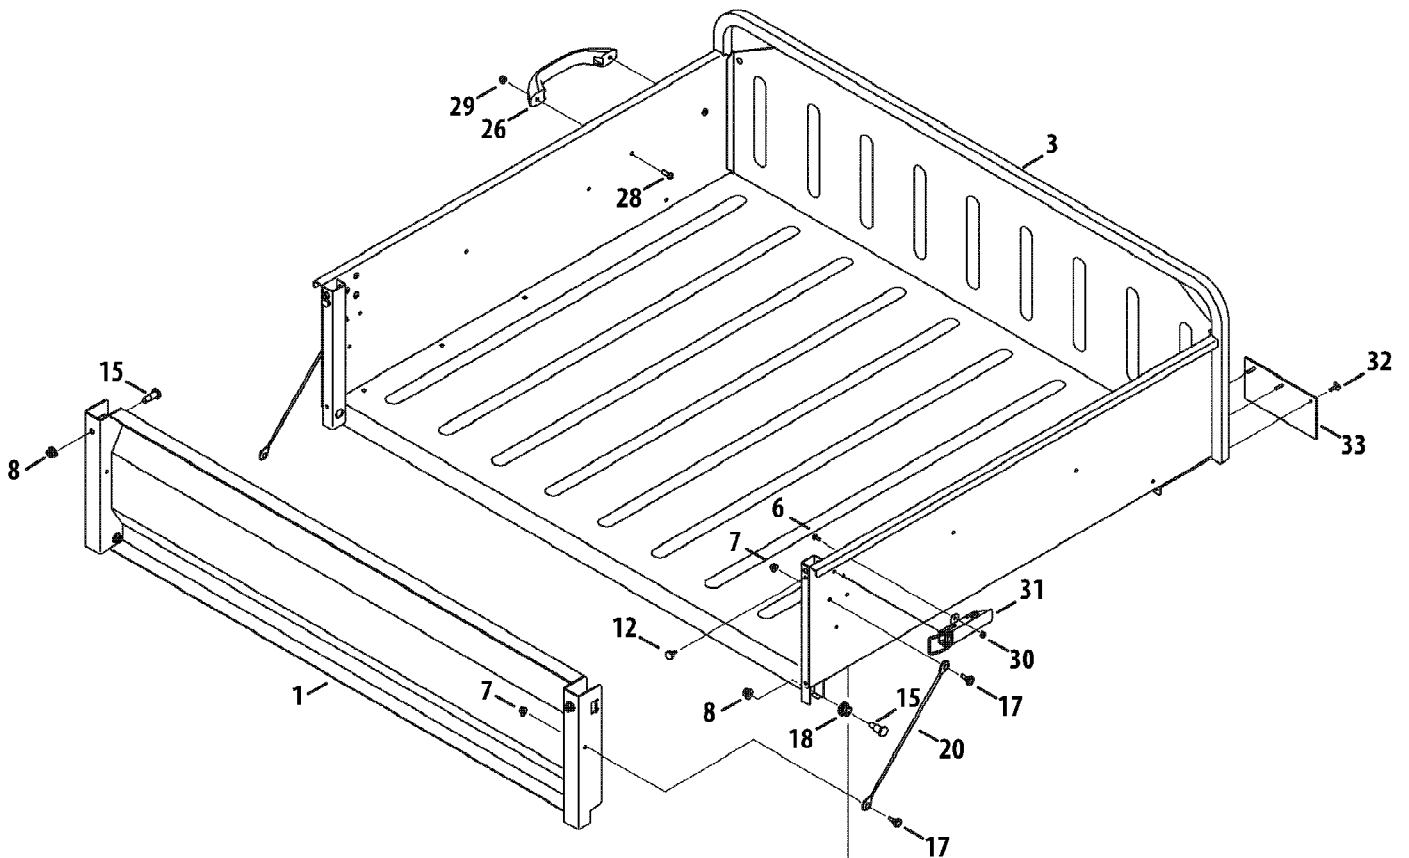

4 Self-tapping screws used for mounting fuel relay, glow plug timer, and fuel timer to radiator shroud.

465 4X4 Utility Vehicle (Tracker) S/N 11029Z & After  
Battery & Dash Panel Accessories

Page 2 of 60

Ref #	Part Number	Qty	S/P/F	Description
1	710-0607	1	/P	Screw, TT, 5/16-18 x .500
2	707-04870A-0637	1	/P	Bracket, Mt., Battery
3	925-04514	1	/P	Battery, 450 CCA Wet
4	726-0475	1		Clamp
5	736-0607	1	/P	Washer, Lock, 5/16 Diesel Units Only
6	731-04010	1		Panel, Plug, Switch
7	925-1741	1	/P	Switch, Key, 4 Pos. Delta
8	925-1745A	1	/P	Key, Delta, Plastic
9	725-04352	1		Switch, 4x4, Rocker If Equipped
10	925-04288	1	/P	Light, Ind., Yellow, LED Diesel Units Only
10	925-04530	1	/P	Lamp, Ind., Green, Incandescent Kohler EFI Units Only
11	925-04285	1	/P	Light, Ind., Red, LED Diesel Units Only
11	725-04660	1		Lamp, Ind., Red, Incandescent Kohler EFI Units Only
12	725-2003	1		Receptacle, Power, 12v
13	712-0161	1	/P	Nut, Hex Lock, #10-24
14	710-3009	1	/P	Screw, TT, #10-24 x .750
15	625-04036P	1	/P	Headlight Assembly (Incl. # 24)
16	710-0456	1		Screw, #10-16 x .500 Diesel Units Only
17	707-04811-0637	1	/P	Bracket, Fuse Mount
18	731-05490	1		Relay, Holder, 3-Way
19	710-0599	1	/P	Screw, TT, 1/4-20 x .500
20	925-04022B	1	/P	Meter, Ind., Hour Flat Face
21	925-3161A	1	/P	Head lamp Bulb
	725-3283	1		Engine Ground Wire If Equipped, Not Shown
	725-04625	1		Harness, Jumper, Neutral Switch (4x4) Not Shown
	725-04678	1		Harness, Jumper, Neutral Switch (4x2) Not Shown
	725-04840	1		Harness, Wire, Kohler Not Shown
	925-04891	1	/P	Harness, Wire, Kohler, EFI Kohler EFI Units Only, Not Shown
	725-04759	1		Harness, Wire, Yanmar Not Shown
	725-04758	1		Harness, Engine, Diesel, Yanmar Diesel Units Only, Not Shown
	735-04069A	1		Floor Mat, RH If Equipped, Not Shown
	735-04068A	1		Floor Mat, LH If Equipped, Not Shown
	925-04892	1	/P	Harness, Fuel Pump Not Shown
	725-04625	1		Harness, Neutral, Yanmar Not Shown