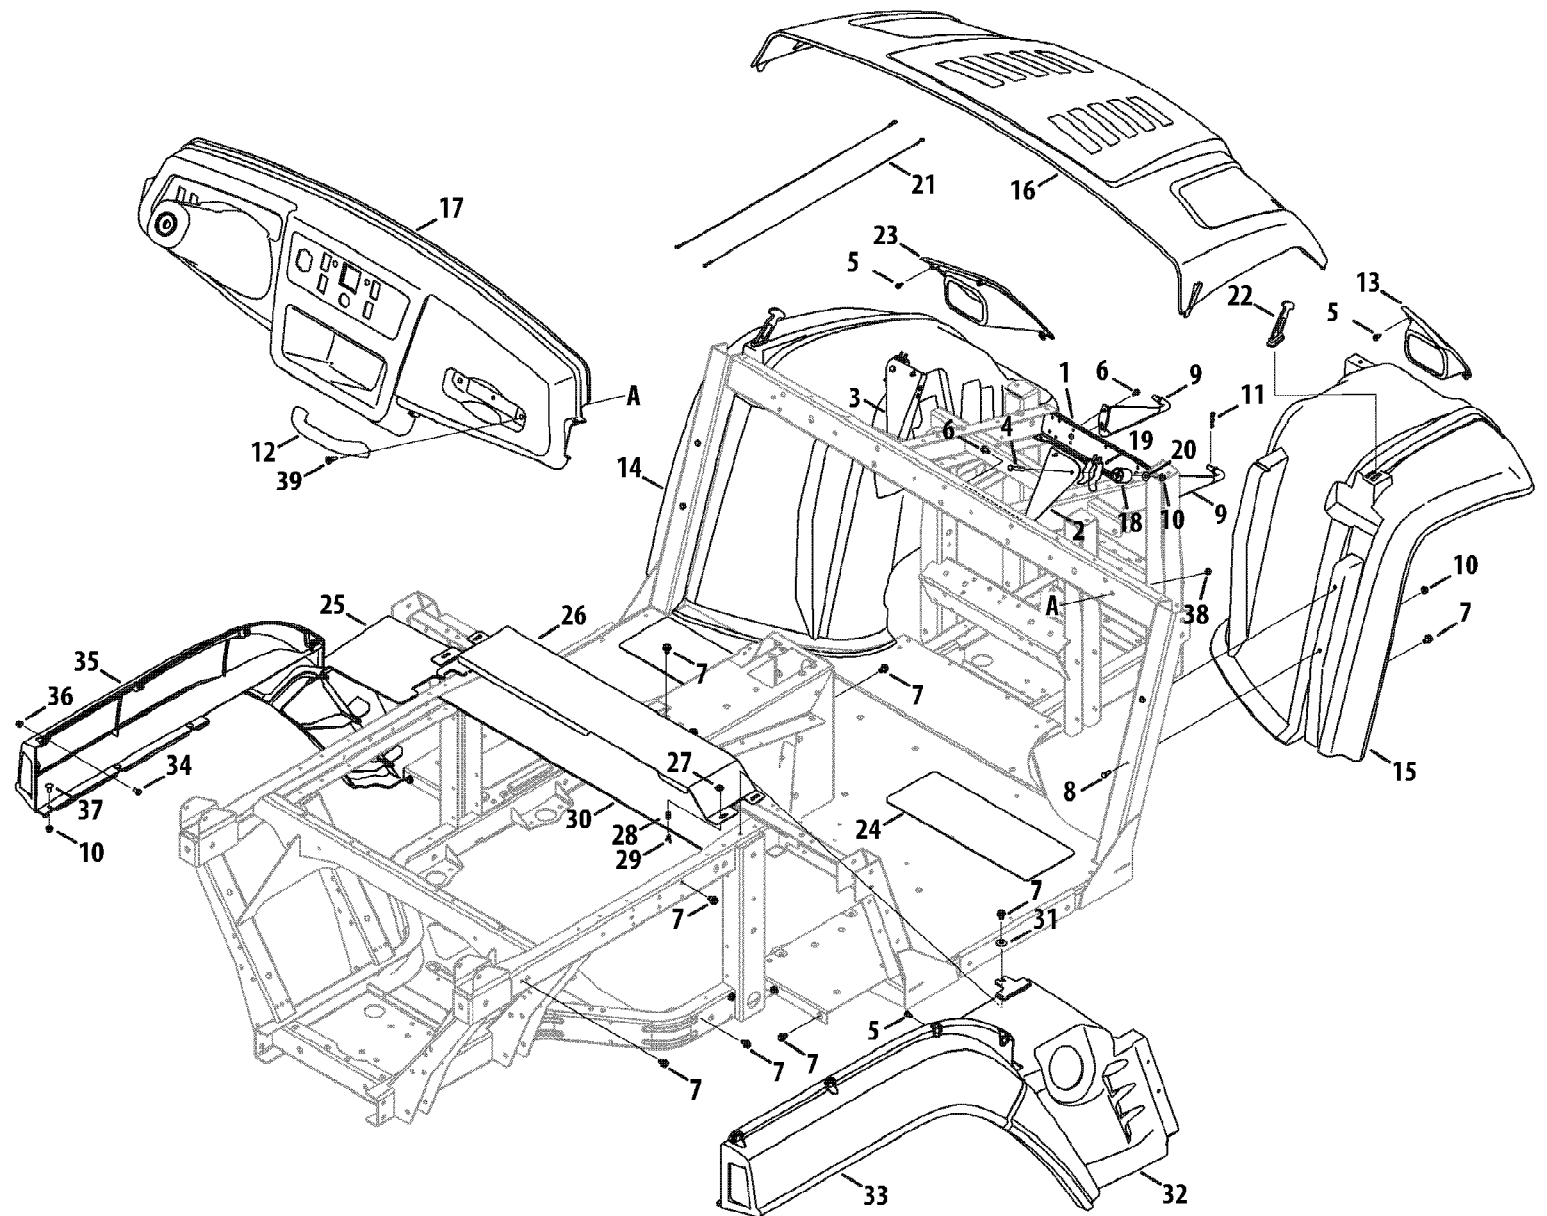

465 4X4 Utility Vehicle (Tracker) S/N 11029Z & After
Fenders & Dash

Ref #	Part Number	Qty	S/P/F	Description
1	707-04484-0637	1		Channel, Frame, Cross
2	707-04779A-0637	1	/P	Bracket, Hood/dash, Mount, RH
3	707-04782A-0637	1	/P	Bracket, Hood/dash, Mount, LH
4	710-0136	1	/P	Screw, 1/4-20, 1.75, Gr5, Std
5	710-04261	1		Screw, #12-16 x .50
6	710-0599	1	/P	Screw, TT, 1/4-20 x .500
7	710-0607	1	/P	Screw, TT, 5/16-18 x .500
8	710-3015	1	/P	Screw, 1/4-20, .75, Gr5, Std
9	607-04224-0637	1	/P	Rod Assembly, Hood Mount
10	712-04064	1	/P	Nut, Flange Lock, 1/4-20
11	914-0101	1	/P	Cotter Pin, Internal .08 x 1.42
12	731-06155	1		Handle, W/Screw 400/500 S
13	731-05285	1		Head Light RH
14	731-06710	1	/P	Fender, LH 4x4
14	731-05454B	1	/P	Fender, LH 4x4, Camo
15	731-06711	1		Fender, RH 4x4
15	731-05455B	1		Fender, RH 4x4, Camo
16	731-06638	1		Hood, 4x4
16	931-05456	1	/P	Hood, 4x4, Camo
16	731-06717	1		Hood, 4x4, Camo, Treestand
16	731-06715	1	/P	Hood, 4x4, Green
16	731-07019	1		Hood, 4x4, Red
17	731-05322A	1		Dash, Uv 4x4
18	731-3232	1		Roller, Latch, Hood
19	732-1178	1		Spring, Latch, Hood
20	736-0342	1		Washer, Flat, .283 x .75 x .030
21	746-04328	1		Cable, Hood
22	735-04145	1		Strap, Hood
23	731-05284	1		Head Light LH
24	723-04021	1		Pad, abrasive, toe plate (4x4)
25	731-05282A	1		Fender, Lower LH Rr
25	731-05452	1		Fender, Lower LH Rr, Camo
26	707-04748A	1	S	Cover, Uv
27	726-3056	1		Latch, Panel, 1/4 Turn
28	732-0937	1		Spring, Compr, .40 OD x .040 Dia.
29	732-0936	1		Spring, Clip
30	751-10435	1		Insulator, Cover, UV
31	736-0242	1	/P	Washer, Bell, .340 x .872 x .060
32	731-05283A	1		Fender, Lower RH Rr
32	731-05453	1		Fender, Lower RH Rr Camo
33	731-05281A	1		Fender, RH Rr
33	731-05451A	1	/P	Fender, RH Rr, Camo
34	710-0286	1	/P	Screw, Mach., 1/4-20 x .500
35	731-05280A	1		Fender, LH Rr
35	731-05450A	1	/P	Fender, LH Rr, Camo
36	712-0264	1		Nut, Acorn, 1/4-20
37	710-0134	1	/P	Screw, Crg, 1/4-20, .62, Gr2
38	712-0324	1	/P	Nut, Hex Lock., 1/4-20
39	710-0166A	1	/P	Screw, Machine, 1/4-20 x 1.00