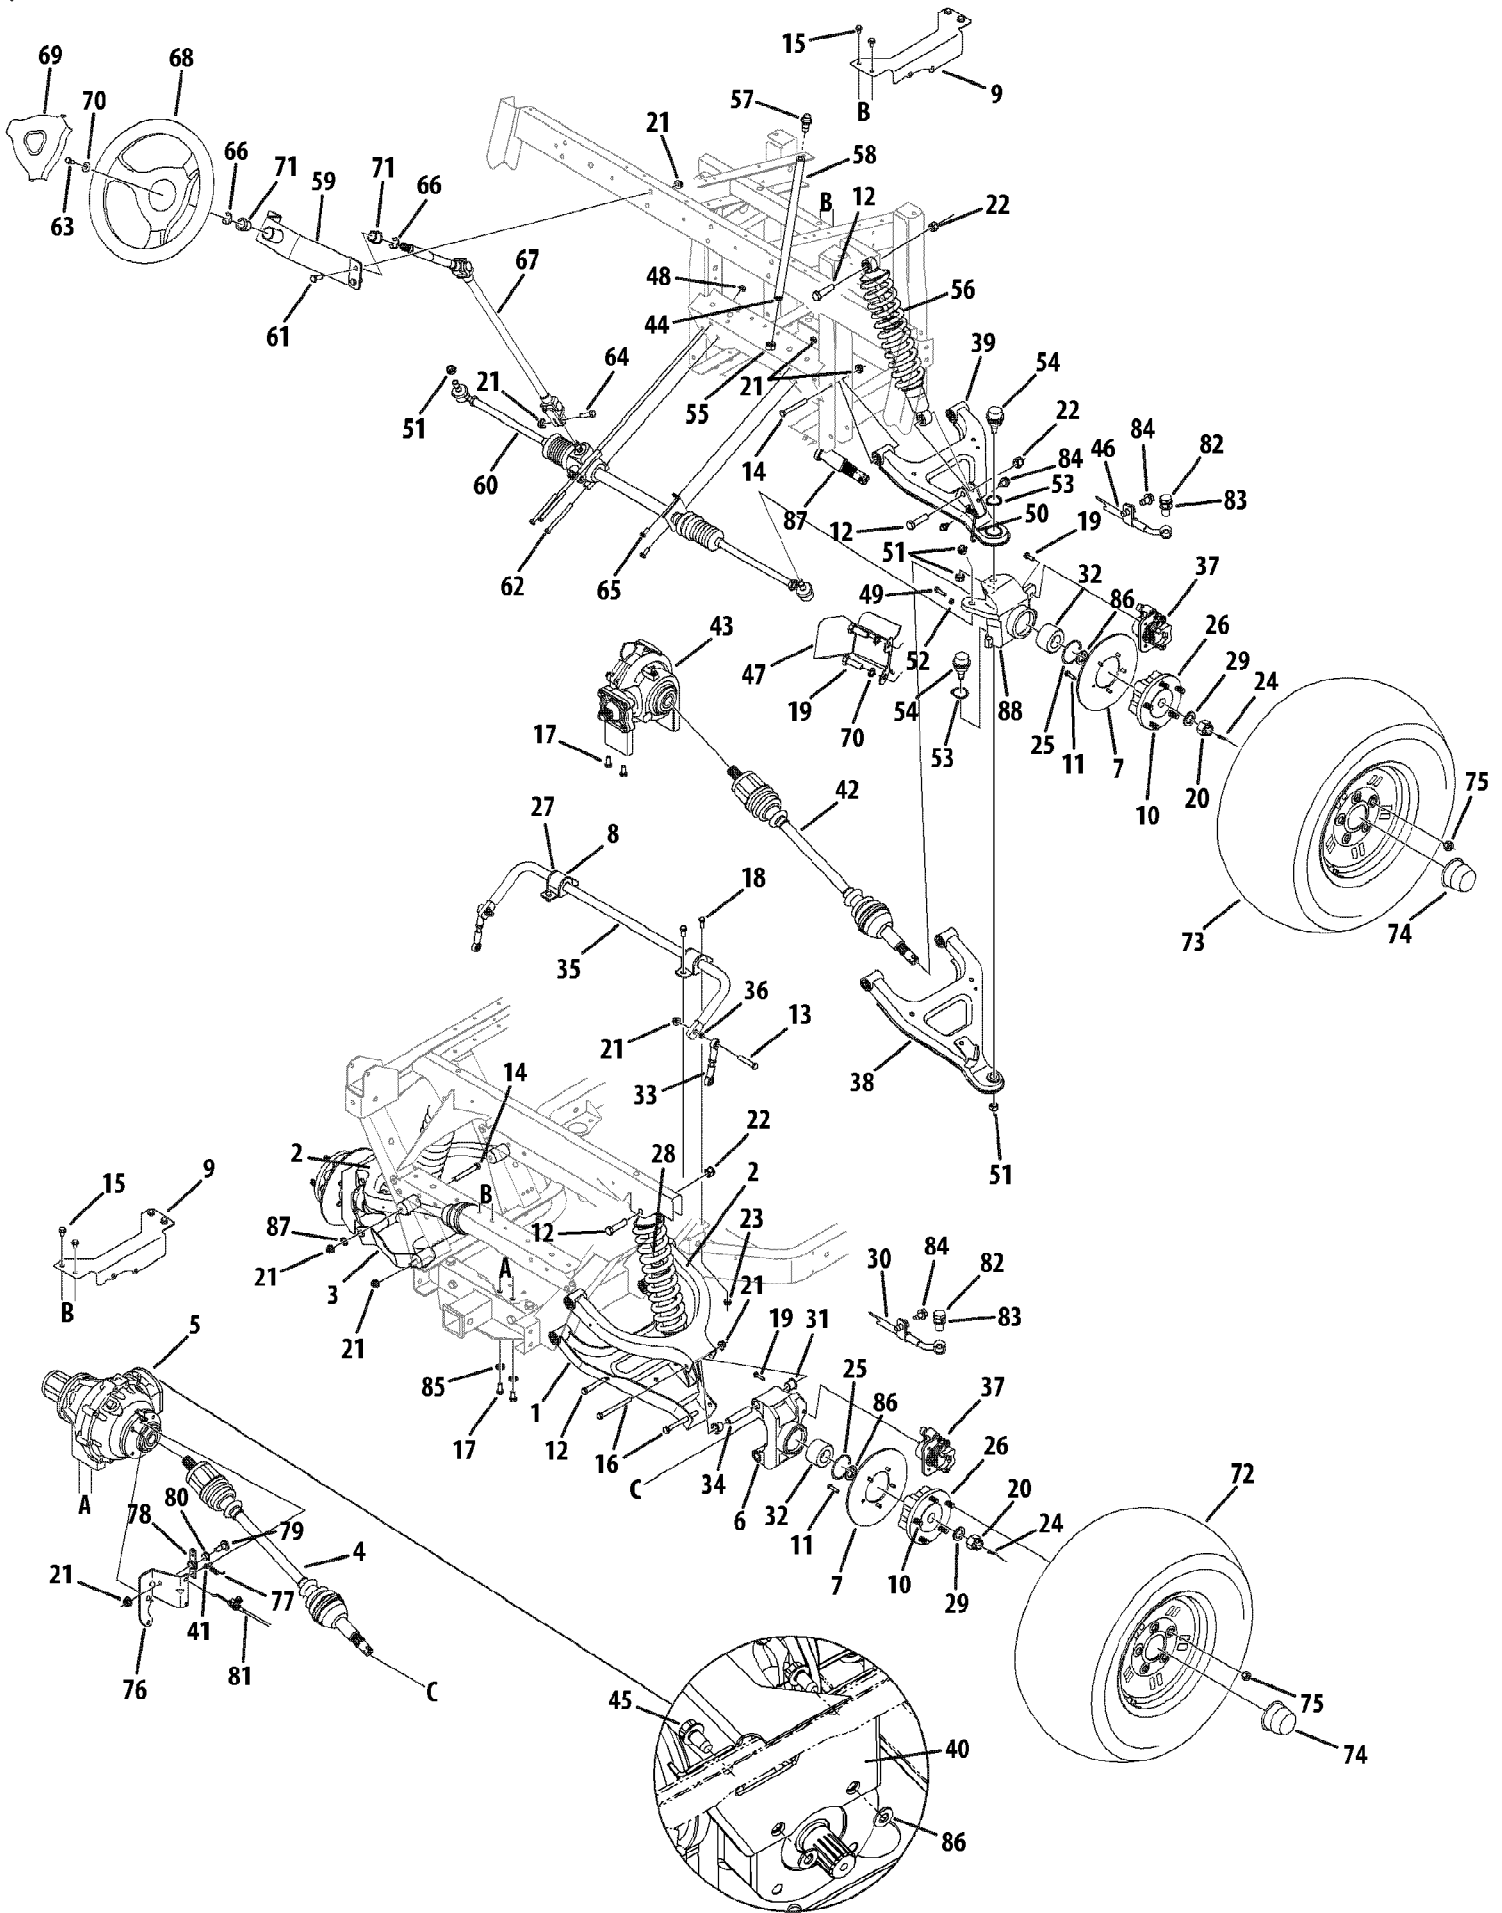

465 4X4 Utility Vehicle (Tracker) S/N 11018G - 11019G  
Axles & Steering

465 4X4 Utility Vehicle (Tracker) S/N 1I018G - 1I019G  
Axles & Steering

Page 2 of 54

Ref #	Part Number	Qty	S/P/F	Description
1	607-04163A	1	/P	Cont Assembly, lwr, r/rr
2	607-04162A	1	/P	Cont Assembly, rr Upr
3	607-04169A	1	/P	Cont Assembly, lwr, l/rr
4	611-04063A	1	S	Axle Assembly, cv Joint
4	759-04173	1		Ring, Hog Not Shown
4	731-05082	1		Boot, CV, Differential Not Shown
4	731-05083	1		Boot, CV, Wheel Not Shown
5	918-04236	1	/P	Diff Assembly, Uv, complete
5	921-04005	1	/P	Seal, Axle Shaft Not Shown
5	721-0212	1		Seal, Diff Lock Actuator Shaft .375 ID Not Shown
5	721-04143	1		Seal, Input Shaft 1.0 x 62mm x .375 Not Shown
6	619-04188	1		Hsg, rr, mach
7	707-04436A	1	/P	Disc, brake, 8.00x.188
8	707-04655-0637	1	/P	Mt, sway Bar 4x4 Units Only
9	707-04603A-0637	1	/P	Mt, rear/diff, 4x4
9	707-04604A-0637	1	/P	Mt,front/diff, 4x4 4x4 Units Only
10	710-0852	1	/P	Stud, rib Neck, 7/16-14 X 1.6
11	710-0433	1	/P	Screw, 1/4-20, .625, gr5, lock
12	710-0489	1		Screw, 1/2-13, 2.00, gr5, std
13	710-04640	1		Screw, 3/8-18, 1.75, gr5 4x4 Units Only
14	710-0521	1	/P	Screw, 3/8-16, 3.00, gr8, std
15	710-0607	1	/P	Scr, tt, 5/16-18, 0.500, hxindwsh 4x4 Units Only
16	710-04637	1		Screw, 3/8-16, 4.00, gr5
17	710-0216	1	/P	Screw, 3/8-16, .75, gr5, std 4x4 Units Only
18	710-0157	1	/P	Screw, 5/16-24, .75, gr5, std 4x4 Units Only
19	710-04639	1		Screw, m8-1.25, 25.00
20	712-04109	1		Nut, slotted, 22x1.5
21	712-04065	1	/P	Nut, flglk, 3/8-16, grf, nylon
22	712-3083	1	/P	Nut, hexlk, 1/2-13, grb, nylon
23	712-04063	1	/P	Nut, flglk, 5/16-18, grf, nylon
24	714-0162	1	/P	Pin, cot, 5/32, 1.25
25	716-04055	1		Ring, ret, dho-60
26	918-04489	1	/P	Hub, Wheel
27	731-05352	1		Bush, sway Bar 4x4 Units Only
28	732-04423	1		Shabs, 5.0 Stroke, rr
29	936-0291	1	/P	Wash, flat, .88 X 1.38 X .125, ht
30	927-04228	1	/P	Hose, brake, rear
31	741-04234A	1	S	Brg, flg, .625 X .750 X .750 Lg
32	741-04166	1		Brg, dble Row, 60x30x37
33	747-04514	1		Rod, cont, .375x3.886
34	750-04358B	1	/P	Tube, pivot, rr/cont Arm
35	750-04487A	1	/P	Bar, sway, rr 4x4 Units Only
36	736-3010	1	/P	Washer, Flat, .407 x .812 x .135
37	961-04043	1	/P	Brake, hyd, caliper RH
37	961-04044	1	/P	Brake, hyd, caliper LH
37	761-04064	1		Brake Pad Kit Kit contains two brake pads
38	607-04145A	1	/P	Cont Assembly, r/frt,lwr
39	607-04148	1		Arm Assembly, r/frt,upr