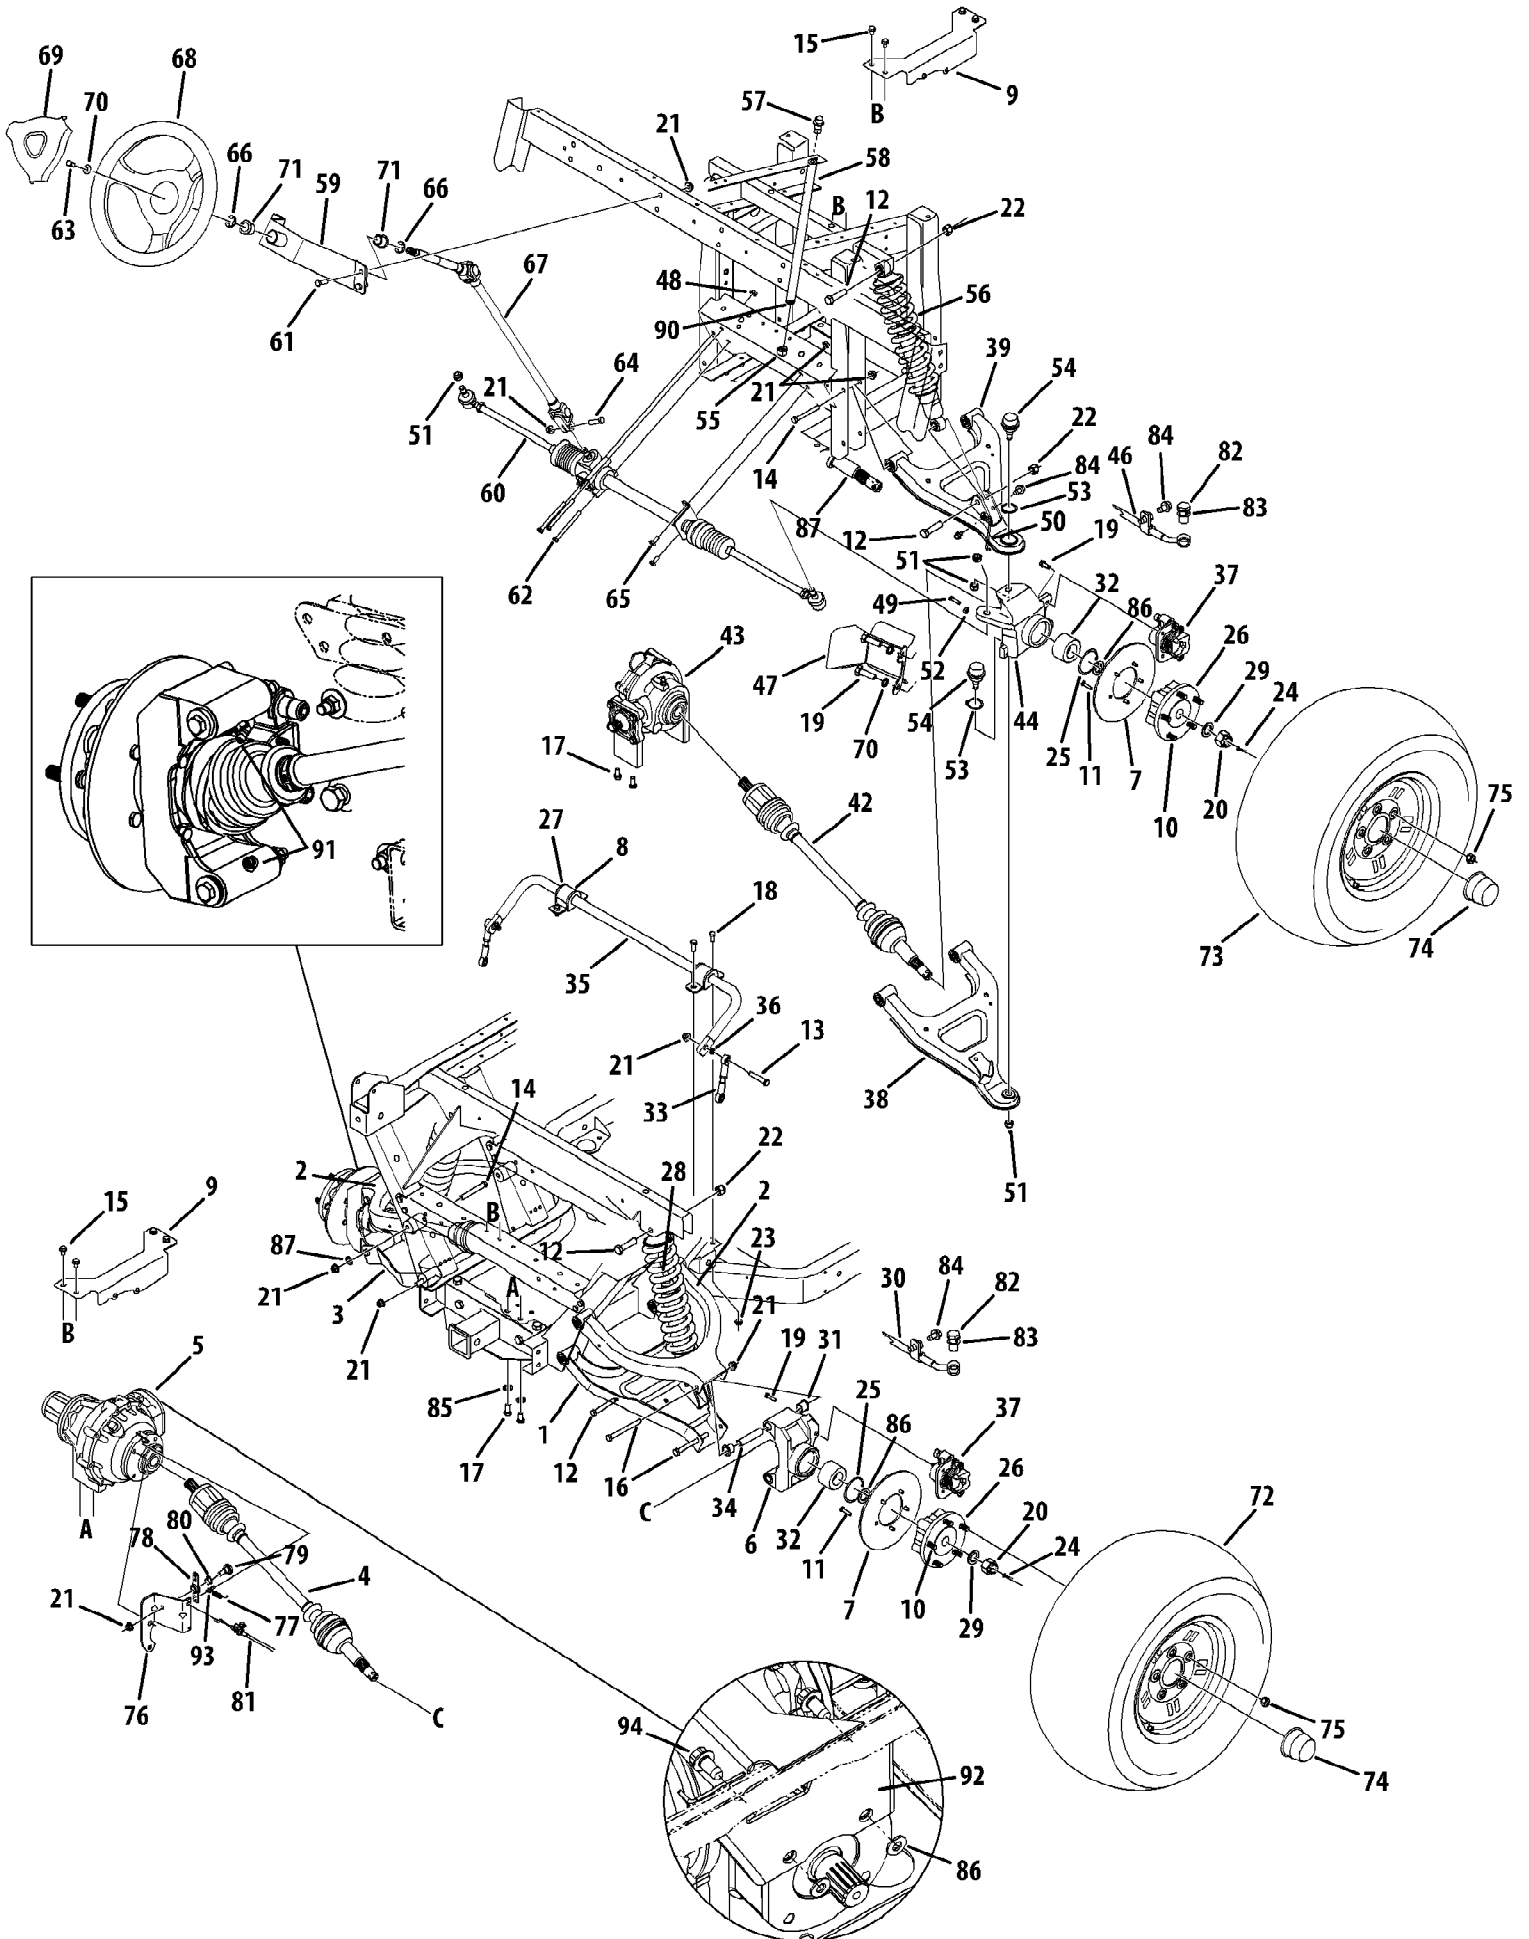

465 4X4 Utility Vehicle (Tracker) S/N 1H318G & Before  
Axles & Steering

Ref #	Part Number	Qty	S/P/F	Description
1	607-04163A	1	/P	Cont Assembly, lwr, r/rr
2	607-04162A	1	/P	Cont Assembly, rr Upr
3	607-04169A	1	/P	Cont Assembly, lwr, l/rr
4	611-04063A	1	S	Axle Assembly, cv Joint
4	759-04173	1		Ring, Hog Not Shown
4	731-05082	1		Boot, CV, Differential not shown
4	731-05083	1		Boot, CV, Wheel not shown
5	618-04236	1	S	Diff Assembly, Uv, complete
5	921-04005	1	/P	Seal, Axle Shaft Not Shown
5	721-0212	1		Seal, Diff Lock Actuator Shaft .375 ID Not Shown
5	721-04143	1		Seal, Input Shaft 1.0 x 62mm x .375 Not Shown
6	619-04125A	1		Hsg, rr, mach
7	707-04436A	1	/P	Disc, brake, 8.00x.188
8	707-04655	1	S	Mt, sway Bar
9	707-04603A	1	S	Mt, rear/diff, 4x4 4x4 Units Only
9	707-04604	1	S	Mt,front/diff, 4x4 4x4 Units Only
10	710-0852	1	/P	Stud, rib Neck, 7/16-14 X 1.6
11	710-0433	1	/P	Screw, 1/4-20, .625, gr5, lock
12	710-0489	1		Screw, 1/2-13, 2.00, gr5, std
13	710-04640	1		Screw, 3/8-18, 1.75, gr5
14	710-0521	1	/P	Screw, 3/8-16, 3.00, gr8, std
15	710-0607	1	/P	Scr, tt, 5/16-18, 0.500, hxindwsh 4x4 Units Only
16	710-04637	1		Screw, 3/8-16, 4.00, gr5
17	710-0216	1	/P	Screw, 3/8-16, .75, gr5, std 4x4 Units Only
18	710-0157	1	/P	Screw, 5/16-24, .75, gr5, std
19	710-04639	1		Screw, m8-1.25, 25.00
20	712-04109	1		Nut, slotted, 22x1.5
21	712-04065	1	/P	Nut, flglk, 3/8-16, grf, nylon
22	712-3083	1	/P	Nut, hexlk, 1/2-13, grb, nylon
23	712-04063	1	/P	Nut, flglk, 5/16-18, grf, nylon
24	714-0162	1	/P	Pin, cot, 5/32, 1.25
25	716-04055	1		Ring, ret, dho-60
26	618-04489	1	S	Hub, Wheel
27	731-05352	1		Bush, sway Bar
28	732-04423	1		Shabs, 5.0 Stroke, rr
29	736-0291	1	S	Wash, flat, .88 X 1.38 X .125, ht
30	727-04137	1	S	Hose, brake, rear, right
30	727-04136	1	S	Hose, brake, rear, left Not Shown
31	741-1142A	1	/P	Brg, flg, .625 X .750 X .750 Lg
32	741-04166	1		Brg, dble Row, 60x30x37
33	747-04514	1		Rod, cont, .375x3.886
34	750-04358B	1	/P	Tube, pivot, rr/cont Arm
35	750-04487A	1	/P	Bar, sway, rr
36	736-3010	1	/P	Washer, Flat, .407 x .812 x .135
37	761-04019	1	S	Brake, hyd, caliper
37	759-04116	1	S	Pads, Brake (not shown) Services one caliper
38	607-04145A	1	/P	Cont Assembly, /frr,lwr