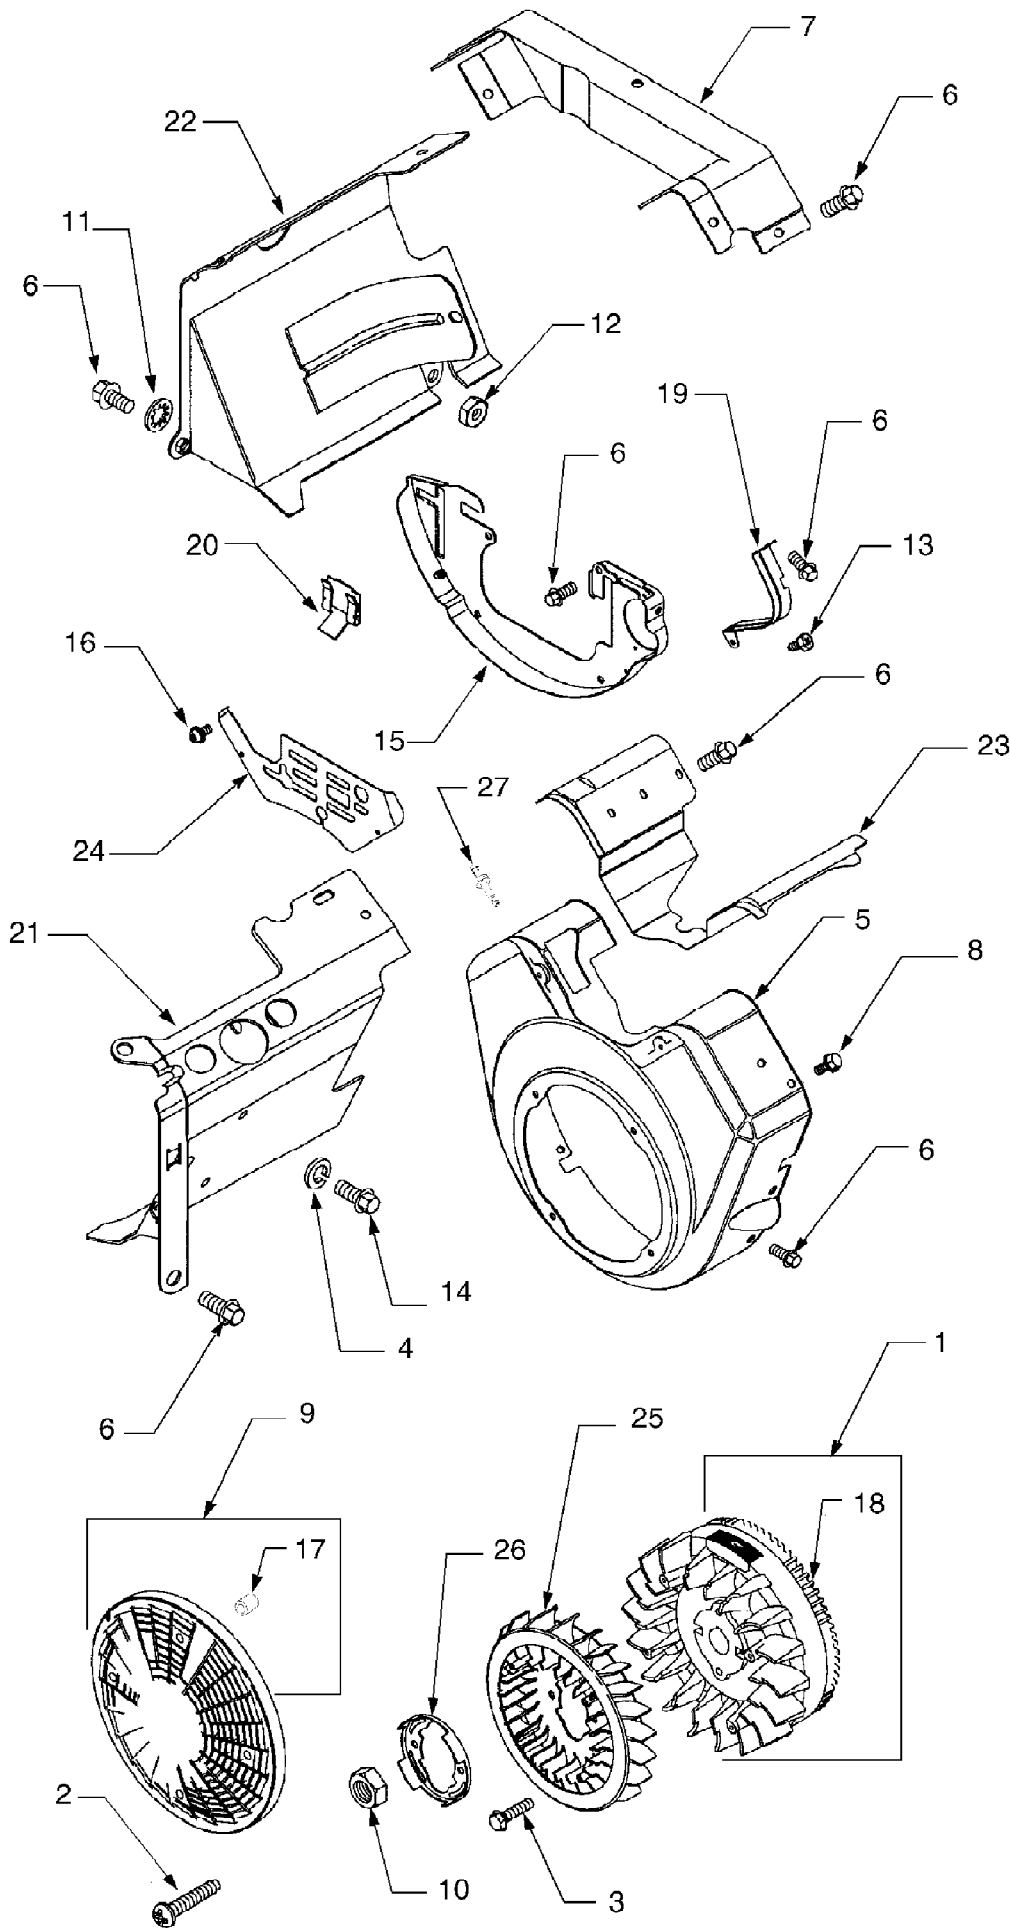

3185 Tractor
Blower Housing And Flywheel

3185 Tractor
Blower Housing And Flywheel

Page 4 of 58

Ref #	Part Number	Qty	S/P/F	Description
1	BS-808132	1		Flywheel
2	BS-94417	AR	S	Screw, Phillips
3	BS-94627	2		Screw, Hex
4	BS-805449	2		Washer, Lock
5	BS-808219	1	S	Housing, Blower
6	BS-805406	AR	S	Screw, Hex
7	BS-807978	1		Cover, Air Guide
8	BS-805025	2	S	Screw, Hex
9	703-2164	1		Screen, Rotating
10	BS-806028	1		Nut, Hex
11	BS-806101	1		Washer, Lock
12	BS-805383	1	S	Nut, Hex
13	BS-805260	1	S	Screw, Hex
14	BS-805448	2	S	Screw, Hex
15	BS-807663	1	S	Plate, Back
16	BS-805009	2	S	Screw, Hex
17	BS-805402	4	S	Spacer
18	BS-807805	1		Gear, Ring
19	BS-805505	1		Guard, Flywheel
20	BS-224356	1	S	Clip, Debris
21	BS-808099	1		Cover, Air Guide (Cylinder #1)
22	BS-808100	1		Cover, Air Guide (Cylinder #2)
23	BS-805738	1		Cover, Valley
24	BS-805841	1	S	Cover, Carburetor
25	BS-808082	1	S	Fan, Flywheel
26	BS-224413	1	S	Retainer, Fan
27	727-3156	1		Fitting, Hose Barb