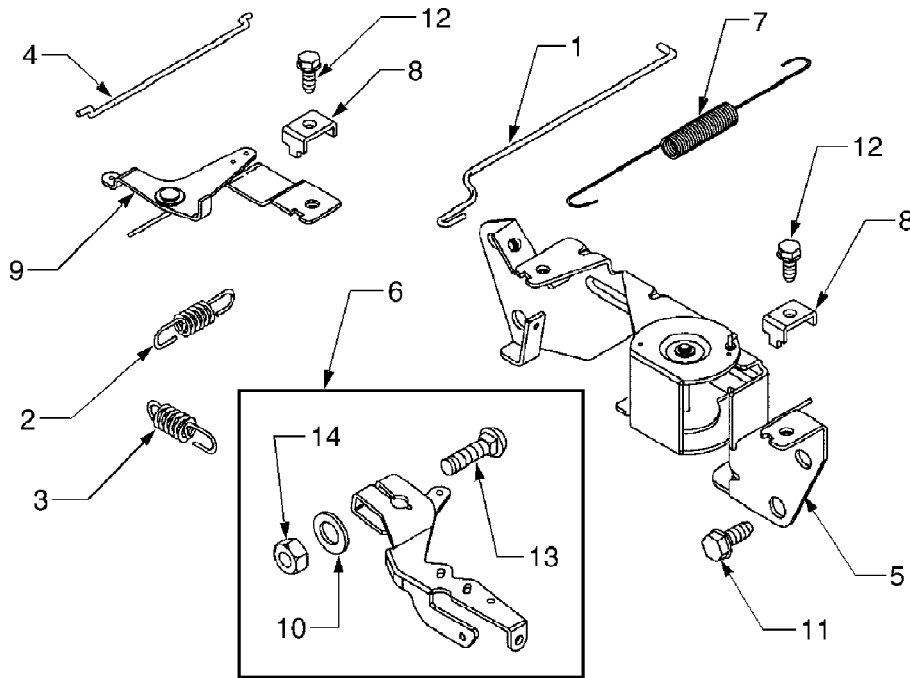

3185 Tractor  
Air Cleaner And Carburetor Linkage

3185 Tractor  
Air Cleaner And Carburetor Linkage

Page 2 of 58

Ref #	Part Number	Qty	S/P/F	Description
1	BS-805480	1		Link, Governor
2	BS-805460	1	S	Spring, Governor
3	BS-805453	1	S	Spring, Governed Idle
4	BS-805439	1	S	Link, Choke
5	BS-808195	1		Bracket, Governor Control
6	BS-807528	1		Lever Assembly, Governor
7	BS-805465	1	S	Spring, Link
8	BS-221535	2	S	Clamp, Casing
9	BS-808145	1	S	Lever, Choke Control
10	BS-805018	1	S	Washer
11	BS-805025	4	S	Screw, Hex
12	BS-805169	2	S	Screw, Hex
13	BS-805381	1		Screw, Governor Lever
14	BS-805383	1	S	Nut, Hex
15	BS-807857	1	S	Body, Air Cleaner
16	BS-805406	2	S	Screw, Hex, M6 x 12MM
17	BS-805902	1		Screw, Hex, M6 x 16MM
18	BS-394018	1	S	Cartridge, Air Cleaner
19	BS-491875	1	S	Knob
20	BS-272490	1	S	Element, Foam Precleaner
21	BS-805655	1	S	Gasket, Air Cleaner
22	BS-807862	1	S	Cover, Air Cleaner
23	BS-805631	1	S	Retainer, Air Filter
24	BS-805317	1	S	Screw, Hex
25	BS-806144	1	S	Strap, Air Cleaner
26	BS-805632	1	S	Duct, Air
27	BS-808311	1	S	Shield, Carburetor