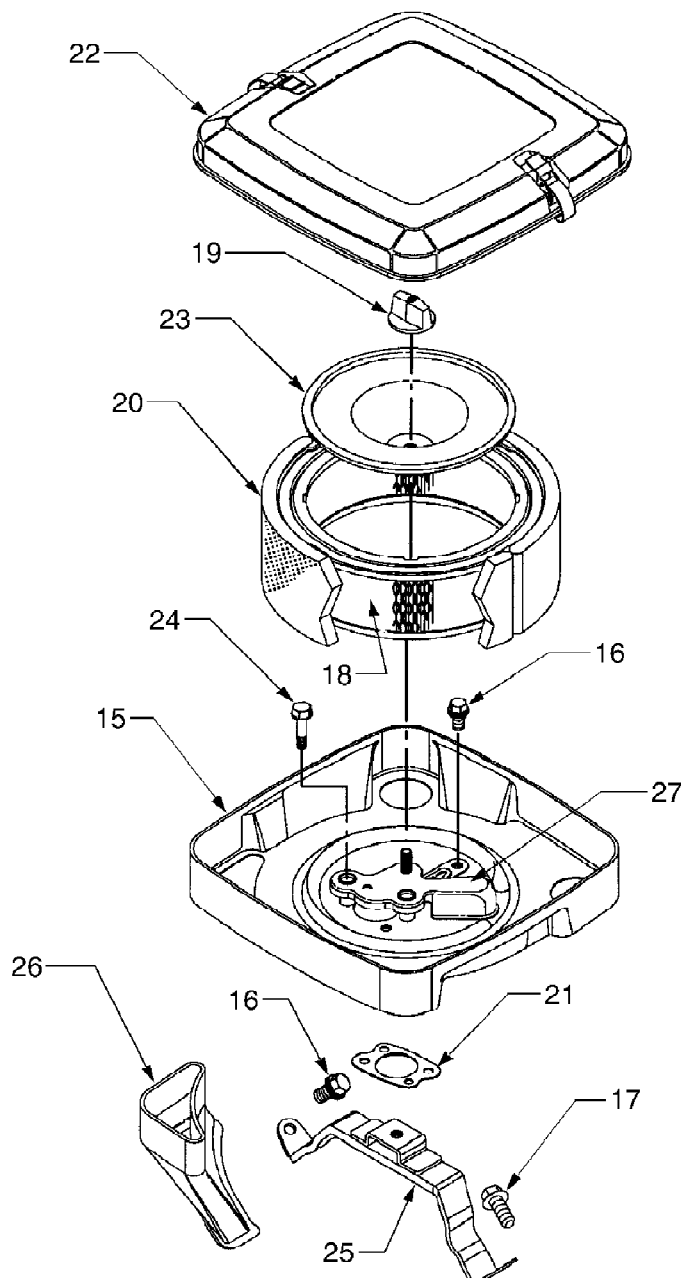

3185 Tractor  
Air Cleaner And Carburetor Linkage

3185 Tractor  
Air Cleaner And Carburetor Linkage

Page 2 of 58

Ref #	Part Number	Qty	S/P/F	Description
1	BS-805480	1		Link, Governor
2	BS-805460	1	S	Spring, Governor
3	BS-805453	1	S	Spring, Governed Idle
4	BS-805439	1	S	Link, Choke
5	BS-808195	1		Bracket, Governor Control
6	BS-807528	1		Lever Assembly, Governor
7	BS-805465	1	S	Spring, Link
8	BS-221535	2	S	Clamp, Casing
9	BS-808145	1	S	Lever, Choke Control
10	BS-805018	1	S	Washer
11	BS-805025	4	S	Screw, Hex
12	BS-805169	2	S	Screw, Hex
13	BS-805381	1		Screw, Governor Lever
14	BS-805383	1	S	Nut, Hex
15	BS-807857	1	S	Body, Air Cleaner
16	BS-805406	2	S	Screw, Hex, M6 x 12MM
17	BS-805902	1		Screw, Hex, M6 x 16MM
18	BS-394018	1	S	Cartridge, Air Cleaner
19	BS-491875	1	S	Knob
20	BS-272490	1	S	Element, Foam Precleaner
21	BS-805655	1	S	Gasket, Air Cleaner
22	BS-807862	1	S	Cover, Air Cleaner
23	BS-805631	1	S	Retainer, Air Filter
24	BS-805317	1	S	Screw, Hex
25	BS-806144	1	S	Strap, Air Cleaner
26	BS-805632	1	S	Duct, Air
27	BS-808311	1	S	Shield, Carburetor