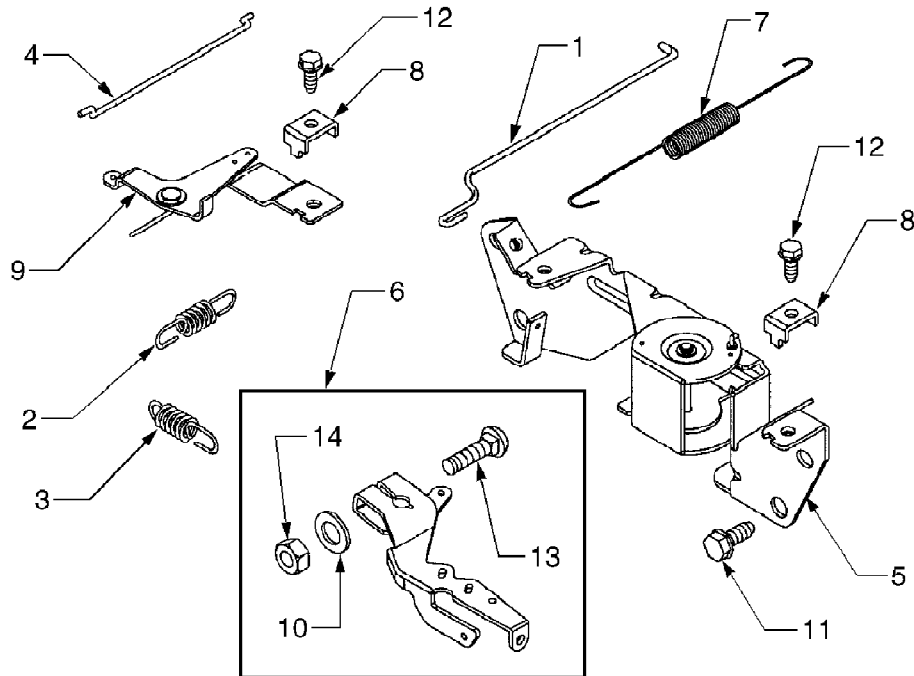

3165 Tractor
Air Cleaner And Carburetor Linkage

3165 Tractor
Air Cleaner And Carburetor Linkage

Page 2 of 58

Ref #	Part Number	Qty	S/P/F	Description
1	BS-805480	1		Link, Governor
2	BS-805460	1	S	Spring, Governor
3	BS-805453	1	S	Spring, Governed Idle
4	BS-805439	1	S	Link, Choke
5	BS-808195	1		Bracket, Governor Control
6	BS-807528	1		Lever Assembly, Governor
7	BS-805465	1	S	Spring, Link
8	BS-221535	2	S	Clamp, Casing
9	BS-808145	1	S	Lever, Choke Control
10	BS-805018	1	S	Washer
11	BS-805025	4	S	Screw, Hex
12	BS-805169	2	S	Screw, Hex
13	BS-805381	1		Screw, Governor Lever
14	BS-805383	1	S	Nut, Hex
15	BS-807857	1	S	Body, Air Cleaner
16	BS-805406	2	S	Screw, Hex, M6 x 12MM
17	BS-805902	1		Screw, Hex, M6 x 16MM
18	BS-394018	1	S	Cartridge, Air Cleaner
19	BS-491875	1	S	Knob
20	BS-272490	1	S	Element, Foam Precleaner
21	BS-805655	1	S	Gasket, Air Cleaner
22	BS-807862	1	S	Cover, Air Cleaner
23	BS-805631	1	S	Retainer, Air Filter
24	BS-805317	1	S	Screw, Hex
25	BS-806144	1	S	Strap, Air Cleaner
26	BS-805632	1	S	Duct, Air
27	BS-808311	1	S	Shield, Carburetor

3165 Tractor
Blower Housing And Flywheel

3165 Tractor
Blower Housing And Flywheel

Page 4 of 58

Ref #	Part Number	Qty	S/P/F	Description
1	BS-807531	1	S	Flywheel
2	BS-805447	4	S	Screw, Hex
3	BS-805449	2		Washer, Lock
4	BS-807898	1	S	Housing, Blower
5	BS-805406	AR	S	Screw, Hex
6	BS-807978	1		Cover, Air Guide
7	BS-805025	2	S	Screw, Hex
8	703-2164	1		Screen, Rotating
9	BS-806028	1		Nut, Hex
10	BS-806101	1		Washer, Lock
11	BS-805383	1	S	Nut, Hex
12	BS-805260	1	S	Screw, Hex
13	BS-805448	2	S	Screw, Hex
14	BS-807663	1	S	Plate, Back
15	BS-805009	2	S	Screw, Hex
16	BS-805402	4	S	Spacer
17	BS-807805	1		Gear, Ring
18	BS-805505	1		Guard, Flywheel
19	BS-808099	1		Cover, Air Guide (Cylinder #1)
20	BS-808100	1		Cover, Air Guide (Cylinder #2)
21	BS-805738	1		Cover, Valley
22	BS-805841	1	S	Cover, Carburetor
23	727-3156	1		Fitting, Hose Barb

3165 Tractor
Brake And Control Pedals