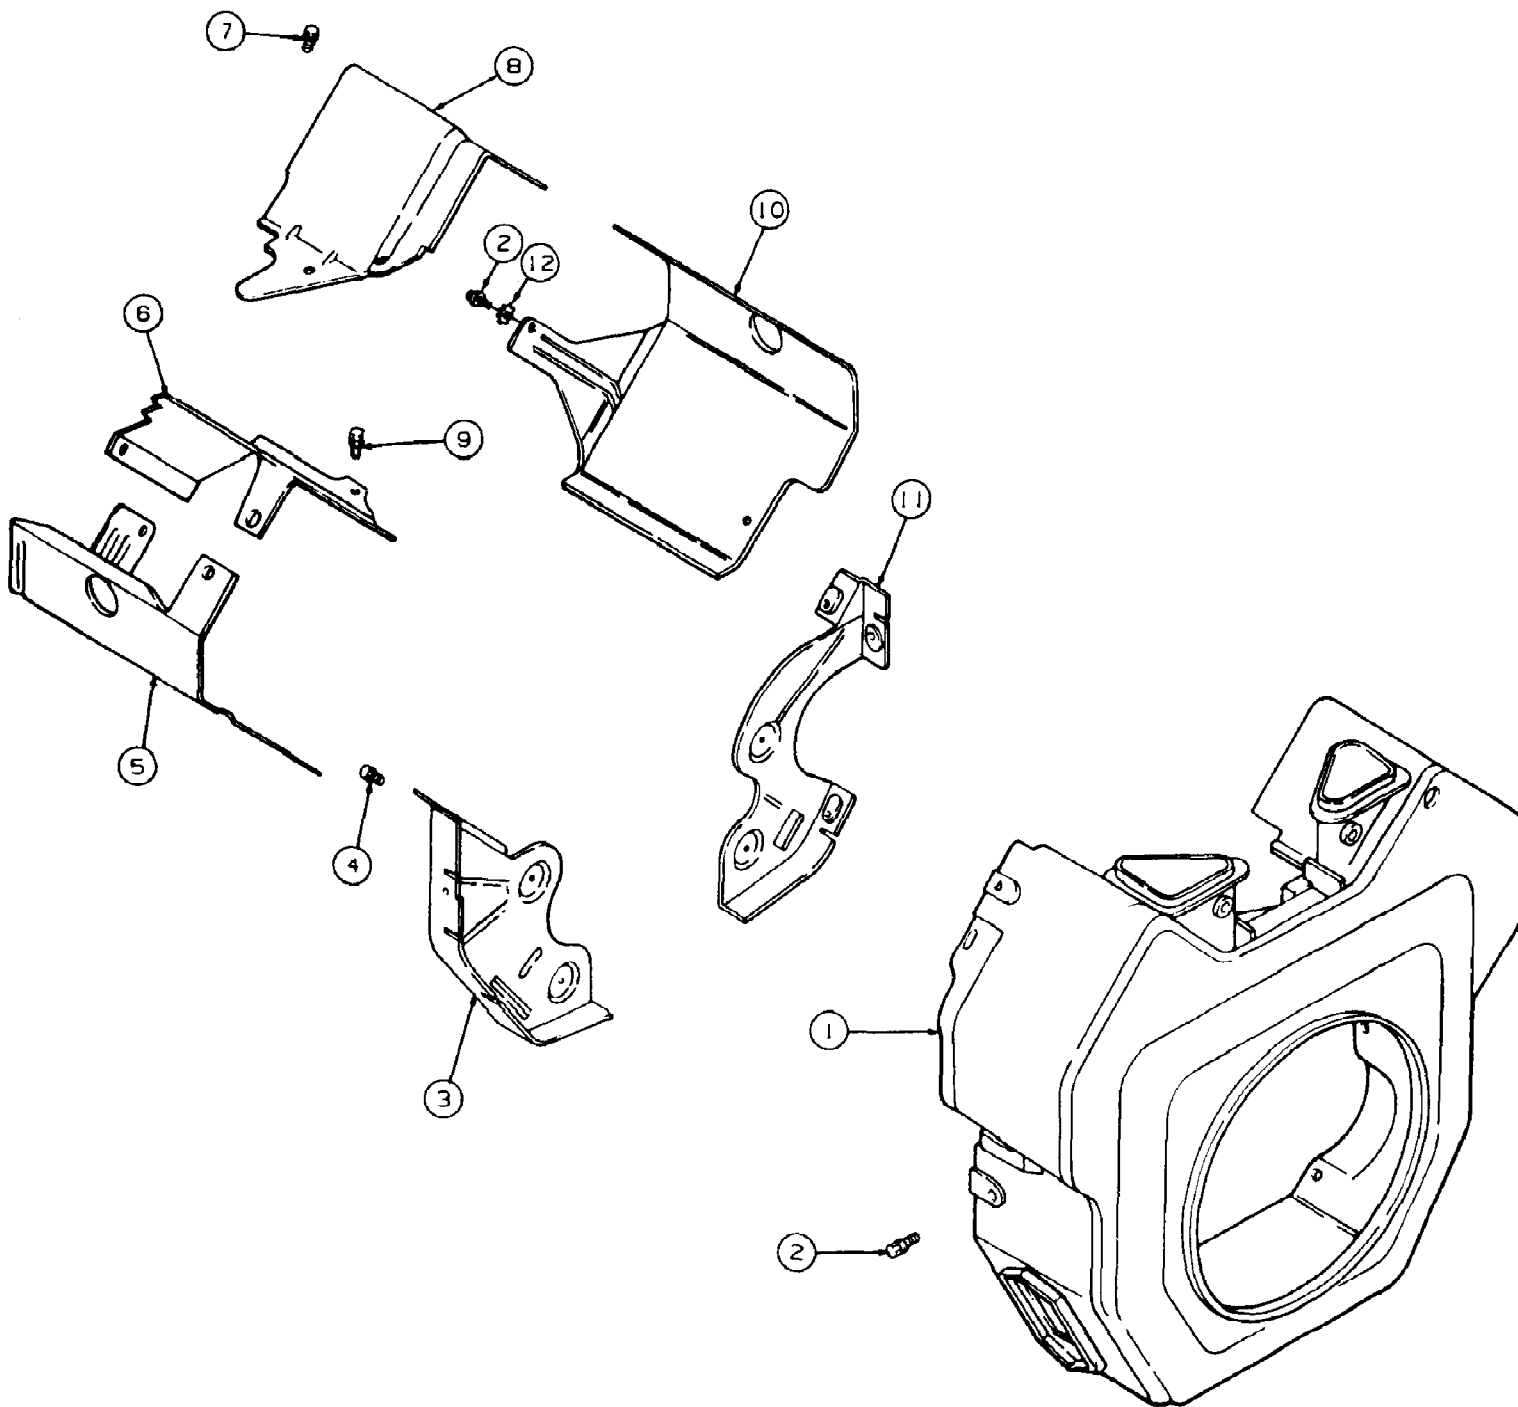

2185 Tractor S/N 239,001 - 326,005
Battery, Electrical Components and Switches

Page 4 of 73

Ref #	Part Number	Qty	S/P/F	Description
1	629-3011A	1	S	Main Harness
	725-0157	3	/P	Tie, Self-Clinch Cable
	726-0215	10		Tie, Pushmount
2	759-3476A	1	S	Key, Ignition (Set of 2)
3	710-0168	1	/P	Screw, Hex Cap, 3/8-16 x .50 Lg
4	710-0597	1	/P	Screw, Hex Cap, 1/4-20 x 1.0 Lg
5	710-0936	2		Screw, Truss Hd Tapp, #6 x .62 Lg
6	712-0271	1	/P	Nut, Hex Sems, 1/4-20
7	723-3064	1		Strap, Battery Retainer (Includes Ref No. 26)
8	725-1346	1	S	Nut, Ignition Switch
9	725-1347	1	/P	Cap, Ignition Switch
10	725-1365	2	S	Bulb, Indicator
11	725-1381	2	S	Fuse, 20 Amp
12	753-0608	1	/P	Battery
	726-0161	3		Clip, Retainer
13	725-1648	1	S	Relay
	721-0342	1	S	Gasket, Silicone
14	725-3147	1		Lug, Quick Connect
15	725-3159	1	S	Hour Motor
16	725-3163	1	S	Switch, Ignition
17	725-3164	1	S	Switch, Interlock (Brake)
18	725-3165	1	S	Indicator, Voltage
19	725-3166	1	S	Switch, Snap Mount - Closed (Reverse) Normally
20	725-3233	1	S	Switch, PTO
21	725-3234	1	S	Switch, Seat
22	725-3237	2		Cover, Terminal Red
23	725-3238	1		Cover, Terminal Black
24	729-0207	2		Holder, Fuse
25	729-0209	2		Clip, Fuse Holder Mtg.
26	732-0696	1		Hook, Wire Rectangular
27	736-0148	1	/P	Washer, External Lock, 318
28	759-3693	2	S	Bulb, Head Lamp
29	759-3749	1	/P	Bolt, Battery (Set of 2)
30	759-3750	6		Cap, Battery

2185 Tractor S/N 239,001 - 326,005
Blower Housing and Baffles

Page 5 of 73