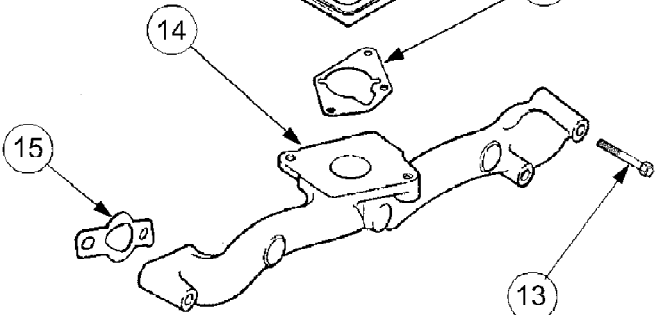

2185 Tractor S/N 1A031G & After
Air Intake And Filtration

Ref #	Part Number	Qty	S/P/F	Description
1	KH-54-755-01	1	S	Kit, Knob w/Seal (Incl. Ref #2,3)
2	KH-25-341-03	1	/P	Knob, Cover
3	KH-24-153-20-S	1		Seal, Air Cleaner Cover Knob
4	KH-24-096-31	1	S	Cover, Air Cleaner
5	KH-12-100-01	1	/P	Wing Nut
6	KH-24-096-01	1	/P	Cover, Inner Air Cleaner
7	KH-24-032-03	1	/P	Seal, Inner Air Cleaner
8	KH-24-083-02	1	S	Precleaner, Element
9	KH-47-083-03	1	S	Element, Air Cleaner
10	KH-M-0639016	3	S	Screw, Hex Flange, M6 x 1.0 x16
11	KH-24-126-21	1		Bracket, Air Cleaner Base
12	KH-24-094-03	1	S	Base, Air Cleaner
13	KH-M-0651055	4		Screw, Hex Flange, M6 x 1.0 x 55
14	KH-24-164-29	1		Manifold, Intake
15	KH-24-041-01	2	/P	Gasket, Intake Manifold
16	KH-24-041-06	1	/P	Gasket, Air Cleaner Base
17	KH-24-743-08	1		Kit, Air Cleaner Cover (Incl 1-4, 11)