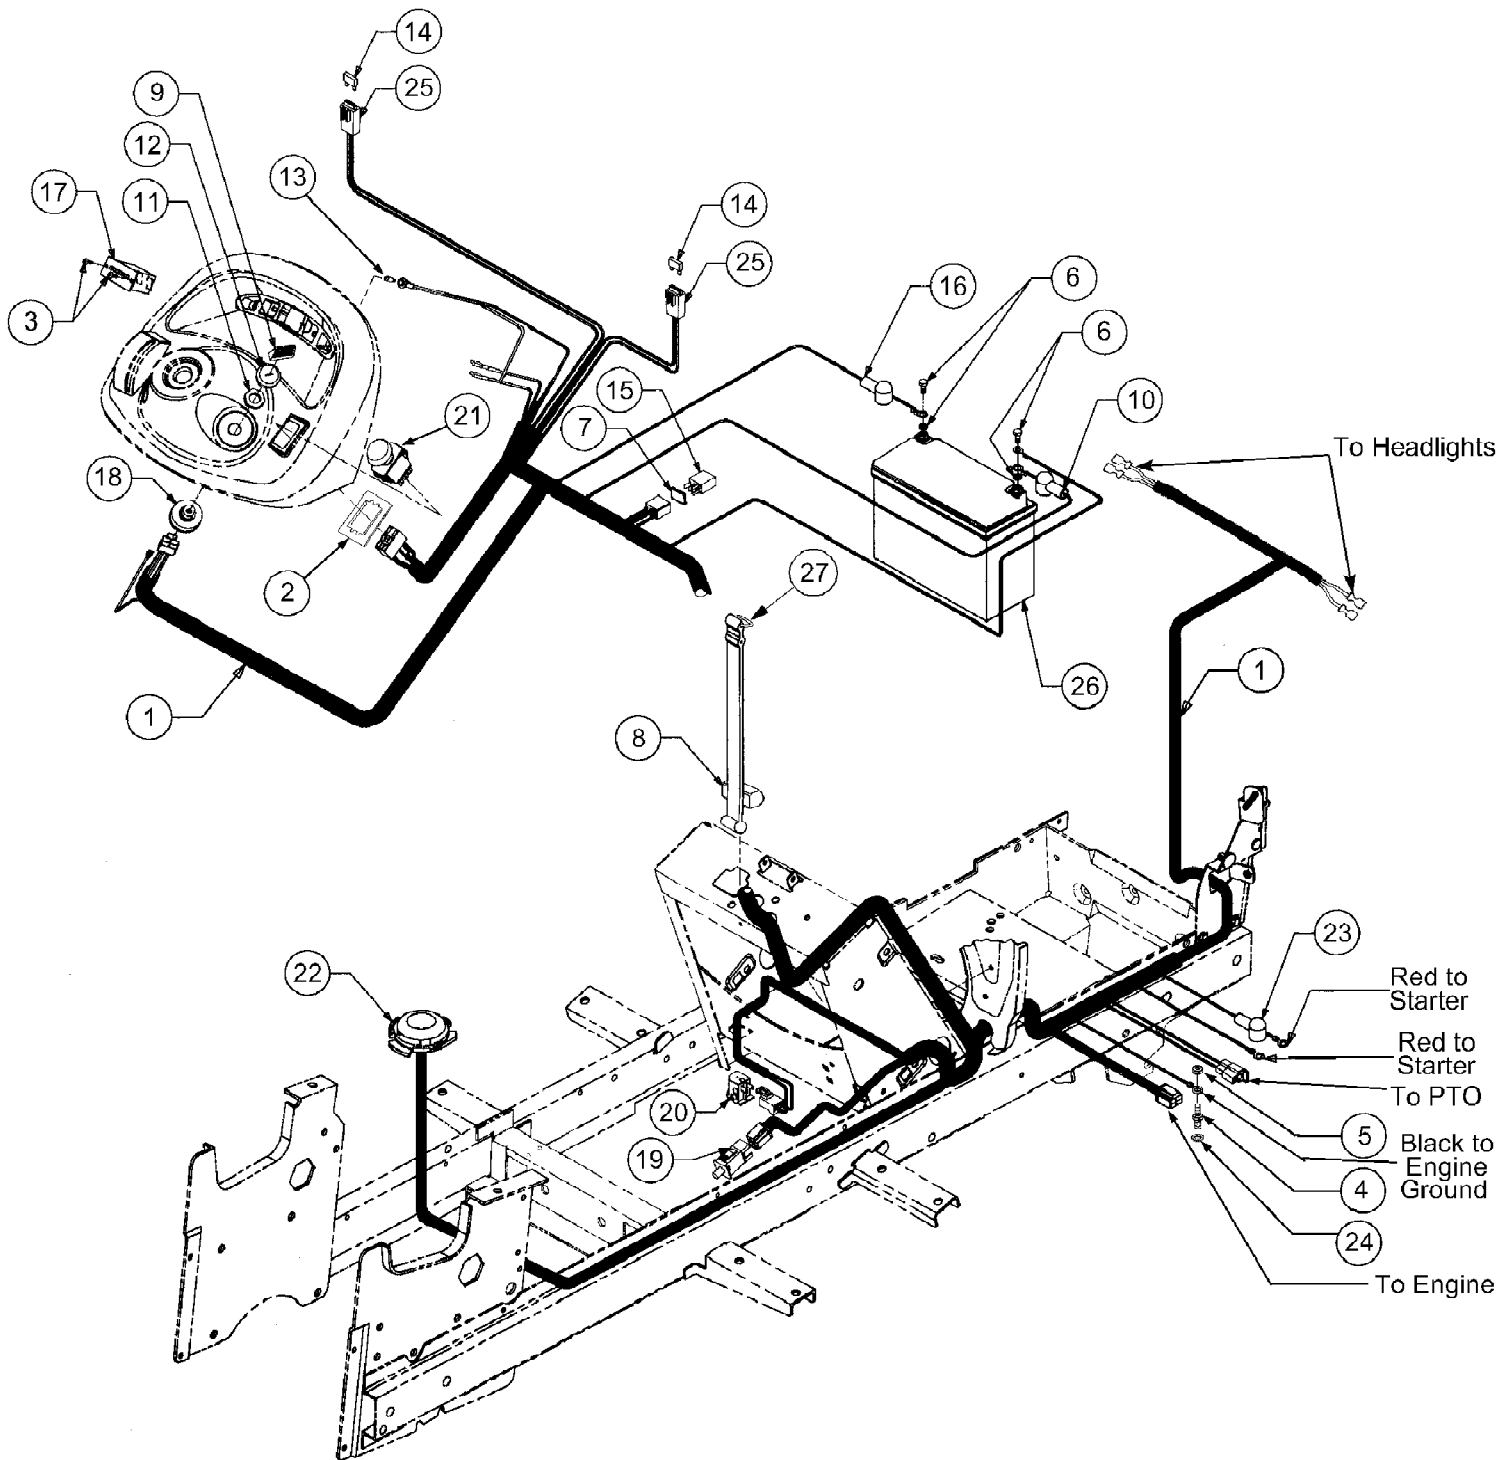

2185 Tractor S/N 1A031G & After
 Battery, Electrical Components And Switches

Page 4 of 66

Ref #	Part Number	Qty	S/P/F	Description
1	629-3068	1	S	Wire Harness, Main
	725-0157	4	/P	Tie, Self-Clinch Cable
	726-0154	5	S	Tie, Pushmount
	726-3055	9		Clip, Cable
2	783-0462	1	/P	Bracket, PTO Switch Retainer
3	710-0936	2		Screw, Truss Hd Tapp, #6 x .62
4	711-1094	1		Stud, Ground
5	712-3010	1	S	Nut, Hex, 5/16-18 GR5
6		1		Battery Cable Hardware
	710-3015	2	/P	Screw
	712-0271	2	/P	Sems Nut
7	721-0342	1	S	Gasket, Silicone
8	723-0445A	1	/P	Strap, Battery Retainer
9	759-3476A	1	S	Key, Ignition (Set of 2)
10	725-0340	1		Cover, Terminal Black
11	725-1346	1	S	Nut, Ignition Switch
12	725-1347	1	/P	Cap, Ignition Switch
13	725-1365	1	S	Bulb, Indicator
14	725-3243	2		Fuse, 25 Amp
15	725-1648	1	S	Relay
16	725-3007A	1	/P	Cover, Terminal Red
17	725-3159	1	S	Hour Meter
18	725-3163	1	S	Switch, Ignition
19	725-3164A	1	S	Switch, Interlock (Brake)
20	725-3166	1	S	Switch, Snap Mount - Normally Closed
21	725-3233	1	S	Switch, PTO
22	725-3234	1	S	Switch, Seat
23	725-3237	1		Cover, Terminal Red
24	736-0607	1	/P	Washer, External Lock, 5/16
25	729-0357	2		Holder, Fuse w/Mounting Clip
26	725-1707C	1	S	Battery
27	732-0696	1		Hook, Wire Rectangular