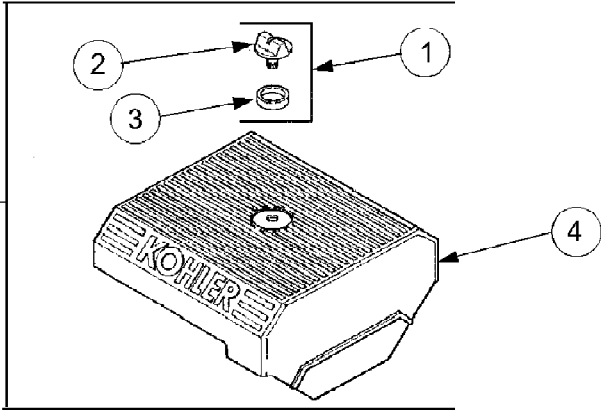

2185 Tractor S/N 1A031G & After
Air Intake And Filtration

Ref #	Part Number	Qty	S/P/F	Description
1	KH-54-755-01	1	S	Kit, Knob w/Seal (Incl. Ref #2,3)
2	KH-25-341-03	1	/P	Knob, Cover
3	KH-24-153-20-S	1		Seal, Air Cleaner Cover Knob
4	KH-24-096-31	1	S	Cover, Air Cleaner
5	KH-12-100-01	1	/P	Wing Nut
6	KH-24-096-01	1	/P	Cover, Inner Air Cleaner
7	KH-24-032-03	1	/P	Seal, Inner Air Cleaner
8	KH-24-083-02	1	S	Precleaner, Element
9	KH-47-083-03	1	S	Element, Air Cleaner
10	KH-M-0639016	3	S	Screw, Hex Flange, M6 x 1.0 x16
11	KH-24-126-21	1		Bracket, Air Cleaner Base
12	KH-24-094-03	1	S	Base, Air Cleaner
13	KH-M-0651055	4		Screw, Hex Flange, M6 x 1.0 x 55
14	KH-24-164-29	1		Manifold, Intake
15	KH-24-041-01	2	/P	Gasket, Intake Manifold
16	KH-24-041-06	1	/P	Gasket, Air Cleaner Base
17	KH-24-743-08	1		Kit, Air Cleaner Cover (Incl 1-4, 11)