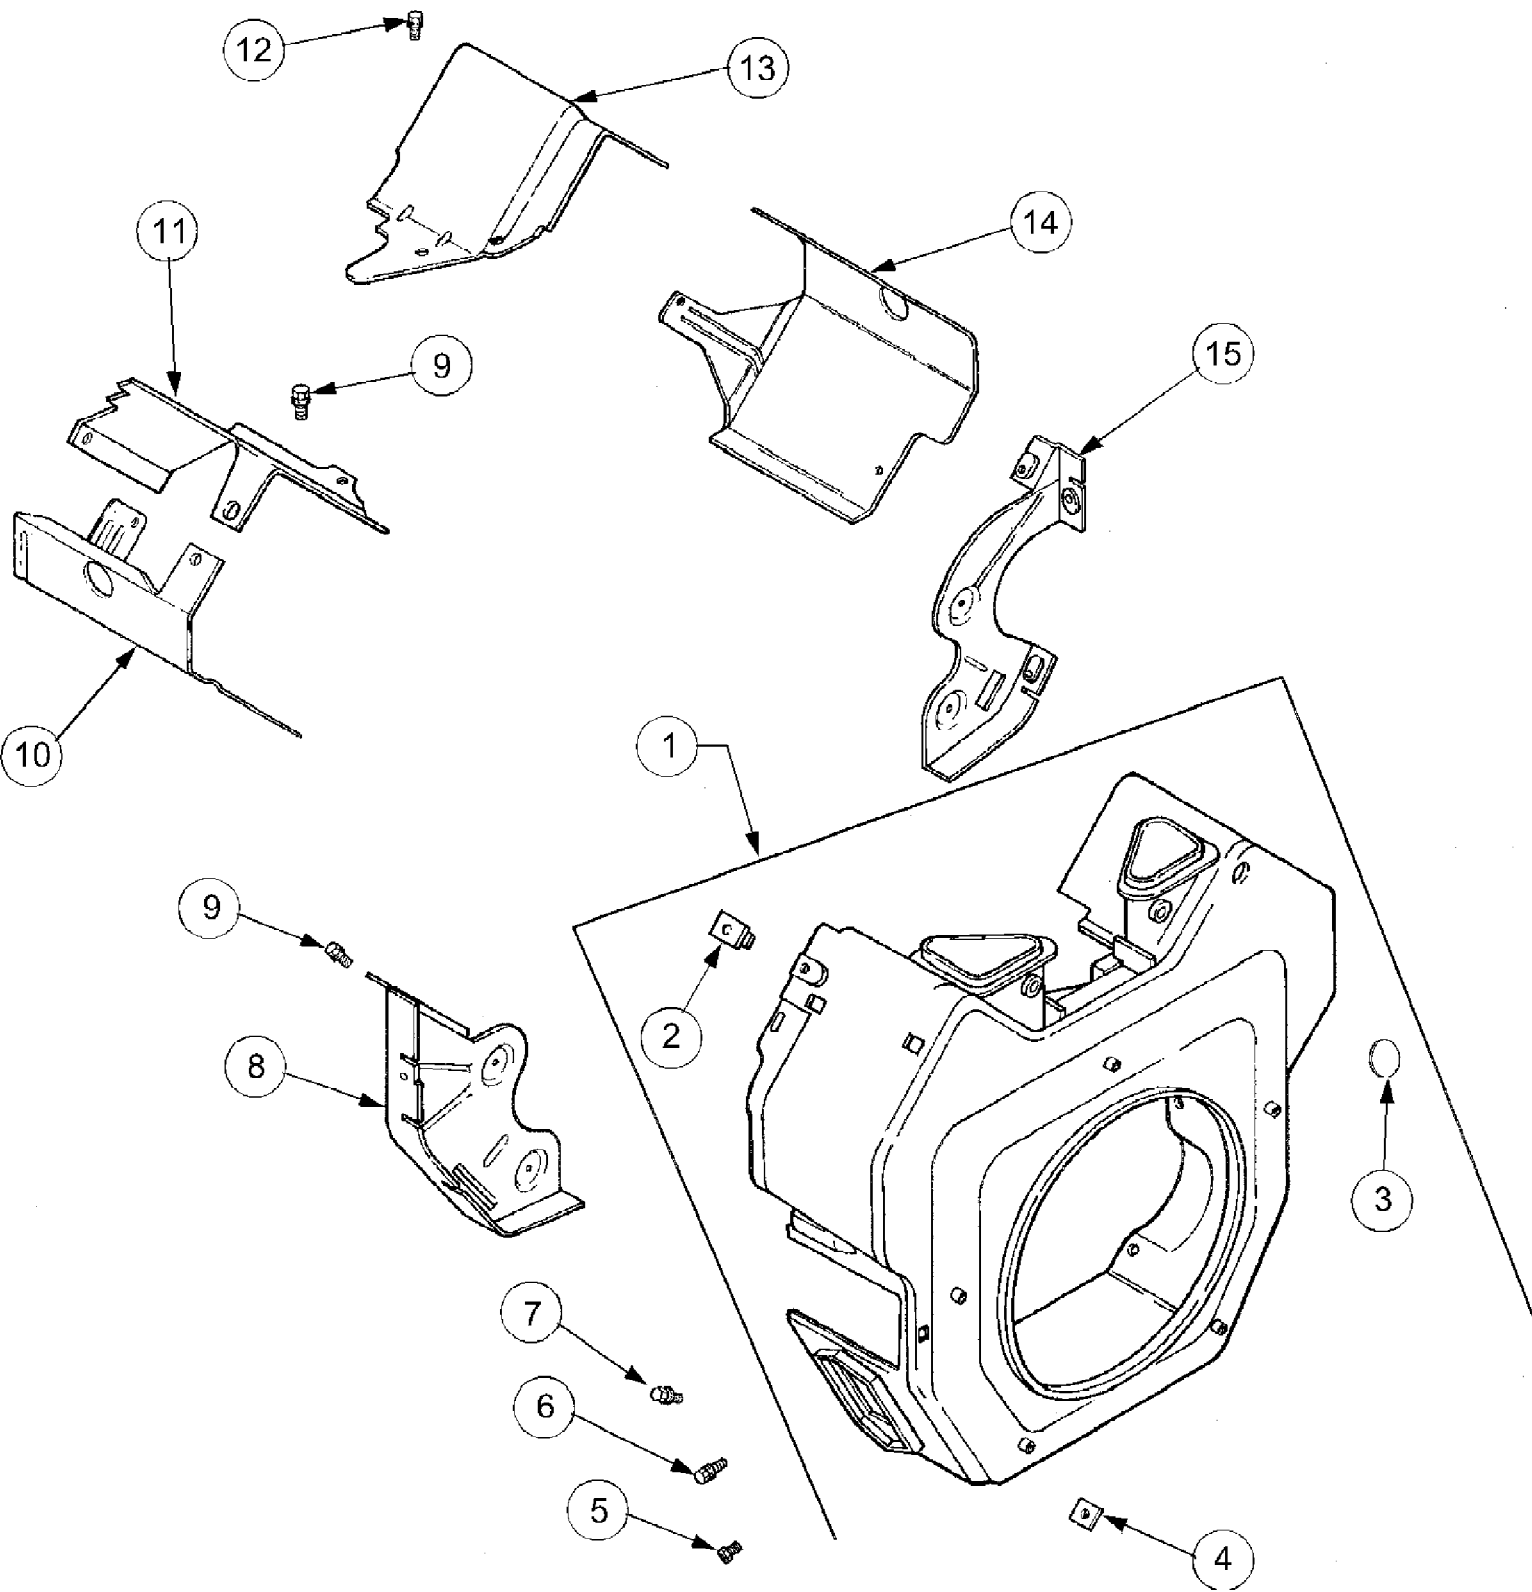

2185 Tractor S/N 1A031G & After
 Battery, Electrical Components And Switches

Page 4 of 66

Ref #	Part Number	Qty	S/P/F	Description
1	629-3068	1	S	Wire Harness, Main
	725-0157	4	/P	Tie, Self-Clinch Cable
	726-0154	5	S	Tie, Pushmount
	726-3055	9		Clip, Cable
2	783-0462	1	/P	Bracket, PTO Switch Retainer
3	710-0936	2		Screw, Truss Hd Tapp, #6 x .62
4	711-1094	1		Stud, Ground
5	712-3010	1	S	Nut, Hex, 5/16-18 GR5
6		1		Battery Cable Hardware
	710-3015	2	/P	Screw
	712-0271	2	/P	Sems Nut
7	721-0342	1	S	Gasket, Silicone
8	723-0445A	1	/P	Strap, Battery Retainer
9	759-3476A	1	S	Key, Ignition (Set of 2)
10	725-0340	1		Cover, Terminal Black
11	725-1346	1	S	Nut, Ignition Switch
12	725-1347	1	/P	Cap, Ignition Switch
13	725-1365	1	S	Bulb, Indicator
14	725-3243	2		Fuse, 25 Amp
15	725-1648	1	S	Relay
16	725-3007A	1	/P	Cover, Terminal Red
17	725-3159	1	S	Hour Meter
18	725-3163	1	S	Switch, Ignition
19	725-3164A	1	S	Switch, Interlock (Brake)
20	725-3166	1	S	Switch, Snap Mount - Normally Closed
21	725-3233	1	S	Switch, PTO
22	725-3234	1	S	Switch, Seat
23	725-3237	1		Cover, Terminal Red
24	736-0607	1	/P	Washer, External Lock, 5/16
25	729-0357	2		Holder, Fuse w/Mounting Clip
26	725-1707C	1	S	Battery
27	732-0696	1		Hook, Wire Rectangular