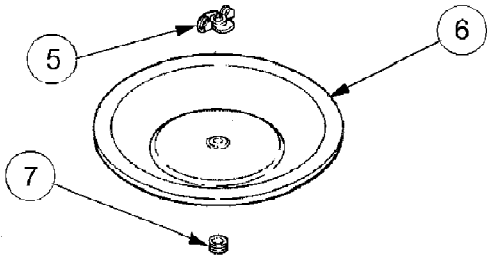

2185 Tractor S/N 1A031G & After
Air Intake And Filtration

Ref #	Part Number	Qty	S/P/F	Description
1	KH-54-755-01	1	S	Kit, Knob w/Seal (Incl. Ref #2,3)
2	KH-25-341-03	1	/P	Knob, Cover
3	KH-24-153-20-S	1		Seal, Air Cleaner Cover Knob
4	KH-24-096-31	1	S	Cover, Air Cleaner
5	KH-12-100-01	1	/P	Wing Nut
6	KH-24-096-01	1	/P	Cover, Inner Air Cleaner
7	KH-24-032-03	1	/P	Seal, Inner Air Cleaner
8	KH-24-083-02	1	S	Precleaner, Element
9	KH-47-083-03	1	S	Element, Air Cleaner
10	KH-M-0639016	3	S	Screw, Hex Flange, M6 x 1.0 x16
11	KH-24-126-21	1		Bracket, Air Cleaner Base
12	KH-24-094-03	1	S	Base, Air Cleaner
13	KH-M-0651055	4		Screw, Hex Flange, M6 x 1.0 x 55
14	KH-24-164-29	1		Manifold, Intake
15	KH-24-041-01	2	/P	Gasket, Intake Manifold
16	KH-24-041-06	1	/P	Gasket, Air Cleaner Base
17	KH-24-743-08	1		Kit, Air Cleaner Cover (Incl 1-4, 11)