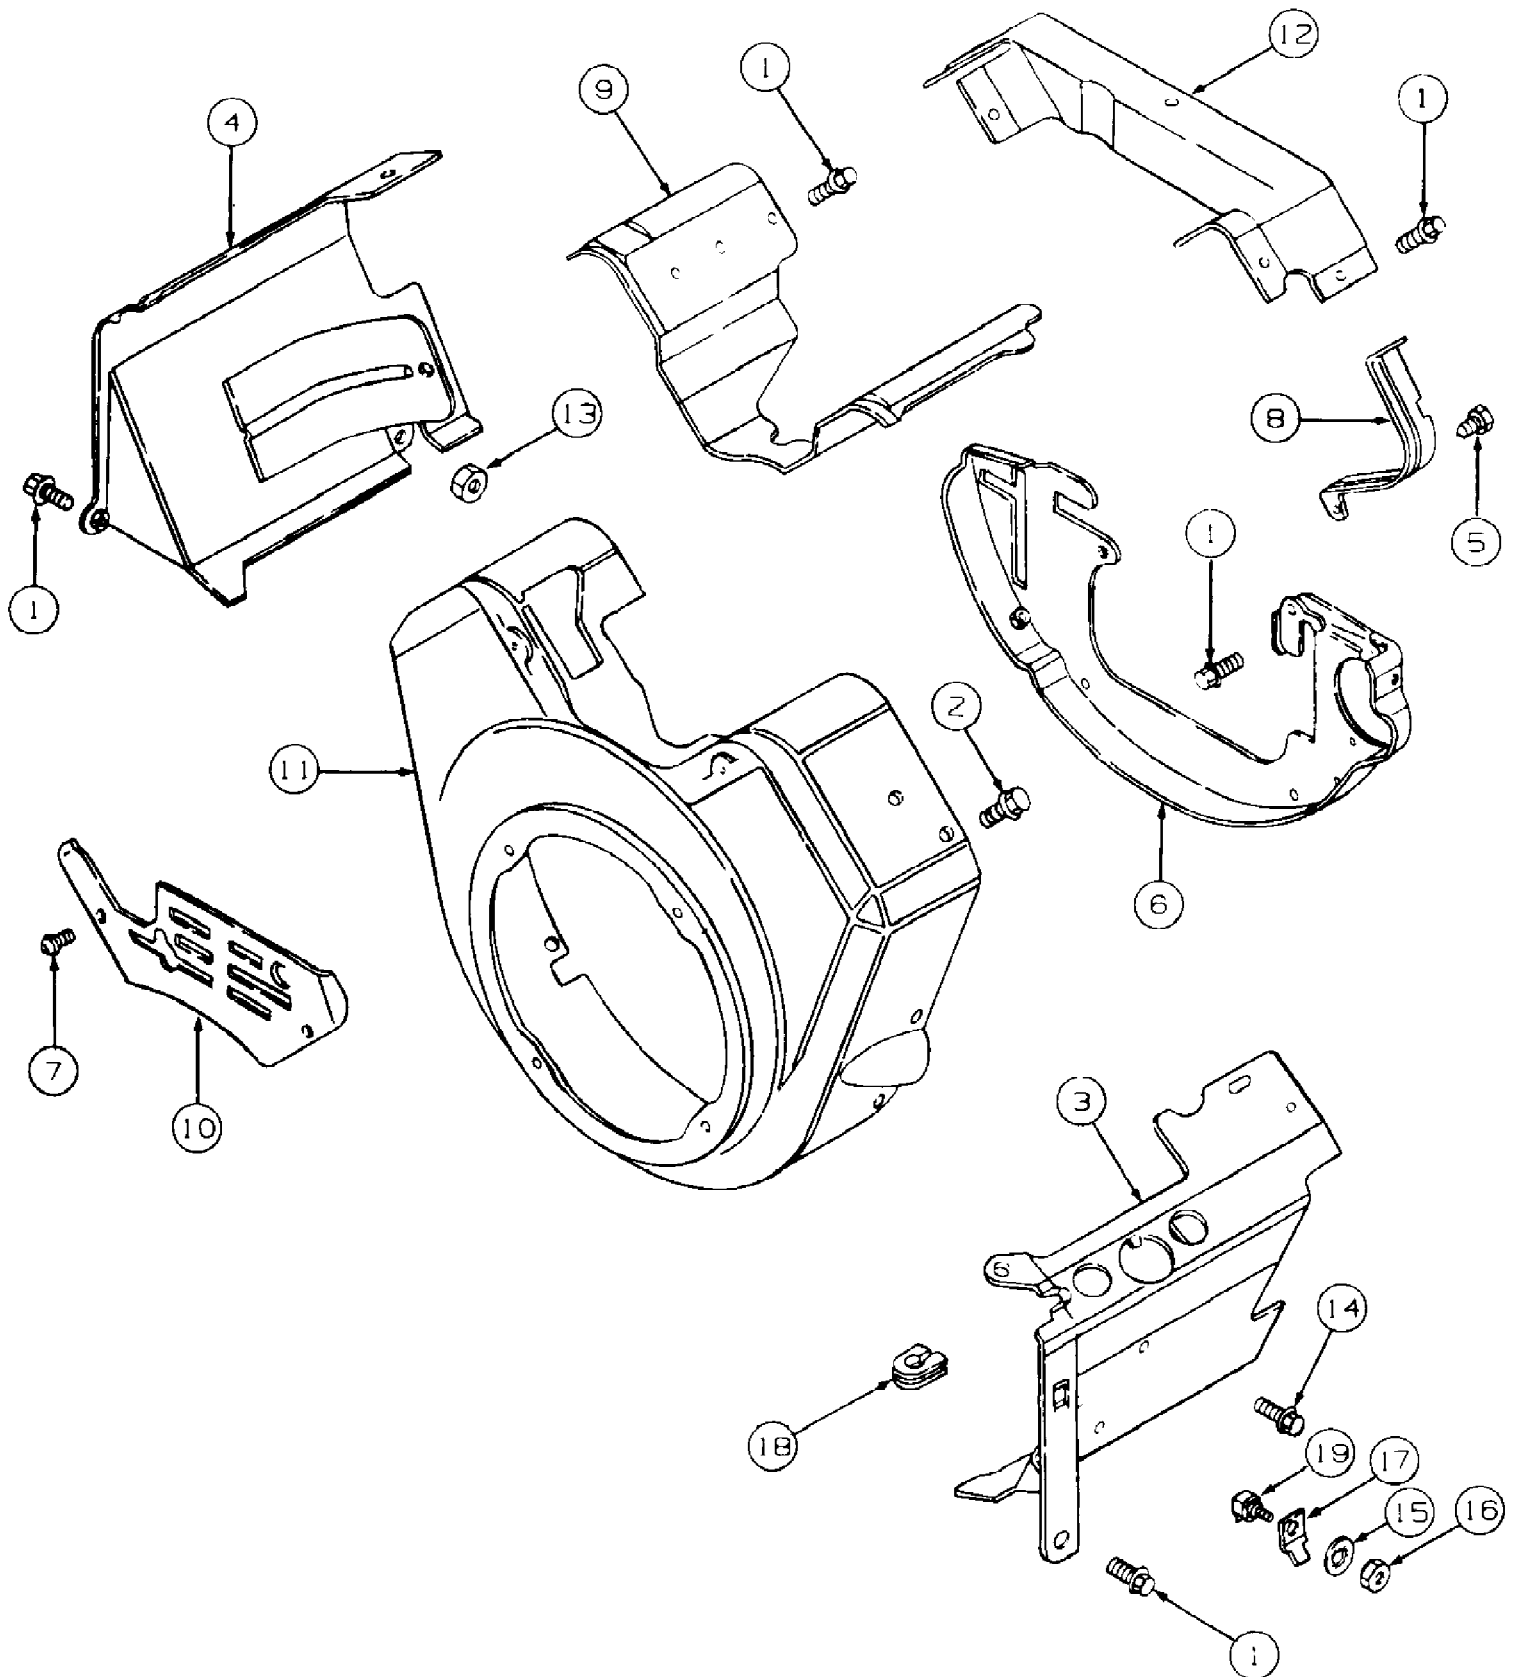

2165 Tractor S/N 239,001 - 326,005
Blower

Page 6 of 71

Ref #	Part Number	Qty	S/P/F	Description
1	BS-805406	21	S	Screw, Sems
2	BS-805025	1	S	Screw, Sems
3	BS-807870	1		Cover (Cylinder #1)
4	BS-807871	1		Cover (Cylinder #2)
5	BS-805260	2	S	Screw, Sems
6	BS-807663	1	S	Plate, Back
7	BS-805009	2	S	Screw, Sems
8	BS-805505	1		Shield
9	BS-805738	1		Cover
10	BS-805636	1		Cover, Carburetor
11	BS-807898	1	S	Housing, Blower
12	BS-807661	1	S	Cover, Valley Extension
13	BS-805383	1	S	Nut, Hex
14	BS-805448	2	S	Screw, Mtg
15	BS-92791	1	S	Washer, Lock, Internal Tooth
16	712-0142	1	/P	Nut, Hex
17	BS-93722	1	S	Terminal, Ground
18	BS-805641	2	S	Grommet, Cable
19	BS-398525	1	S	Insulator Assy