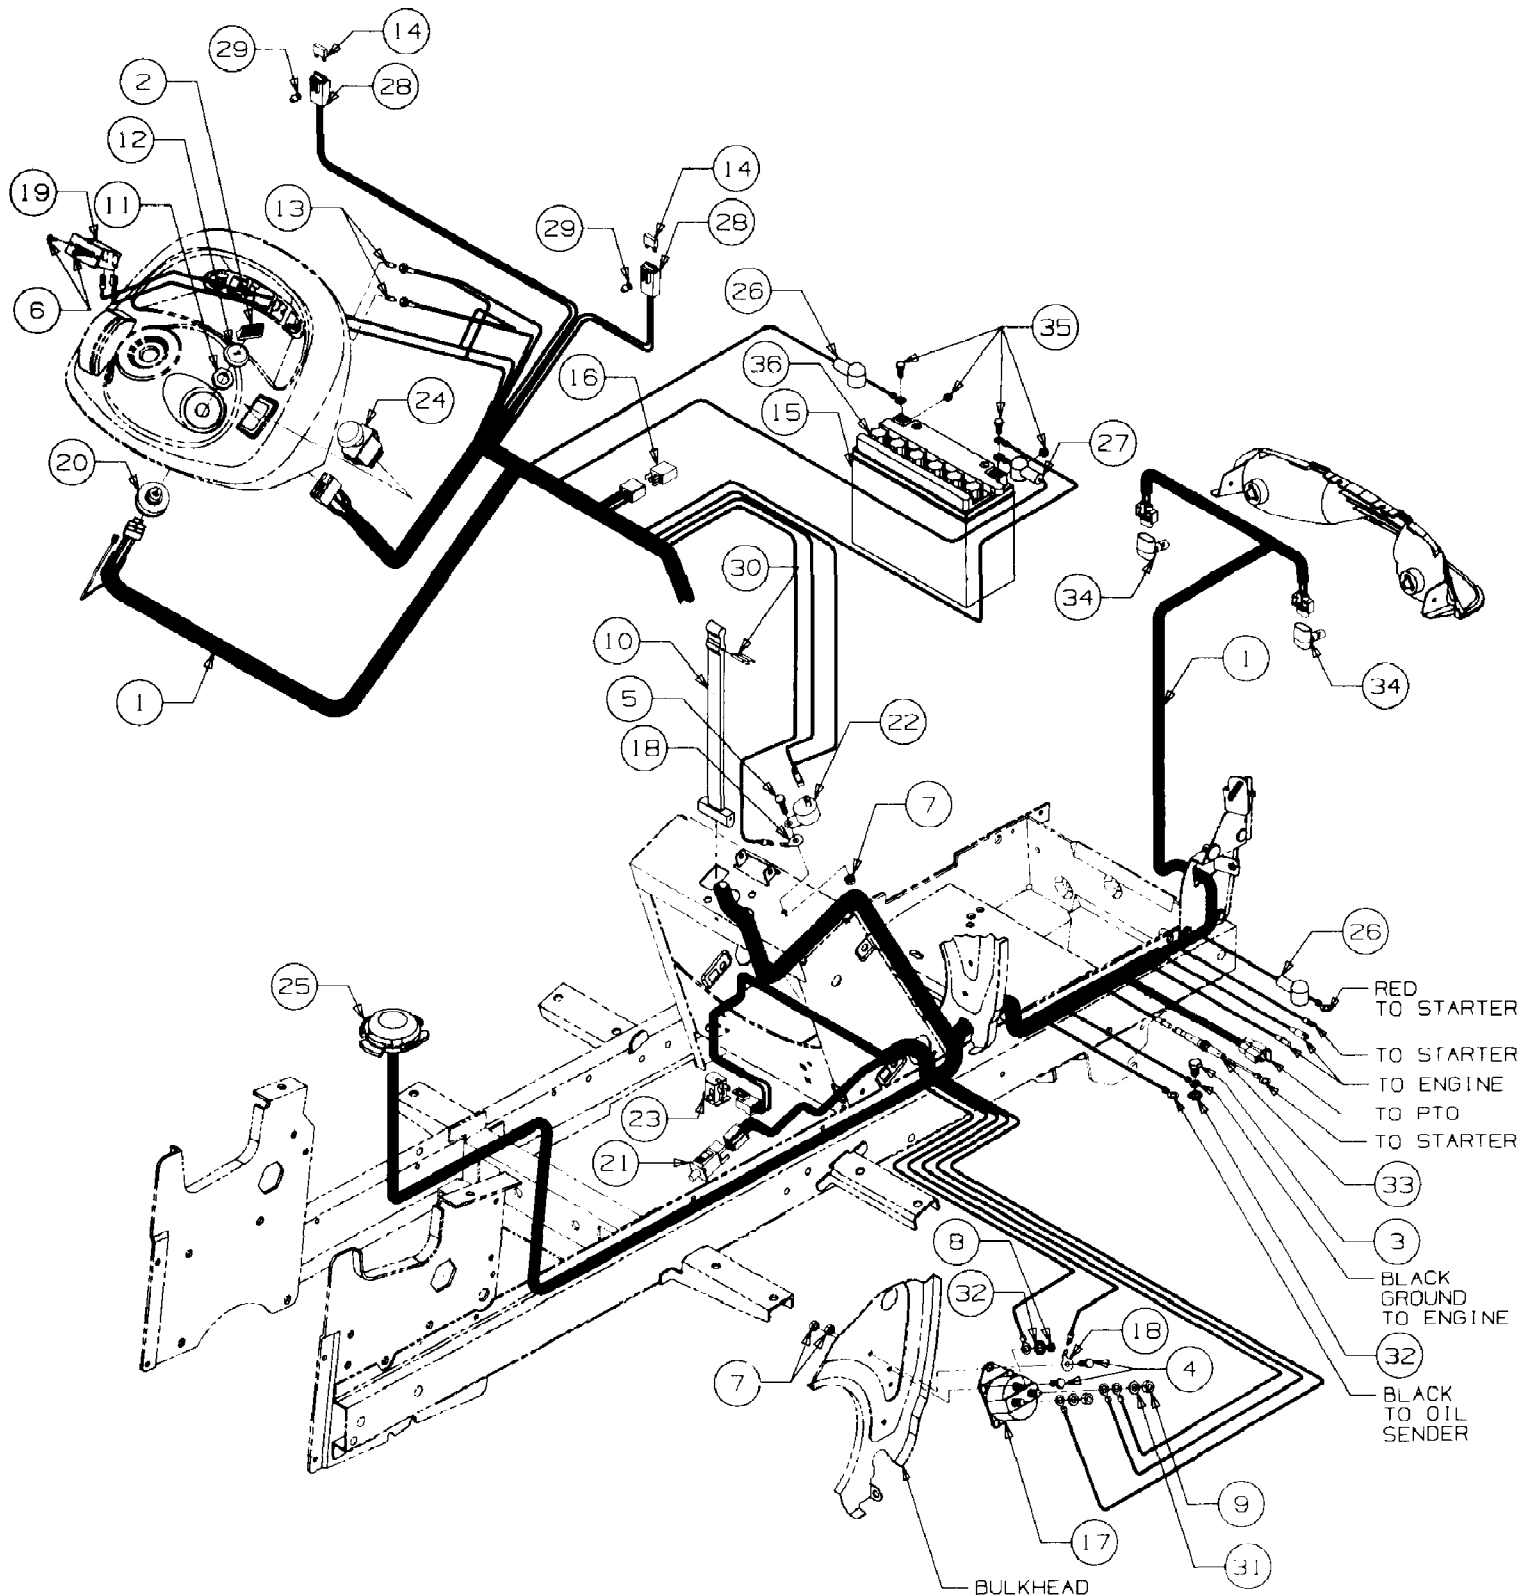

2165 Tractor S/N 239,001 - 326,005
Air Cleaner

Page 2 of 71

Ref #	Part Number	Qty	S/P/F	Description
1	BS-805406	2	S	Screw, Sems
2	BS-805655	1	S	Gasket, Air Cleaner
3	BS-807796	1	S	Bracket, Air Cleaner
4	BS-807857	1	S	Base, Air Cleaner
5	BS-394018	1	S	Cartridge, Air Cleaner
6	BS-807862	1	S	Cover, Air Cleaner
7	BS-491875	1	S	Knob, Air Cleaner
8	BS-805406	1	S	Screw, Sems
9	BS-805057	2	S	Screw, Sems
10	BS-271271	1	S	Element, Foam
11	BS-807797	1	S	Shield Assy
12	BS-805631	1	S	Plate, Air Cleaner
13	BS-805632	1	S	Tube, Air Inlet
14	779-3602	1		Label, V-Twin Engine