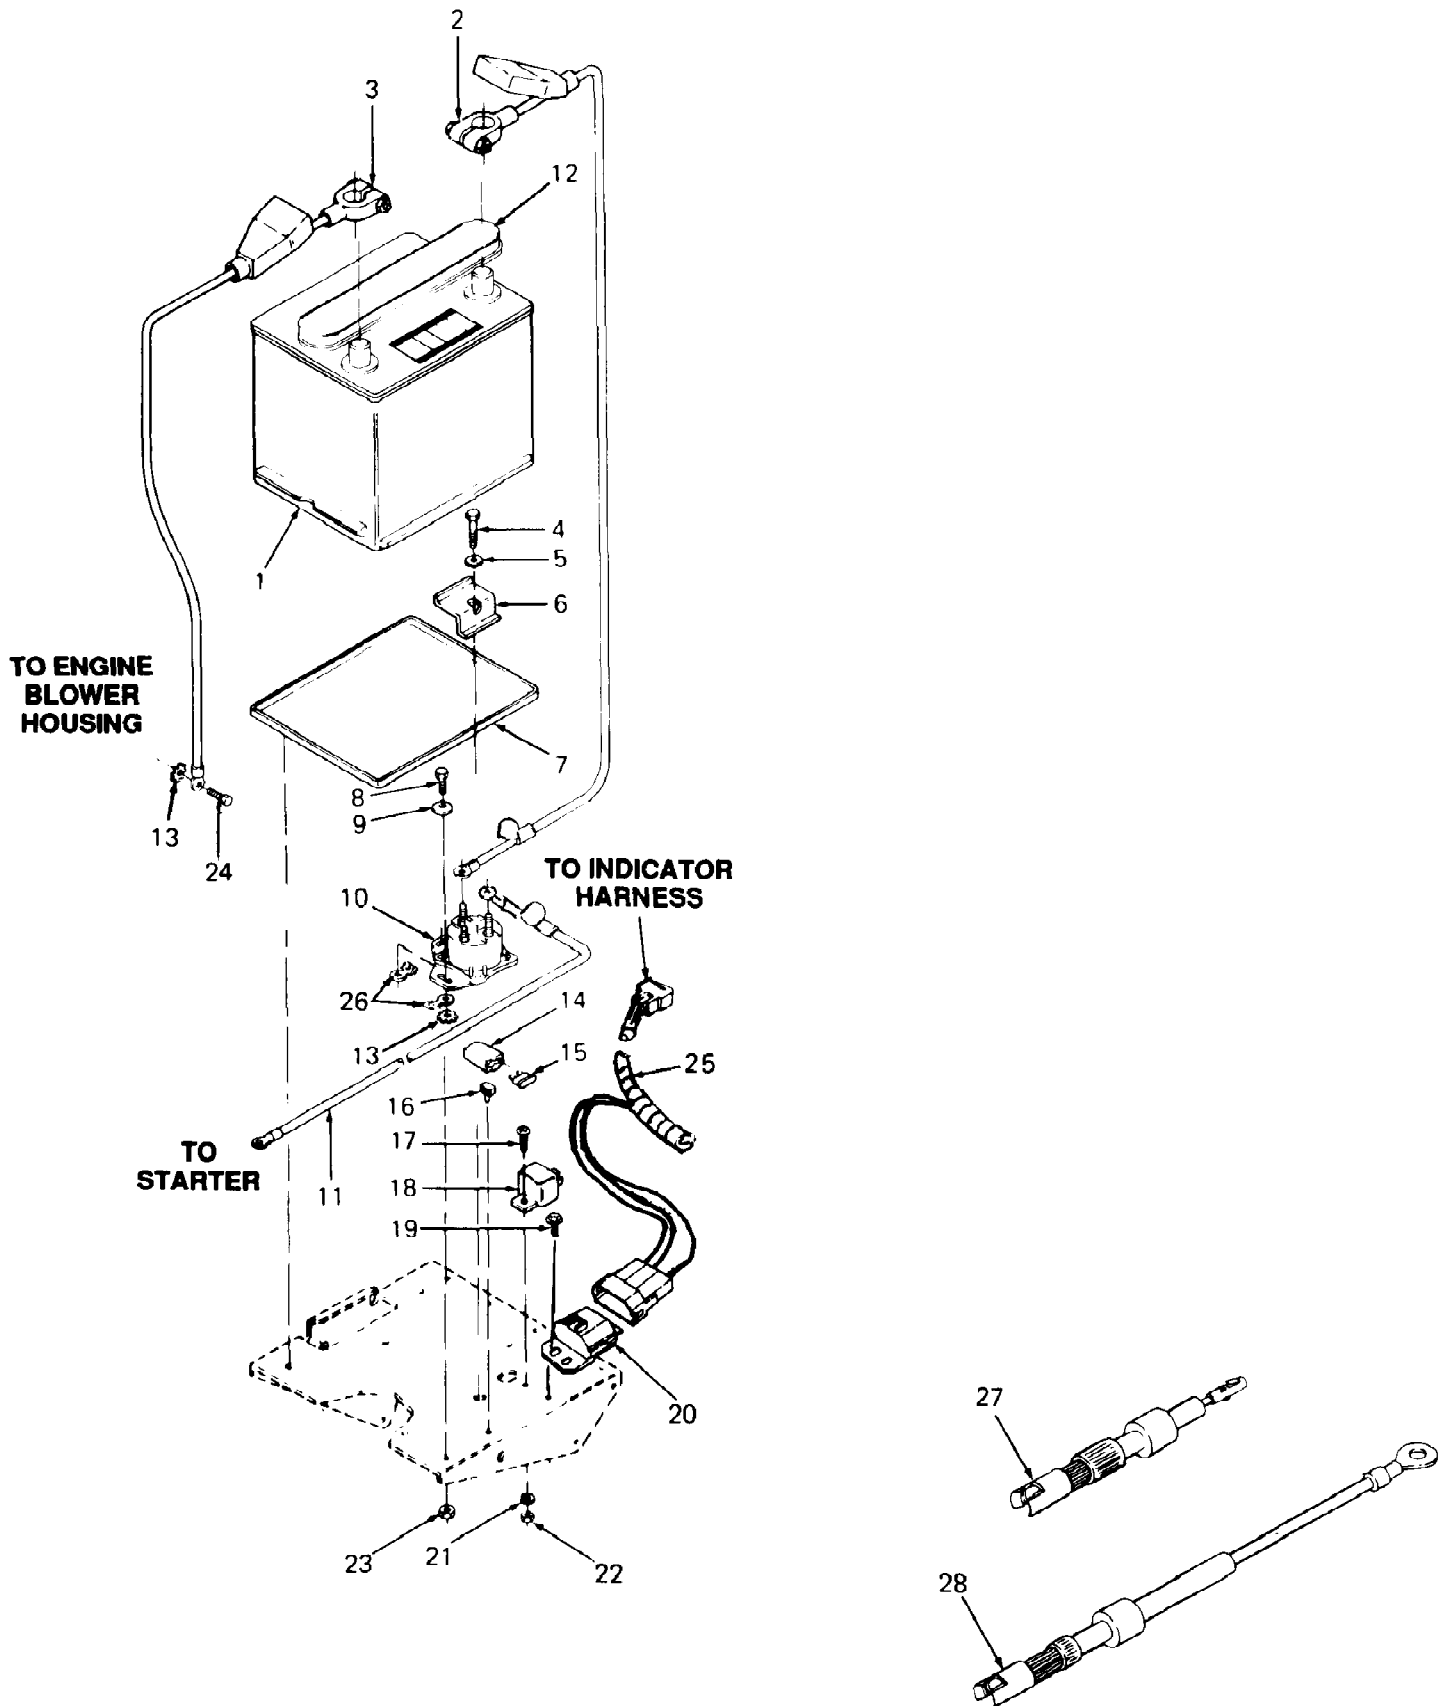

Air Cleaner

1641 S/N 880,001 - 899,000
Air Cleaner

Ref #	Part Number	Qty	S/P/F	Description
1	BS-805406	2	S	Screw, Sems
2	BS-805655	1	S	Gasket, Air Cleaner
3	BS-807796	1	S	Bracket, Air Cleaner
4	BS-807857	1	S	Base, Air Cleaner
5	BS-394018	1	S	Cartridge, Air Cleaner
6	BS-807862	1	S	Cover, Air Cleaner
7	BS-491875	1	S	Knob, Air Cleaner
8	BS-805406	1	S	Screw, Sems
9	BS-805057	1	S	Screw, Sems
10	BS-272490	1	S	Element, Foam
11	BS-807797	1	S	Shield Assy
12	BS-805631	1	S	Plate, Air Cleaner
13	BS-805632	1	S	Tube, Air Inlet
14	779-3602	1		Label, Vanguard Engine

1641 S/N 880,001 - 899,000
Battery And Electrical Components

Page 4 of 84

Ref #	Part Number	Qty	S/P/F	Description
1	725-3174	1	S	Battery
2	725-3197A	1	/P	Cable, Positive Battery
3	725-3198	1		Cable, Negative Battery
4	710-3083	1	/P	Screw, Hex Cap, 5/16-18 X 1.38 Lg
5	736-0275	1	S	Washer, Flat, .34 X .68 X .062 Thk
6	703-1823	1	S	Hold Down, Battery
7	731-3105	1		Tray, Battery
8	710-0751	2	/P	Screw, Hex Cap, 1/4-20 X .62 Lg GR5
9	736-0270	2	/P	Washer, Bell, .265 X .75 X .062 Thk
10	725-1426	1	S	Solenoid
	736-0119	2	S	Washer, Lock, 5/16
	712-3010	2	S	Nut, Hex, 5/16-18 GR5
11	725-3206	1	S	Cable, Starter
12	759-3653	1		Cap, Battery Vent
	759-3654	1		Tube, Battery Vent
13	736-3006	2	/P	Washer, Int-Ext, 1/4
14	729-0207	1		Holder, Fuse
15	725-1381	1	S	Fuse, 20 Amp
16	729-0209	1		Clip, Fuse Holder Mtg
17	710-0473	1	/P	Screw, Truss Mach, #10-24 X .50 Lg
18	725-1375	1	S	Relay
19	710-0599	1	/P	Screw, Hex Wash HD TT, 1/4-20 X .50 Lg
20	725-3251	1	S	Module, Voltage Sensor
21	736-0722	1	S	Washer, Lock, #10
22	712-0121	1	S	Nut, Hex, #10-24
23	712-0291	2	S	Nut, Hex Center Lock, 1/4-20
24	BS-805406	1	S	Screw, Sems
25		1		Main Harness (Refer to "Electrical" illustration and parts list.)
26	725-3147	2		Lug, Quick Connect
27	759-3675	1		Diode Assy (Located in upper connector block of main harness)
28	759-3689	1	S	Diode Assy w/Lead (Located in lower main harness at starter)