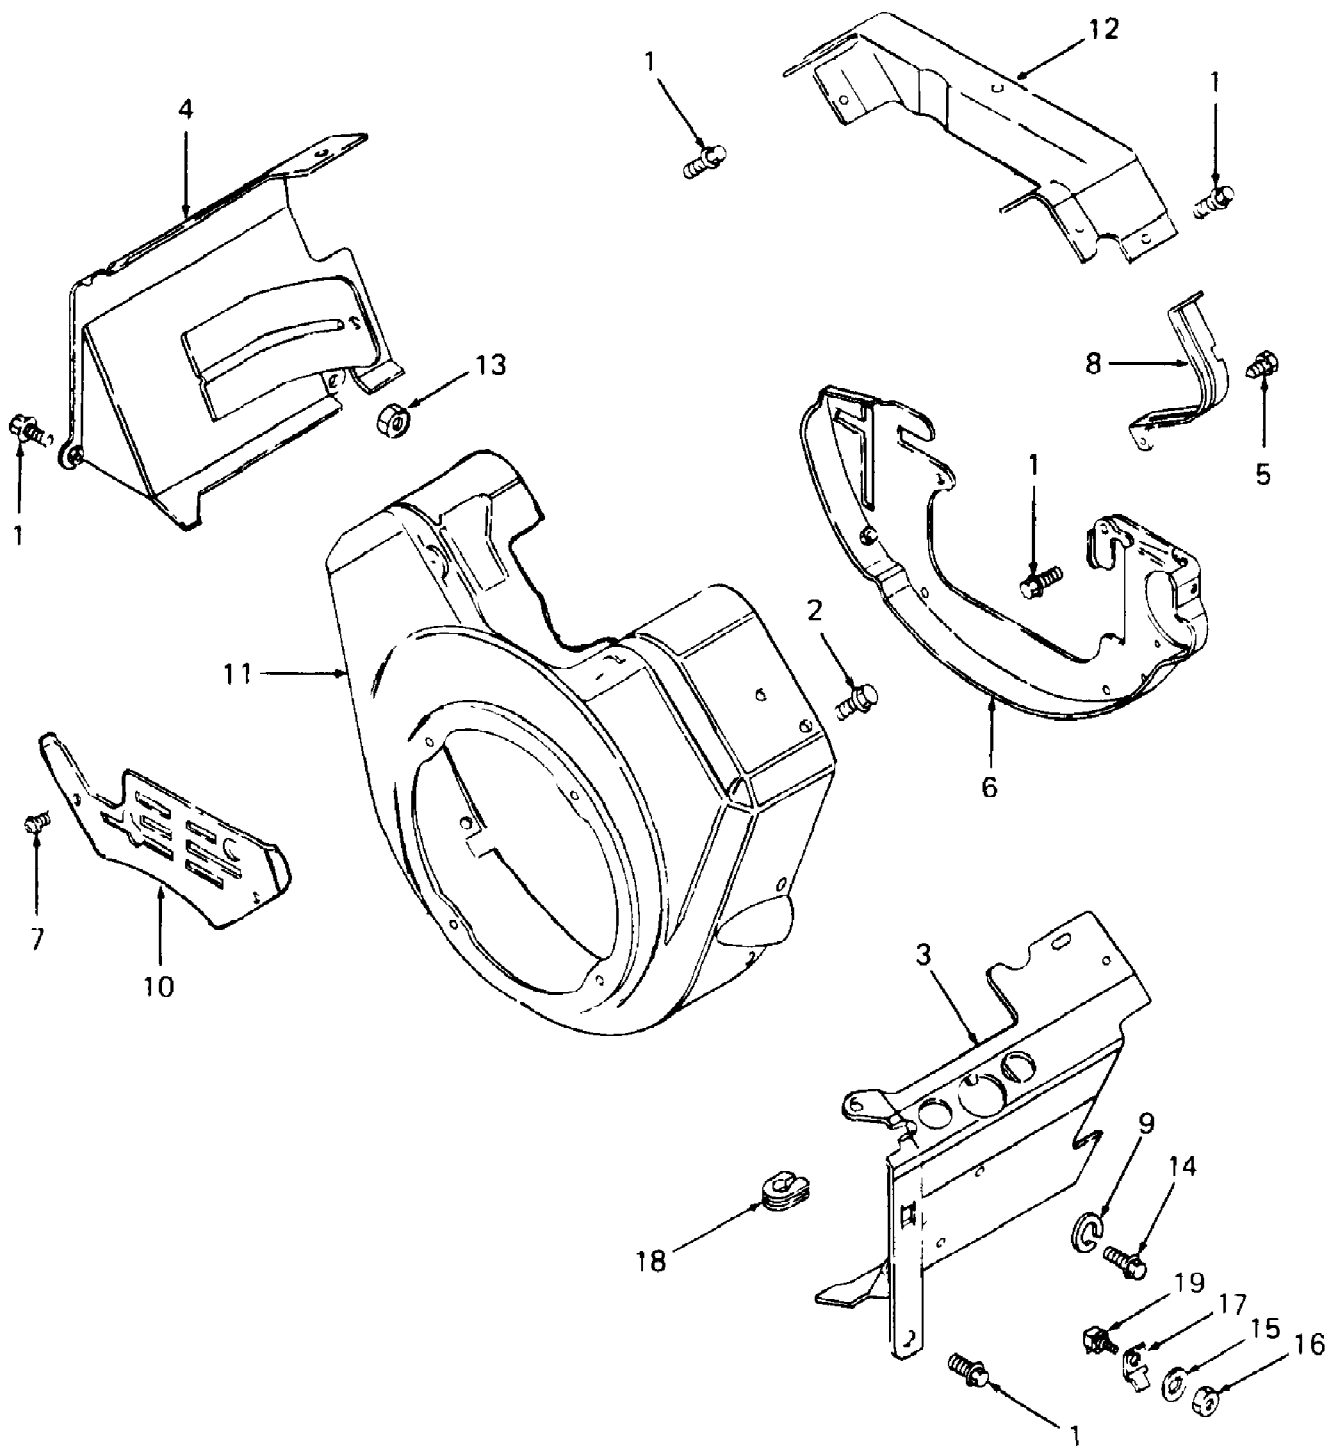

1641 S/N 880,001 - 899,000
Blower Housing

1641 S/N 880,001 - 899,000

Page 8 of 84

Blower Housing

Ref #	Part Number	Qty	S/P/F	Description
1	BS-805406	21	S	Screw, Sems
2	BS-805025	1	S	Screw, Sems
3	BS-808099	1		Cover (Cylinder #1)
4	BS-808100	1		Cover (Cylinder #2)
5	BS-805260	2	S	Screw, Sems
6	BS-807663	1	S	Plate, Back
7	BS-805009	2	S	Screw, Sems
8	BS-805505	1		Shield
9	BS-805449	2		Washer, Lock
10	BS-805841	1	S	Cover, Carburetor
11	BS-807898	1	S	Housing, Blower
12	BS-807978	1		Cover, Valley Extension
13	BS-805383	1	S	Nut, Hex
14	BS-805448	2	S	Screw, Mtg
15	BS-92791	1	S	Washer, Lock, Internal Tooth
16	712-0142	1	/P	Nut, Hex
17	BS-93722	1	S	Terminal, Ground
18	BS-805641	1	S	Grommet, Cable
19	BS-398525	1	S	Insulator Assy