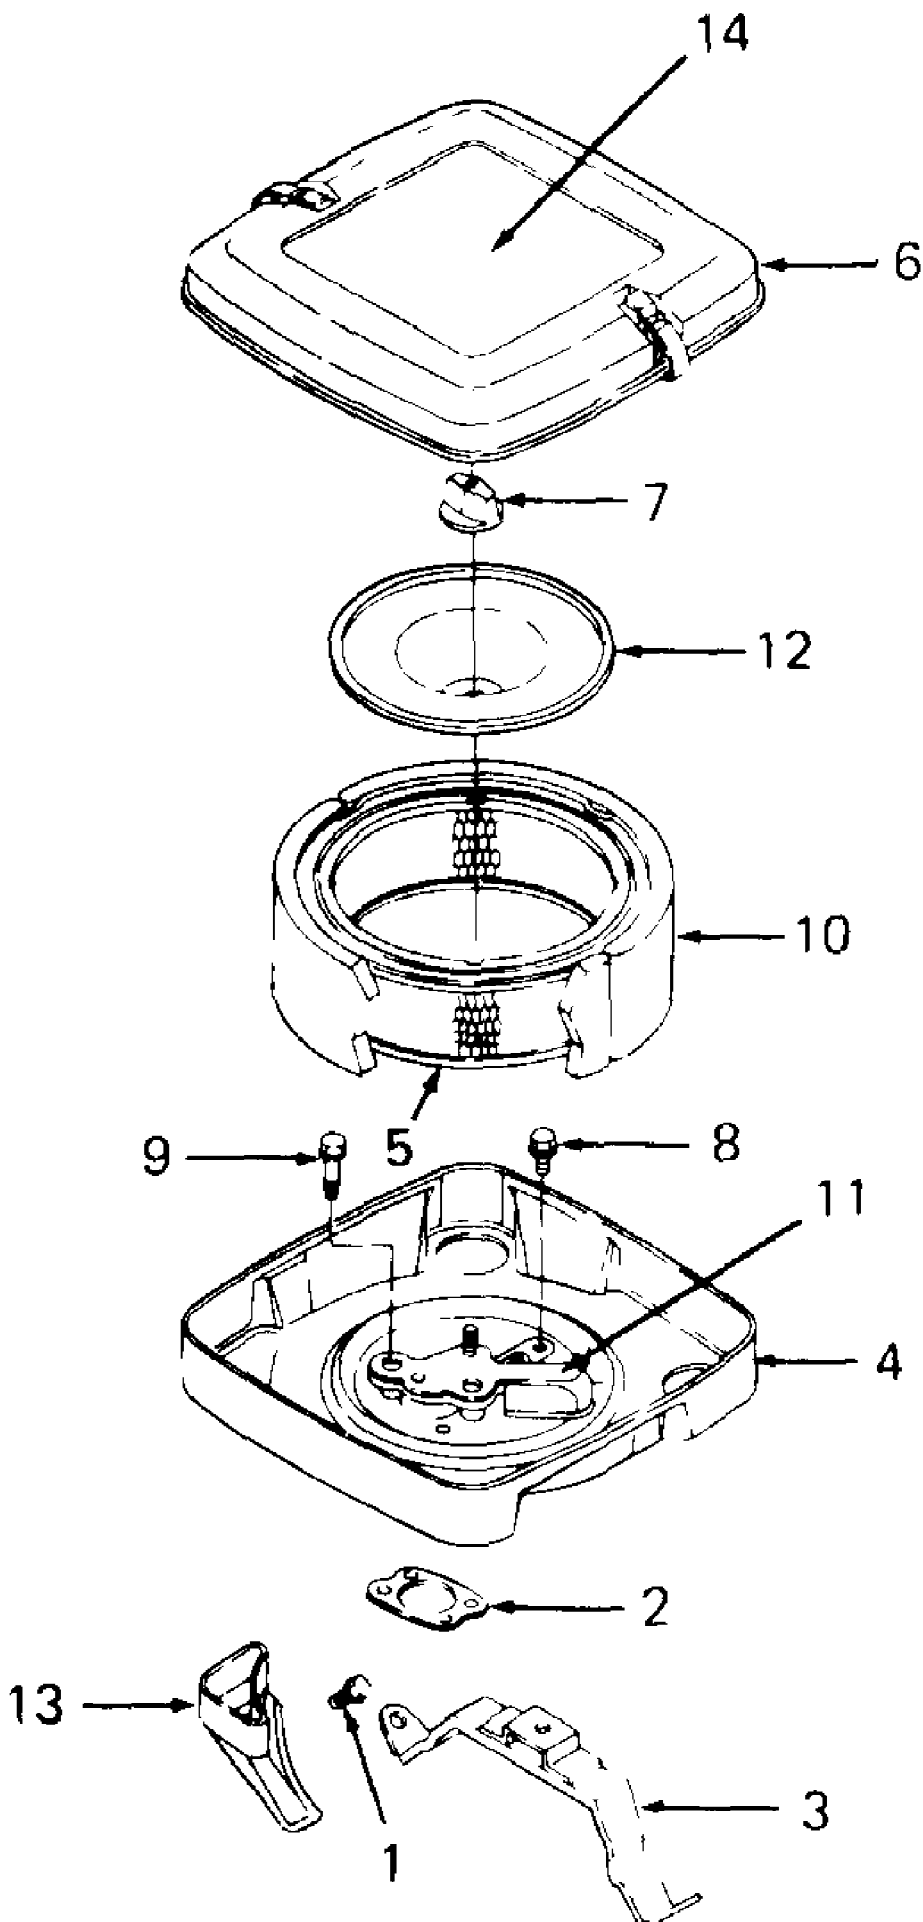

Air Cleaner

1641 S/N 880,001 - 899,000
Air Cleaner

Ref #	Part Number	Qty	S/P/F	Description
1	BS-805406	2	S	Screw, Sems
2	BS-805655	1	S	Gasket, Air Cleaner
3	BS-807796	1	S	Bracket, Air Cleaner
4	BS-807857	1	S	Base, Air Cleaner
5	BS-394018	1	S	Cartridge, Air Cleaner
6	BS-807862	1	S	Cover, Air Cleaner
7	BS-491875	1	S	Knob, Air Cleaner
8	BS-805406	1	S	Screw, Sems
9	BS-805057	1	S	Screw, Sems
10	BS-272490	1	S	Element, Foam
11	BS-807797	1	S	Shield Assy
12	BS-805631	1	S	Plate, Air Cleaner
13	BS-805632	1	S	Tube, Air Inlet
14	779-3602	1		Label, Vanguard Engine

1641 S/N 880,001 - 899,000
Battery And Electrical Components

Page 4 of 84

Ref #	Part Number	Qty	S/P/F	Description
1	725-3174	1	S	Battery
2	725-3197A	1	/P	Cable, Positive Battery
3	725-3198	1		Cable, Negative Battery
4	710-3083	1	/P	Screw, Hex Cap, 5/16-18 X 1.38 Lg
5	736-0275	1	S	Washer, Flat, .34 X .68 X .062 Thk
6	703-1823	1	S	Hold Down, Battery
7	731-3105	1		Tray, Battery
8	710-0751	2	/P	Screw, Hex Cap, 1/4-20 X .62 Lg GR5
9	736-0270	2	/P	Washer, Bell, .265 X .75 X .062 Thk
10	725-1426	1	S	Solenoid
	736-0119	2	S	Washer, Lock, 5/16
	712-3010	2	S	Nut, Hex, 5/16-18 GR5
11	725-3206	1	S	Cable, Starter
12	759-3653	1		Cap, Battery Vent
	759-3654	1		Tube, Battery Vent
13	736-3006	2	/P	Washer, Int-Ext, 1/4
14	729-0207	1		Holder, Fuse
15	725-1381	1	S	Fuse, 20 Amp
16	729-0209	1		Clip, Fuse Holder Mtg
17	710-0473	1	/P	Screw, Truss Mach, #10-24 X .50 Lg
18	725-1375	1	S	Relay
19	710-0599	1	/P	Screw, Hex Wash HD TT, 1/4-20 X .50 Lg
20	725-3251	1	S	Module, Voltage Sensor
21	736-0722	1	S	Washer, Lock, #10
22	712-0121	1	S	Nut, Hex, #10-24
23	712-0291	2	S	Nut, Hex Center Lock, 1/4-20
24	BS-805406	1	S	Screw, Sems
25		1		Main Harness (Refer to "Electrical" illustration and parts list.)
26	725-3147	2		Lug, Quick Connect
27	759-3675	1		Diode Assy (Located in upper connector block of main harness)
28	759-3689	1	S	Diode Assy w/Lead (Located in lower main harness at starter)