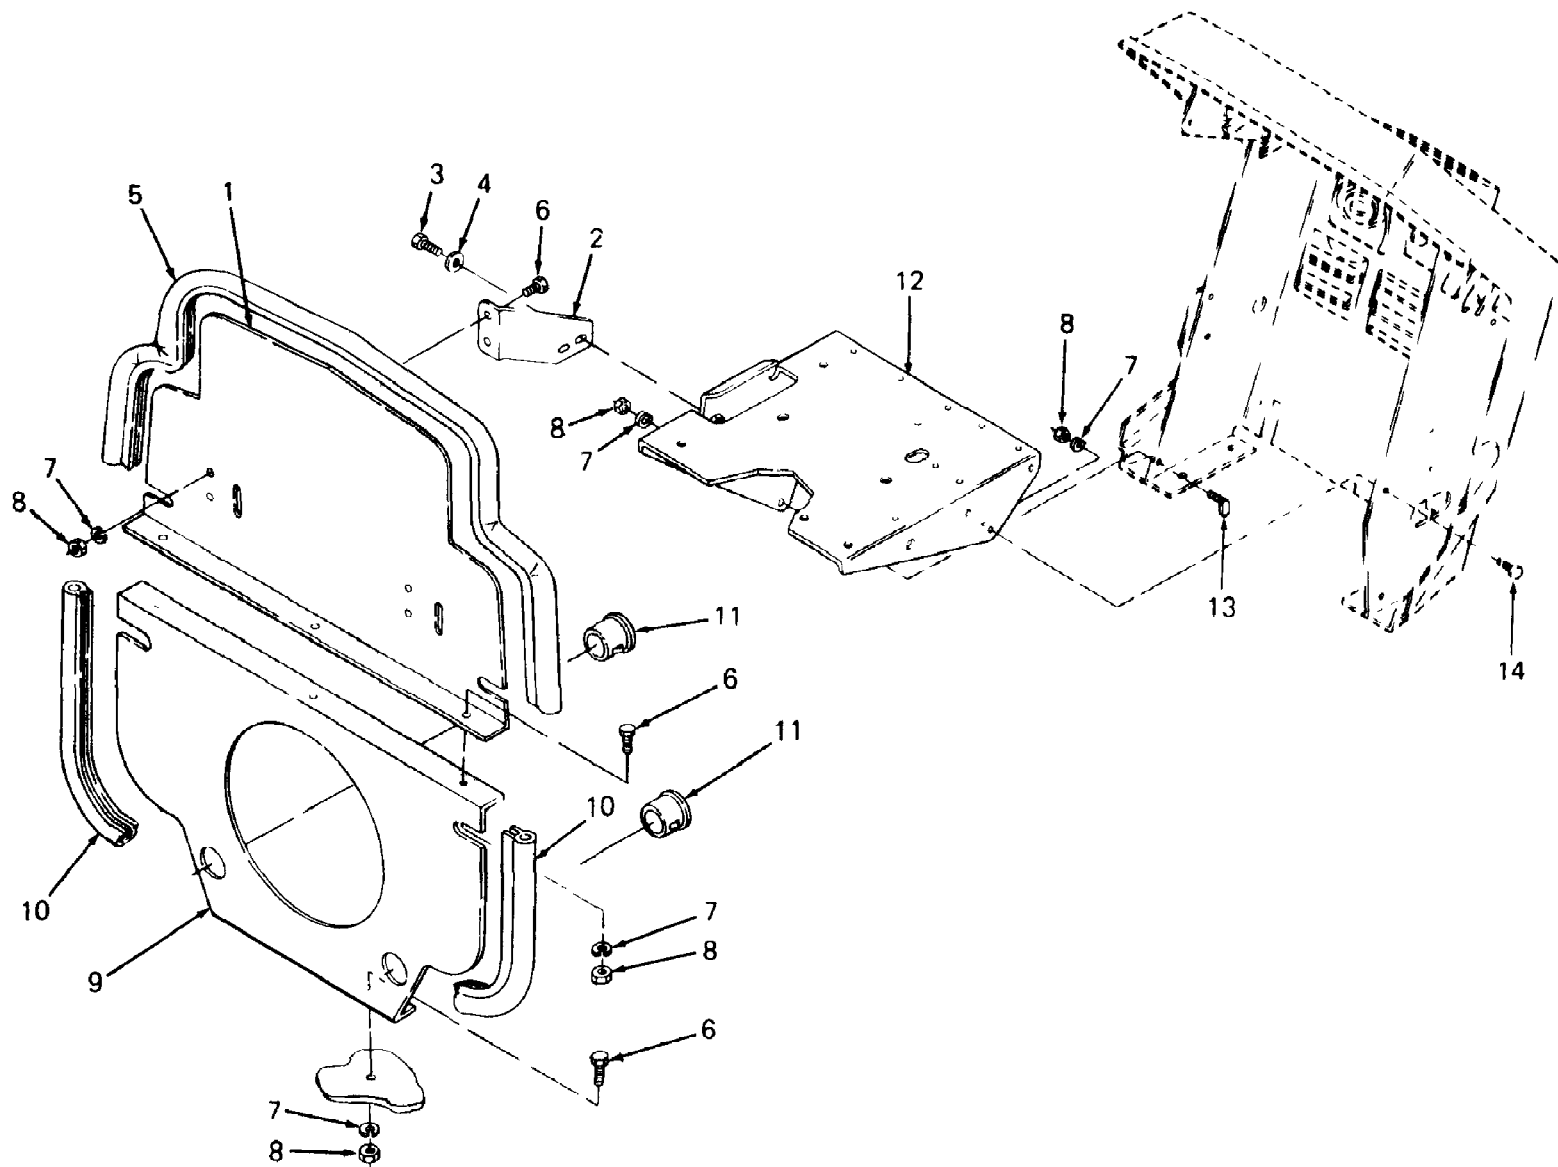

1641 S/N 880,001 - 899,000
Battery Tray And Bulkhead

1641 S/N 880,001 - 899,000
Battery Tray And Bulkhead

Page 6 of 84

Ref #	Part Number	Qty	S/P/F	Description
1	703-2144	1		Bulkhead, Upper
2	703-2142	2		Bracket, Bulkhead
3	710-3039	2	/P	Screw, Hex Cap, 5/16-18 X .50 Lg GR5
4	736-0242	2	/P	Washer, Bell, .345 X .88 X .060 Thk
5		1		Seal, Bulkhead, 36" Lg (Order Part No. 723-3004, 56" Lg, & cut to fit)
6	710-3013	8	/P	Screw, Hex Cap, 1/4-20 X .50 Lg GR5
7	736-0329	12	S	Washer, Lock, 1/4
8	712-3006	12	/P	Nut, Hex, 1/4-20 GR5
9	703-2143	1		Bulkhead, Lower
10		2		Seal, Bulkhead, 10" Lg (Order Part No. 723-3060, 17" Lg, & cut to fit)
11	723-3042	2	/P	Bushing, Snap, 7/8 ID
12	703-1827	1	S	Tray Assy, Battery
13	710-3012	1		Bolt, J-Type, 1/4-20
14	710-0751	3	/P	Screw, Hex Cap, 1/4-20 X .62 Lg GR5