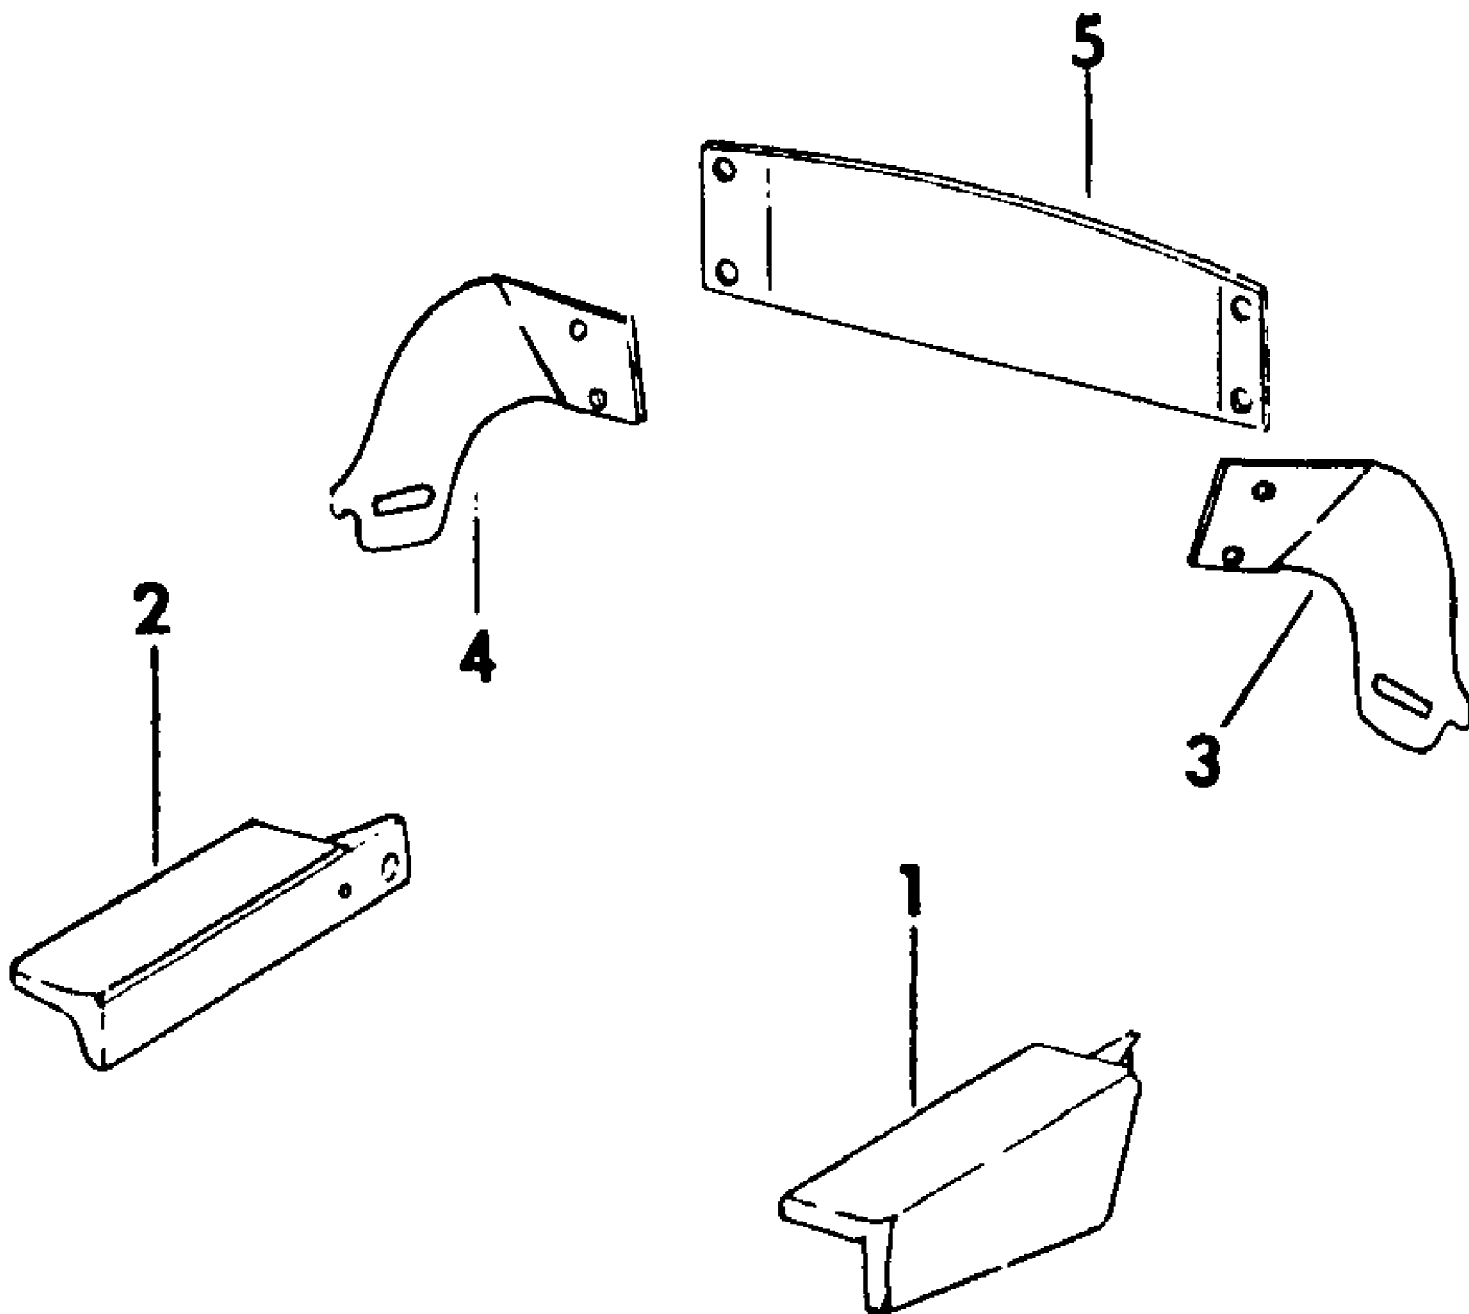

1450
Armrest

1450
Armrest

Page 2 of 95

Ref #	Part Number	Qty	S/P/F	Description
1	IH-117265-C1	1		Rest, Arm, LH
2	IH-117266-C1	1		Rest, Arm, RH
3	IH-117267-C1	1		Bracket, Mounting, LH
4	IH-117268-C1	1		Bracket, Mounting, RH
5	IH-117269-C1	1		Bracket, Arm Brace
	IH-117331-C1	2		Nut, Pivot
	IH-117332-C1	2		Bolt, Slide Pivot
	IH-117333-C1	2		Washer, Belleville
	710-0323	4	/P	Screw, 5/16-18 X 3/16 Pan Hd Cr Rec Mach

1450
Battery Holder

Page 3 of 95

1450
Battery Holder

Ref #	Part Number	Qty	S/P/F	Description
1	IH-544149-R1	1	S	Bolt, Battery Hold Down (Used only w/clamp IH-549131-R1)
	712-3044	1		Nut, 1/4-20 C-Z Type A Wing (Optional w/KH-X-276-7)
	KH-X-276-7	1	S	Nut, 1/4-20 Type A Wing (Optional w/712-3044)
2		1		Clamp, Battery Hold Down (Order Ref No. 3)
3	703-0017	1	S	Strap Assy, Battery
4	747-3006	2		Hook, Battery