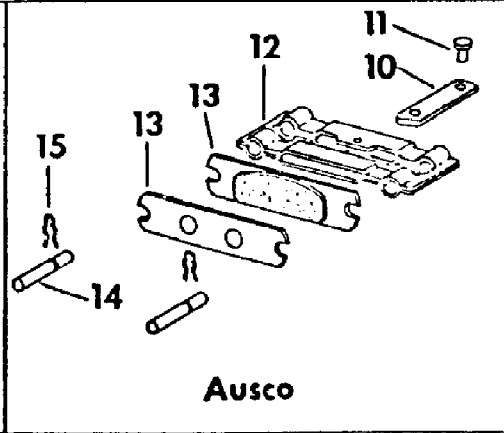

1450
Battery Holder

Page 3 of 95

1450
Battery Holder

Ref #	Part Number	Qty	S/P/F	Description
1	IH-544149-R1	1	S	Bolt, Battery Hold Down (Used only w/clamp IH-549131-R1)
	712-3044	1		Nut, 1/4-20 C-Z Type A Wing (Optional w/KH-X-276-7)
	KH-X-276-7	1	S	Nut, 1/4-20 Type A Wing (Optional w/712-3044)
2		1		Clamp, Battery Hold Down (Order Ref No. 3)
3	703-0017	1	S	Strap Assy, Battery
4	747-3006	2		Hook, Battery

Brake Caliper Assembly-Tractors With Caliper Brakes

1

9

16

Brake Caliper Assembly-Tractors With Caliper Brakes

Ref #	Part Number	Qty	S/P/F	Description
1	IH-528822-R91	2	S	Caliper Assy, Brake (Order IH-57953-C91 LH & IH-60735-C91 RH)
2	IH-531636-R1	1		Lever Assy, Cam
3		1		Brake Assy, Actuator Cam (Order IH-57953-C91 or IH-60735-C91)
4		1		Carrier, Flat Plate (Order IH-57953-C91 or IH-60735-C91)
5		2		Liner, Brake (Order kit IH-544835-R91)
	IH-24699-R1	4		Rivet, 9/64 X 7/16 Fl Hd Tubular Brass
6	IH-530678-R1	2		Spring, Compression
7	IH-528823-R1	2		Spacer, Caliper
8	~NLA	1		Carrier, Rib Plate
		2		Screw, 3/8-24 X 2-1/4 Znd Hex Hd Cap (Common Hardware, Purchase Locally)
	712-0214	2	S	Nut, 3/8-24 Hex Lock
9	IH-57953-C91	1	S	Caliper Assy, Brake LH
	IH-60735-C91	1		Caliper Assy, Brake RH
10	~NLA	1		Lever, Actuator
11		1		Pin, 3/8 X 3/4 C-Z Rod End (Common Hardware, Purchase Locally)
		1		Pin, 3/32 X 5/8 C-Z Cot (Common Hardware, Purchase Locally)
12	~NLA	1		Bracket, Secondary
13	IH-548122-R1	2	S	Stator
14	IH-548121-R1	2		Pin, Straight
15	IH-148150	2		Retainer, 3/8 Spring
16	IH-57953-C91	1	S	Brake Assy, Spot LH
	IH-60735-C91	1		Brake Assy, Spot RH
17	IH-57954-C1	1		Bracket, Secondary
18	IH-548122-R1	2	S	Stator
19	IH-57957-C1	1		Lever, Actuating
20	IH-57955-C1	2		Bolt, Shoulder
21	IH-57956-C1	2		Nut, Lock
	IH-544835-R91	1		Kit, Brake Lining (For caliper assy IH-528822-R91) Liner Rivet Spring