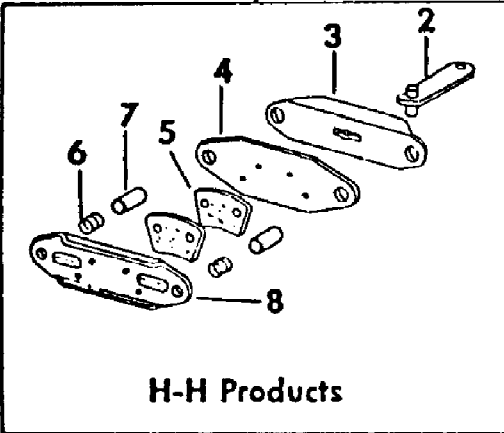

1450
Battery Holder

Page 3 of 95

1450
Battery Holder

Ref #	Part Number	Qty	S/P/F	Description
1	IH-544149-R1	1	S	Bolt, Battery Hold Down (Used only w/clamp IH-549131-R1)
	712-3044	1		Nut, 1/4-20 C-Z Type A Wing (Optional w/KH-X-276-7)
	KH-X-276-7	1	S	Nut, 1/4-20 Type A Wing (Optional w/712-3044)
2		1		Clamp, Battery Hold Down (Order Ref No. 3)
3	703-0017	1	S	Strap Assy, Battery
4	747-3006	2		Hook, Battery

Brake Caliper Assembly-Tractors With Caliper Brakes

1

9

16

Brake Caliper Assembly-Tractors With Caliper Brakes

Ref #	Part Number	Qty	S/P/F	Description
1	IH-528822-R91	2	S	Caliper Assy, Brake (Order IH-57953-C91 LH & IH-60735-C91 RH)
2	IH-531636-R1	1		Lever Assy, Cam
3		1		Brake Assy, Actuator Cam (Order IH-57953-C91 or IH-60735-C91)
4		1		Carrier, Flat Plate (Order IH-57953-C91 or IH-60735-C91)
5		2		Liner, Brake (Order kit IH-544835-R91)
	IH-24699-R1	4		Rivet, 9/64 X 7/16 Fl Hd Tubular Brass
6	IH-530678-R1	2		Spring, Compression
7	IH-528823-R1	2		Spacer, Caliper
8	~NLA	1		Carrier, Rib Plate
		2		Screw, 3/8-24 X 2-1/4 Znd Hex Hd Cap (Common Hardware, Purchase Locally)
	712-0214	2	S	Nut, 3/8-24 Hex Lock
9	IH-57953-C91	1	S	Caliper Assy, Brake LH
	IH-60735-C91	1		Caliper Assy, Brake RH
10	~NLA	1		Lever, Actuator
11		1		Pin, 3/8 X 3/4 C-Z Rod End (Common Hardware, Purchase Locally)
		1		Pin, 3/32 X 5/8 C-Z Cot (Common Hardware, Purchase Locally)
12	~NLA	1		Bracket, Secondary
13	IH-548122-R1	2	S	Stator
14	IH-548121-R1	2		Pin, Straight
15	IH-148150	2		Retainer, 3/8 Spring
16	IH-57953-C91	1	S	Brake Assy, Spot LH
	IH-60735-C91	1		Brake Assy, Spot RH
17	IH-57954-C1	1		Bracket, Secondary
18	IH-548122-R1	2	S	Stator
19	IH-57957-C1	1		Lever, Actuating
20	IH-57955-C1	2		Bolt, Shoulder
21	IH-57956-C1	2		Nut, Lock
	IH-544835-R91	1		Kit, Brake Lining (For caliper assy IH-528822-R91) Liner Rivet Spring