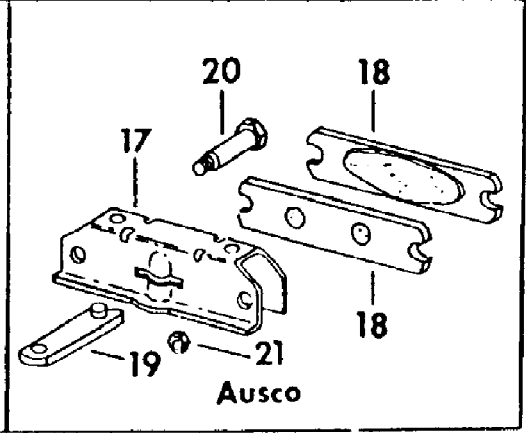

1450
Battery Holder

Page 3 of 95

1450
Battery Holder

Ref #	Part Number	Qty	S/P/F	Description
1	IH-544149-R1	1	S	Bolt, Battery Hold Down (Used only w/clamp IH-549131-R1)
	712-3044	1		Nut, 1/4-20 C-Z Type A Wing (Optional w/KH-X-276-7)
	KH-X-276-7	1	S	Nut, 1/4-20 Type A Wing (Optional w/712-3044)
2		1		Clamp, Battery Hold Down (Order Ref No. 3)
3	703-0017	1	S	Strap Assy, Battery
4	747-3006	2		Hook, Battery

Brake Caliper Assembly-Tractors With Caliper Brakes

1

9

16

Brake Caliper Assembly-Tractors With Caliper Brakes

Ref #	Part Number	Qty	S/P/F	Description
1	IH-528822-R91	2	S	Caliper Assy, Brake (Order IH-57953-C91 LH & IH-60735-C91 RH)
2	IH-531636-R1	1		Lever Assy, Cam
3		1		Brake Assy, Actuator Cam (Order IH-57953-C91 or IH-60735-C91)
4		1		Carrier, Flat Plate (Order IH-57953-C91 or IH-60735-C91)
5		2		Liner, Brake (Order kit IH-544835-R91)
	IH-24699-R1	4		Rivet, 9/64 X 7/16 Fl Hd Tubular Brass
6	IH-530678-R1	2		Spring, Compression
7	IH-528823-R1	2		Spacer, Caliper
8	~NLA	1		Carrier, Rib Plate
		2		Screw, 3/8-24 X 2-1/4 Znd Hex Hd Cap (Common Hardware, Purchase Locally)
	712-0214	2	S	Nut, 3/8-24 Hex Lock
9	IH-57953-C91	1	S	Caliper Assy, Brake LH
	IH-60735-C91	1		Caliper Assy, Brake RH
10	~NLA	1		Lever, Actuator
11		1		Pin, 3/8 X 3/4 C-Z Rod End (Common Hardware, Purchase Locally)
		1		Pin, 3/32 X 5/8 C-Z Cot (Common Hardware, Purchase Locally)
12	~NLA	1		Bracket, Secondary
13	IH-548122-R1	2	S	Stator
14	IH-548121-R1	2		Pin, Straight
15	IH-148150	2		Retainer, 3/8 Spring
16	IH-57953-C91	1	S	Brake Assy, Spot LH
	IH-60735-C91	1		Brake Assy, Spot RH
17	IH-57954-C1	1		Bracket, Secondary
18	IH-548122-R1	2	S	Stator
19	IH-57957-C1	1		Lever, Actuating
20	IH-57955-C1	2		Bolt, Shoulder
21	IH-57956-C1	2		Nut, Lock
	IH-544835-R91	1		Kit, Brake Lining (For caliper assy IH-528822-R91) Liner Rivet Spring