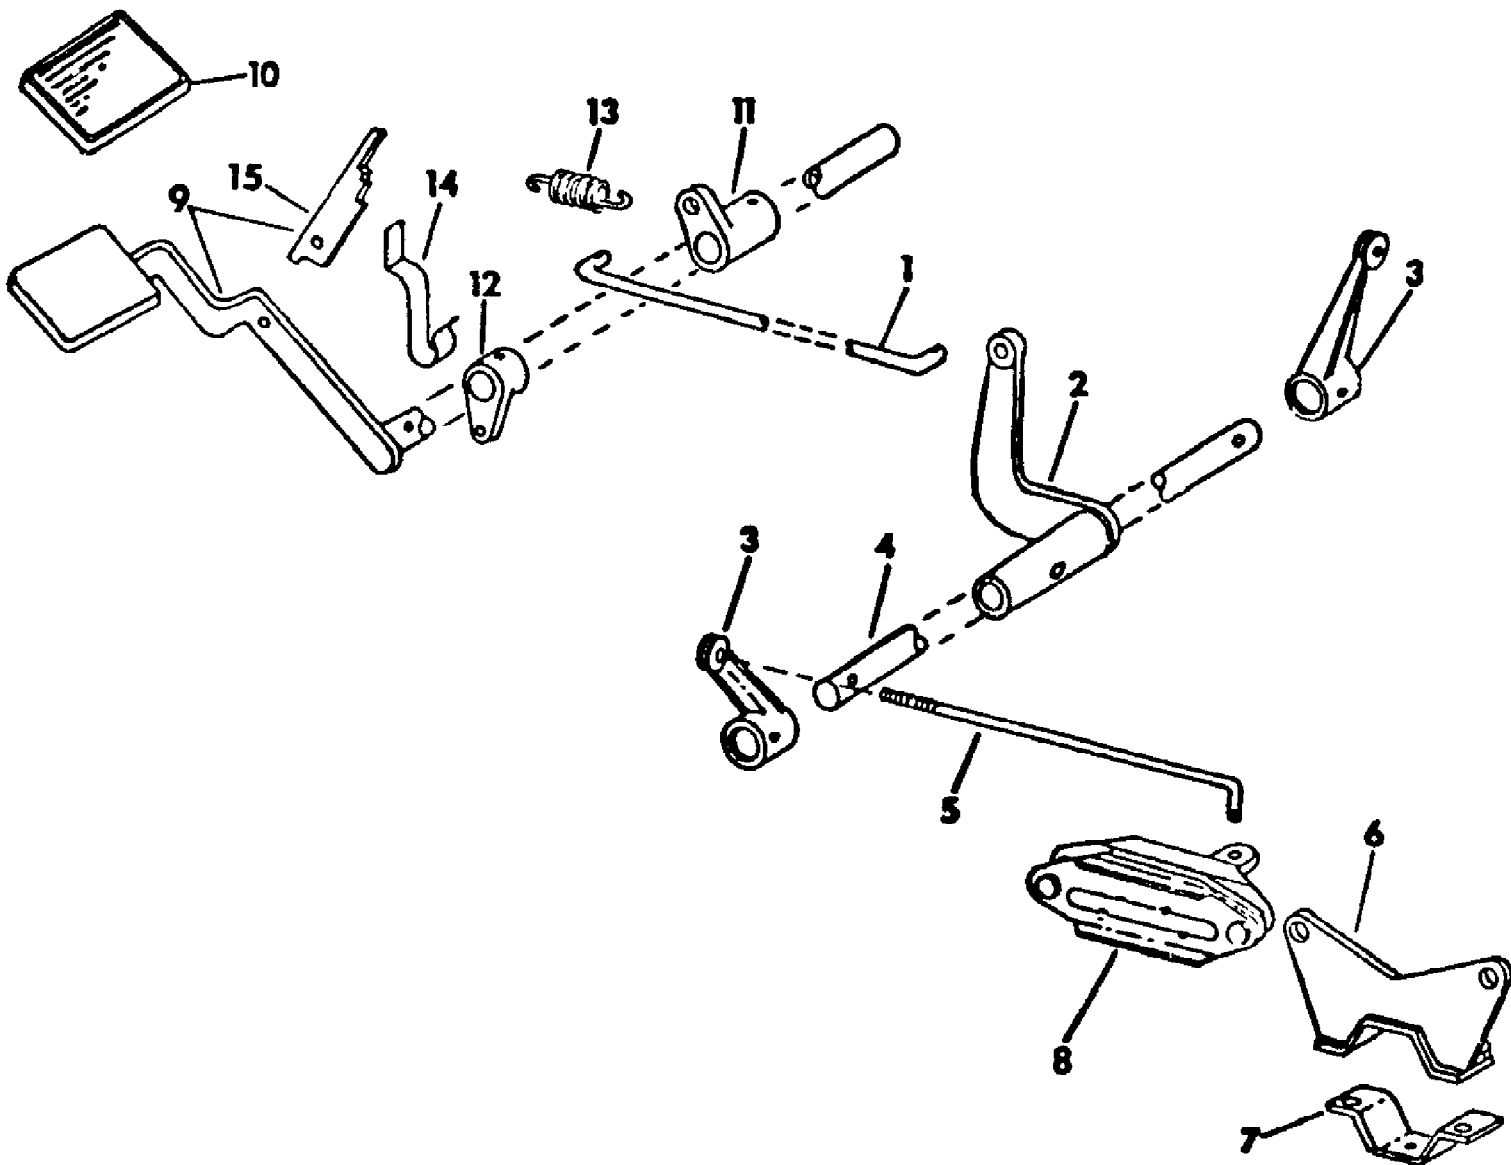

1450
Battery Holder

Page 3 of 95

1450
Battery Holder

Ref #	Part Number	Qty	S/P/F	Description
1	IH-544149-R1	1	S	Bolt, Battery Hold Down (Used only w/clamp IH-549131-R1)
	712-3044	1		Nut, 1/4-20 C-Z Type A Wing (Optional w/KH-X-276-7)
	KH-X-276-7	1	S	Nut, 1/4-20 Type A Wing (Optional w/712-3044)
2		1		Clamp, Battery Hold Down (Order Ref No. 3)
3	703-0017	1	S	Strap Assy, Battery
4	747-3006	2		Hook, Battery

Brake Caliper Assembly-Tractors With Caliper Brakes

1

9

16

Brake Caliper Assembly-Tractors With Caliper Brakes

Ref #	Part Number	Qty	S/P/F	Description
1	IH-528822-R91	2	S	Caliper Assy, Brake (Order IH-57953-C91 LH & IH-60735-C91 RH)
2	IH-531636-R1	1		Lever Assy, Cam
3		1		Brake Assy, Actuator Cam (Order IH-57953-C91 or IH-60735-C91)
4		1		Carrier, Flat Plate (Order IH-57953-C91 or IH-60735-C91)
5		2		Liner, Brake (Order kit IH-544835-R91)
	IH-24699-R1	4		Rivet, 9/64 X 7/16 Fl Hd Tubular Brass
6	IH-530678-R1	2		Spring, Compression
7	IH-528823-R1	2		Spacer, Caliper
8	~NLA	1		Carrier, Rib Plate
		2		Screw, 3/8-24 X 2-1/4 Znd Hex Hd Cap (Common Hardware, Purchase Locally)
	712-0214	2	S	Nut, 3/8-24 Hex Lock
9	IH-57953-C91	1	S	Caliper Assy, Brake LH
	IH-60735-C91	1		Caliper Assy, Brake RH
10	~NLA	1		Lever, Actuator
11		1		Pin, 3/8 X 3/4 C-Z Rod End (Common Hardware, Purchase Locally)
		1		Pin, 3/32 X 5/8 C-Z Cot (Common Hardware, Purchase Locally)
12	~NLA	1		Bracket, Secondary
13	IH-548122-R1	2	S	Stator
14	IH-548121-R1	2		Pin, Straight
15	IH-148150	2		Retainer, 3/8 Spring
16	IH-57953-C91	1	S	Brake Assy, Spot LH
	IH-60735-C91	1		Brake Assy, Spot RH
17	IH-57954-C1	1		Bracket, Secondary
18	IH-548122-R1	2	S	Stator
19	IH-57957-C1	1		Lever, Actuating
20	IH-57955-C1	2		Bolt, Shoulder
21	IH-57956-C1	2		Nut, Lock
	IH-544835-R91	1		Kit, Brake Lining (For caliper assy IH-528822-R91) Liner Rivet Spring