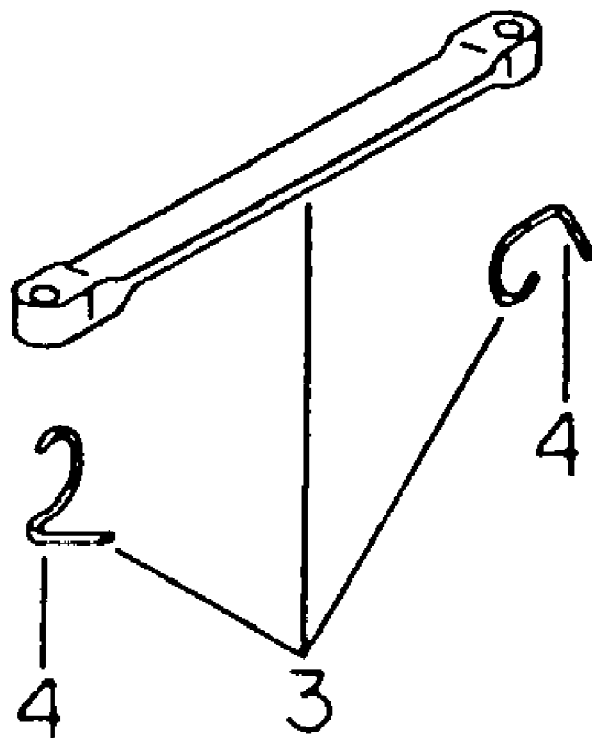

1450
Armrest

1450
Armrest

Page 2 of 95

Ref #	Part Number	Qty	S/P/F	Description
1	IH-117265-C1	1		Rest, Arm, LH
2	IH-117266-C1	1		Rest, Arm, RH
3	IH-117267-C1	1		Bracket, Mounting, LH
4	IH-117268-C1	1		Bracket, Mounting, RH
5	IH-117269-C1	1		Bracket, Arm Brace
	IH-117331-C1	2		Nut, Pivot
	IH-117332-C1	2		Bolt, Slide Pivot
	IH-117333-C1	2		Washer, Belleville
	710-0323	4	/P	Screw, 5/16-18 X 3/16 Pan Hd Cr Rec Mach

1450
Battery Holder

Page 3 of 95

1450
Battery Holder

Ref #	Part Number	Qty	S/P/F	Description
1	IH-544149-R1	1	S	Bolt, Battery Hold Down (Used only w/clamp IH-549131-R1)
	712-3044	1		Nut, 1/4-20 C-Z Type A Wing (Optional w/KH-X-276-7)
	KH-X-276-7	1	S	Nut, 1/4-20 Type A Wing (Optional w/712-3044)
2		1		Clamp, Battery Hold Down (Order Ref No. 3)
3	703-0017	1	S	Strap Assy, Battery
4	747-3006	2		Hook, Battery