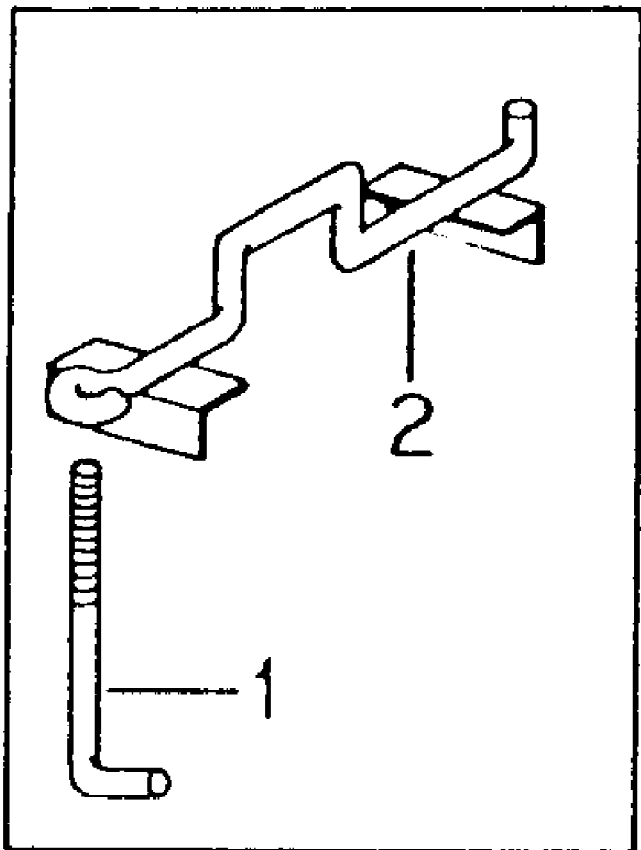

1450
Armrest

1450
Armrest

Page 2 of 95

Ref #	Part Number	Qty	S/P/F	Description
1	IH-117265-C1	1		Rest, Arm, LH
2	IH-117266-C1	1		Rest, Arm, RH
3	IH-117267-C1	1		Bracket, Mounting, LH
4	IH-117268-C1	1		Bracket, Mounting, RH
5	IH-117269-C1	1		Bracket, Arm Brace
	IH-117331-C1	2		Nut, Pivot
	IH-117332-C1	2		Bolt, Slide Pivot
	IH-117333-C1	2		Washer, Belleville
	710-0323	4	/P	Screw, 5/16-18 X 3/16 Pan Hd Cr Rec Mach

1450
Battery Holder

Page 3 of 95

1450
Battery Holder

Ref #	Part Number	Qty	S/P/F	Description
1	IH-544149-R1	1	S	Bolt, Battery Hold Down (Used only w/clamp IH-549131-R1)
	712-3044	1		Nut, 1/4-20 C-Z Type A Wing (Optional w/KH-X-276-7)
	KH-X-276-7	1	S	Nut, 1/4-20 Type A Wing (Optional w/712-3044)
2		1		Clamp, Battery Hold Down (Order Ref No. 3)
3	703-0017	1	S	Strap Assy, Battery
4	747-3006	2		Hook, Battery