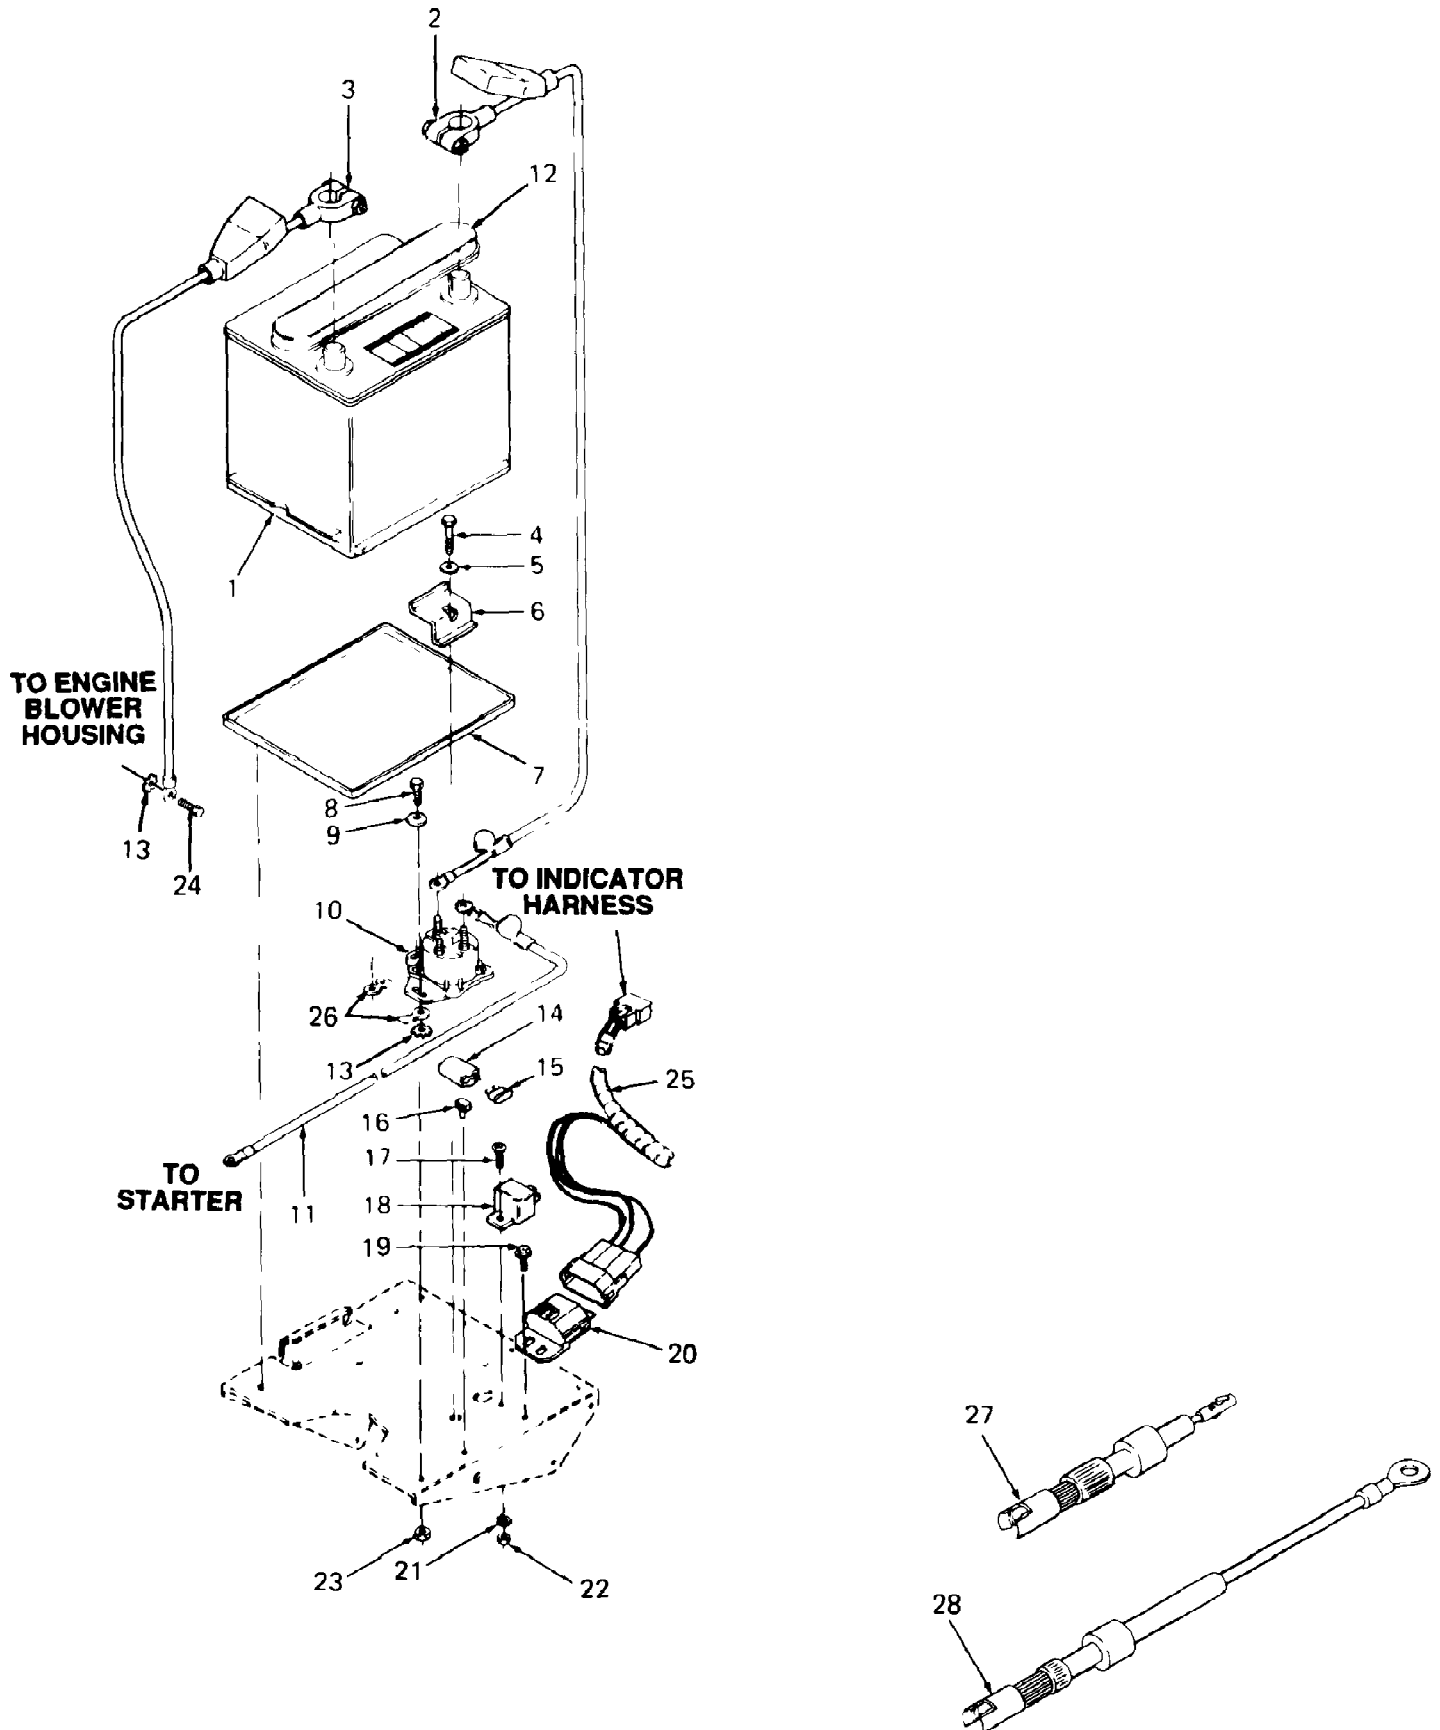

Air Cleaner

1440 S/N 880,001 - 899,000  
Air Cleaner

Ref #	Part Number	Qty	S/P/F	Description
1	BS-805406	2	S	Screw, Sems
2	BS-805655	1	S	Gasket, Air Cleaner
3	BS-807796	1	S	Bracket, Air Cleaner
4	BS-807857	1	S	Base, Air Cleaner
5	BS-394018	1	S	Cartridge, Air Cleaner
6	BS-807862	1	S	Cover, Air Cleaner
7	BS-491875	1	S	Knob, Air Cleaner
8	BS-805406	1	S	Screw, Sems
9	BS-805057	1	S	Screw, Sems
10	BS-272490	1	S	Element, Foam
11	BS-807797	1	S	Shield Assy
12	BS-805631	1	S	Plate, Air Cleaner
13	BS-805632	1	S	Tube, Air Inlet
14	779-3601	1		Label, Vanguard Engine

1440 S/N 880,001 - 899,000  
Battery And Electrical Components

Page 4 of 80

Ref #	Part Number	Qty	S/P/F	Description
1	725-3174	1	S	Battery
2	725-3197A	1	/P	Cable, Positive Battery
3	725-3198	1		Cable, Negative Battery
4	710-3083	1	/P	Screw, Hex Cap, 5/16-18 X 1.38 Lg
5	736-0275	1	S	Washer, Flat, .34 X .68 X .062 Thk
6	703-1823	1	S	Hold Down, Battery
7	731-3105	1		Tray, Battery
8	710-0751	2	/P	Screw, Hex Cap, 1/4-20 X .62 Lg GR5
9	736-0270	2	/P	Washer, Bell, .265 X .75 X .062 Thk
10	725-3001	1	S	Solenoid
	736-0119	2	S	Washer, Lock, 5/16
	712-3010	2	S	Nut, Hex, 5/16-18 GR5
11	725-3206	1	S	Cable, Starter
12	759-3653	1		Cap, Battery Vent
	759-3654	1		Tube, Battery Vent
13	736-3006	2	/P	Washer, Int-Ext, 1/4
14	729-0207	1		Holder, Fuse
15	725-1381	1	S	Fuse, 20 Amp
16	729-0209	1		Clip, Fuse Holder Mtg
17	710-0473	1	/P	Screw, Truss Mach, #10-24 X .50 Lg
18	725-1375	1	S	Relay
19	710-0599	1	/P	Screw, Hex Wash HD TT, 1/4-20 X .50 Lg
20	725-3251	1	S	Module, Voltage Sensor
21	736-0722	1	S	Washer, Lock, #10
22	712-0121	1	S	Nut, Hex, #10-24
23	712-0291	2	S	Nut, Hex Center Lock, 1/4-20
24	BS-805406	1	S	Screw, Sems
25		1		Main Harness (Refer to "Electrical" illustration and parts list.)
26	725-3147	2		Lug, Quick Connect
27	759-3675	1	F	Diode Assy
28	759-3689	1	S/F	Diode Assy w/Lead