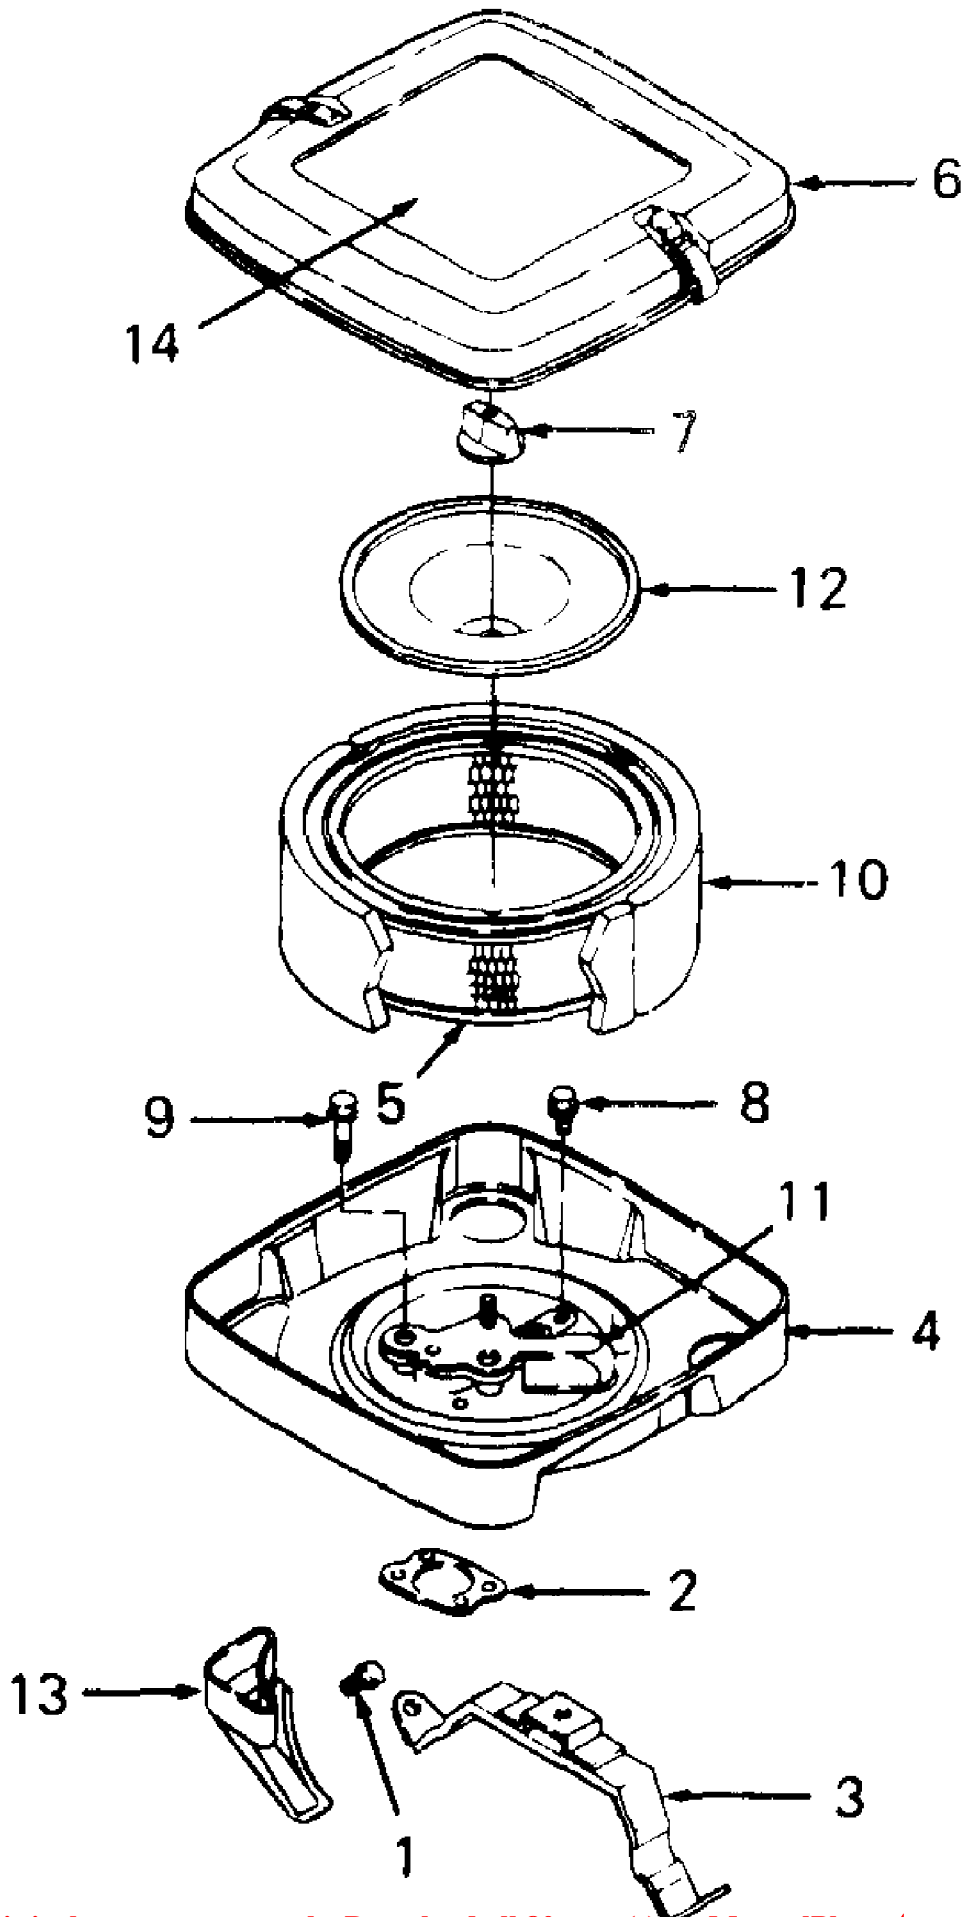

Air Cleaner

1440 S/N 880,001 - 899,000  
Air Cleaner

Ref #	Part Number	Qty	S/P/F	Description
1	BS-805406	2	S	Screw, Sems
2	BS-805655	1	S	Gasket, Air Cleaner
3	BS-807796	1	S	Bracket, Air Cleaner
4	BS-807857	1	S	Base, Air Cleaner
5	BS-394018	1	S	Cartridge, Air Cleaner
6	BS-807862	1	S	Cover, Air Cleaner
7	BS-491875	1	S	Knob, Air Cleaner
8	BS-805406	1	S	Screw, Sems
9	BS-805057	1	S	Screw, Sems
10	BS-272490	1	S	Element, Foam
11	BS-807797	1	S	Shield Assy
12	BS-805631	1	S	Plate, Air Cleaner
13	BS-805632	1	S	Tube, Air Inlet
14	779-3601	1		Label, Vanguard Engine

1440 S/N 880,001 - 899,000  
Battery And Electrical Components

Page 4 of 80

Ref #	Part Number	Qty	S/P/F	Description
1	725-3174	1	S	Battery
2	725-3197A	1	/P	Cable, Positive Battery
3	725-3198	1		Cable, Negative Battery
4	710-3083	1	/P	Screw, Hex Cap, 5/16-18 X 1.38 Lg
5	736-0275	1	S	Washer, Flat, .34 X .68 X .062 Thk
6	703-1823	1	S	Hold Down, Battery
7	731-3105	1		Tray, Battery
8	710-0751	2	/P	Screw, Hex Cap, 1/4-20 X .62 Lg GR5
9	736-0270	2	/P	Washer, Bell, .265 X .75 X .062 Thk
10	725-3001	1	S	Solenoid
	736-0119	2	S	Washer, Lock, 5/16
	712-3010	2	S	Nut, Hex, 5/16-18 GR5
11	725-3206	1	S	Cable, Starter
12	759-3653	1		Cap, Battery Vent
	759-3654	1		Tube, Battery Vent
13	736-3006	2	/P	Washer, Int-Ext, 1/4
14	729-0207	1		Holder, Fuse
15	725-1381	1	S	Fuse, 20 Amp
16	729-0209	1		Clip, Fuse Holder Mtg
17	710-0473	1	/P	Screw, Truss Mach, #10-24 X .50 Lg
18	725-1375	1	S	Relay
19	710-0599	1	/P	Screw, Hex Wash HD TT, 1/4-20 X .50 Lg
20	725-3251	1	S	Module, Voltage Sensor
21	736-0722	1	S	Washer, Lock, #10
22	712-0121	1	S	Nut, Hex, #10-24
23	712-0291	2	S	Nut, Hex Center Lock, 1/4-20
24	BS-805406	1	S	Screw, Sems
25		1		Main Harness (Refer to "Electrical" illustration and parts list.)
26	725-3147	2		Lug, Quick Connect
27	759-3675	1	F	Diode Assy
28	759-3689	1	S/F	Diode Assy w/Lead