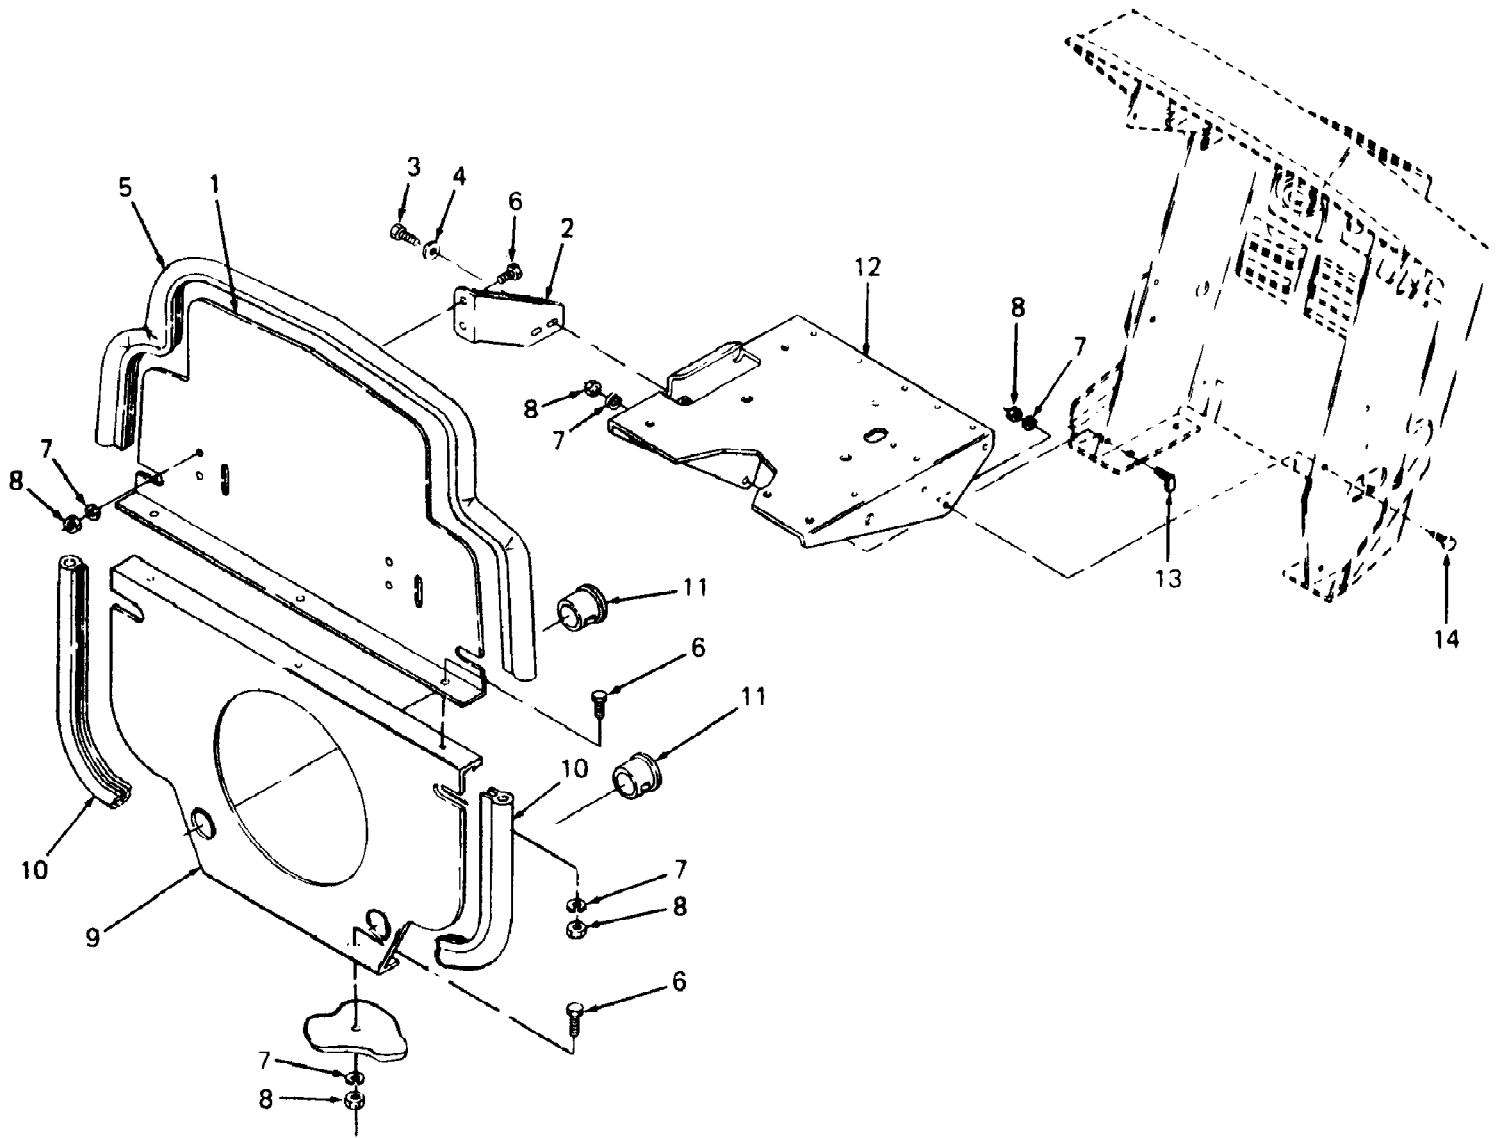

Air Cleaner

1440 S/N 880,001 - 899,000  
Air Cleaner

Ref #	Part Number	Qty	S/P/F	Description
1	BS-805406	2	S	Screw, Sems
2	BS-805655	1	S	Gasket, Air Cleaner
3	BS-807796	1	S	Bracket, Air Cleaner
4	BS-807857	1	S	Base, Air Cleaner
5	BS-394018	1	S	Cartridge, Air Cleaner
6	BS-807862	1	S	Cover, Air Cleaner
7	BS-491875	1	S	Knob, Air Cleaner
8	BS-805406	1	S	Screw, Sems
9	BS-805057	1	S	Screw, Sems
10	BS-272490	1	S	Element, Foam
11	BS-807797	1	S	Shield Assy
12	BS-805631	1	S	Plate, Air Cleaner
13	BS-805632	1	S	Tube, Air Inlet
14	779-3601	1		Label, Vanguard Engine

1440 S/N 880,001 - 899,000  
Battery Tray And Bulkhead

1440 S/N 880,001 - 899,000  
Battery Tray And Bulkhead

Page 6 of 80

Ref #	Part Number	Qty	S/P/F	Description
1	703-2144	1		Bulkhead, Upper
2	703-2142	2		Bracket, Bulkhead
3	710-3039	2	/P	Screw, Hex Cap, 5/16-18 X.S0 Lg GR5
4	736-0242	2	/P	Washer, Bell, .345 X .88 X .060 Thk
5		1		Seal, Bulkhead, 36" Lg (Order Part No. 723-3004, 56" Lg, & cut to fit)
6	710-3013	8	/P	Screw, Hex Cap, 1/4-20 X .50 Lg GR5
7	736-0329	12	S	Washer, Lock, 1/4
8	712-3006	12	/P	Nut, Hex, 1/4-20 GR5
9	703-2143	1		Bulkhead, Lower
10		2		Seal, Bulkhead, 10" Lg (Order Part No. 723-3060, 17" Lg, & cut to fit)
11	723-3042	2	/P	Bushing, Snap, 7/8 ID
12	703-1827	1	S	Tray Assy, Battery
13	710-3012	1		Bolt, J-Type, 1/4-20
14	710-0751	3	/P	Screw, Hex Cap, 1/4-20 X .62 Lg GR5