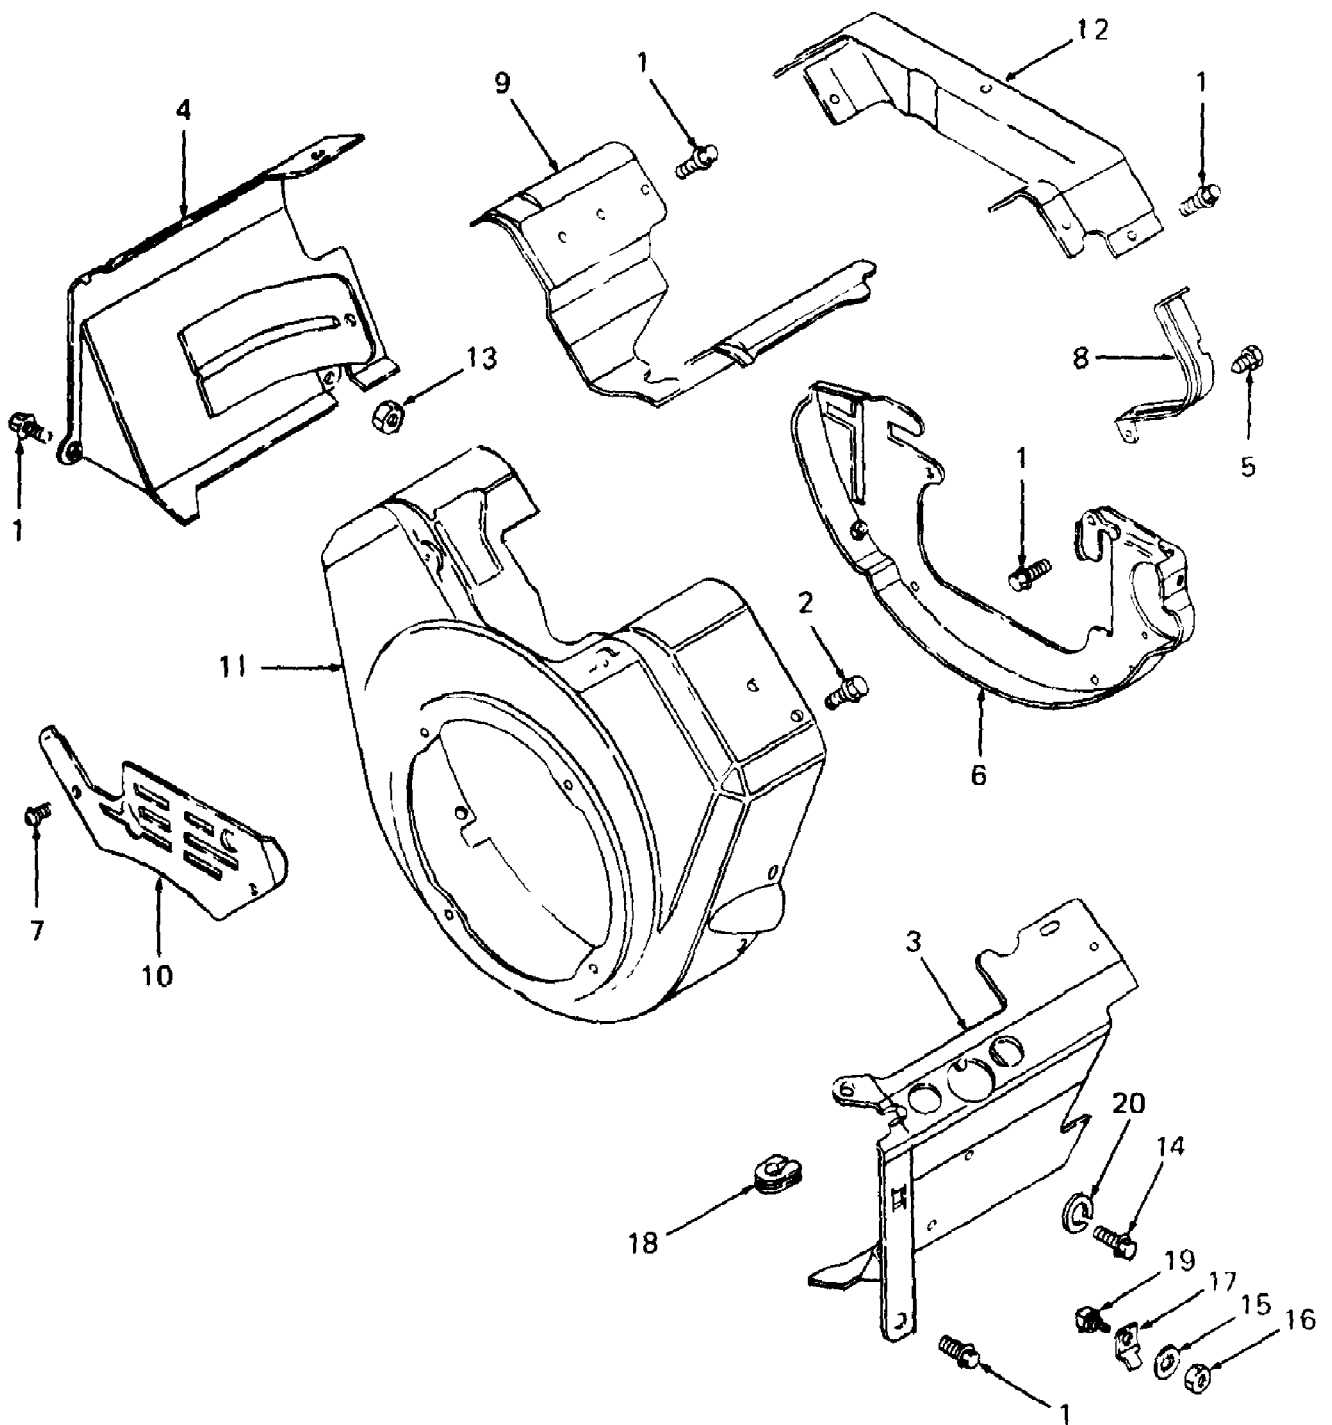

1440 S/N 880,001 - 899,000
Blower Housing

1440 S/N 880,001 - 899,000

Page 8 of 80

Blower Housing

Ref #	Part Number	Qty	S/P/F	Description
1	BS-805406	21	S	Screw, Sems
2	BS-805025	1	S	Screw, Sems
3	BS-808099	1		Cover (Cylinder #1)
4	BS-808100	1		Cover (Cylinder #2)
5	BS-805260	2	S	Screw, Sems
6	BS-807663	1	S	Plate, Back
7	BS-805009	2	S	Screw, Sems
8	BS-805505	1		Shield
9	BS-807660	1		Cover
10	BS-805841	1	S	Cover, Carburetor
11	BS-807898	1	S	Housing, Blower
12	BS-807978	1		Cover, Valley Extension
13	BS-805383	1	S	Nut, Hex
14	BS-805448	2	S	Screw, Mtg
15	BS-92791	1	S	Washer, Lock, Internal Tooth
16	712-0142	1	/P	Nut, Hex
17	BS-93722	1	S	Terminal, Ground
18	BS-805641	1	S	Grommet, Cable
19	BS-398525	1	S	Insulator Assy
20	BS-805449	2		Washer, Lock