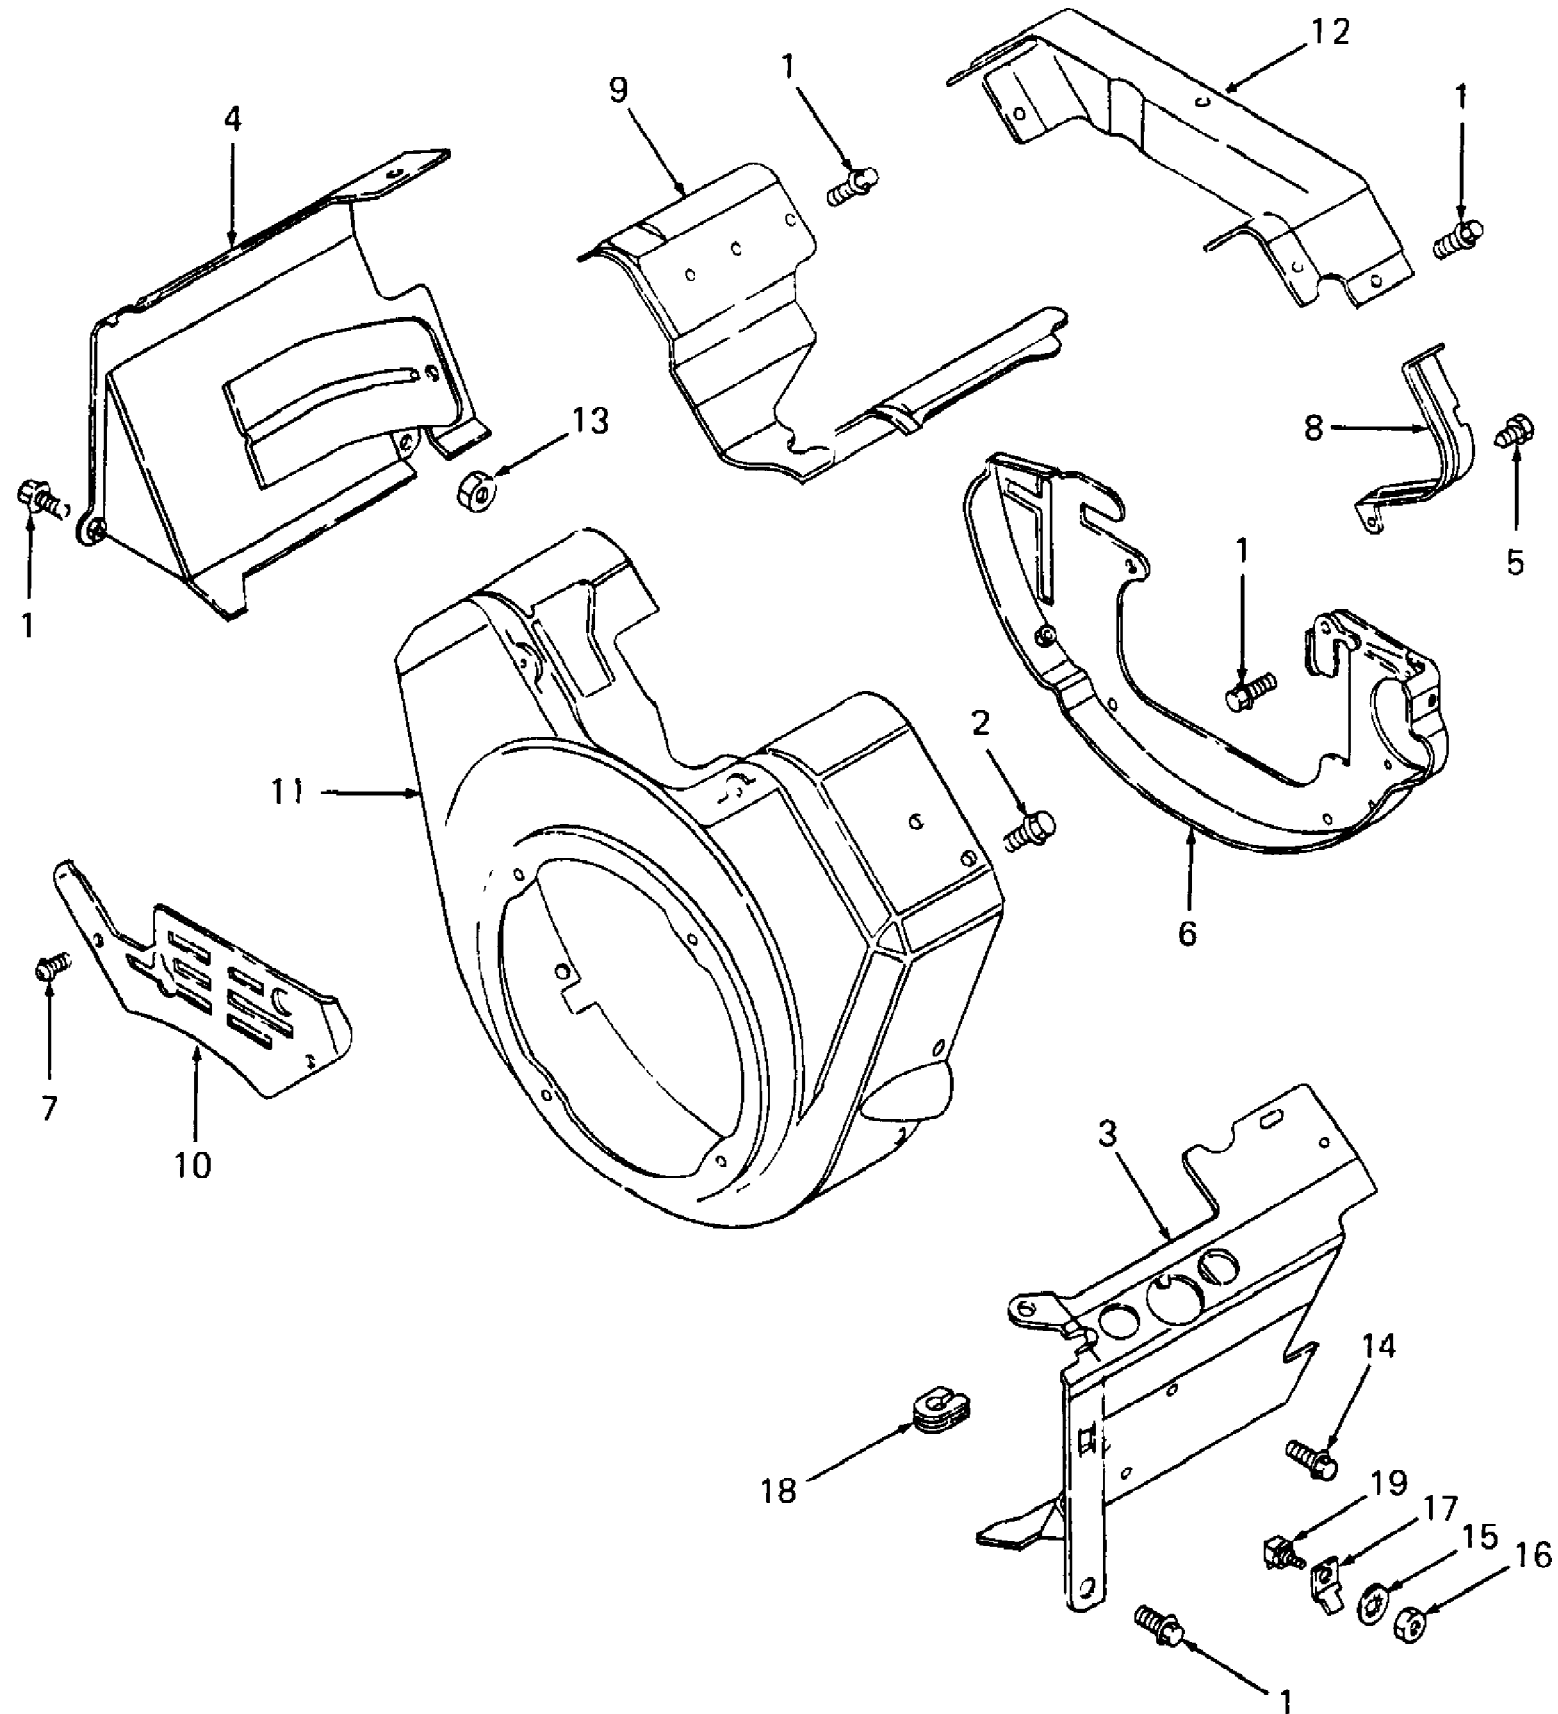

1440 S/N 821,060 - 880,000
Blower Housing

Blower Housing

Ref #	Part Number	Qty	S/P/F	Description
1	BS-805406	21	S	Screw, Sems
2	BS-805025	1	S	Screw, Sems
3	BS-807870	1		Cover (Cylinder #1)
4	BS-807871	1		Cover (Cylinder #2)
5	BS-805260	2	S	Screw, Sems
6	BS-807663	1	S	Plate, Back
7	BS-805009	2	S	Screw, Sems
8	BS-805505	1		Shield
9	BS-805738	1		Cover
10	BS-805636	1		Cover, Carburetor
11	BS-807898	1	S	Housing, Blower
12	BS-807661	1	S	Cover, Valley Extension
13	BS-805383	1	S	Nut, Hex
14	BS-805448	2	S	Screw, Mtg
15	BS-92791	1	S	Washer, Lock, Internal Tooth
16	712-0142	1	/P	Nut, Hex
17	BS-93722	1	S	Terminal, Ground
18	BS-805641	1	S	Grommet, Cable
19	BS-398525	1	S	Insulator Assy