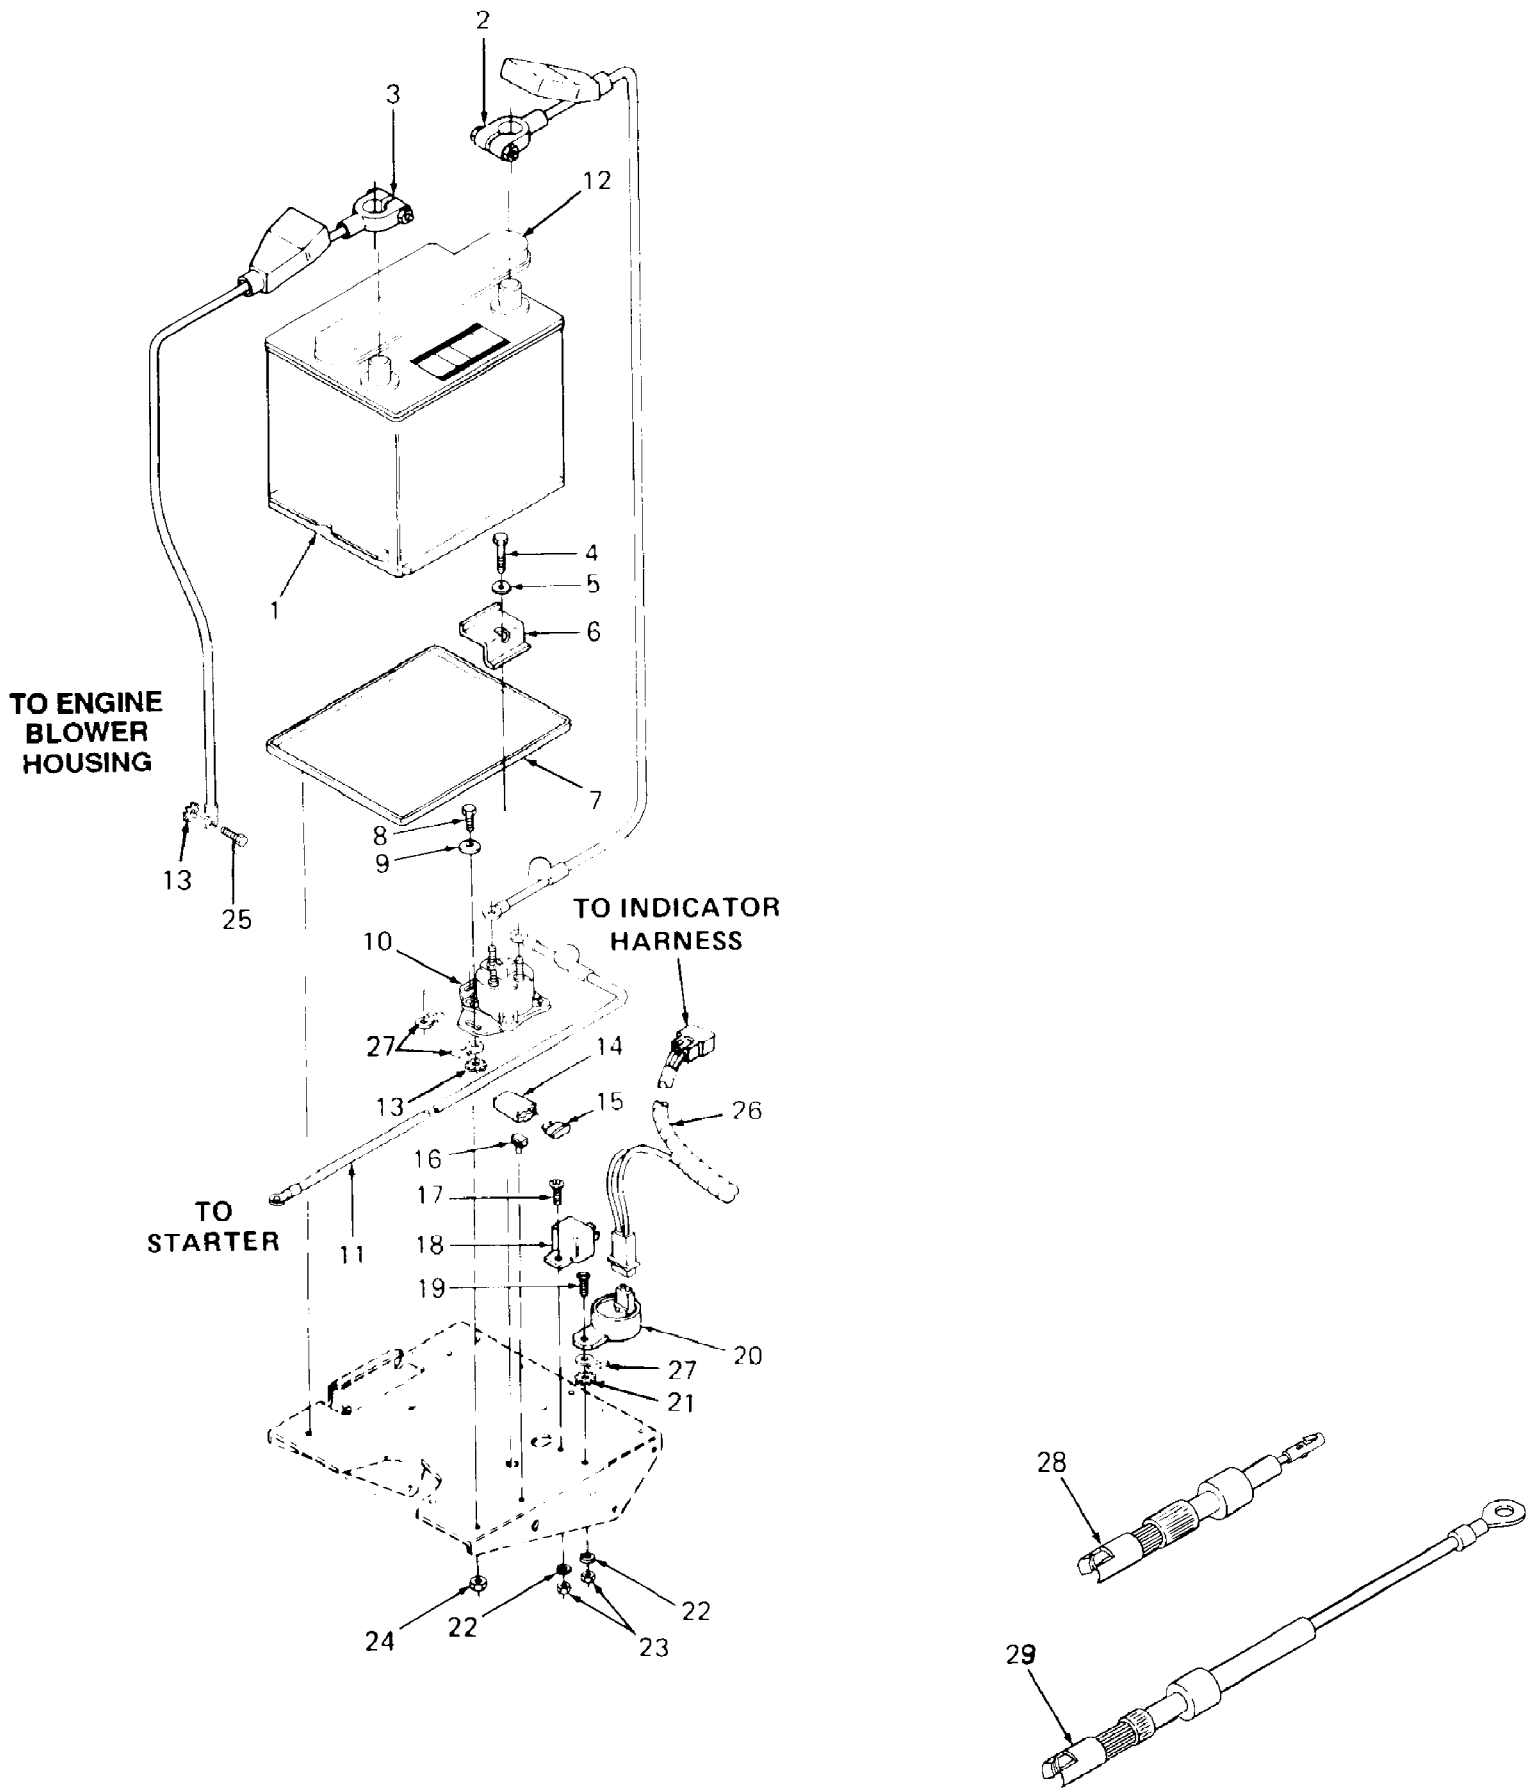

Air Cleaner

1440 S/N 821,060 - 880,000
Air Cleaner

Page 2 of 85

Ref #	Part Number	Qty	S/P/F	Description
1	BS-805406	2	S	Screw, Sems
2	BS-805655	1	S	Gasket, Air Cleaner
3	BS-807796	1	S	Bracket, Air Cleaner
4	BS-807857	1	S	Base, Air Cleaner
5	BS-394018	1	S	Cartridge, Air Cleaner
6	BS-807862	1	S	Cover, Air Cleaner
7	BS-491875	1	S	Knob, Air Cleaner
8	BS-805406	1	S	Screw, Sems
9	BS-805057	1	S	Screw, Sems
10	BS-271271	1	S	Element, Foam
11	BS-807797	1	S	Shield Assy
12	BS-805631	1	S	Plate, Air Cleaner
13	BS-805632	1	S	Tube, Air Inlet
14	779-3601	1		Label, Vanguard Engine

1440 S/N 821,060 - 880,000
Battery & Electrical Components

Page 4 of 85

Ref #	Part Number	Qty	S/P/F	Description
1	725-3174	1	S	Battery
2	725-3197	1	S	Cable, Positive Battery
3	725-3198	1		Cable, Negative Battery
4	710-3083	1	/P	Screw, Hex Cap, 5/16-18 X 1.38 Lg
5	736-0275	1	S	Washer, Flat, .34 X .68 X .062 Thk
6	703-1823	1	S	Hold Down, Battery
7	731-3105	1		Tray, Battery
8	710-0751	2	/P	Screw, Hex Cap, 1/4-20 X .62 Lg GR5
9	736-0270	2	/P	Washer, Bell, .265 X .75 X .062 Thk
10	725-3001	1	S	Solenoid
	736-0119	2	S	Washer, Lock, 5/16
	712-3010	2	S	Nut, Hex, 5/16-18 GR5
11	725-3206	1	S	Cable, Starter
12	759-3653	1		Cap, Battery Vent
	759-3654	1		Tube, Battery Vent
13	736-3006	2	/P	Washer, Int-Ext, 1/4
14	729-0207	1		Holder, Fuse
15	725-1381	1	S	Fuse, 20 Amp
16	729-0209	1		Clip, Fuse Holder Mtg
17	710-0473	1	/P	Screw, Truss Mach, #10-24 X .50 Lg
18	725-1375	1	S	Relay
19	710-0473	1	/P	Screw, Truss Mach, #10-24 X .50 Lg
20	725-3165	1	S	Indicator, Voltage
21	736-0147	1	S	Washer, External, #10
22	736-0722	2	S	Washer, Lock, #10
23	712-0121	2	S	Nut, Hex, #10-24
24	712-0291	2	S	Nut, Hex Center Lock, 1/4-20
25	BS-805406	1	S	Screw, Sems
26		1		Main Harness (Refer to Electrical)
27	725-3147	3		Lug, Quick Connect
28	759-3675	1		Diode Assy (Located in upper connector block of main harness)
29	759-3689	1	S	Diode Assy w/Lead (Located in lower main harness at starter)