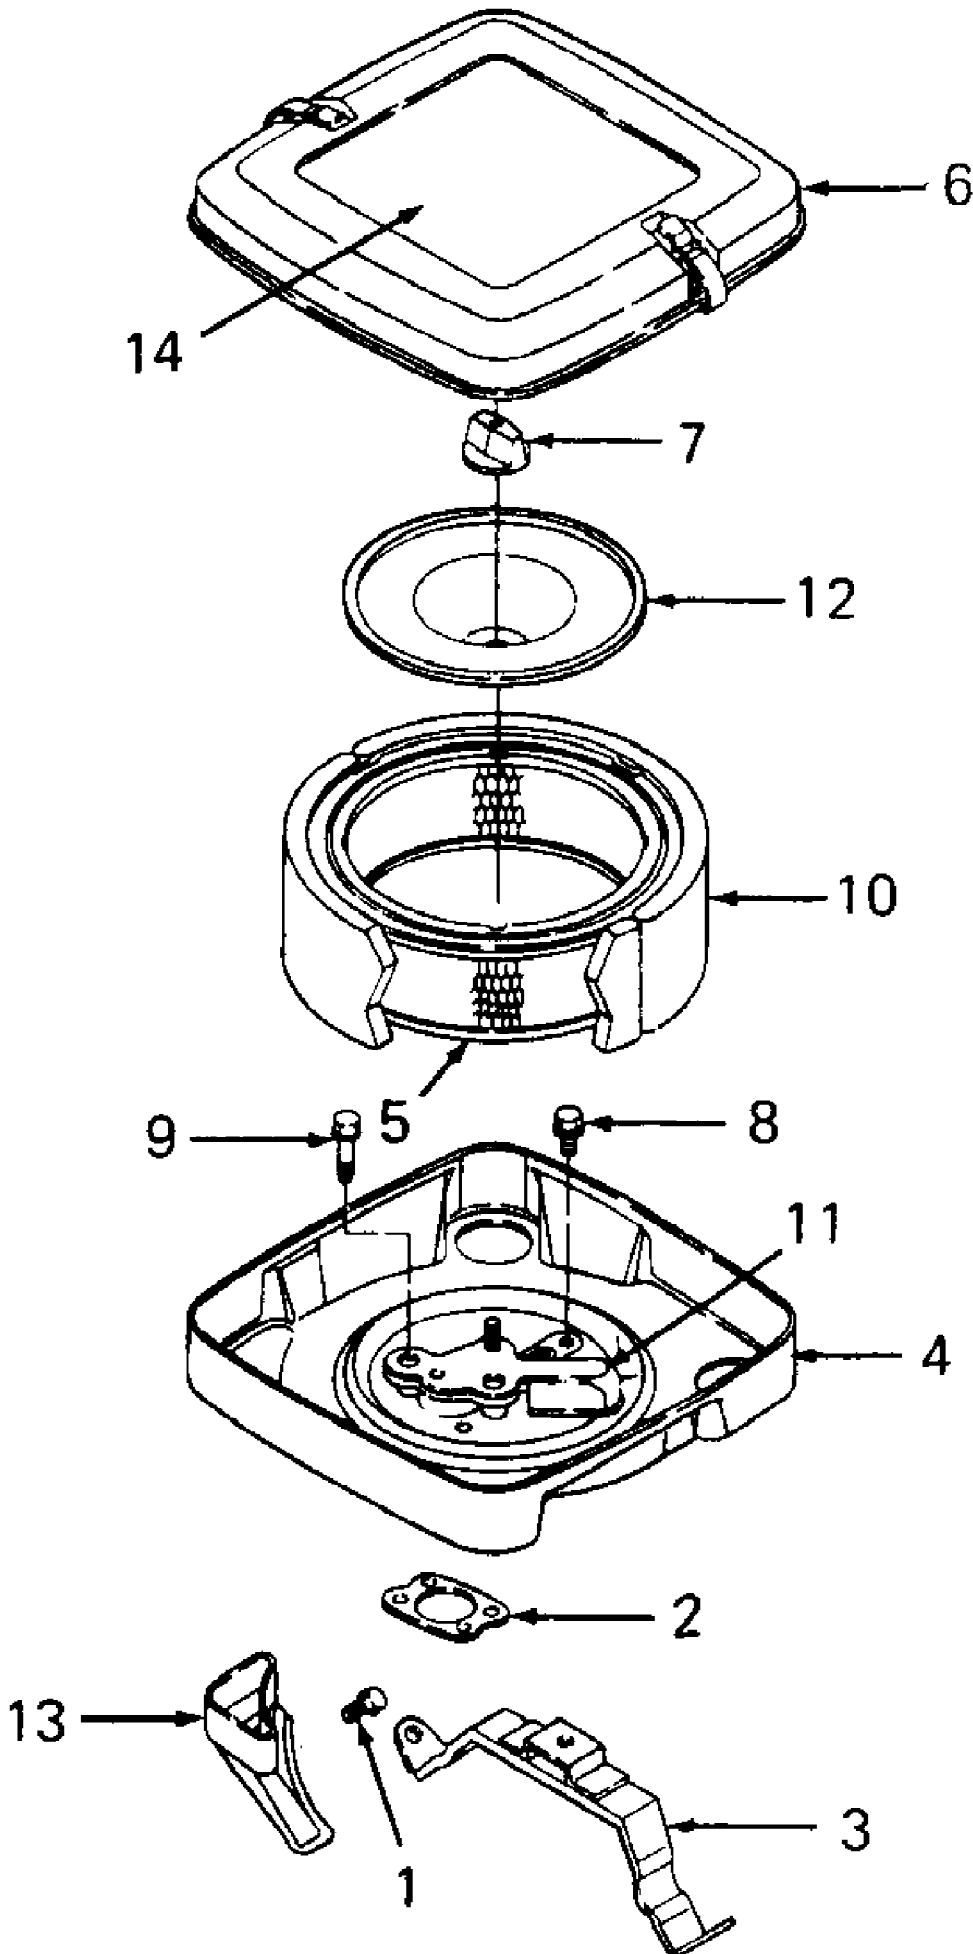

Air Cleaner

1440 S/N 821,060 - 880,000
Air Cleaner

Page 2 of 85

Ref #	Part Number	Qty	S/P/F	Description
1	BS-805406	2	S	Screw, Sems
2	BS-805655	1	S	Gasket, Air Cleaner
3	BS-807796	1	S	Bracket, Air Cleaner
4	BS-807857	1	S	Base, Air Cleaner
5	BS-394018	1	S	Cartridge, Air Cleaner
6	BS-807862	1	S	Cover, Air Cleaner
7	BS-491875	1	S	Knob, Air Cleaner
8	BS-805406	1	S	Screw, Sems
9	BS-805057	1	S	Screw, Sems
10	BS-271271	1	S	Element, Foam
11	BS-807797	1	S	Shield Assy
12	BS-805631	1	S	Plate, Air Cleaner
13	BS-805632	1	S	Tube, Air Inlet
14	779-3601	1		Label, Vanguard Engine

1440 S/N 821,060 - 880,000
Battery & Electrical Components

Page 4 of 85

Ref #	Part Number	Qty	S/P/F	Description
1	725-3174	1	S	Battery
2	725-3197	1	S	Cable, Positive Battery
3	725-3198	1		Cable, Negative Battery
4	710-3083	1	/P	Screw, Hex Cap, 5/16-18 X 1.38 Lg
5	736-0275	1	S	Washer, Flat, .34 X .68 X .062 Thk
6	703-1823	1	S	Hold Down, Battery
7	731-3105	1		Tray, Battery
8	710-0751	2	/P	Screw, Hex Cap, 1/4-20 X .62 Lg GR5
9	736-0270	2	/P	Washer, Bell, .265 X .75 X .062 Thk
10	725-3001	1	S	Solenoid
	736-0119	2	S	Washer, Lock, 5/16
	712-3010	2	S	Nut, Hex, 5/16-18 GR5
11	725-3206	1	S	Cable, Starter
12	759-3653	1		Cap, Battery Vent
	759-3654	1		Tube, Battery Vent
13	736-3006	2	/P	Washer, Int-Ext, 1/4
14	729-0207	1		Holder, Fuse
15	725-1381	1	S	Fuse, 20 Amp
16	729-0209	1		Clip, Fuse Holder Mtg
17	710-0473	1	/P	Screw, Truss Mach, #10-24 X .50 Lg
18	725-1375	1	S	Relay
19	710-0473	1	/P	Screw, Truss Mach, #10-24 X .50 Lg
20	725-3165	1	S	Indicator, Voltage
21	736-0147	1	S	Washer, External, #10
22	736-0722	2	S	Washer, Lock, #10
23	712-0121	2	S	Nut, Hex, #10-24
24	712-0291	2	S	Nut, Hex Center Lock, 1/4-20
25	BS-805406	1	S	Screw, Sems
26		1		Main Harness (Refer to Electrical)
27	725-3147	3		Lug, Quick Connect
28	759-3675	1		Diode Assy (Located in upper connector block of main harness)
29	759-3689	1	S	Diode Assy w/Lead (Located in lower main harness at starter)