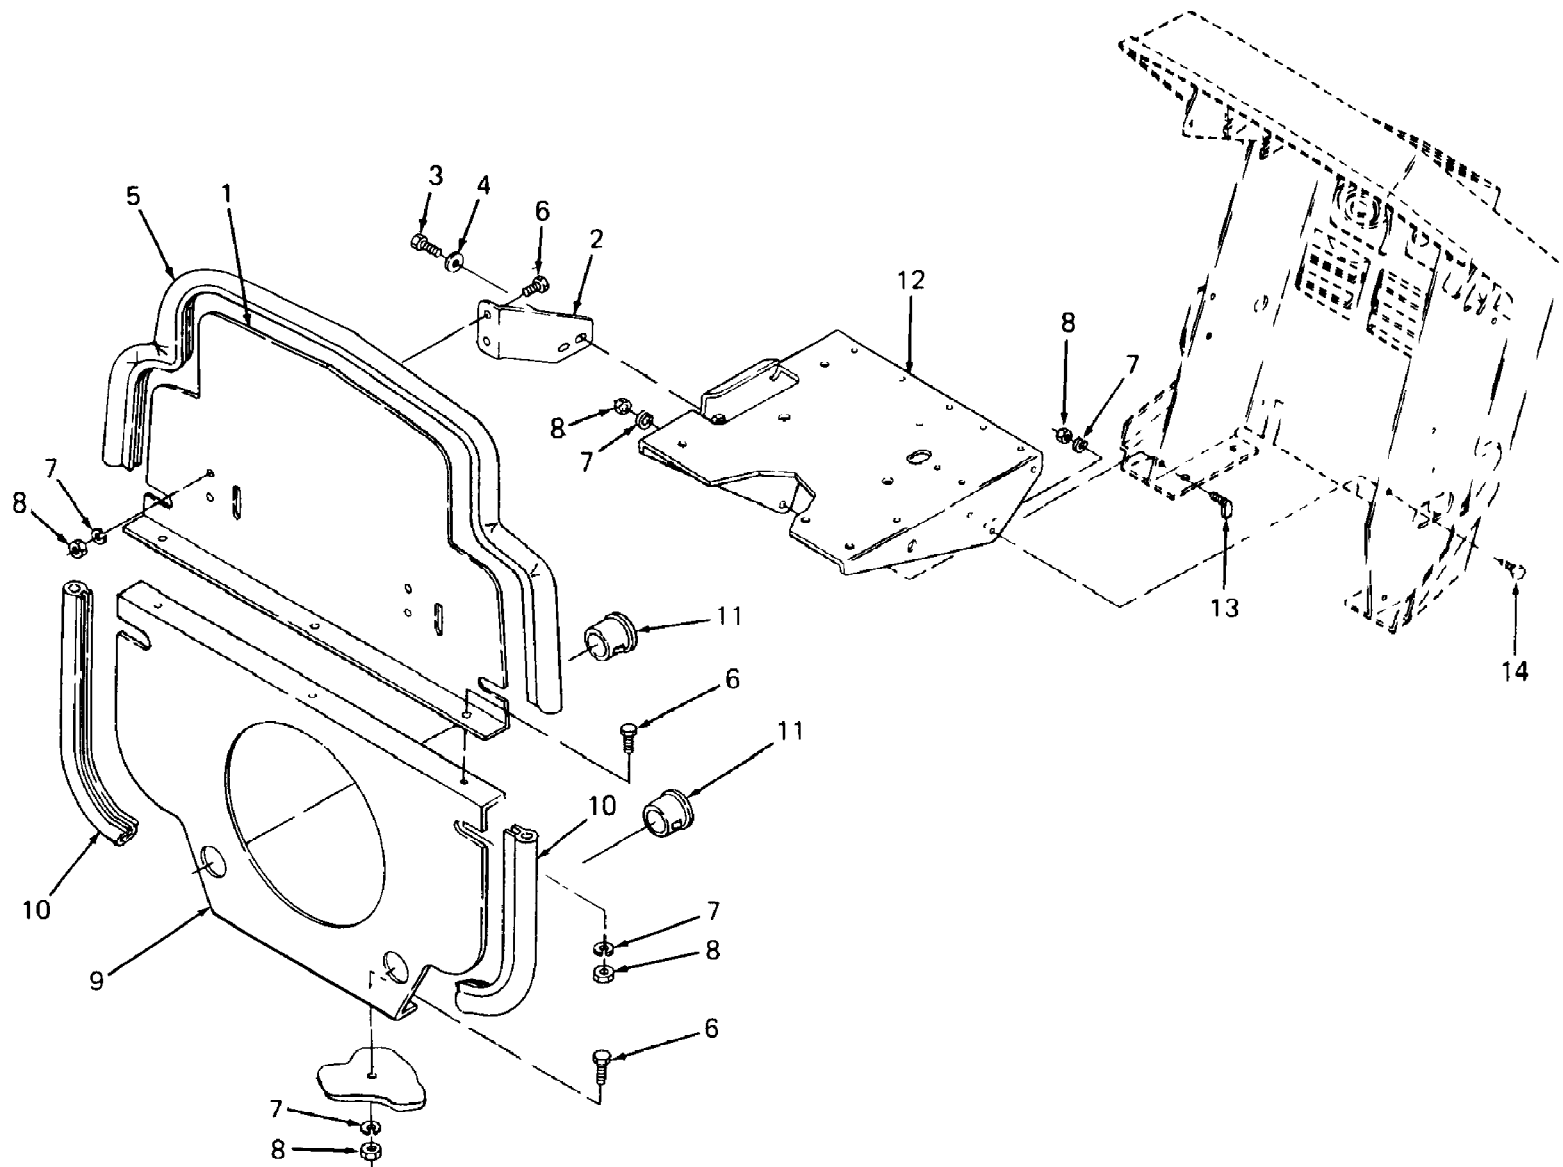

1440 S/N 821,060 - 880,000
Battery Tray & Bulkhead

1440 S/N 821,060 - 880,000
Battery Tray & Bulkhead

Page 6 of 85

Ref #	Part Number	Qty	S/P/F	Description
1	703-2144	1		Bulkhead, Upper
2	703-2142	2		Bracket, Bulkhead
3	710-3039	2	/P	Screw, Hex Cap, 5/16-18 X .50 Lg GR5
4	736-0242	2	/P	Washer, Bell, .345 X .88 X .060 Thk
5		1		Seal, Bulkhead, 36" Lg (Order Part No. 723-3004, 56" Lg, & cut to fit)
6	710-3013	8	/P	Screw, Hex Cap, 1/4-20 X .50 Lg GR5
7	736-0329	12	S	Washer, Lock, 1/4
8	712-3006	12	/P	Nut, Hex, 1/4-20 GR5
9	703-2143	1		Bulkhead, Lower
10		2		Seal, Bulkhead, 10" Lg (Order Part No. 723-3060, 17" Lg, & cut to fit)
11	723-3042	2	/P	Bushing, Snap, 7/8 ID
12	703-1827	1	S	Tray Assy, Battery
13	710-3012	1		Bolt, J-Type, 1/4-20
14	710-0751	3	/P	Screw, Hex Cap, 1/4-20 X .62 Lg GR5