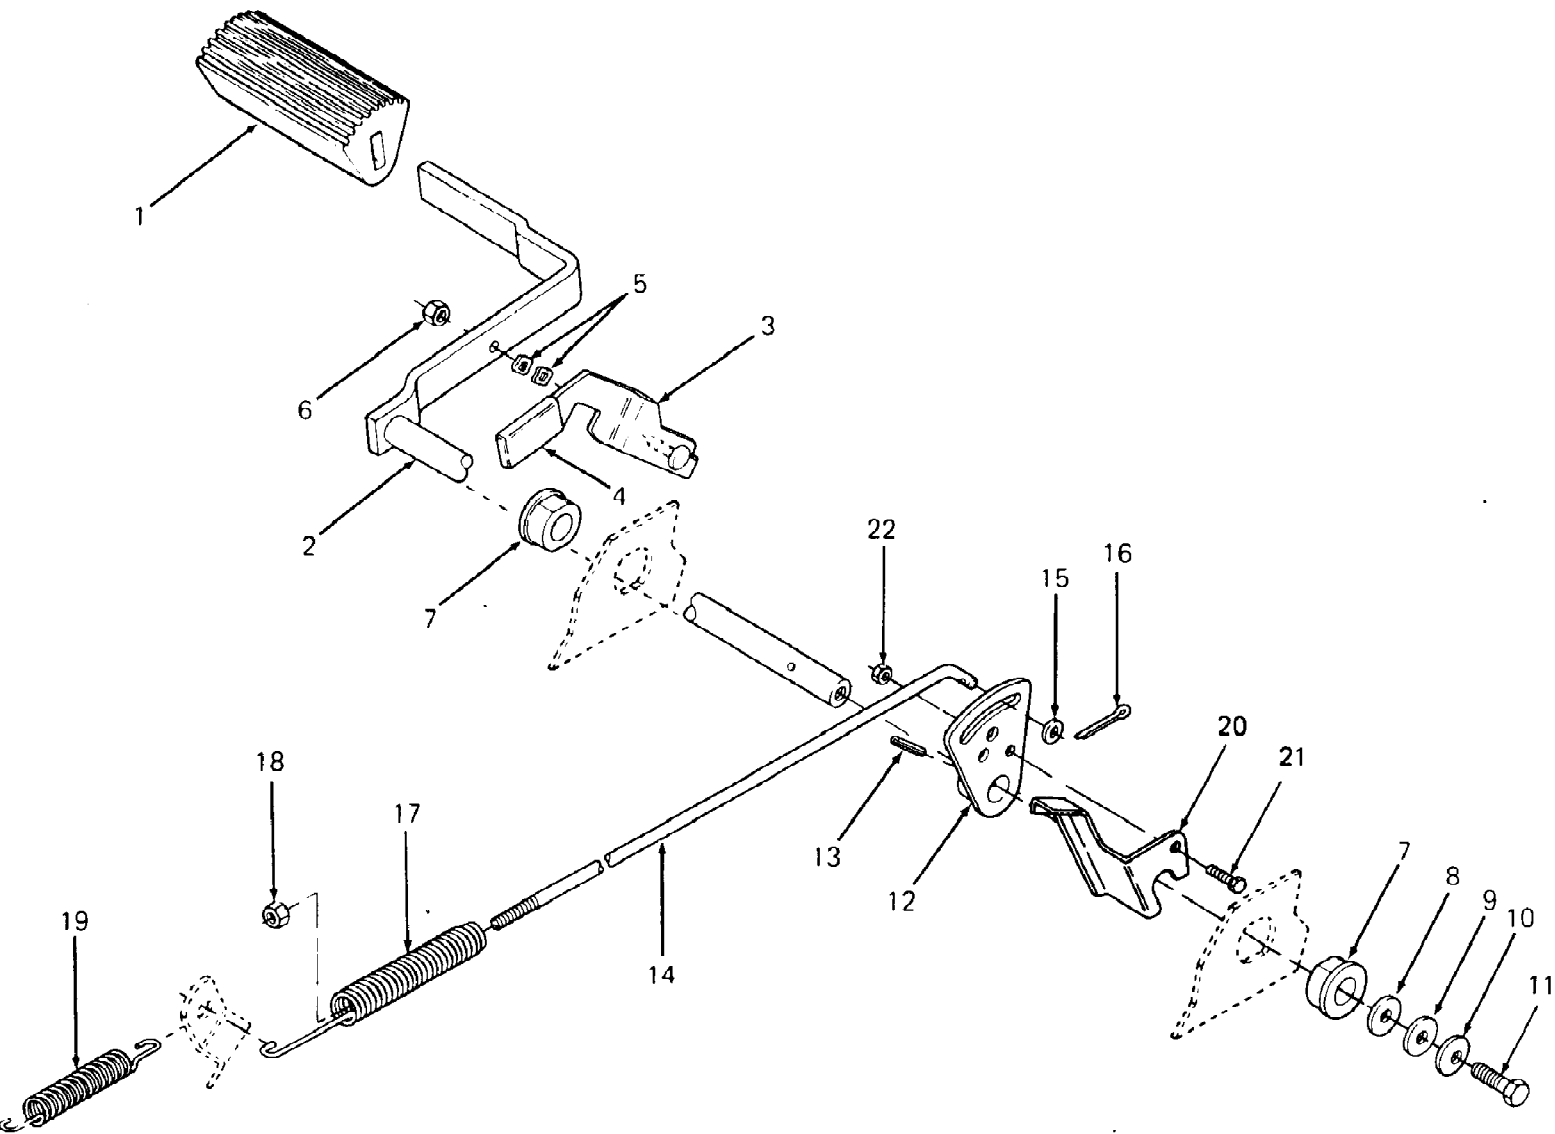

1405 S/N 170,601 - 207,400
Blower Housing & Baffles

1405 S/N 170,601 - 207,400
Blower Housing & Baffles

Ref #	Part Number	Qty	S/P/F	Description
1	KH-SM-0545010	14	S	Screw, Mounting, M5 X 0.8 X 10
2	KH-12-146-01	1	S	Plate, Blower Housing
3	KH-12-063-01	1	S	Baffle, Cylinder Barrel
4	KH-12-096-01	1		Cover, Starter
5	KH-12-027-01	1		Housing, Blower
6	KH-12-063-02	1		Baffle, Carburetor
7	KH-12-313-03	1		Grommet, Blower Housing
8	KH-12-063-03	1	S	Baffle, Cylinder Head
	KH-12-113-14	1		Decal, Horsepower

1405 S/N 170,601 - 207,400
Brake Pedal & Connections

Page 5 of 61

1405 S/N 170,601 - 207,400
Brake Pedal & Connections

Page 6 of 61

Ref #	Part Number	Qty	S/P/F	Description
1	735-0189	1		Pad, Foot
2	703-1532	1		Pedal, Brake
3	703-1393	1		Bracket, Parking Brake
4	720-3019	1	S	Grip, Parking Brake
5	736-3001	2	/P	Washer, Wave
6	712-0324	1	/P	Nut, Hex Insert Lock, 1/4-20
7	748-0209	2	S	Bearing, Flange
8	736-0156	AR	/P	Washer, Flat, .635 X 1.12 X .090 Thk
9	736-0176	1	S	Washer, Flat, .26 X .93 X .120 Thk
10	736-0270	1	/P	Washer, Bell, .265 X .75 X .062 Thk
11	710-3015	1	/P	Screw, Hex Cap, 1/4-20 X .75 Lg GR5
12	703-1558A	1		Cam, Brake
13	715-0134	1	S	Pin, Spiral Spring, 3/16 Dia X 1.5 Lg
14	747-3124	1		Rod, Brake
15	736-0173	1	/P	Washer, Flat, .281 X .73 X .063 Thk
16	714-0507	1	S	Pin, Cotter, 3/32 X .75 Lg
17	732-3043	1		Spring, Ext
18	712-0107	1	S	Nut, Hex Patch, 1/4-20
19	732-3046	1		Spring, Brake Return
20	703-1897	1		Bracket, Switch Actuator
21	710-0289	1	S	Screw, Hex Cap, 1/4-20 X .50 Lg
22	712-0107	1	S	Nut, Hex Patch Lock, 1/4-20