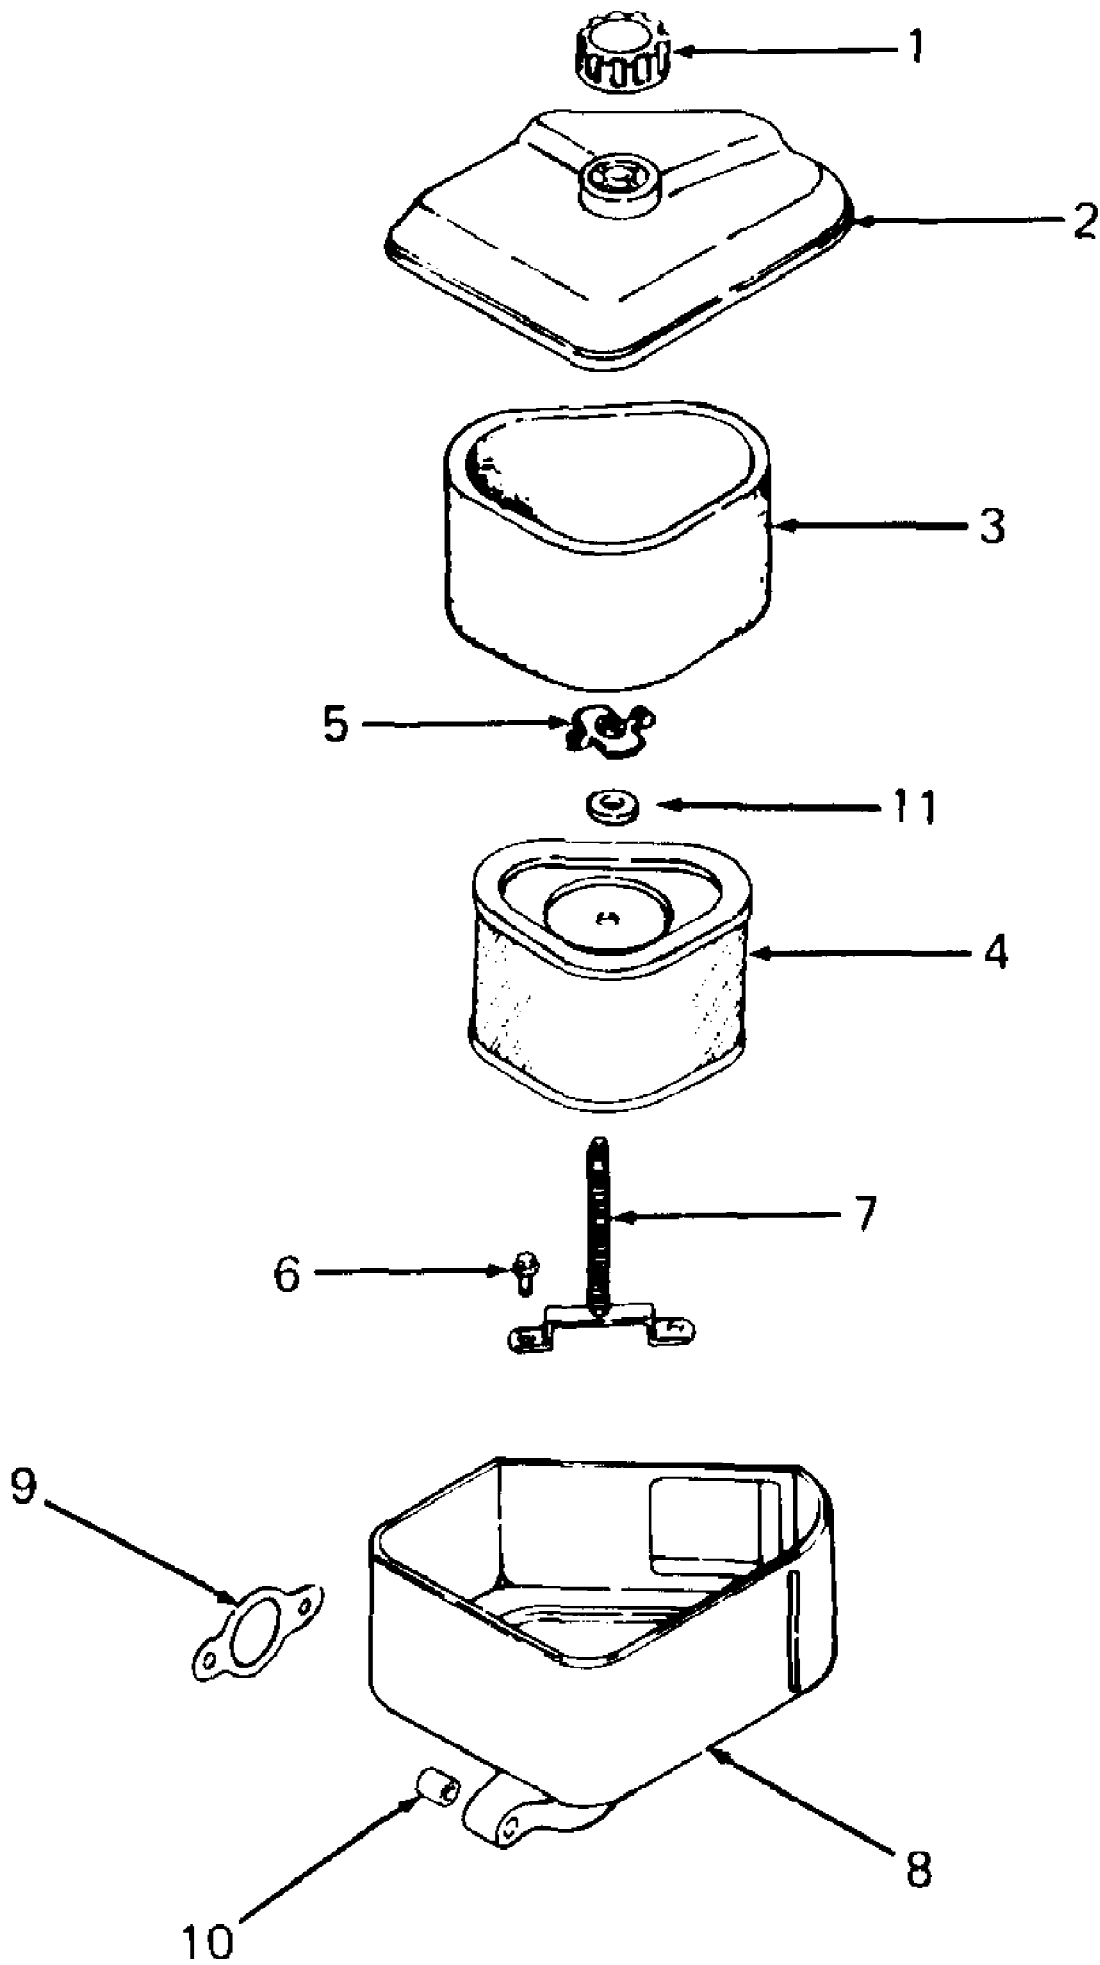

Air Intake

1405 S/N 170,601 - 207,400
Air Intake

Page 2 of 61

Ref #	Part Number	Qty	S/P/F	Description
1	KH-12-341-01	1		Knob, Air Cleaner Cover
2	KH-12-096-06	1		Cover, Air Cleaner
3	KH-12-083-08	1	S	Precleaner, Element
4	KH-12-083-05	1	S	Element, Air Cleaner
5	KH-12-100-01	1	/P	Wing Nut
6	KH-12-086-01	2		Screw, Mtg Plate Stud
7	KH-12-072-03	1		Stud, Mounting Plate
8	KH-12-094-01	1		Base, Air Cleaner
9	KH-12-041-02	1	/P	Gasket, Air Cleaner
10	KH-12-112-03	1		Spacer
11	KH-X-25-63	1	/P	Washer, Plain, 1/4

1405 S/N 170,601 - 207,400
Blower Housing & Baffles

1405 S/N 170,601 - 207,400
Blower Housing & Baffles

Ref #	Part Number	Qty	S/P/F	Description
1	KH-SM-0545010	14	S	Screw, Mounting, M5 X 0.8 X 10
2	KH-12-146-01	1	S	Plate, Blower Housing
3	KH-12-063-01	1	S	Baffle, Cylinder Barrel
4	KH-12-096-01	1		Cover, Starter
5	KH-12-027-01	1		Housing, Blower
6	KH-12-063-02	1		Baffle, Carburetor
7	KH-12-313-03	1		Grommet, Blower Housing
8	KH-12-063-03	1	S	Baffle, Cylinder Head
	KH-12-113-14	1		Decal, Horsepower