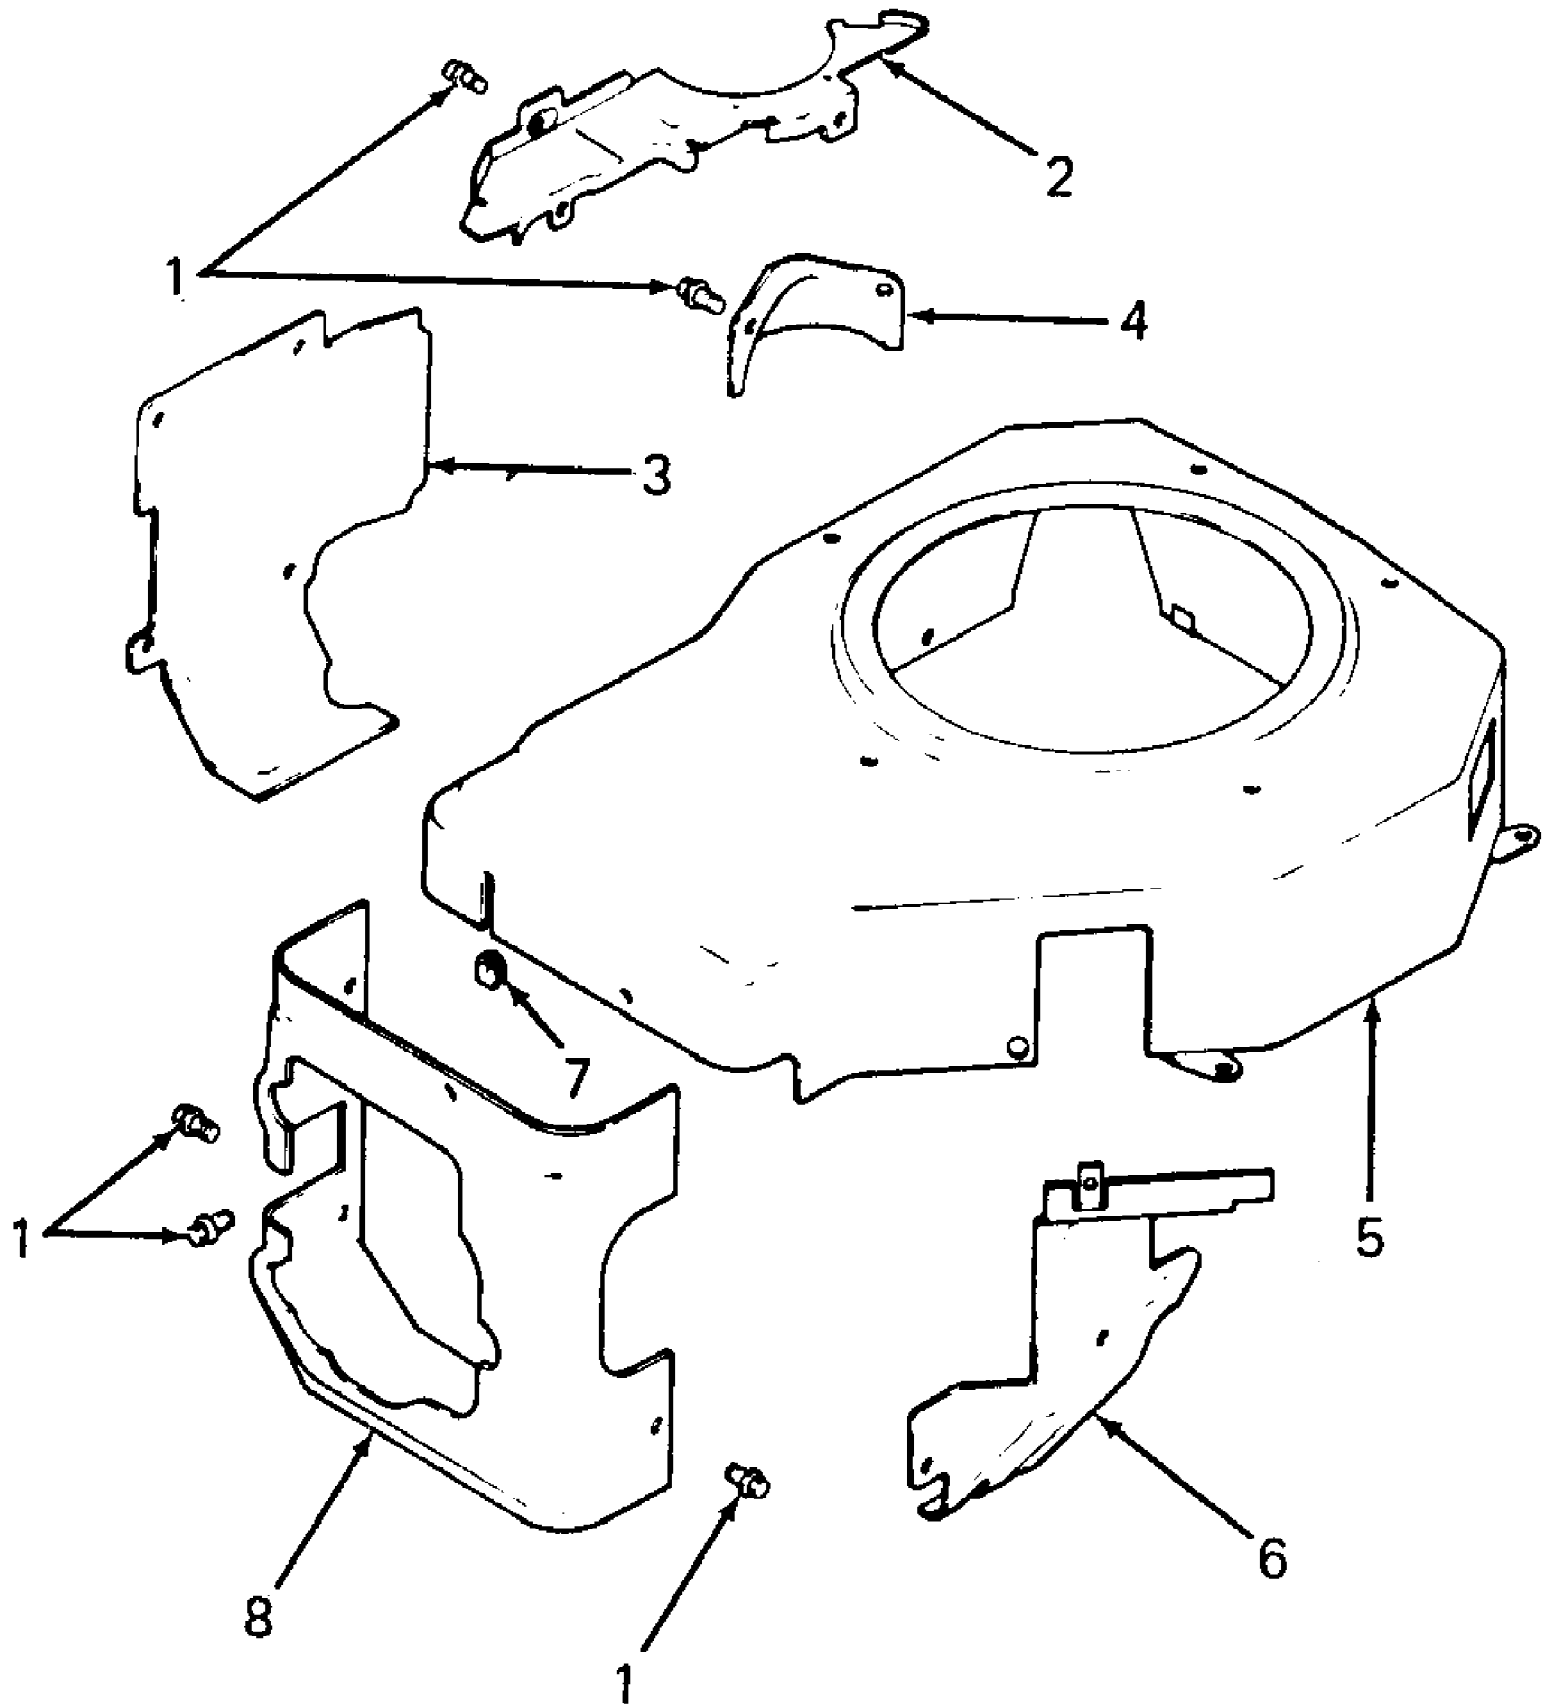

Air Intake

1405 S/N 170,601 - 207,400
Air Intake

Page 2 of 61

Ref #	Part Number	Qty	S/P/F	Description
1	KH-12-341-01	1		Knob, Air Cleaner Cover
2	KH-12-096-06	1		Cover, Air Cleaner
3	KH-12-083-08	1	S	Precleaner, Element
4	KH-12-083-05	1	S	Element, Air Cleaner
5	KH-12-100-01	1	/P	Wing Nut
6	KH-12-086-01	2		Screw, Mtg Plate Stud
7	KH-12-072-03	1		Stud, Mounting Plate
8	KH-12-094-01	1		Base, Air Cleaner
9	KH-12-041-02	1	/P	Gasket, Air Cleaner
10	KH-12-112-03	1		Spacer
11	KH-X-25-63	1	/P	Washer, Plain, 1/4

1405 S/N 170,601 - 207,400
Blower Housing & Baffles

1405 S/N 170,601 - 207,400
Blower Housing & Baffles

Ref #	Part Number	Qty	S/P/F	Description
1	KH-SM-0545010	14	S	Screw, Mounting, M5 X 0.8 X 10
2	KH-12-146-01	1	S	Plate, Blower Housing
3	KH-12-063-01	1	S	Baffle, Cylinder Barrel
4	KH-12-096-01	1		Cover, Starter
5	KH-12-027-01	1		Housing, Blower
6	KH-12-063-02	1		Baffle, Carburetor
7	KH-12-313-03	1		Grommet, Blower Housing
8	KH-12-063-03	1	S	Baffle, Cylinder Head
	KH-12-113-14	1		Decal, Horsepower