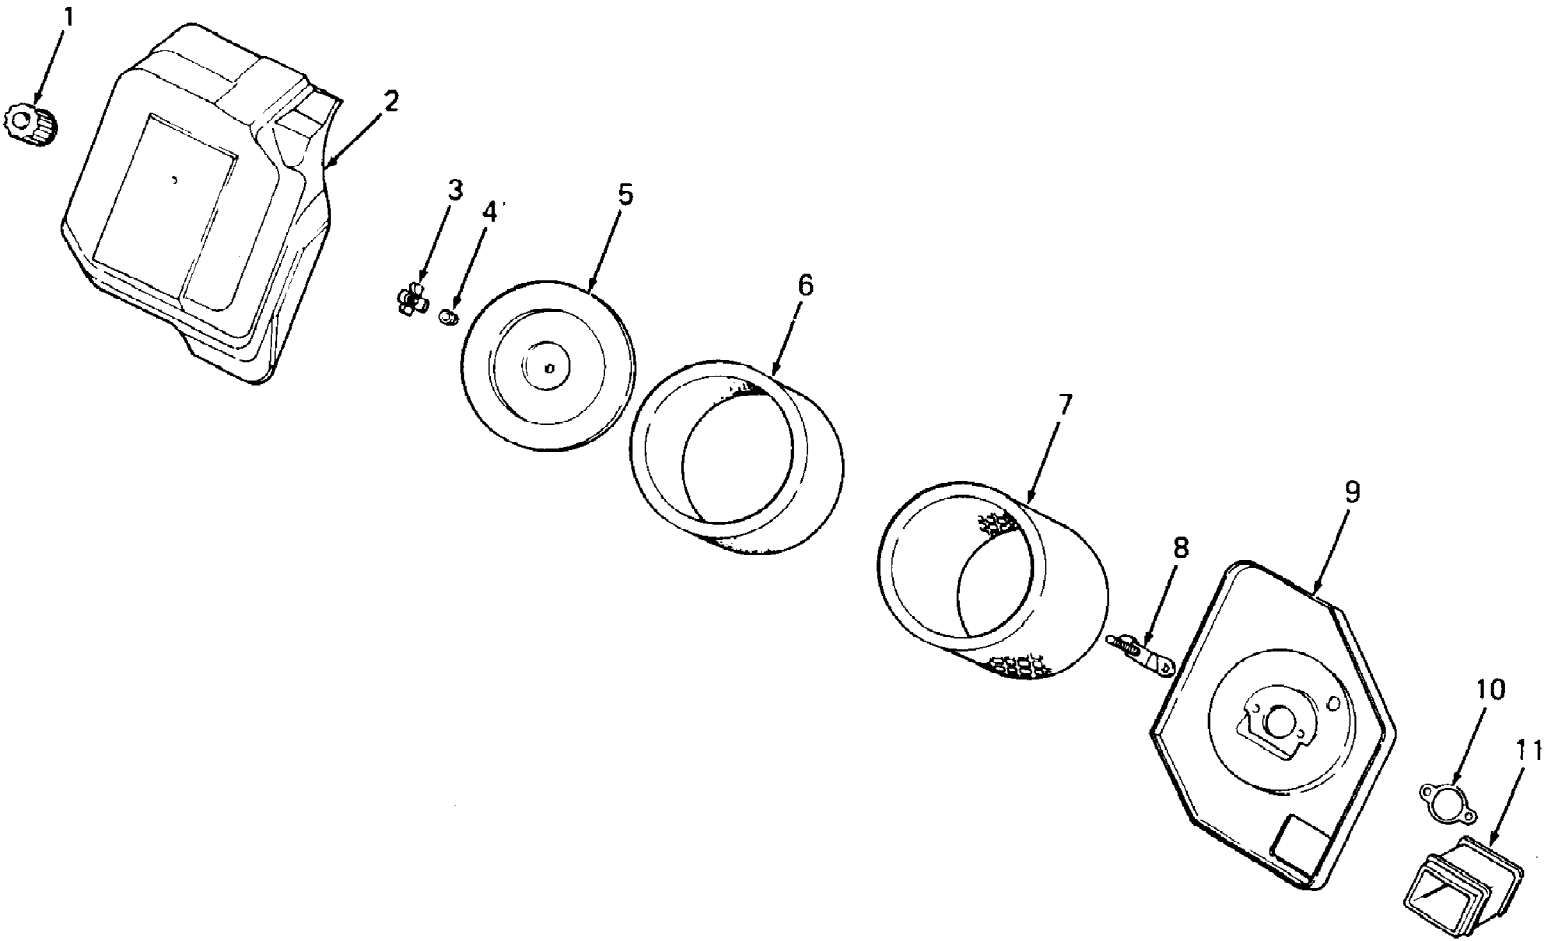

1340  
Air Intake

1340  
Air Intake

Page 2 of 78

Ref #	Part Number	Qty	S/P/F	Description
1	KH-12-341-01	1		Knob, Air Cleaner Cover
2	KH-12-096-09	1	S	Cover, Air Cleaner
3	KH-12-100-01	1	/P	Nut, Wing
4	KH-12-313-04	1		Grommet
5	KH-12-096-08	1	S	Cover, Element
6	KH-52-083-01	1	S	Precleaner, Element
7	759-3547	1	S	Element, Air Cleaner
8	KH-12-126-10	1	S	Bracket, Air Cleaner
9	KH-12-094-02	1		Base, Air Cleaner
10	KH-12-041-02	1	/P	Gasket, Air Cleaner
11	KH-12-123-07	1	/P	Tube, Air Intake
	KH-25-113-04	1		Decal, Air Cleaner

## Battery &amp; Electrical Components

Ref #	Part Number	Qty	S/P/F	Description
1	725-3174	1	S	Battery
2	725-3196	1	/P	Cable, Positive Battery
3	725-3194	1		Cable, Negative Battery
4	710-3083	1	/P	Screw, Hex Cap, 5/16-18 X 1.38 Lg
5	736-0275	1	S	Washer, Flat, .34 X .68 X .062 Thk
6	703-1823	1	S	Hold Down, Battery
7	731-3105	1		Tray, Battery
8	710-0751	2	/P	Screw, Hex Cap, 1/4-20 X .62 Lg GR5
9	736-0270	2	/P	Washer, Bell, .265 X .75 X .062 Thk
10	725-1426	1	S	Solenoid
	736-0119	2	S	Washer, Lock, 5/16
	712-3010	2	S	Nut, Hex, 5/16-18 GR5
11	725-3209	1		Cable, Starter
12	710-0597	1	/P	Screw, Hex Cap, 1/4-20 X 1.0 Lg
13	736-3006	1	/P	Washer, Int-Ext, 1/4
14	729-0207	1		Holder, Fuse
	725-1381	1	S	Fuse, 20 Amp
16	729-0209	1		Clip, Fuse Holder Mtg
17	710-0473	1	/P	Screw, Truss Mach, #10-24 X .50 Lg
18	725-1375	1	S	Relay
19	710-0473	1	/P	Screw, Truss Mach, #10-24 X .50 Lg
20	725-3165	1	S	Indicator, Voltage
21	736-0147	1	S	Washer, External, #10
22	736-0722	2	S	Washer, Lock, #10
23	712-0121	2	S	Nut, Hex, #10-24
24	712-0291	2	S	Nut, Hex Center Lock, 1/4-20
25	725-3201	1	S	Battery Harness
	726-3020	2		Strap, Tie
26	725-3147	1		Lug, Quick Connect