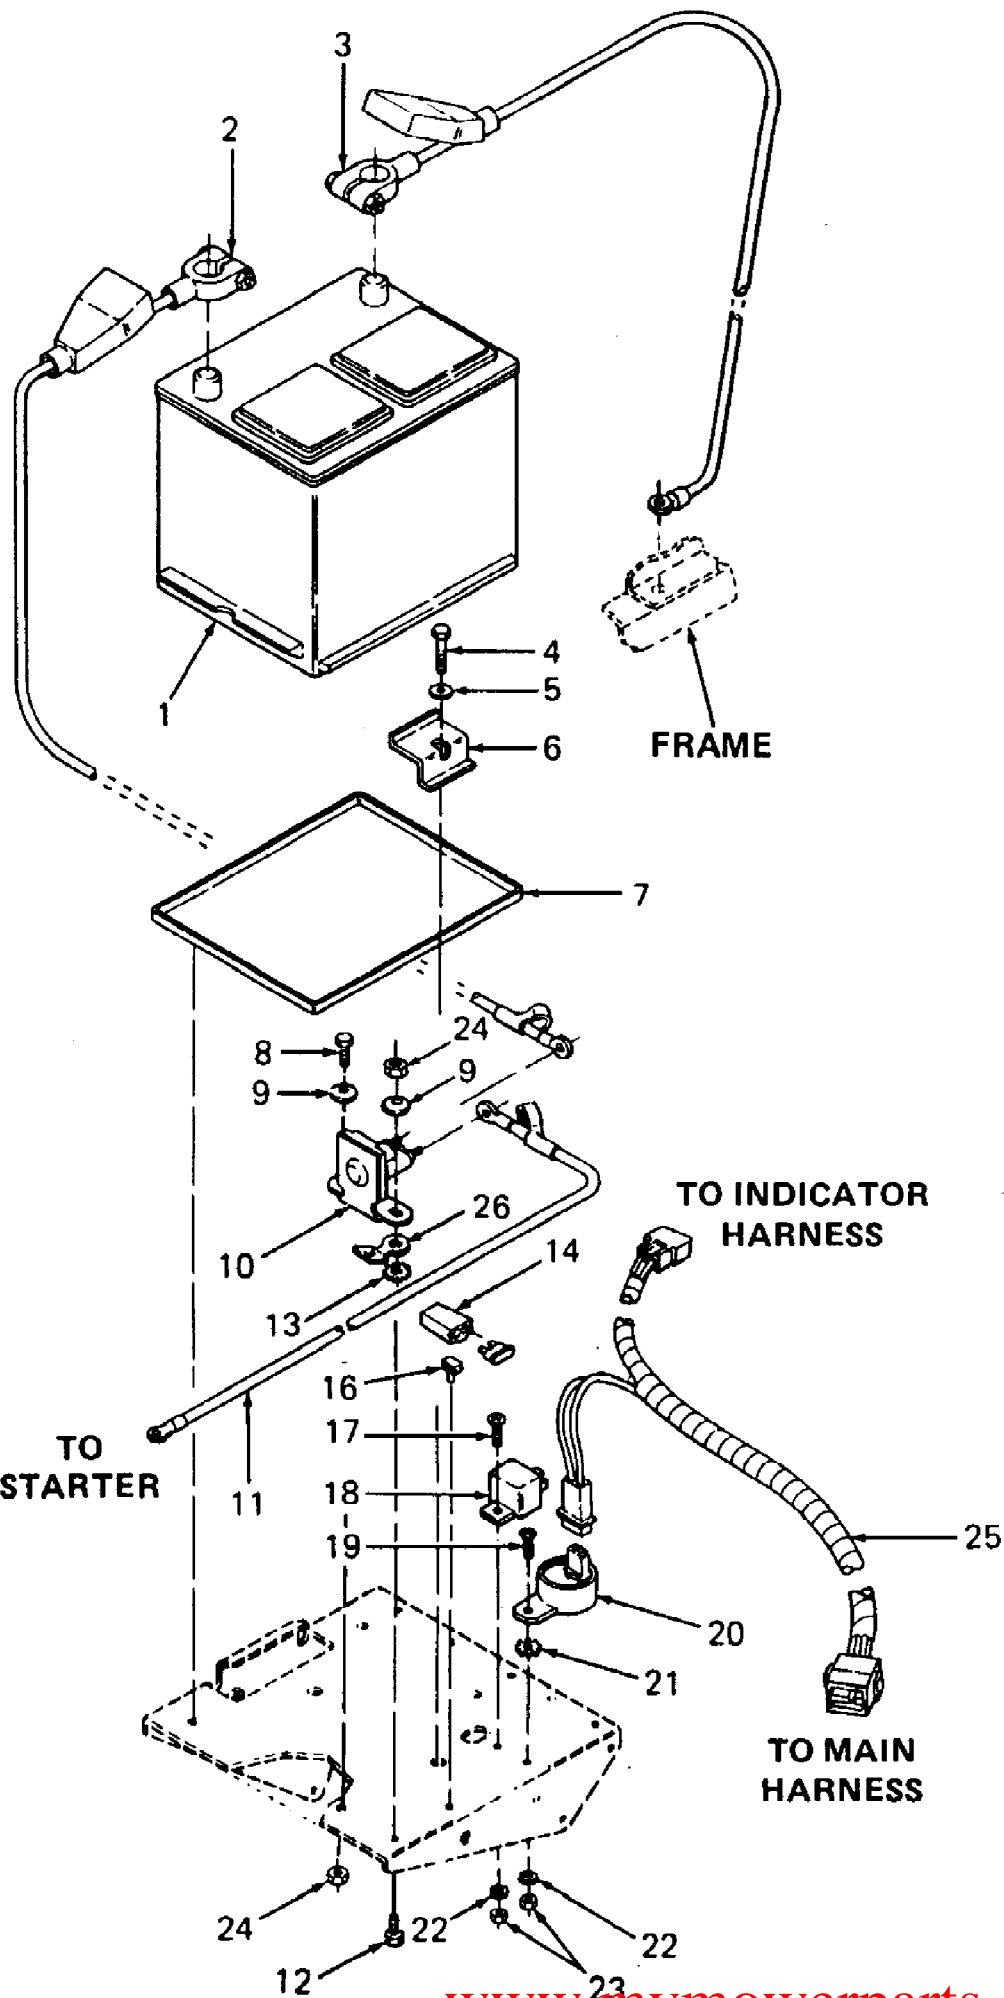

1340  
Air Intake

1340  
Air Intake

Page 2 of 78

Ref #	Part Number	Qty	S/P/F	Description
1	KH-12-341-01	1		Knob, Air Cleaner Cover
2	KH-12-096-09	1	S	Cover, Air Cleaner
3	KH-12-100-01	1	/P	Nut, Wing
4	KH-12-313-04	1		Grommet
5	KH-12-096-08	1	S	Cover, Element
6	KH-52-083-01	1	S	Precleaner, Element
7	759-3547	1	S	Element, Air Cleaner
8	KH-12-126-10	1	S	Bracket, Air Cleaner
9	KH-12-094-02	1		Base, Air Cleaner
10	KH-12-041-02	1	/P	Gasket, Air Cleaner
11	KH-12-123-07	1	/P	Tube, Air Intake
	KH-25-113-04	1		Decal, Air Cleaner

## Battery &amp; Electrical Components

Ref #	Part Number	Qty	S/P/F	Description
1	725-3174	1	S	Battery
2	725-3196	1	/P	Cable, Positive Battery
3	725-3194	1		Cable, Negative Battery
4	710-3083	1	/P	Screw, Hex Cap, 5/16-18 X 1.38 Lg
5	736-0275	1	S	Washer, Flat, .34 X .68 X .062 Thk
6	703-1823	1	S	Hold Down, Battery
7	731-3105	1		Tray, Battery
8	710-0751	2	/P	Screw, Hex Cap, 1/4-20 X .62 Lg GR5
9	736-0270	2	/P	Washer, Bell, .265 X .75 X .062 Thk
10	725-1426	1	S	Solenoid
	736-0119	2	S	Washer, Lock, 5/16
	712-3010	2	S	Nut, Hex, 5/16-18 GR5
11	725-3209	1		Cable, Starter
12	710-0597	1	/P	Screw, Hex Cap, 1/4-20 X 1.0 Lg
13	736-3006	1	/P	Washer, Int-Ext, 1/4
14	729-0207	1		Holder, Fuse
	725-1381	1	S	Fuse, 20 Amp
16	729-0209	1		Clip, Fuse Holder Mtg
17	710-0473	1	/P	Screw, Truss Mach, #10-24 X .50 Lg
18	725-1375	1	S	Relay
19	710-0473	1	/P	Screw, Truss Mach, #10-24 X .50 Lg
20	725-3165	1	S	Indicator, Voltage
21	736-0147	1	S	Washer, External, #10
22	736-0722	2	S	Washer, Lock, #10
23	712-0121	2	S	Nut, Hex, #10-24
24	712-0291	2	S	Nut, Hex Center Lock, 1/4-20
25	725-3201	1	S	Battery Harness
	726-3020	2		Strap, Tie
26	725-3147	1		Lug, Quick Connect