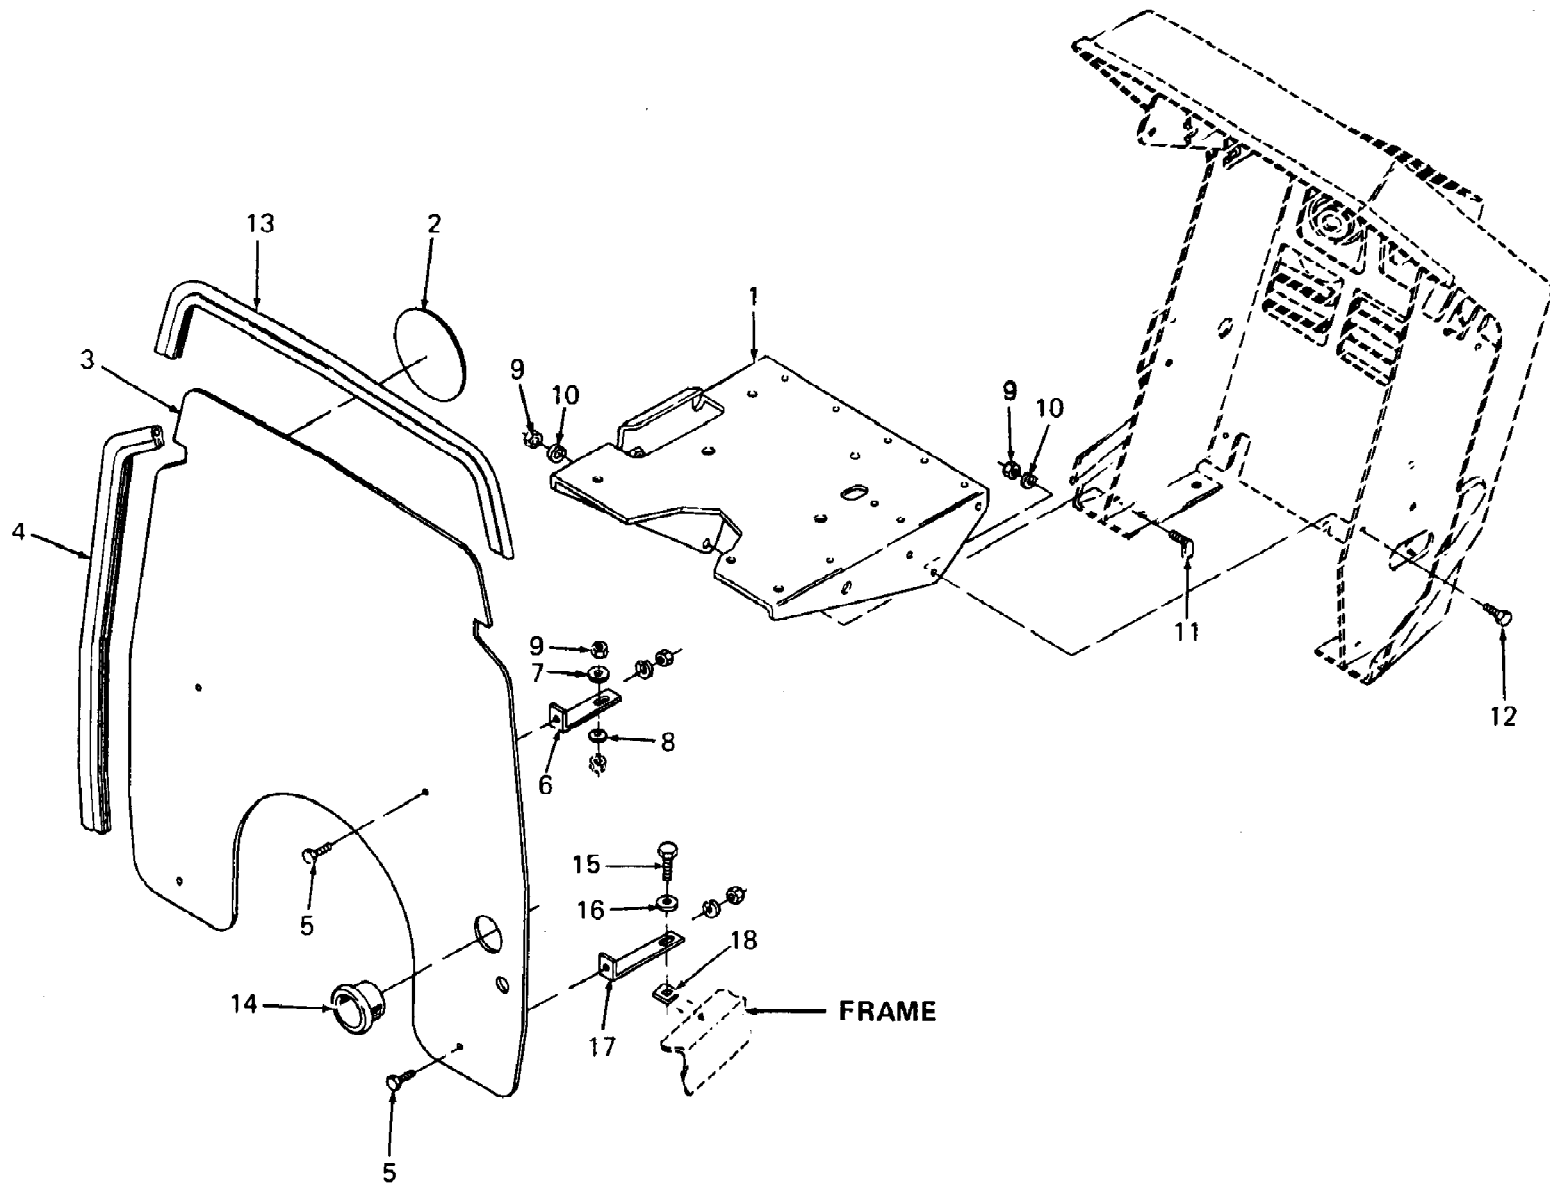

1340  
Air Intake

1340  
Air Intake

Page 2 of 78

Ref #	Part Number	Qty	S/P/F	Description
1	KH-12-341-01	1		Knob, Air Cleaner Cover
2	KH-12-096-09	1	S	Cover, Air Cleaner
3	KH-12-100-01	1	/P	Nut, Wing
4	KH-12-313-04	1		Grommet
5	KH-12-096-08	1	S	Cover, Element
6	KH-52-083-01	1	S	Precleaner, Element
7	759-3547	1	S	Element, Air Cleaner
8	KH-12-126-10	1	S	Bracket, Air Cleaner
9	KH-12-094-02	1		Base, Air Cleaner
10	KH-12-041-02	1	/P	Gasket, Air Cleaner
11	KH-12-123-07	1	/P	Tube, Air Intake
	KH-25-113-04	1		Decal, Air Cleaner

## Battery &amp; Electrical Components

Ref #	Part Number	Qty	S/P/F	Description
1	725-3174	1	S	Battery
2	725-3196	1	/P	Cable, Positive Battery
3	725-3194	1		Cable, Negative Battery
4	710-3083	1	/P	Screw, Hex Cap, 5/16-18 X 1.38 Lg
5	736-0275	1	S	Washer, Flat, .34 X .68 X .062 Thk
6	703-1823	1	S	Hold Down, Battery
7	731-3105	1		Tray, Battery
8	710-0751	2	/P	Screw, Hex Cap, 1/4-20 X .62 Lg GR5
9	736-0270	2	/P	Washer, Bell, .265 X .75 X .062 Thk
10	725-1426	1	S	Solenoid
	736-0119	2	S	Washer, Lock, 5/16
	712-3010	2	S	Nut, Hex, 5/16-18 GR5
11	725-3209	1		Cable, Starter
12	710-0597	1	/P	Screw, Hex Cap, 1/4-20 X 1.0 Lg
13	736-3006	1	/P	Washer, Int-Ext, 1/4
14	729-0207	1		Holder, Fuse
	725-1381	1	S	Fuse, 20 Amp
16	729-0209	1		Clip, Fuse Holder Mtg
17	710-0473	1	/P	Screw, Truss Mach, #10-24 X .50 Lg
18	725-1375	1	S	Relay
19	710-0473	1	/P	Screw, Truss Mach, #10-24 X .50 Lg
20	725-3165	1	S	Indicator, Voltage
21	736-0147	1	S	Washer, External, #10
22	736-0722	2	S	Washer, Lock, #10
23	712-0121	2	S	Nut, Hex, #10-24
24	712-0291	2	S	Nut, Hex Center Lock, 1/4-20
25	725-3201	1	S	Battery Harness
	726-3020	2		Strap, Tie
26	725-3147	1		Lug, Quick Connect