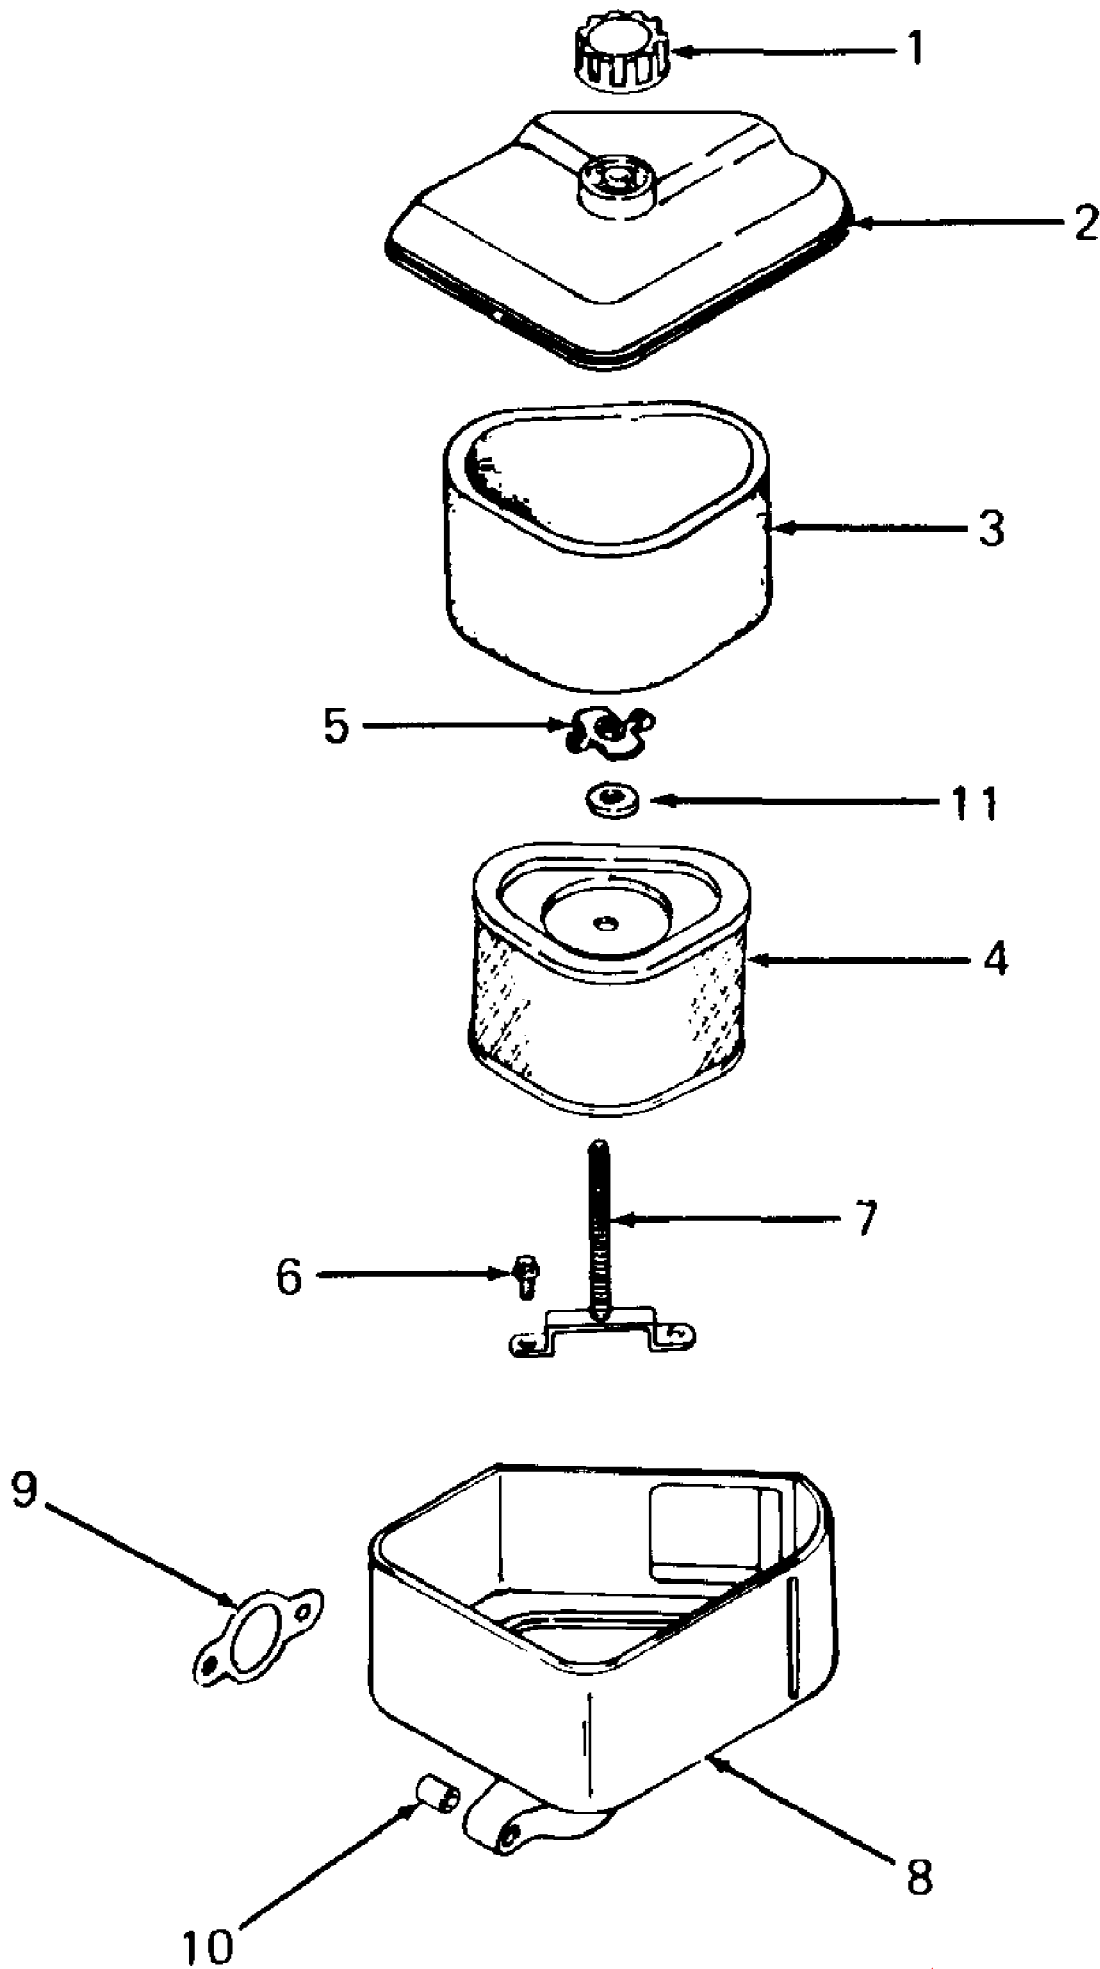

Air Intake

1325 S/N 207,401 - 239,300
Air Intake

Ref #	Part Number	Qty	S/P/F	Description
1	KH-12-341-01	1		Knob, Air Cleaner Cover
2	KH-12-096-06	1		Cover, Air Cleaner
3	KH-12-083-08	1	S	Precleaner, Element
4	KH-12-083-05	1	S	Element, Air Cleaner
5	KH-12-100-01	1	/P	Wing Nut
6	KH-12-086-01	2		Screw, Mtg Plate Stud
7	KH-12-072-03	1		Stud, Mounting Plate
8	KH-12-094-01	1		Base, Air Cleaner
9	KH-12-041-02	1	/P	Gasket, Air Cleaner
10	KH-12-112-03	1		Spacer
11	KH-X-25-63	1	/P	Washer, Plain, 1/4

1325 S/N 207,401 - 239,300
Blower Housing & Baffles

1325 S/N 207,401 - 239,300
Blower Housing & Baffles

Ref #	Part Number	Qty	S/P/F	Description
1	KH-SM-0545010	14	S	Screw, Mounting, M5 X 0.8 X 10
2	KH-12-146-01	1	S	Plate, Blower Housing
3	KH-12-063-01	1	S	Baffle, Cylinder Barrel
4	KH-12-096-01	1		Cover, Starter
5	KH-12-027-01	1		Housing, Blower
6	KH-12-063-02	1		Baffle, Carburetor
7	KH-12-313-03	1		Grommet, Blower Housing
8	KH-12-063-03	1	S	Baffle, Cylinder Head
	KH-12-113-02	1		Decal, Horsepower