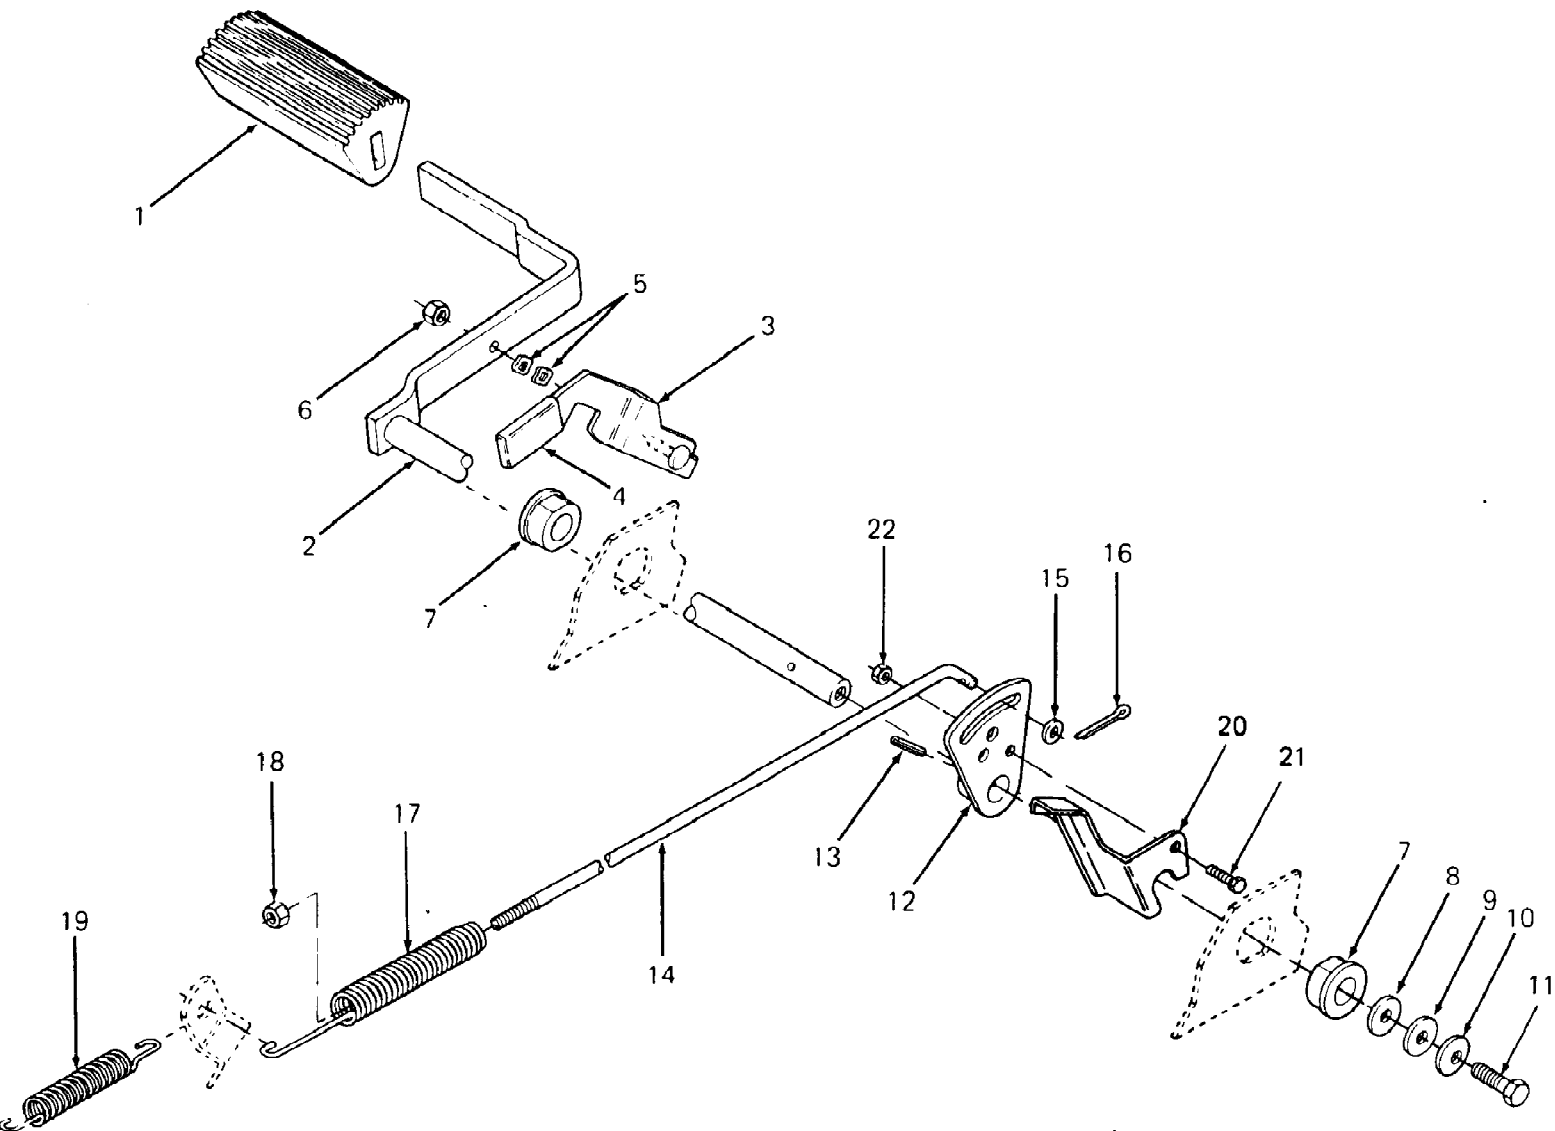

Air Intake

1325 S/N 207,401 - 239,300
Air Intake

Ref #	Part Number	Qty	S/P/F	Description
1	KH-12-341-01	1		Knob, Air Cleaner Cover
2	KH-12-096-06	1		Cover, Air Cleaner
3	KH-12-083-08	1	S	Precleaner, Element
4	KH-12-083-05	1	S	Element, Air Cleaner
5	KH-12-100-01	1	/P	Wing Nut
6	KH-12-086-01	2		Screw, Mtg Plate Stud
7	KH-12-072-03	1		Stud, Mounting Plate
8	KH-12-094-01	1		Base, Air Cleaner
9	KH-12-041-02	1	/P	Gasket, Air Cleaner
10	KH-12-112-03	1		Spacer
11	KH-X-25-63	1	/P	Washer, Plain, 1/4

1325 S/N 207,401 - 239,300
Brake Pedal & Connections

1325 S/N 207,401 - 239,300
Brake Pedal & Connections

Page 6 of 60

Ref #	Part Number	Qty	S/P/F	Description
1	735-0189	1		Pad, Foot
2	703-1532	1		Pedal, Brake
3	703-1393	1		Bracket, Parking Brake
4	720-3019	1	S	Grip, Parking Brake
5	736-3001	2	/P	Washer, Wave
6	712-0324	1	/P	Nut, Hex Insert Lock, 1/4-20
7	748-0209	2	S	Bearing, Flange
8	736-0156	AR	/P	Washer, Flat, .635 X 1.12 X .090 Thk
9	736-0176	1	S	Washer, Flat, .26 X .93 X .120 Thk
10	736-0270	1	/P	Washer, Bell, .265 X .75 X .062 Thk
11	710-3015	1	/P	Screw, Hex Cap, 1/4-20 X .75 Lg GR5
12	703-1558A	1		Cam, Brake
13	715-0134	1	S	Pin, Spiral Spring, 3/16 Dia X 1.5 Lg
14	747-3124	1		Rod, Brake
15	736-0173	1	/P	Washer, Flat, .281 X .73 X .063 Thk
16	714-0507	1	S	Pin, Cotter, 3/32 X .75 Lg
17	732-3043	1		Spring, Ext
18	712-0107	1	S	Nut, Hex Patch, 1/4-20
19	732-3046	1		Spring, Brake Return
20	703-1897	1		Bracket, Switch Actuator
21	710-0289	1	S	Screw, Hex Cap, 1/4-20 X .50 Lg
22	712-0107	1	S	Nut, Hex Patch Lock, 1/4-20