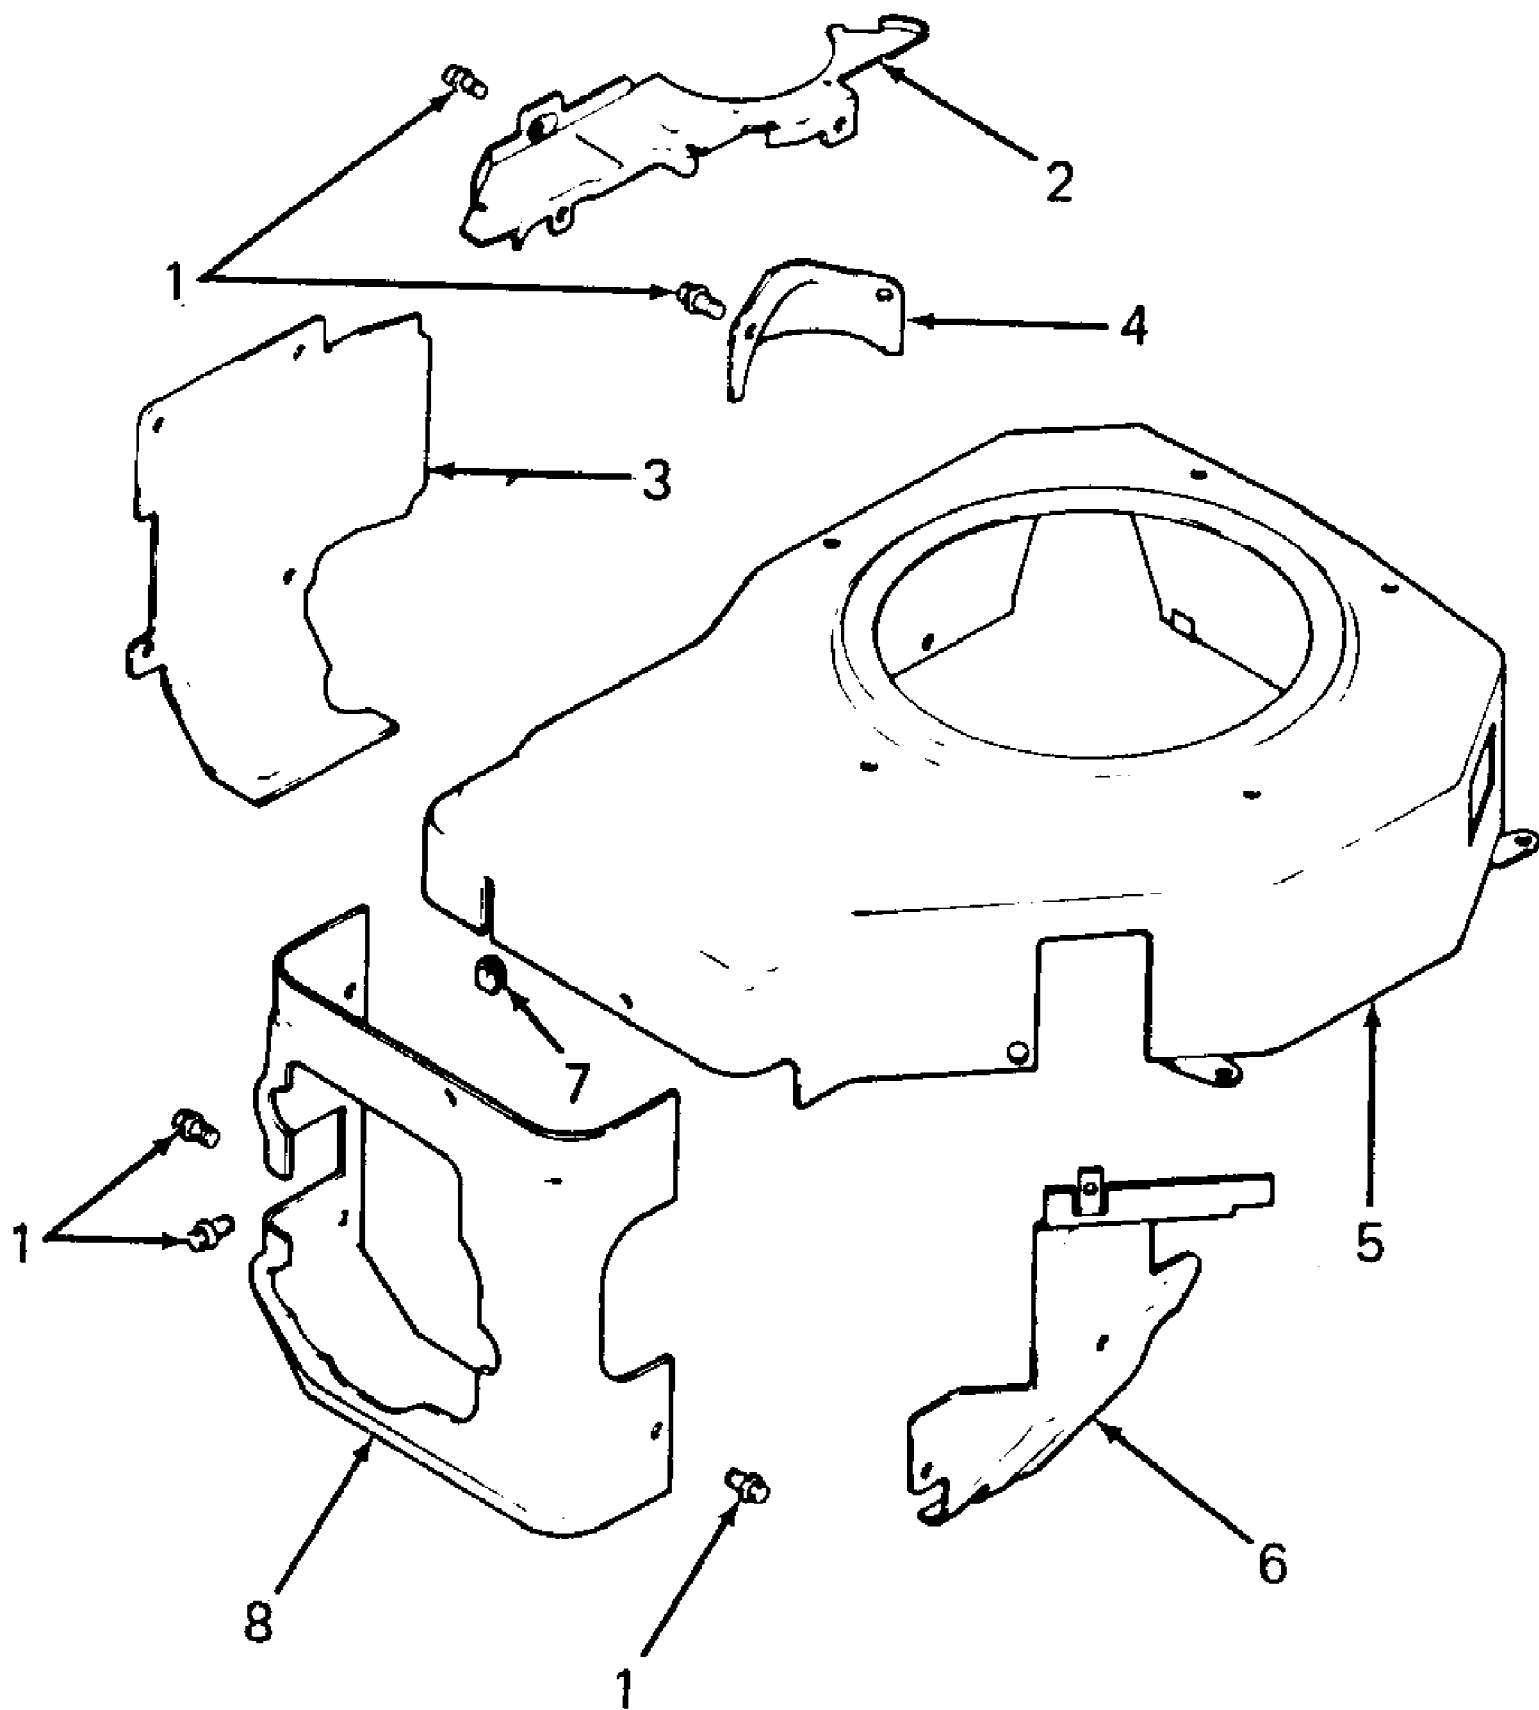

Air Intake

1325 S/N 207,401 - 239,300
Air Intake

Ref #	Part Number	Qty	S/P/F	Description
1	KH-12-341-01	1		Knob, Air Cleaner Cover
2	KH-12-096-06	1		Cover, Air Cleaner
3	KH-12-083-08	1	S	Precleaner, Element
4	KH-12-083-05	1	S	Element, Air Cleaner
5	KH-12-100-01	1	/P	Wing Nut
6	KH-12-086-01	2		Screw, Mtg Plate Stud
7	KH-12-072-03	1		Stud, Mounting Plate
8	KH-12-094-01	1		Base, Air Cleaner
9	KH-12-041-02	1	/P	Gasket, Air Cleaner
10	KH-12-112-03	1		Spacer
11	KH-X-25-63	1	/P	Washer, Plain, 1/4

1325 S/N 207,401 - 239,300
Blower Housing & Baffles

1325 S/N 207,401 - 239,300
Blower Housing & Baffles

Ref #	Part Number	Qty	S/P/F	Description
1	KH-SM-0545010	14	S	Screw, Mounting, M5 X 0.8 X 10
2	KH-12-146-01	1	S	Plate, Blower Housing
3	KH-12-063-01	1	S	Baffle, Cylinder Barrel
4	KH-12-096-01	1		Cover, Starter
5	KH-12-027-01	1		Housing, Blower
6	KH-12-063-02	1		Baffle, Carburetor
7	KH-12-313-03	1		Grommet, Blower Housing
8	KH-12-063-03	1	S	Baffle, Cylinder Head
	KH-12-113-02	1		Decal, Horsepower