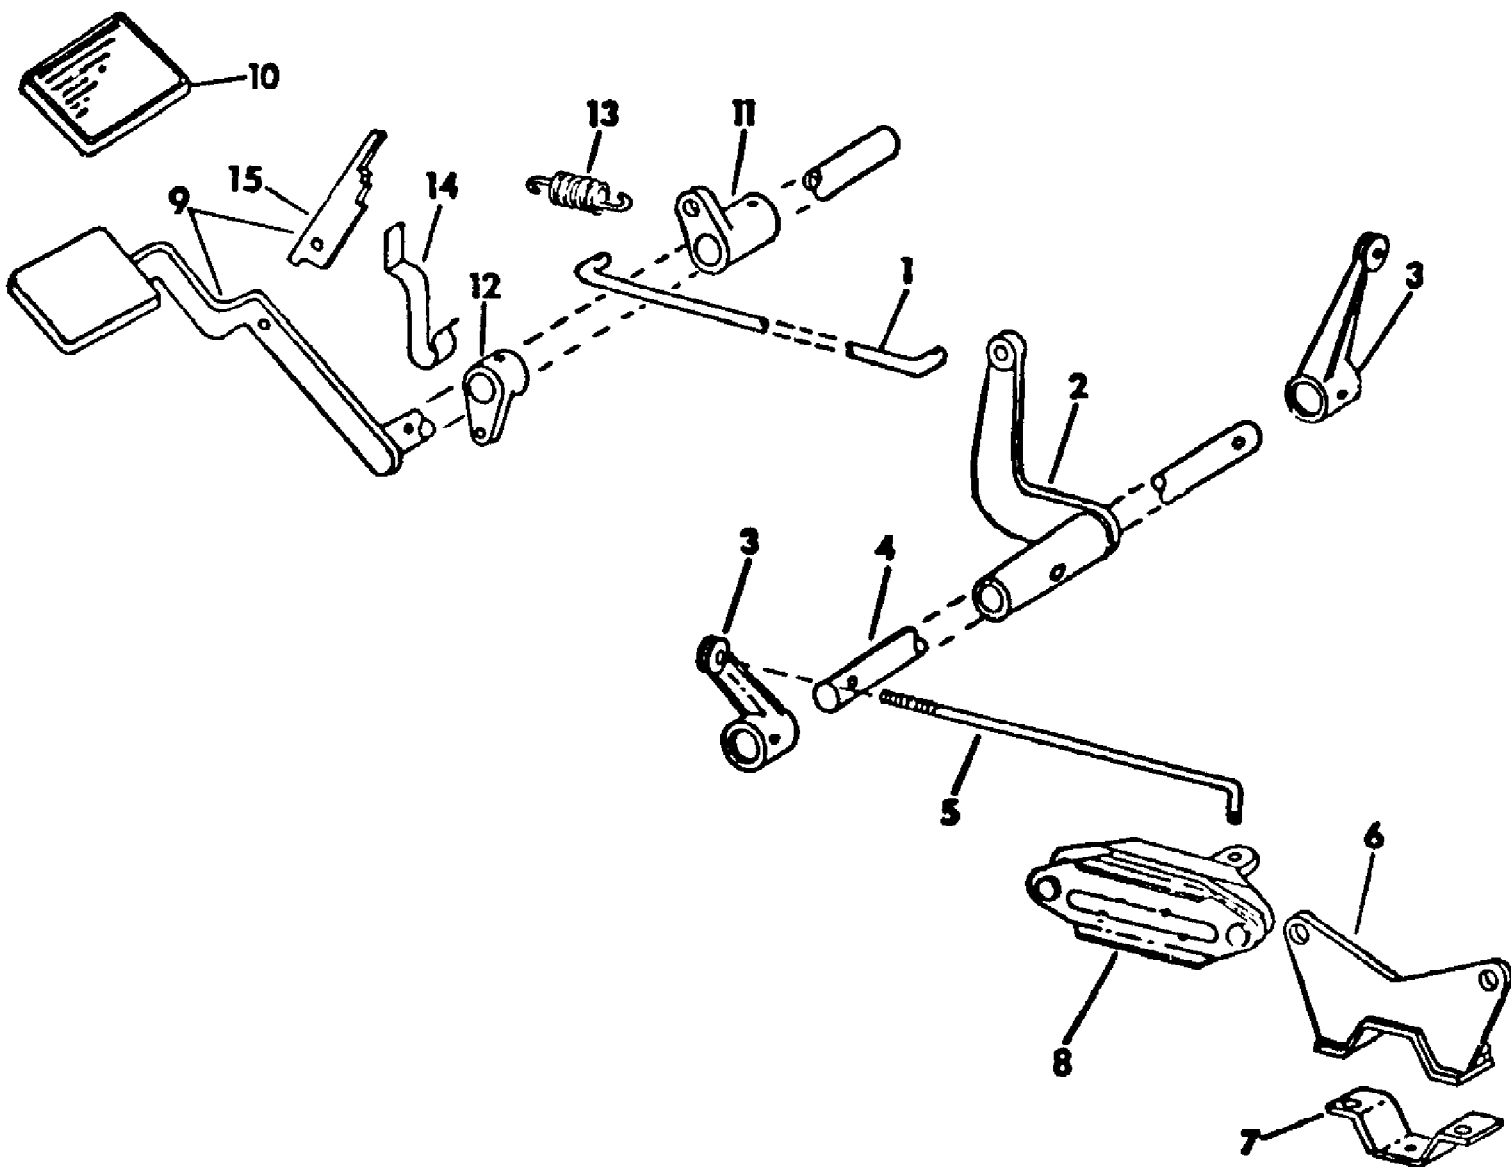

1250
Battery Holder

Page 3 of 102

1250
Battery Holder

Ref #	Part Number	Qty	S/P/F	Description
1	IH-544149-R1	1	S	Bolt, Battery Hold Down (Used only w/clamp IH-549131-R1)
	712-3044	1		Nut, 1/4-20 C-Z Type A Wing
2		1		Clamp, Battery Hold Down (Order Ref No. 3)
3	703-0017	1	S	Strap Assy, Battery
4	747-3006	2		Hook, Battery

Brake Caliper Assembly-Tractors With Caliper Brakes

1

9

16

Brake Caliper Assembly-Tractors With Caliper Brakes

Ref #	Part Number	Qty	S/P/F	Description
1	IH-528822-R91	2	S	Caliper Assy, Brake (Order IH-57953-C91 LH & IH-60735-C91 RH)
2	IH-531636-R1	1		Lever Assy, Cam
3		1		Brake Assy, Actuator Cam (Order IH-57953-C91 or IH-60735-C91)
4		1		Carrier, Flat Plate (Order IH-57953-C91 or IH-60735-C91)
5		2		Liner, Brake (Order kit IH-544835-R91)
	IH-24699-R1	4		Rivet, 9/64 X 7/16 Fl Hd Tubular Brass
6	IH-530678-R1	2		Spring, Compression
7	IH-528823-R1	2		Spacer, Caliper
8	~NLA	1		Carrier, Rib Plate
		2		Screw, 3/8-24 X 2-1/4 Znd Hex Hd Cap (Common Hardware, Purchase Locally)
	712-0214	2	S	Nut, 3/8-24 Hex Lock
9	IH-57953-C91	1	S	Caliper Assy, Brake LH
	IH-60735-C91	1		Caliper Assy, Brake RH
10	~NLA	1		Lever, Actuator
11		1		Pin, 3/8 X 3/4 C-Z Rod End (Common Hardware, Purchase Locally)
		1		Pin, 3/32 X 5/8 C-Z Cot (Common Hardware, Purchase Locally)
12	~NLA	1		Bracket, Secondary
13	IH-548122-R1	2	S	Stator
14	IH-548121-R1	2		Pin, Straight
15	IH-148150	2		Retainer, 3/8 Spring
16	IH-57953-C91	1	S	Brake Assy, Spot LH
	IH-60735-C91	1		Brake Assy, Spot RH
17	IH-57954-C1	1		Bracket, Secondary
18	IH-548122-R1	2	S	Stator
19	IH-57957-C1	1		Lever, Actuating
20	IH-57955-C1	2		Bolt, Shoulder
21	IH-57956-C1	2		Nut, Lock
	IH-544835-R91	1		Kit, Brake Lining (For caliper assy IH-528822-R91) Liner Rivet Spring