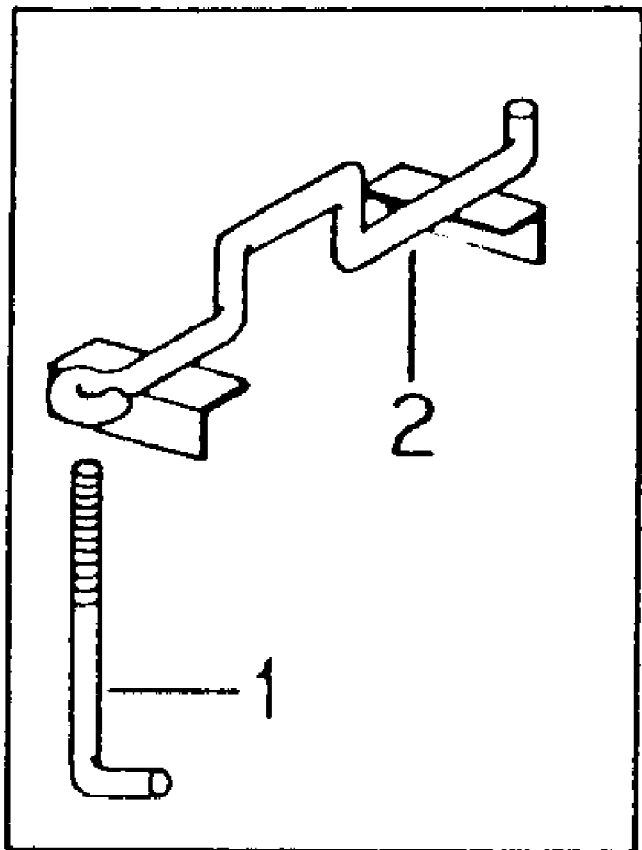

1250
Armrest

1250
Armrest

Page 2 of 102

Ref #	Part Number	Qty	S/P/F	Description
1	IH-117265-C1	1		Rest, Arm, LH
2	IH-117266-C1	1		Rest, Arm, RH
3	IH-117267-C1	1		Bracket, Mounting, LH
4	IH-117268-C1	1		Bracket, Mounting, RH
5	IH-117269-C1	1		Bracket, Arm Brace
	IH-117331-C1	2		Nut, Pivot
	IH-117332-C1	2		Bolt, Slide Pivot
	IH-117333-C1	2		Washer, Belleville
	710-0323	4	/P	Screw, 5/16-18 X 3/16 Pan Hd Cr Rec Mach

1250
Battery Holder

Page 3 of 102

1250
Battery Holder

Ref #	Part Number	Qty	S/P/F	Description
1	IH-544149-R1	1	S	Bolt, Battery Hold Down (Used only w/clamp IH-549131-R1)
	712-3044	1		Nut, 1/4-20 C-Z Type A Wing
2		1		Clamp, Battery Hold Down (Order Ref No. 3)
3	703-0017	1	S	Strap Assy, Battery
4	747-3006	2		Hook, Battery