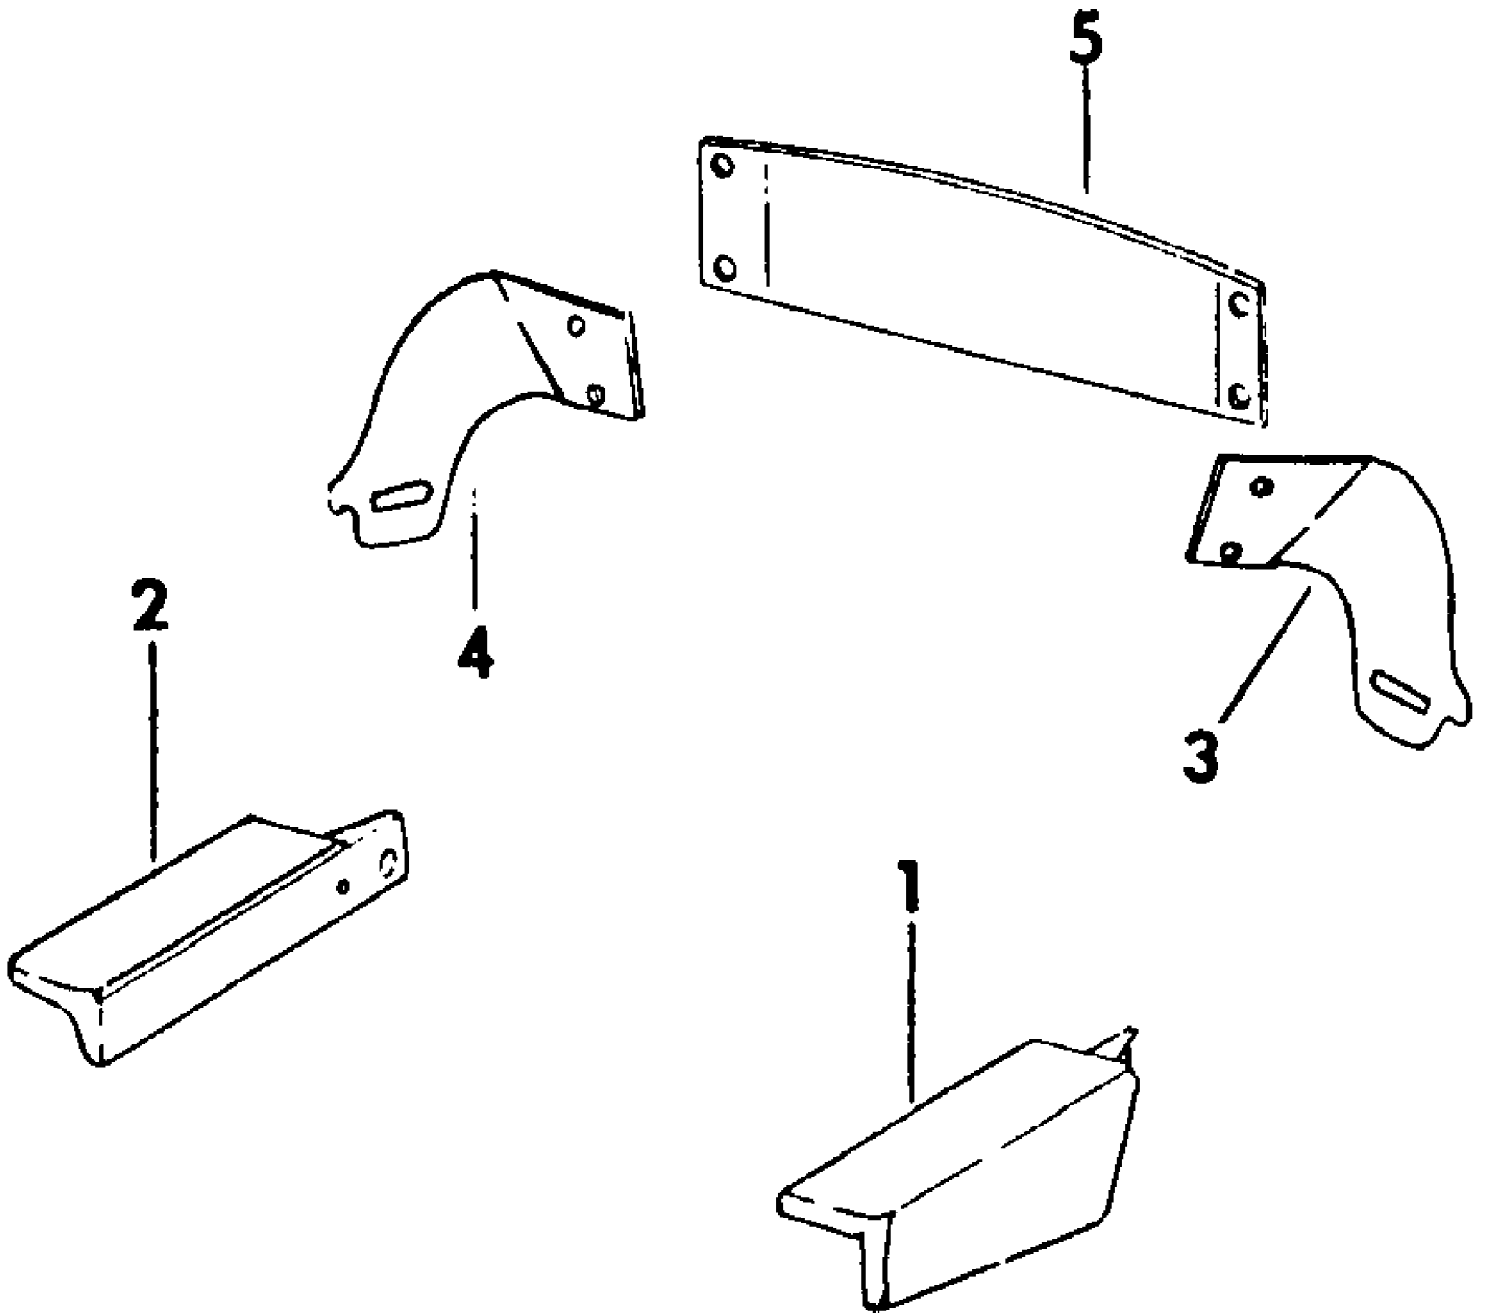

1250
Armrest

1250
Armrest

Page 2 of 102

Ref #	Part Number	Qty	S/P/F	Description
1	IH-117265-C1	1		Rest, Arm, LH
2	IH-117266-C1	1		Rest, Arm, RH
3	IH-117267-C1	1		Bracket, Mounting, LH
4	IH-117268-C1	1		Bracket, Mounting, RH
5	IH-117269-C1	1		Bracket, Arm Brace
	IH-117331-C1	2		Nut, Pivot
	IH-117332-C1	2		Bolt, Slide Pivot
	IH-117333-C1	2		Washer, Belleville
	710-0323	4	/P	Screw, 5/16-18 X 3/16 Pan Hd Cr Rec Mach

1250
Battery Holder

Page 3 of 102

1250
Battery Holder

Ref #	Part Number	Qty	S/P/F	Description
1	IH-544149-R1	1	S	Bolt, Battery Hold Down (Used only w/clamp IH-549131-R1)
	712-3044	1		Nut, 1/4-20 C-Z Type A Wing
2		1		Clamp, Battery Hold Down (Order Ref No. 3)
3	703-0017	1	S	Strap Assy, Battery
4	747-3006	2		Hook, Battery