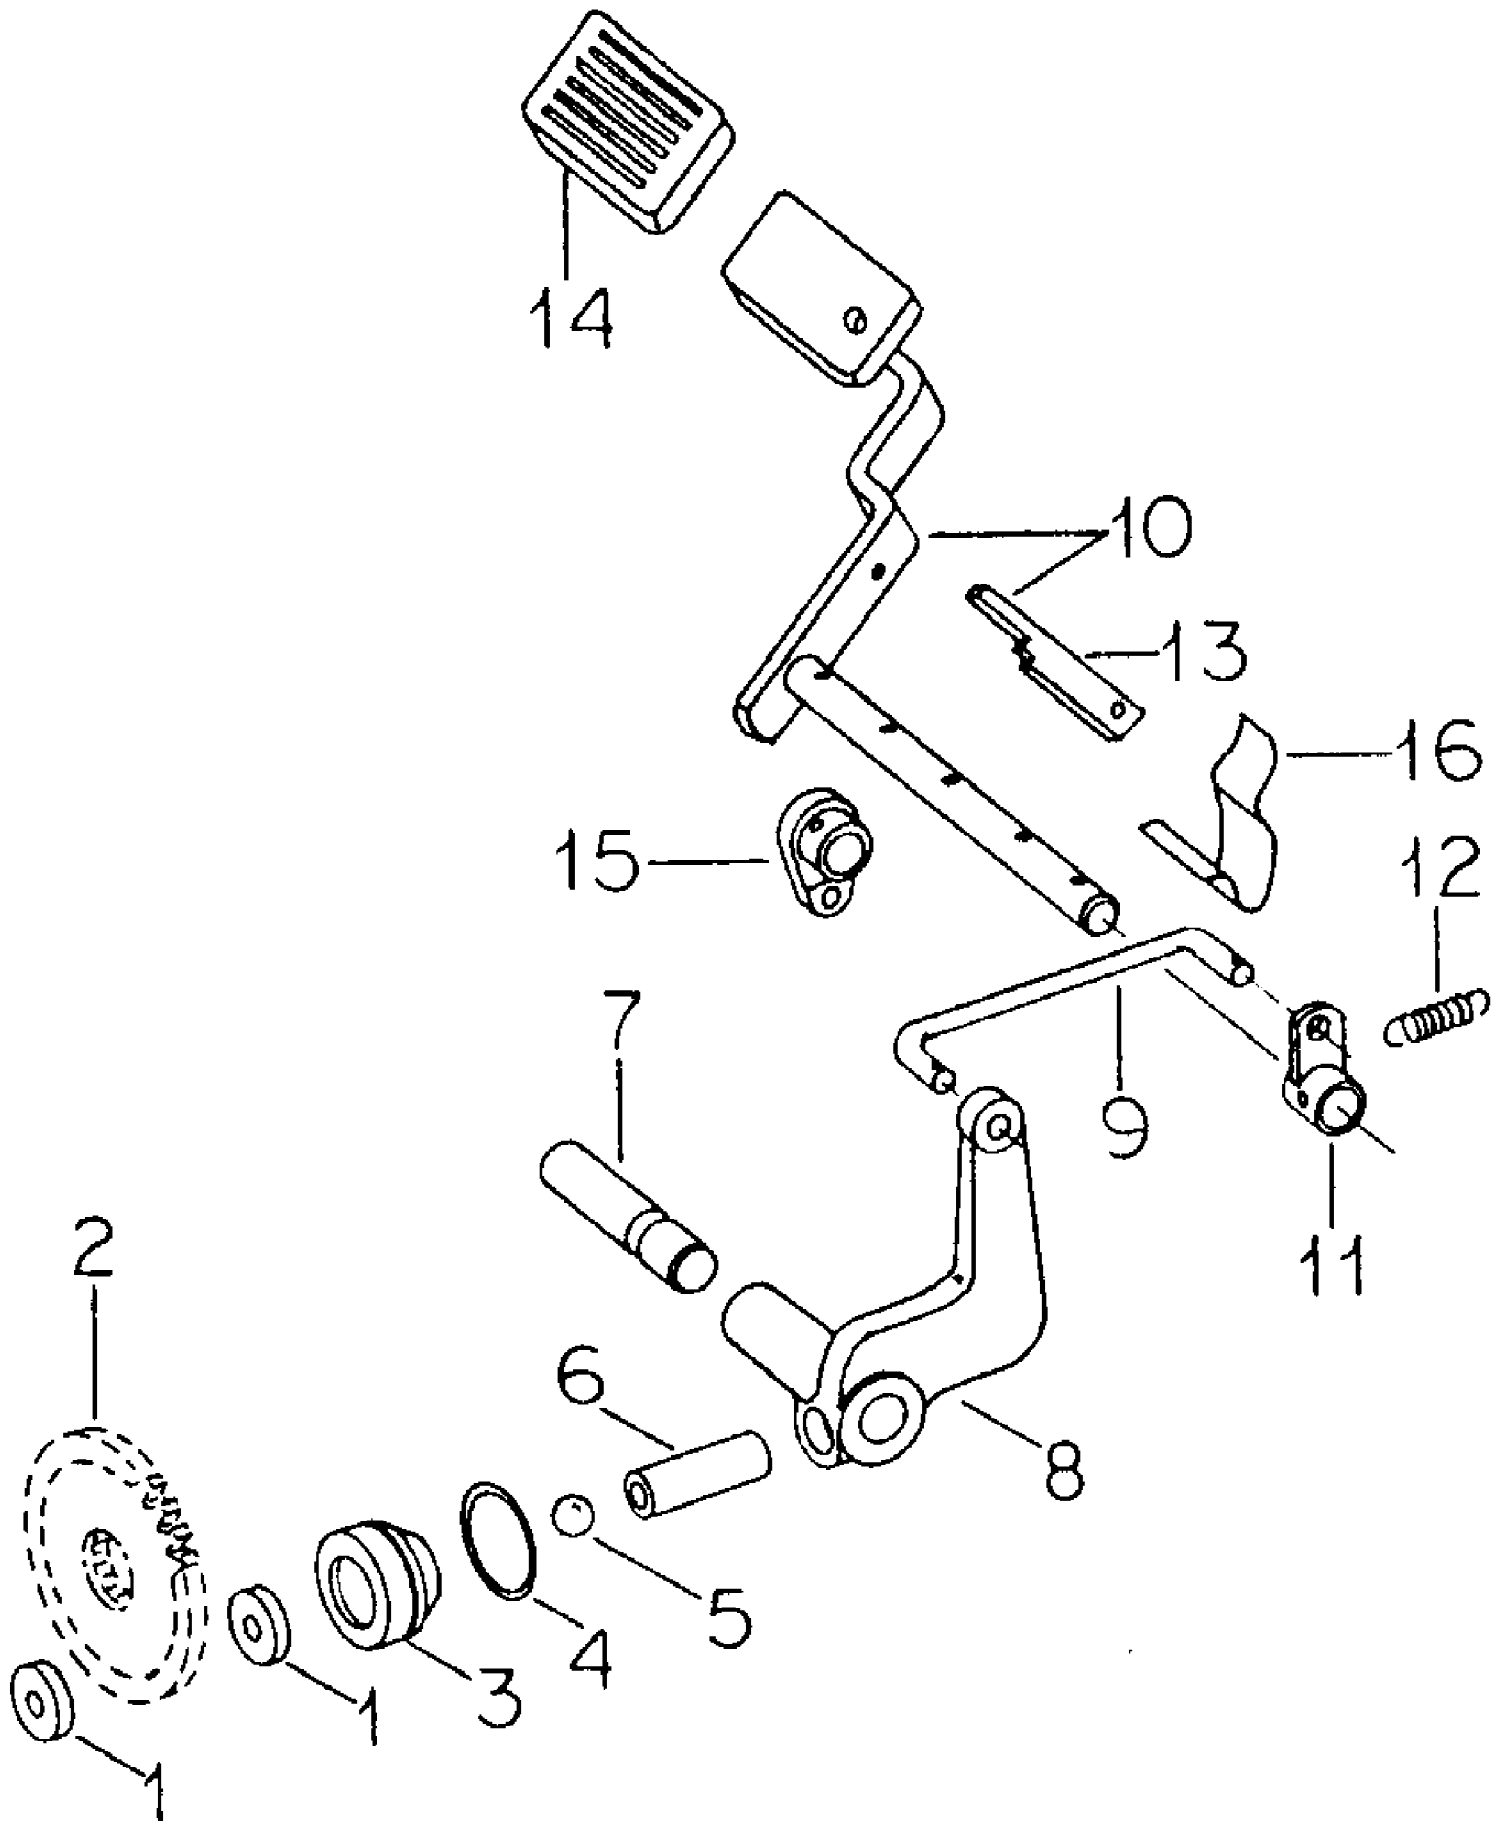

Brakes & Connections-Tractors With Internal Wet Brakes

Ref #	Part Number	Qty	S/P/F	Description
1	IH-384719-R1	2	S	Disc, Brake Lining
2	717-3141	1	/P	Gear, Constant Mesh, 66 Teeth
4	IH-378031-R1	1	/P	O-Ring, 1-3/16X1-3/8X3/32
5	IH-17018-R1	1		Ball, 9/16 CrStl
6	IH-394031-R1	1		Rod, Brake Push
7	IH-394032-R1	1		Shaft, Brake Lever Pivot
8	IH-394033-R1	1		Lever, Brake
8	712-0342	1	/P	Nut, 3/8-16 Znd Hex Jam Not shown
8	N/A	1		Screw, 3/8-16X1-3/4 Sq Hd Ov Pt Set (Common Hardware, Purchase Locally)
9	747-3015	1		Rod, Brake
9	714-0474	2	S	Pin, 1/8X3/4 Cotter Not shown
9	736-0140	2	S	Washer, 13/32X3/4X.056 Znd Not shown
10	759-3110	1		Pedal Assy, Clutch & Brake
10	715-3018	2	S	Pin, 1/4X1-3/8 Med Coiled Spring Not shown
11	759-3114	1		Arm, Clutch & Brake Pedal
11	715-3018	1	S	Pin, 1/4X1-3/8 Med Coiled Spring Not shown
12	732-3010	1	S/F	Spring, Brake Pedal Return 7 inches long
12	732-3015	1	S/F	Spring, Brake Pedal Return 3 inches long
13	703-0006	1		Ratchet, Pedal
13	N/A	1		Rivet, 1/4X11/16FHdSolid (CommonHardware,PurchaseLocally)
14	724-3000	1	S	Pad, Pedal
15	719-3001	1	S	Lever, Neutral Return
15	715-3018	1	S	Pin, 1/4X1-3/8 Med Coiled Spring Not shown
16	732-3000	1	S	Spring, Safety Switch Operating
16	726-3000	1	/P	Nut, Spring Not shown