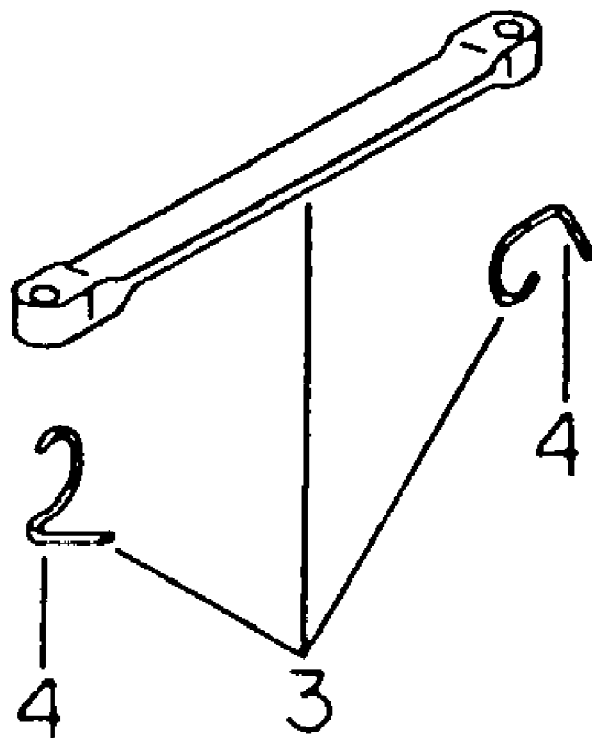

1250
Armrest

1250
Armrest

Page 2 of 102

Ref #	Part Number	Qty	S/P/F	Description
1	IH-117265-C1	1		Rest, Arm, LH
2	IH-117266-C1	1		Rest, Arm, RH
3	IH-117267-C1	1		Bracket, Mounting, LH
4	IH-117268-C1	1		Bracket, Mounting, RH
5	IH-117269-C1	1		Bracket, Arm Brace
	IH-117331-C1	2		Nut, Pivot
	IH-117332-C1	2		Bolt, Slide Pivot
	IH-117333-C1	2		Washer, Belleville
	710-0323	4	/P	Screw, 5/16-18 X 3/16 Pan Hd Cr Rec Mach

1250
Battery Holder

Page 3 of 102

1250
Battery Holder

Ref #	Part Number	Qty	S/P/F	Description
1	IH-544149-R1	1	S	Bolt, Battery Hold Down (Used only w/clamp IH-549131-R1)
	712-3044	1		Nut, 1/4-20 C-Z Type A Wing
2		1		Clamp, Battery Hold Down (Order Ref No. 3)
3	703-0017	1	S	Strap Assy, Battery
4	747-3006	2		Hook, Battery