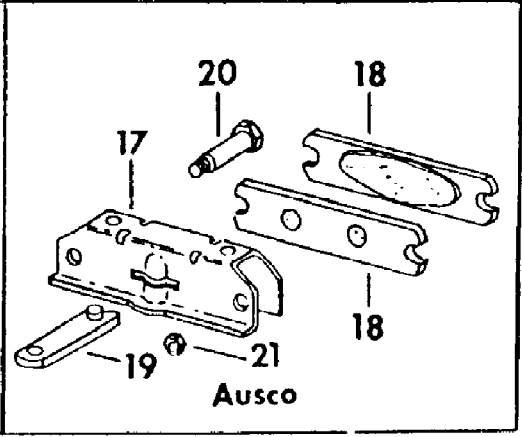

1250
Battery Holder

Page 3 of 102

1250
Battery Holder

Ref #	Part Number	Qty	S/P/F	Description
1	IH-544149-R1	1	S	Bolt, Battery Hold Down (Used only w/clamp IH-549131-R1)
	712-3044	1		Nut, 1/4-20 C-Z Type A Wing
2		1		Clamp, Battery Hold Down (Order Ref No. 3)
3	703-0017	1	S	Strap Assy, Battery
4	747-3006	2		Hook, Battery

Brake Caliper Assembly-Tractors With Caliper Brakes

1

9

16

Brake Caliper Assembly-Tractors With Caliper Brakes

Ref #	Part Number	Qty	S/P/F	Description
1	IH-528822-R91	2	S	Caliper Assy, Brake (Order IH-57953-C91 LH & IH-60735-C91 RH)
2	IH-531636-R1	1		Lever Assy, Cam
3		1		Brake Assy, Actuator Cam (Order IH-57953-C91 or IH-60735-C91)
4		1		Carrier, Flat Plate (Order IH-57953-C91 or IH-60735-C91)
5		2		Liner, Brake (Order kit IH-544835-R91)
	IH-24699-R1	4		Rivet, 9/64 X 7/16 Fl Hd Tubular Brass
6	IH-530678-R1	2		Spring, Compression
7	IH-528823-R1	2		Spacer, Caliper
8	~NLA	1		Carrier, Rib Plate
		2		Screw, 3/8-24 X 2-1/4 Znd Hex Hd Cap (Common Hardware, Purchase Locally)
	712-0214	2	S	Nut, 3/8-24 Hex Lock
9	IH-57953-C91	1	S	Caliper Assy, Brake LH
	IH-60735-C91	1		Caliper Assy, Brake RH
10	~NLA	1		Lever, Actuator
11		1		Pin, 3/8 X 3/4 C-Z Rod End (Common Hardware, Purchase Locally)
		1		Pin, 3/32 X 5/8 C-Z Cot (Common Hardware, Purchase Locally)
12	~NLA	1		Bracket, Secondary
13	IH-548122-R1	2	S	Stator
14	IH-548121-R1	2		Pin, Straight
15	IH-148150	2		Retainer, 3/8 Spring
16	IH-57953-C91	1	S	Brake Assy, Spot LH
	IH-60735-C91	1		Brake Assy, Spot RH
17	IH-57954-C1	1		Bracket, Secondary
18	IH-548122-R1	2	S	Stator
19	IH-57957-C1	1		Lever, Actuating
20	IH-57955-C1	2		Bolt, Shoulder
21	IH-57956-C1	2		Nut, Lock
	IH-544835-R91	1		Kit, Brake Lining (For caliper assy IH-528822-R91) Liner Rivet Spring