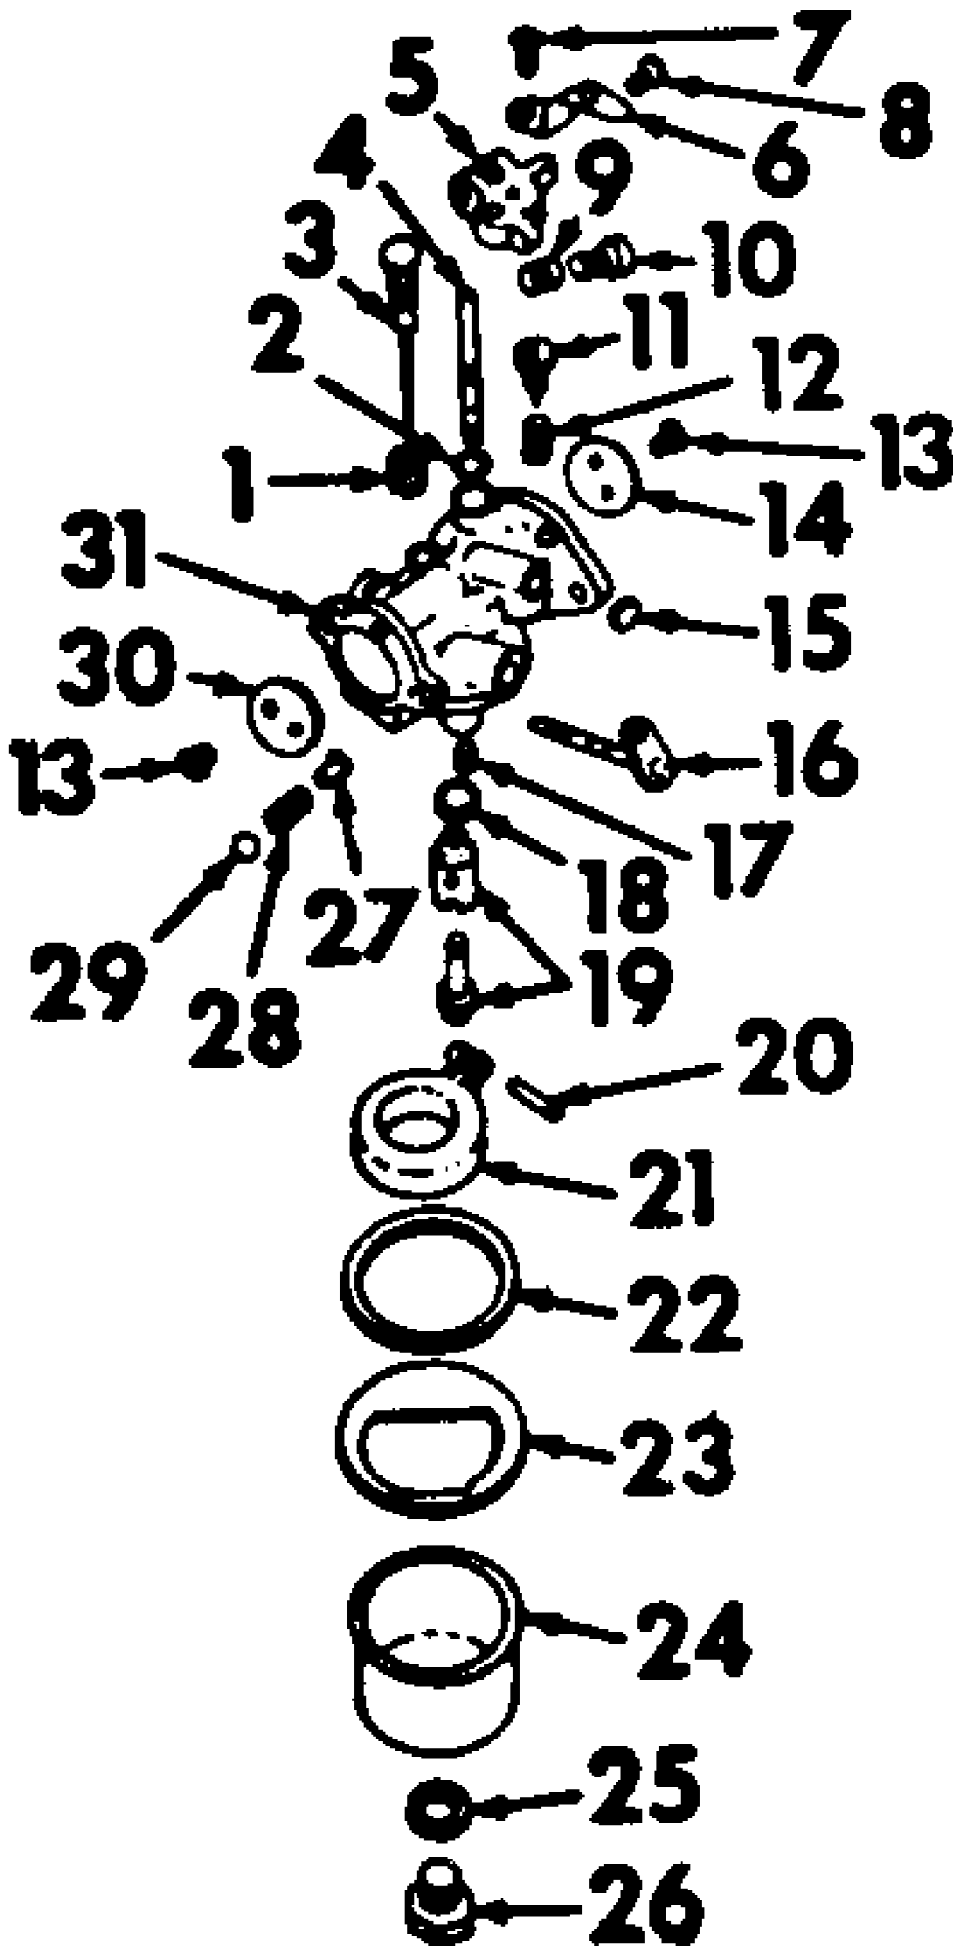

124  
Battery Holder

Ref #	Part Number	Qty	S/P/F	Description
1	IH-376294-R2	2		Bolt, Battery Hold Down
	KH-X-276-7	2	S	Nut, 1/4-20 Type A Wing
2	IH-376293-R2	1	S	Clamp, Battery Hold Down

Ref #	Part Number	Qty	S/P/F	Description
1	IH-384719-R1	2	S	Disc, Brake Lining
2	IH-384717-R11	1		Disc Assy, Brake
3	IH-384720-R2	1		Retainer, Brake Lining
4	IH-378031-R1	1	/P	O-Ring, 1-3/16 X 1-3/8 X 3/32
5	IH-17018-R1	1		Ball, 9/16 Cr-Stl
6	IH-384721-R1	1		Rod, Brake Push
7	IH-384722-R1	1		Pin, Brake Lever Pivot
8	IH-384723-R1	1		Lever, Brake
		1		Nut, 3/8-16 Hex Common Hardware, Purchase Locally
		1		Screw, 3/8-16 X 1-3/4 Sq Hd Ov Pt Set Common Hardware, Purchase Locally
9	IH-384724-R1	1		Rod, Brake
	714-0507	2	S	Pin, 3/32 X 3/4 Cot
10	~NLA	1		Pedal Assy, Clutch & Brake
	~NLA	1		Rivet, 1/4 X 11/16 Small B-Hd Solid
	736-3001	1	/P	Washer, Spring
11	~NLA	1		Arm, Clutch & Brake Pedal
	IH-19689-R1	2	S	Pin, 1/4 X 1-1/4 Hv Coiled Spring
12	IH-370278-R1	1	S	Spring, Clutch Pedal Return

124  
Carburetor

Ref #	Part Number	Qty	S/P/F	Description
29		1		Ball, Choke Shaft (Furnish complete Carburetor Assy)
30		1		Valve Assy, Choke (Furnish complete Carburetor Assy)
31		1		Body, Carburetor (Order carburetor Assy)
	KH-25-757-01	1	/P	Kit, Carburetor Repair (Consists of Ref No. 19, 20, 22, 23 & 25)