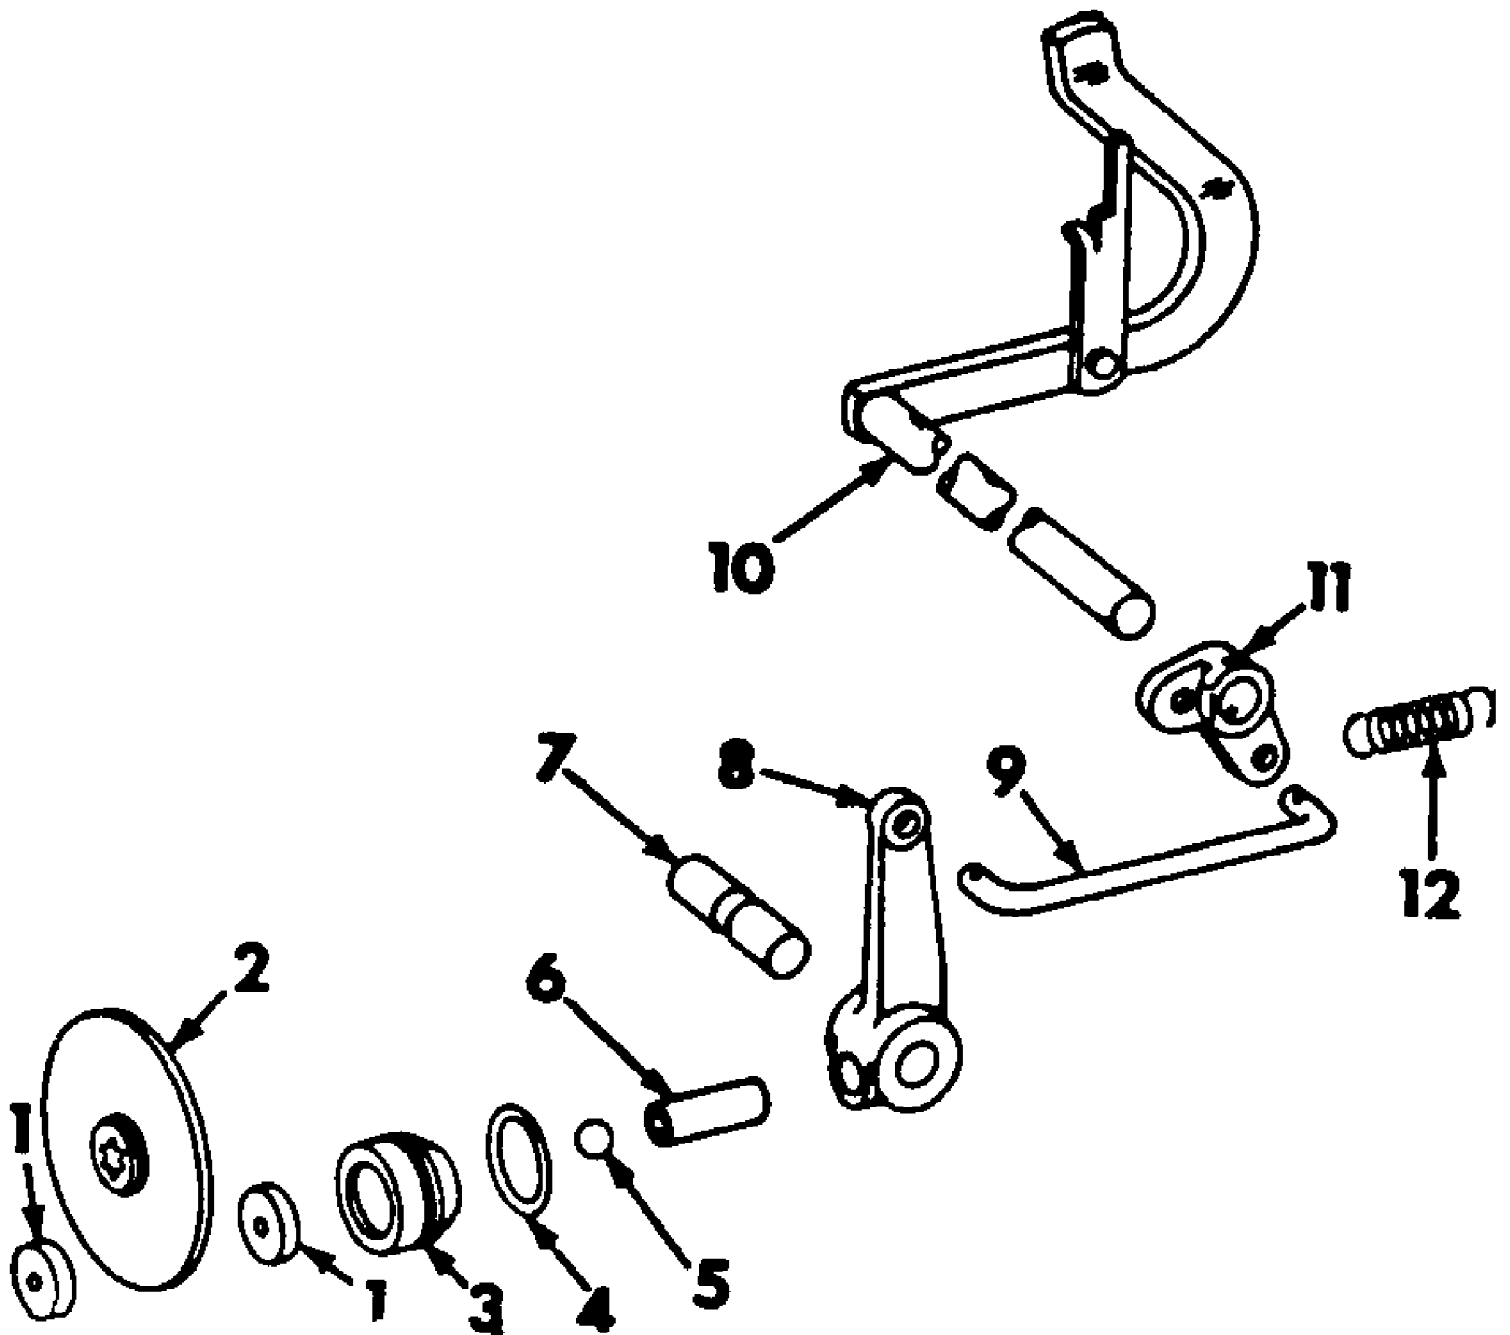

124  
Battery Holder

Ref #	Part Number	Qty	S/P/F	Description
1	IH-376294-R2	2		Bolt, Battery Hold Down
	KH-X-276-7	2	S	Nut, 1/4-20 Type A Wing
2	IH-376293-R2	1	S	Clamp, Battery Hold Down

Ref #	Part Number	Qty	S/P/F	Description
1	IH-384719-R1	2	S	Disc, Brake Lining
2	IH-384717-R11	1		Disc Assy, Brake
3	IH-384720-R2	1		Retainer, Brake Lining
4	IH-378031-R1	1	/P	O-Ring, 1-3/16 X 1-3/8 X 3/32
5	IH-17018-R1	1		Ball, 9/16 Cr-Stl
6	IH-384721-R1	1		Rod, Brake Push
7	IH-384722-R1	1		Pin, Brake Lever Pivot
8	IH-384723-R1	1		Lever, Brake
		1		Nut, 3/8-16 Hex Common Hardware, Purchase Locally
		1		Screw, 3/8-16 X 1-3/4 Sq Hd Ov Pt Set Common Hardware, Purchase Locally
9	IH-384724-R1	1		Rod, Brake
	714-0507	2	S	Pin, 3/32 X 3/4 Cot
10	~NLA	1		Pedal Assy, Clutch & Brake
	~NLA	1		Rivet, 1/4 X 11/16 Small B-Hd Solid
	736-3001	1	/P	Washer, Spring
11	~NLA	1		Arm, Clutch & Brake Pedal
	IH-19689-R1	2	S	Pin, 1/4 X 1-1/4 Hv Coiled Spring
12	IH-370278-R1	1	S	Spring, Clutch Pedal Return

124  
Carburetor

Ref #	Part Number	Qty	S/P/F	Description
29		1		Ball, Choke Shaft (Furnish complete Carburetor Assy)
30		1		Valve Assy, Choke (Furnish complete Carburetor Assy)
31		1		Body, Carburetor (Order carburetor Assy)
	KH-25-757-01	1	/P	Kit, Carburetor Repair (Consists of Ref No. 19, 20, 22, 23 & 25)