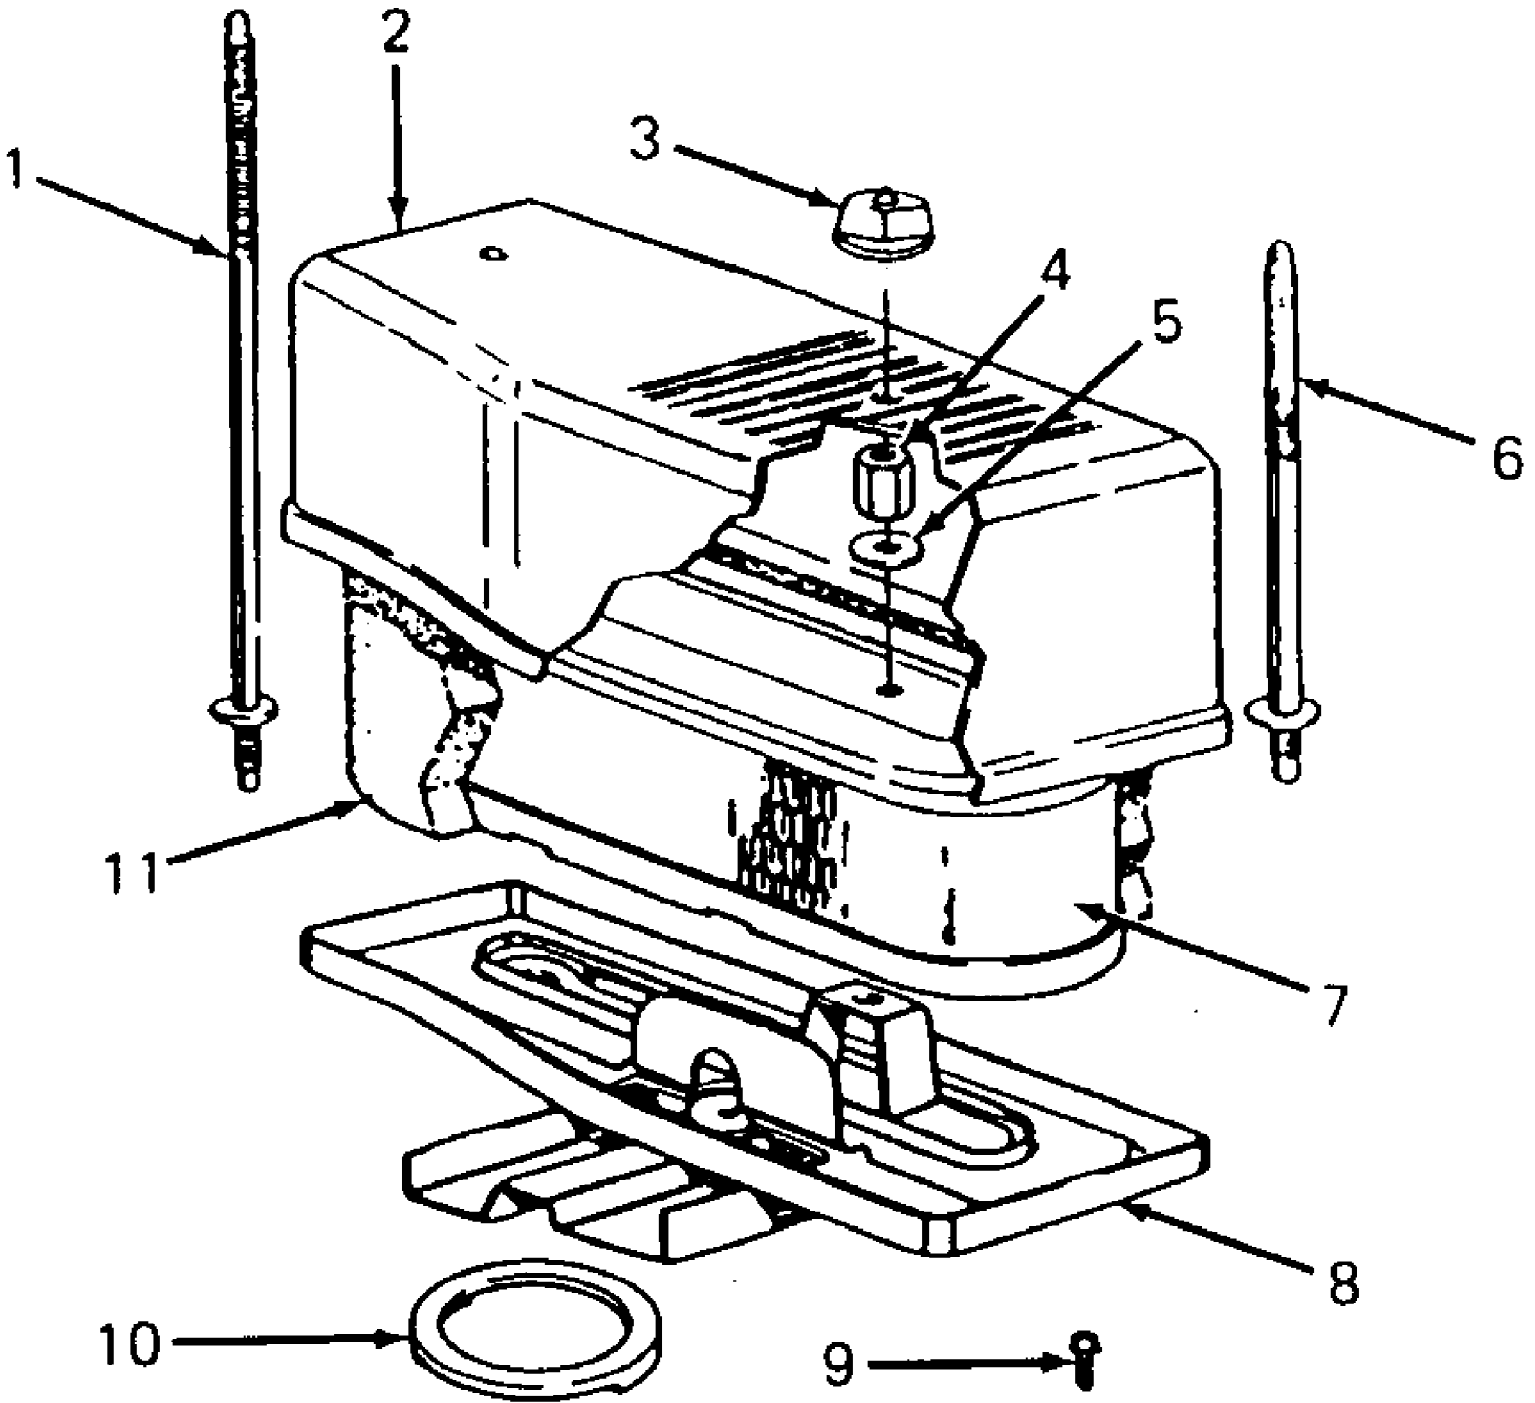

Air Cleaner

1215 S/N 126,001 - 147,087
Air Cleaner

Ref #	Part Number	Qty	S/P/F	Description
1	BS-94248	1		Screw
2	BS-223700	1		Cover
3	BS-212706	1	S	Knob
4	BS-231532	1	S	Nut
5	BS-94249	1	S	Washer
6	BS-94246	1		Screw
7	BS-399806	1	S	Cartridge
8	BS-490332	1		Body
9	BS-94018	1	S	Screw
10	BS-270853	1	/P	Gasket
11	BS-271962	1	S	Element

1215 S/N 126,001 - 147,087
Battery & Mounting

1215 S/N 126,001 - 147,087
 Battery & Mounting

Ref #	Part Number	Qty	S/P/F	Description
1	725-3061	1	S	Battery, 12 Volt
	710-0451	2	/P	Bolt, Carriage, 5/16-18 X .75 Lg
	712-3010	2	S	Nut, Hex, 5/16-18
2	759-3193	1		Cover w/Graphic, Battery
	777-4491	1		Graphic, Danger
3	703-1144	1		Tray, Battery
4	711-3142	1		Rod, Battery Cover, LH
5	711-0222	1	S	Rod, Battery Cover, RH
6	736-0142	2	S	Washer, Flat, .281 X .500 X .056
7	712-3044	2		Nut, Wing, 1/4-20
8	735-3027	1		Hose, Battery Drain, 48 in. Lg
9	710-3008	4	/P	Screw, Hex Cap, 5/16-18 X .75 Lg GR5
10	725-0975	1		Wire, Ground, 9.0 Lg
11	736-3007	2		Washer, Int. Ext. Lock, 5/16 ID X .875 OD
12	736-0119	4	S	Washer, Lock, 5/16
13	712-3010	4	S	Nut, Hex, 5/16-18