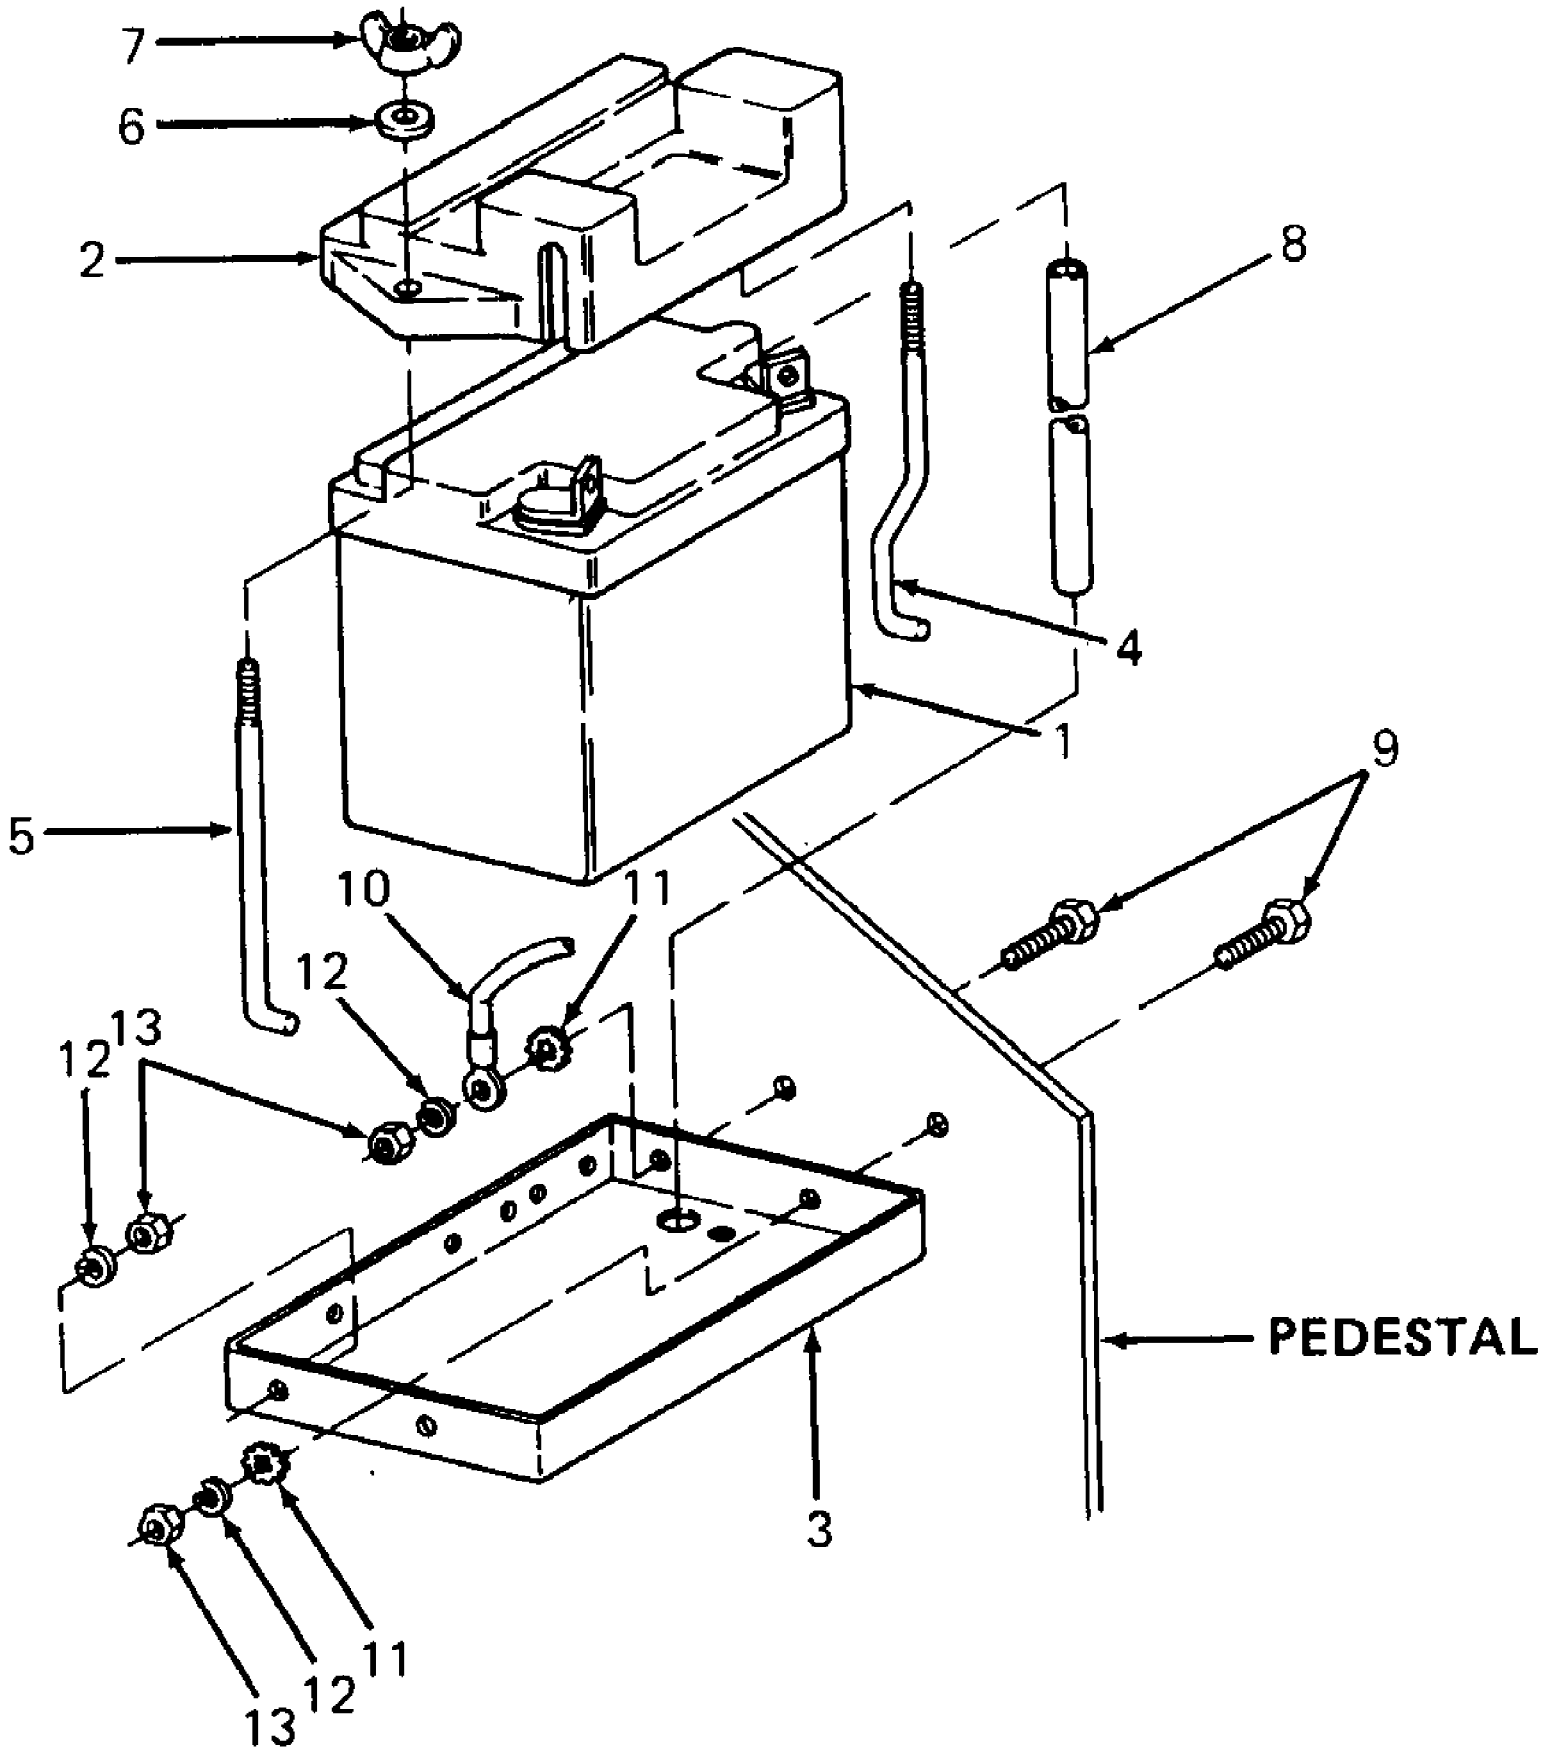

Air Cleaner

1215 S/N 126,001 - 147,087
Air Cleaner

Ref #	Part Number	Qty	S/P/F	Description
1	BS-94248	1		Screw
2	BS-223700	1		Cover
3	BS-212706	1	S	Knob
4	BS-231532	1	S	Nut
5	BS-94249	1	S	Washer
6	BS-94246	1		Screw
7	BS-399806	1	S	Cartridge
8	BS-490332	1		Body
9	BS-94018	1	S	Screw
10	BS-270853	1	/P	Gasket
11	BS-271962	1	S	Element

1215 S/N 126,001 - 147,087
Battery & Mounting

1215 S/N 126,001 - 147,087
 Battery & Mounting

Ref #	Part Number	Qty	S/P/F	Description
1	725-3061	1	S	Battery, 12 Volt
	710-0451	2	/P	Bolt, Carriage, 5/16-18 X .75 Lg
	712-3010	2	S	Nut, Hex, 5/16-18
2	759-3193	1		Cover w/Graphic, Battery
	777-4491	1		Graphic, Danger
3	703-1144	1		Tray, Battery
4	711-3142	1		Rod, Battery Cover, LH
5	711-0222	1	S	Rod, Battery Cover, RH
6	736-0142	2	S	Washer, Flat, .281 X .500 X .056
7	712-3044	2		Nut, Wing, 1/4-20
8	735-3027	1		Hose, Battery Drain, 48 in. Lg
9	710-3008	4	/P	Screw, Hex Cap, 5/16-18 X .75 Lg GR5
10	725-0975	1		Wire, Ground, 9.0 Lg
11	736-3007	2		Washer, Int. Ext. Lock, 5/16 ID X .875 OD
12	736-0119	4	S	Washer, Lock, 5/16
13	712-3010	4	S	Nut, Hex, 5/16-18