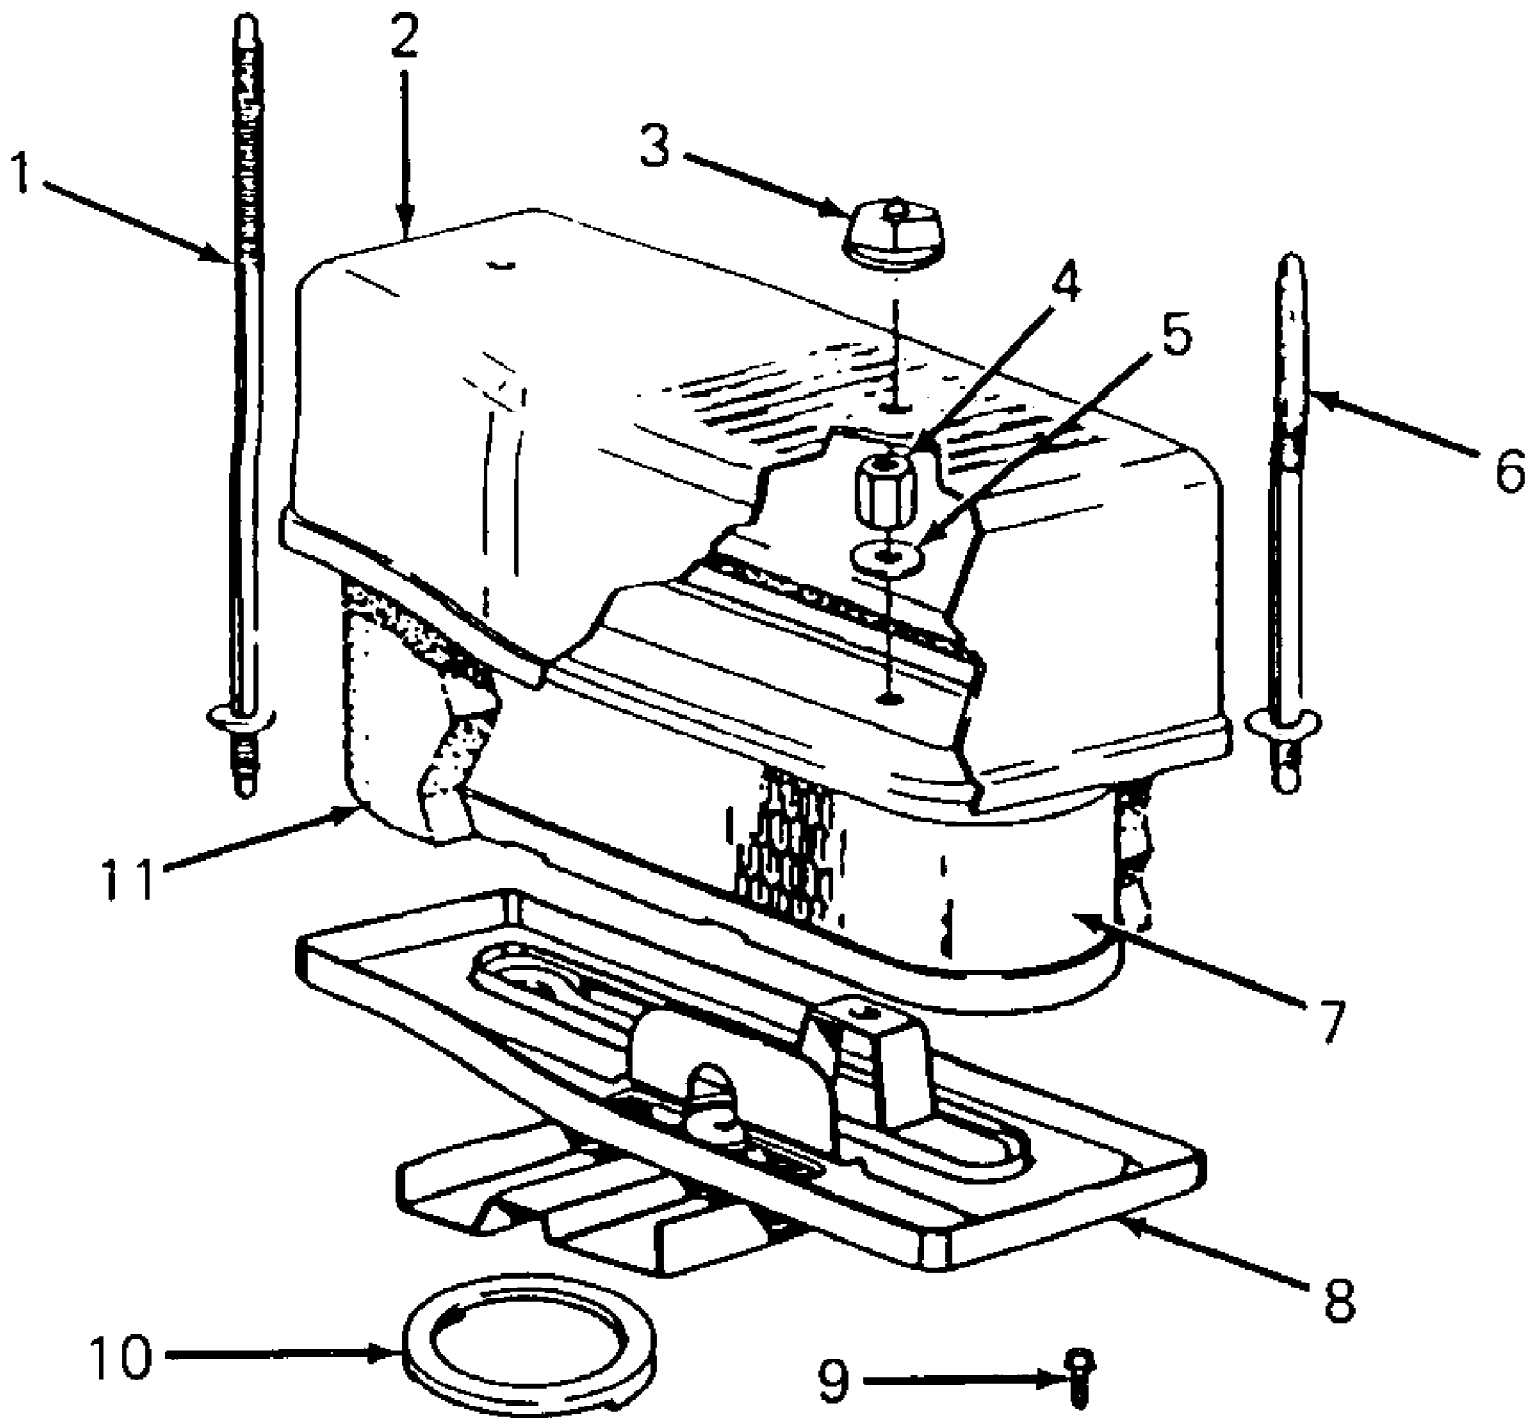

Air Cleaner

1215 S/N 114,001 - 126,000  
Air Cleaner

Ref #	Part Number	Qty	S/P/F	Description
1	BS-94248	1		Screw
2	BS-223700	1		Cover
3	BS-212706	1	S	Knob
4	BS-231532	1	S	Nut
5	BS-94249	1	S	Washer
6	BS-94246	1		Screw
7	BS-399806	1	S	Cartridge
8	BS-490332	1		Body
9	BS-94018	1	S	Screw
10	BS-270853	1	/P	Gasket
11	BS-271962	1	S	Element

1215 S/N 114,001 - 126,000  
Battery & Mounting

1215 S/N 114,001 - 126,000  
 Battery & Mounting

Ref #	Part Number	Qty	S/P/F	Description
1	725-3061	1	S	Battery, 12 Volt
	710-0451	2	/P	Bolt, Carr. 5/16-18 X .75 Long
	712-3010	2	S	Nut, 5/16-18
2	759-3193	1		Cover W/Graphic, Battery
	777-4491	1		Graphic
3	703-1144	1		Tray, Battery
	710-3008	4	/P	Bolt, 5/16 X 3/4 GR 5
	736-0119	4	S	Washer, 5/16 Lock
	736-3007	4		Washer, 5/16 Ext-Int Tooth Lock
	712-3010	4	S	Nut, 5/16 GR 5
4	711-3142	1		Rod, Battery Cover LH
5	711-0222	1	S	Rod, Battery Cover RH
6	736-0142	2	S	Washer, .281 X .500 X .056
7	712-3044	2		Nut, 1/4 Wing
8	735-3027	1		Hose, Battery Drain 48 in. Long

1215 S/N 114,001 - 126,000  
Brake Pedal & Connections

1215 S/N 114,001 - 126,000  
Brake Pedal & Connections

Page 6 of 60

Ref #	Part Number	Qty	S/P/F	Description
1	703-1249	1		Pedal, Brake
2	748-3009	1		Bearing, Flanged
3	716-0116	1	/P	Ring, Retainer
4	735-0189	1		Pad, Foot
5	703-1189	1		Cam, Brake
6	703-1226	1		Lever, Parking Brake
7	703-1224	1		Handle, Brake Parking
	712-0998	1	/P	Nut, No. 10 Cad P/T Lock GR 5
8	747-3102	1		Rod, Brake
	712-0107	1	S	Nut, 1/4-20 Hex Patch Lock
	736-0272	1	S	Washer .51 X 1.0 X .06 Flat
	714-0115	1	S	Pin, 1/8 X 1 Cot
9	732-3043	1		Spring, Extension
10	732-3046	1		Spring, Brake Return
11	703-1152	1		Support, Brake Lockout
	710-3008	2	/P	Bolt, 5/16 X 3/4 GR 5
	712-3009	2	S	Nut, 5/16 GR 5
12	720-3016	1		Knob, Brake Lock Handle
13	715-3028	1		Pin, 1/4 X 1-1/4 Pln Slit-Spr
14	703-1192	1		Cam, Clutch
15		1		Lever, Brake Part of Transaxle
16	738-0258	1	S	Screw, Shoulder
	712-3000	1	S	Nut, 3/8 Cad P/T Lock GR 5
17	736-0232	2	S	Washer, .530 X .780 X .013 Wave