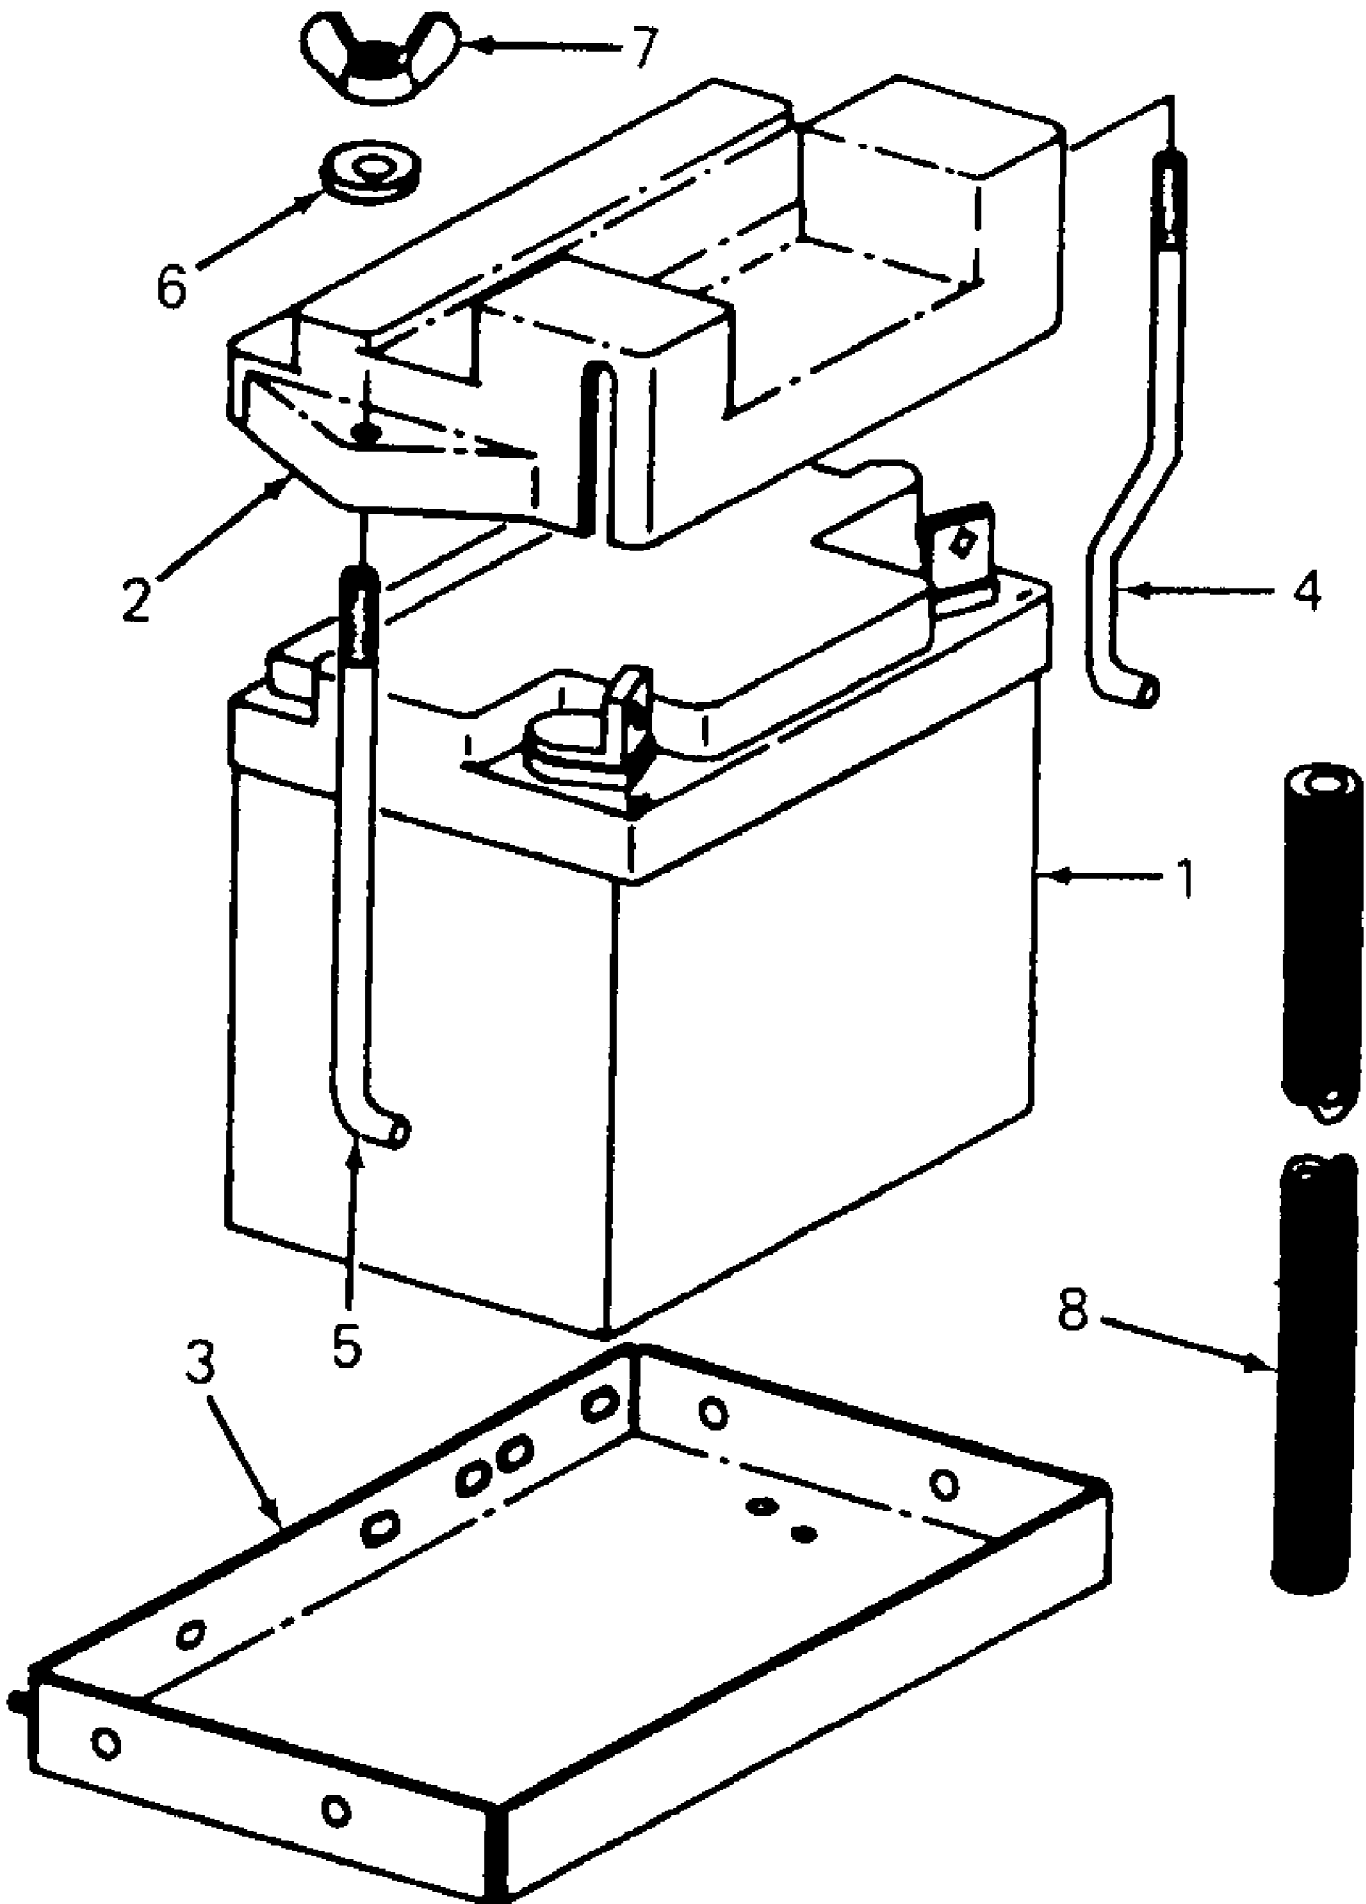

Air Cleaner

1215 S/N 114,001 - 126,000  
Air Cleaner

Ref #	Part Number	Qty	S/P/F	Description
1	BS-94248	1		Screw
2	BS-223700	1		Cover
3	BS-212706	1	S	Knob
4	BS-231532	1	S	Nut
5	BS-94249	1	S	Washer
6	BS-94246	1		Screw
7	BS-399806	1	S	Cartridge
8	BS-490332	1		Body
9	BS-94018	1	S	Screw
10	BS-270853	1	/P	Gasket
11	BS-271962	1	S	Element

1215 S/N 114,001 - 126,000  
Battery & Mounting

1215 S/N 114,001 - 126,000  
 Battery & Mounting

Ref #	Part Number	Qty	S/P/F	Description
1	725-3061	1	S	Battery, 12 Volt
	710-0451	2	/P	Bolt, Carr. 5/16-18 X .75 Long
	712-3010	2	S	Nut, 5/16-18
2	759-3193	1		Cover W/Graphic, Battery
	777-4491	1		Graphic
3	703-1144	1		Tray, Battery
	710-3008	4	/P	Bolt, 5/16 X 3/4 GR 5
	736-0119	4	S	Washer, 5/16 Lock
	736-3007	4		Washer, 5/16 Ext-Int Tooth Lock
	712-3010	4	S	Nut, 5/16 GR 5
4	711-3142	1		Rod, Battery Cover LH
5	711-0222	1	S	Rod, Battery Cover RH
6	736-0142	2	S	Washer, .281 X .500 X .056
7	712-3044	2		Nut, 1/4 Wing
8	735-3027	1		Hose, Battery Drain 48 in. Long

1215 S/N 114,001 - 126,000  
Brake Pedal & Connections

1215 S/N 114,001 - 126,000  
Brake Pedal & Connections

Page 6 of 60

Ref #	Part Number	Qty	S/P/F	Description
1	703-1249	1		Pedal, Brake
2	748-3009	1		Bearing, Flanged
3	716-0116	1	/P	Ring, Retainer
4	735-0189	1		Pad, Foot
5	703-1189	1		Cam, Brake
6	703-1226	1		Lever, Parking Brake
7	703-1224	1		Handle, Brake Parking
	712-0998	1	/P	Nut, No. 10 Cad P/T Lock GR 5
8	747-3102	1		Rod, Brake
	712-0107	1	S	Nut, 1/4-20 Hex Patch Lock
	736-0272	1	S	Washer .51 X 1.0 X .06 Flat
	714-0115	1	S	Pin, 1/8 X 1 Cot
9	732-3043	1		Spring, Extension
10	732-3046	1		Spring, Brake Return
11	703-1152	1		Support, Brake Lockout
	710-3008	2	/P	Bolt, 5/16 X 3/4 GR 5
	712-3009	2	S	Nut, 5/16 GR 5
12	720-3016	1		Knob, Brake Lock Handle
13	715-3028	1		Pin, 1/4 X 1-1/4 Pln Slit-Spr
14	703-1192	1		Cam, Clutch
15		1		Lever, Brake Part of Transaxle
16	738-0258	1	S	Screw, Shoulder
	712-3000	1	S	Nut, 3/8 Cad P/T Lock GR 5
17	736-0232	2	S	Washer, .530 X .780 X .013 Wave