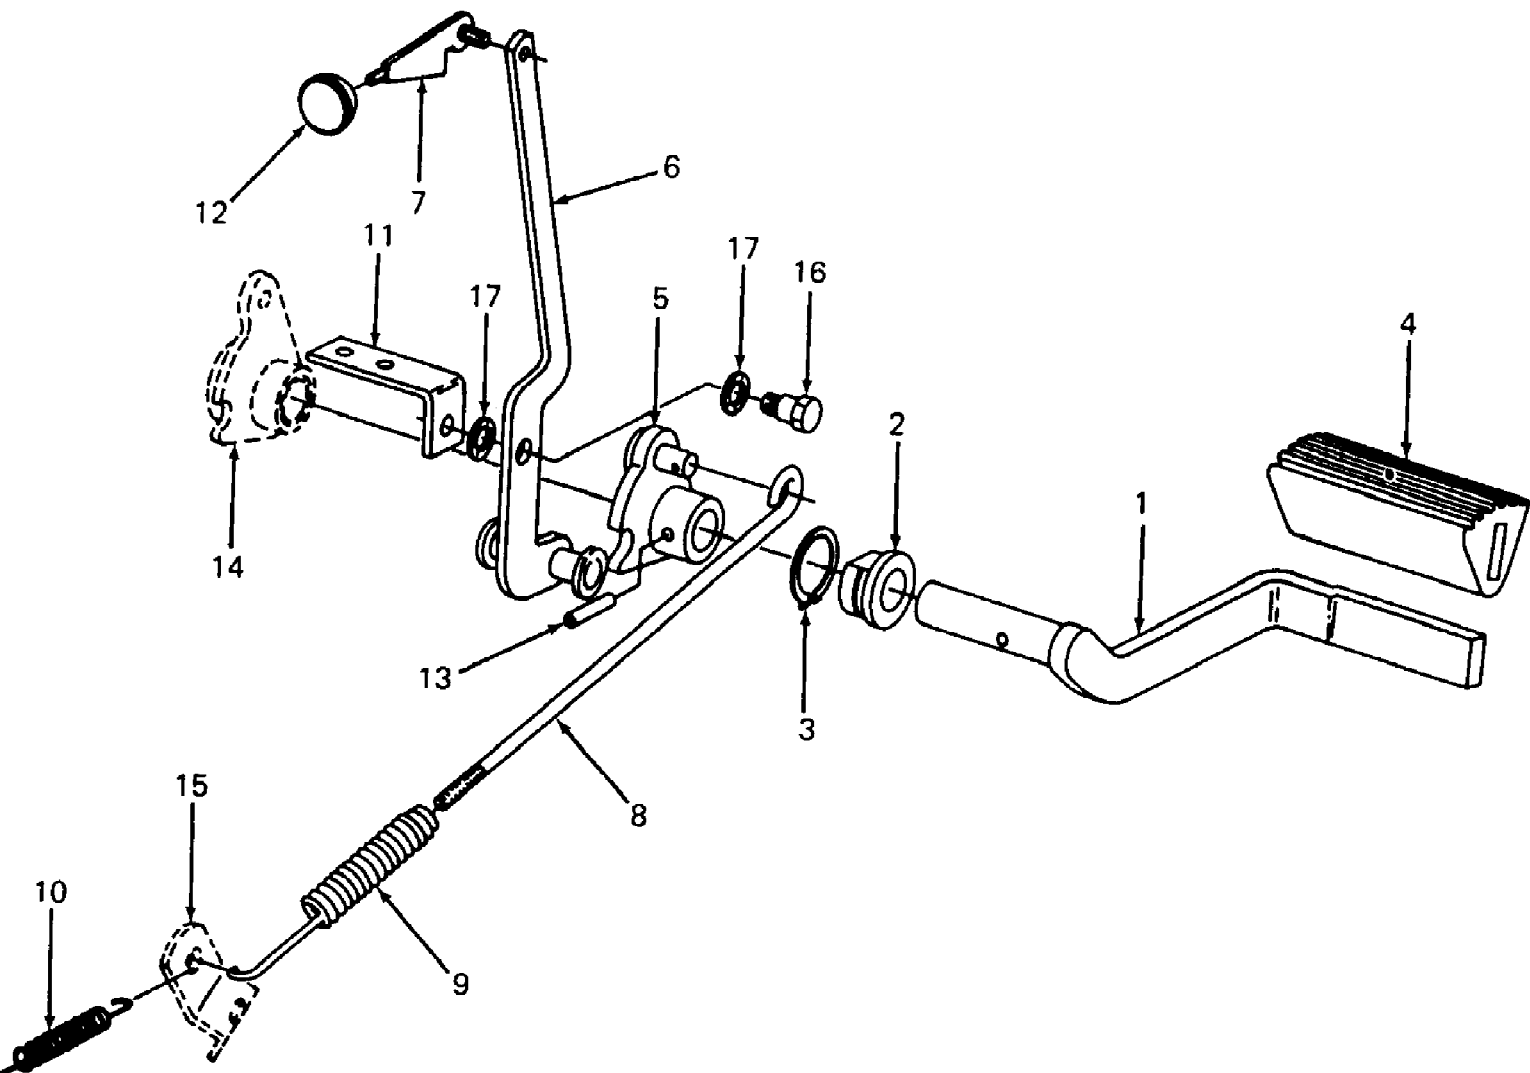

Air Cleaner

1215 S/N 114,001 - 126,000  
Air Cleaner

Ref #	Part Number	Qty	S/P/F	Description
1	BS-94248	1		Screw
2	BS-223700	1		Cover
3	BS-212706	1	S	Knob
4	BS-231532	1	S	Nut
5	BS-94249	1	S	Washer
6	BS-94246	1		Screw
7	BS-399806	1	S	Cartridge
8	BS-490332	1		Body
9	BS-94018	1	S	Screw
10	BS-270853	1	/P	Gasket
11	BS-271962	1	S	Element

1215 S/N 114,001 - 126,000  
Battery & Mounting

1215 S/N 114,001 - 126,000  
 Battery & Mounting

Ref #	Part Number	Qty	S/P/F	Description
1	725-3061	1	S	Battery, 12 Volt
	710-0451	2	/P	Bolt, Carr. 5/16-18 X .75 Long
	712-3010	2	S	Nut, 5/16-18
2	759-3193	1		Cover W/Graphic, Battery
	777-4491	1		Graphic
3	703-1144	1		Tray, Battery
	710-3008	4	/P	Bolt, 5/16 X 3/4 GR 5
	736-0119	4	S	Washer, 5/16 Lock
	736-3007	4		Washer, 5/16 Ext-Int Tooth Lock
	712-3010	4	S	Nut, 5/16 GR 5
4	711-3142	1		Rod, Battery Cover LH
5	711-0222	1	S	Rod, Battery Cover RH
6	736-0142	2	S	Washer, .281 X .500 X .056
7	712-3044	2		Nut, 1/4 Wing
8	735-3027	1		Hose, Battery Drain 48 in. Long

1215 S/N 114,001 - 126,000  
Brake Pedal & Connections

1215 S/N 114,001 - 126,000  
Brake Pedal & Connections

Page 6 of 60

Ref #	Part Number	Qty	S/P/F	Description
1	703-1249	1		Pedal, Brake
2	748-3009	1		Bearing, Flanged
3	716-0116	1	/P	Ring, Retainer
4	735-0189	1		Pad, Foot
5	703-1189	1		Cam, Brake
6	703-1226	1		Lever, Parking Brake
7	703-1224	1		Handle, Brake Parking
	712-0998	1	/P	Nut, No. 10 Cad P/T Lock GR 5
8	747-3102	1		Rod, Brake
	712-0107	1	S	Nut, 1/4-20 Hex Patch Lock
	736-0272	1	S	Washer .51 X 1.0 X .06 Flat
	714-0115	1	S	Pin, 1/8 X 1 Cot
9	732-3043	1		Spring, Extension
10	732-3046	1		Spring, Brake Return
11	703-1152	1		Support, Brake Lockout
	710-3008	2	/P	Bolt, 5/16 X 3/4 GR 5
	712-3009	2	S	Nut, 5/16 GR 5
12	720-3016	1		Knob, Brake Lock Handle
13	715-3028	1		Pin, 1/4 X 1-1/4 Pln Slit-Spr
14	703-1192	1		Cam, Clutch
15		1		Lever, Brake Part of Transaxle
16	738-0258	1	S	Screw, Shoulder
	712-3000	1	S	Nut, 3/8 Cad P/T Lock GR 5
17	736-0232	2	S	Washer, .530 X .780 X .013 Wave