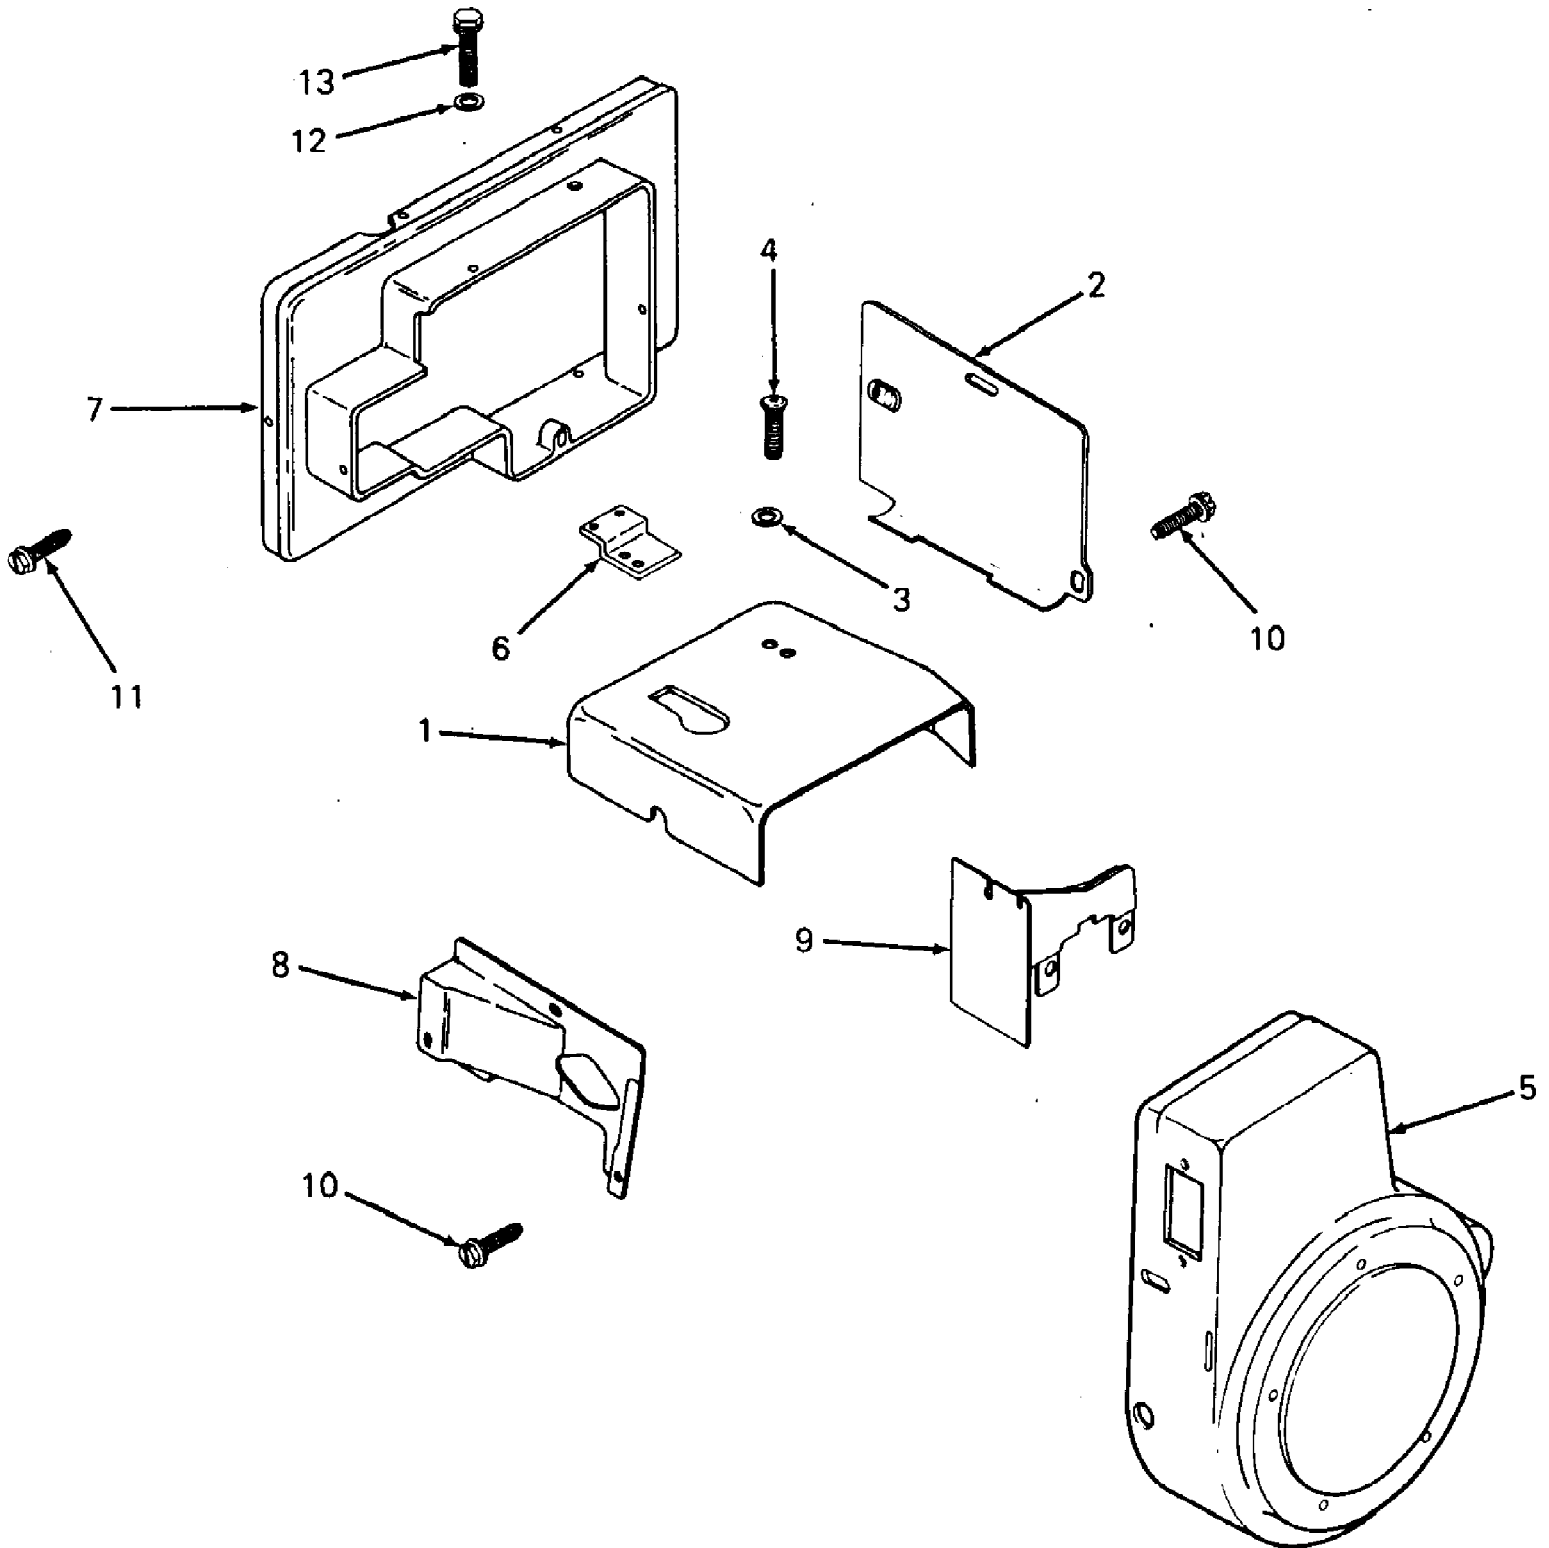

1204 S/N 756,300 - 799,999
Baffles and Shroud

1204 S/N 756,300 - 799,999
Baffles and Shroud

Ref #	Part Number	Qty	S/P/F	Description
1	KH-45-063-08	1		Baffle, Head
2	KH-47-063-10	1		Baffle, Cylinder
3	KH-X-25-53	1		Washer, Plain, 1/4
4	KH-47-086-08	1		Screw, Pozidriv T.H., 1/4-20 X 1/2 Lg
5	KH-47-027-40	1		Housing, Blower
6	KH-47-126-23	1		Bracket, Duct
7	KH-47-755-33	1	/P	Kit, Duct [Includes Ref No. 4 & 11 (Qty 3)]
8	KH-47-063-06	1		Baffle, Side Air
9	KH-47-063-07	1		Baffle, Inner
10	KH-52-086-11	8		Screw, Hex Wash Hd, 1/4-20 X 5/8 Lg
11	KH-X-67-64	3	S	Screw, Hex Wash Hd, #10-32 X 7/16 Lg
12	KH-X-25-20	1		Washer, Plain, 1/4
13	KH-X-154-4	1		Screw, HC Sems, 5/16-18 X 1.25 Lg