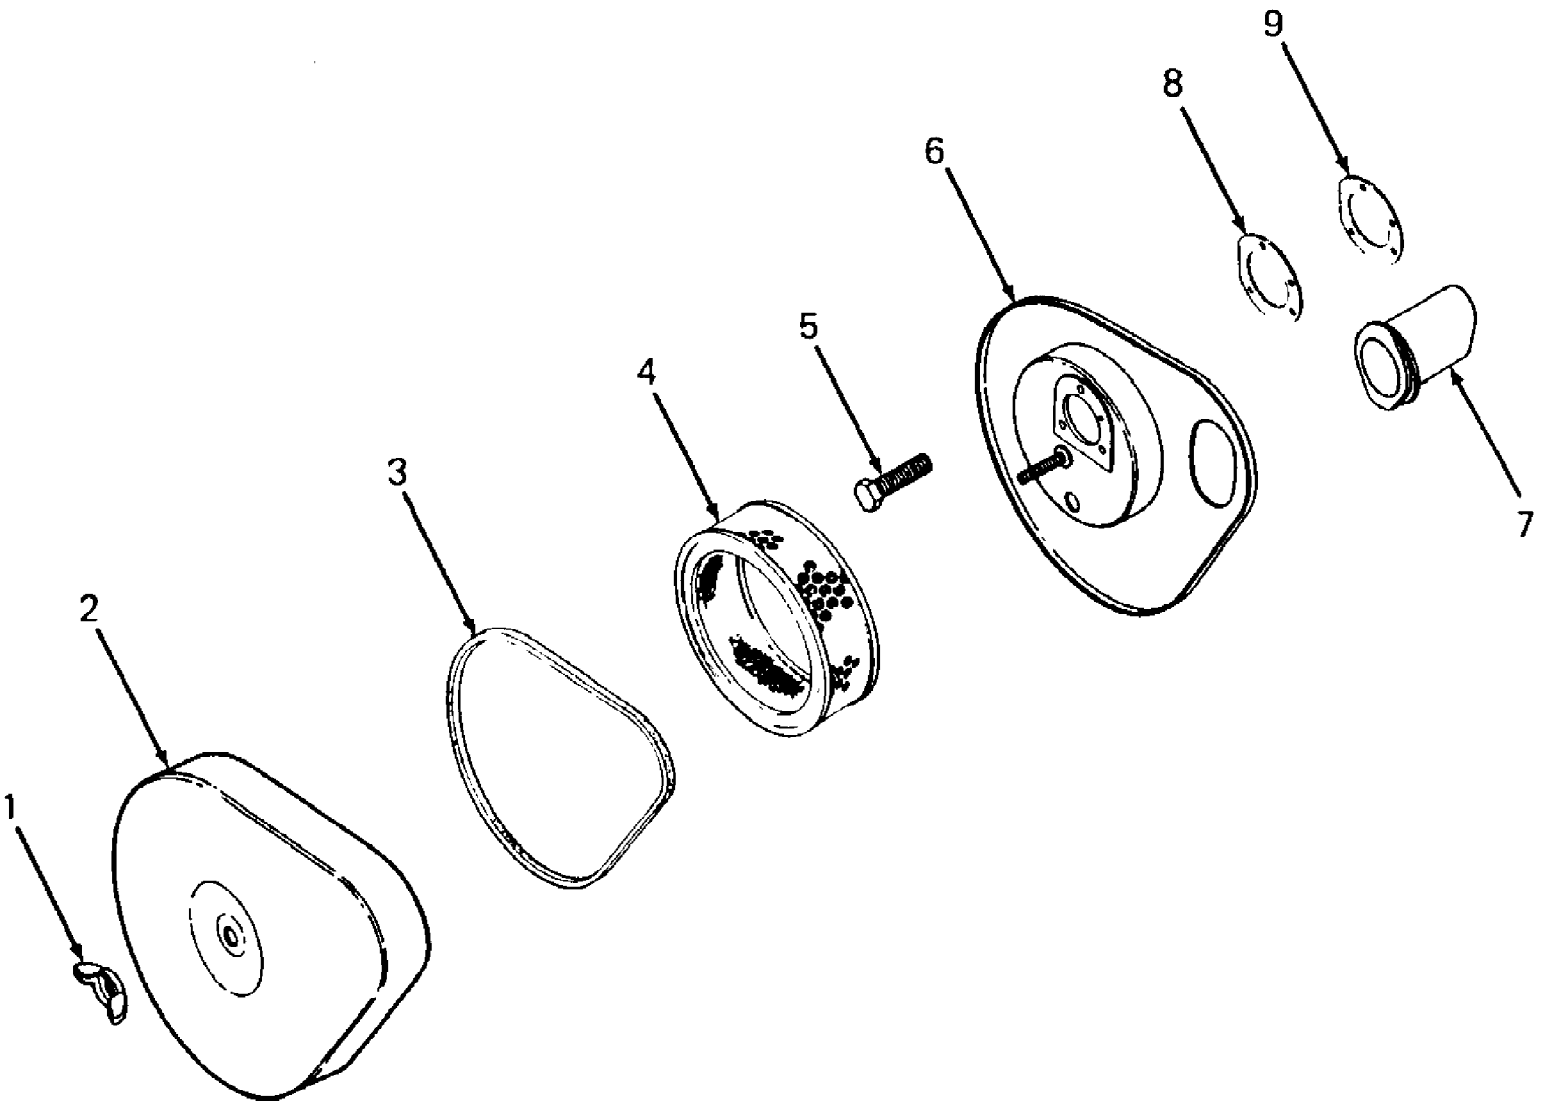

Air Intake

1204 S/N 756,300 - 799,999
Air Intake

Ref #	Part Number	Qty	S/P/F	Description
1	KH-X-276-7	1	S	Wing Nut, 1/4-20
2	KH-47-082-01	1	/P	Cover, Air Cleaner
3	KH-47-032-03	1	/P	Seal, Cover
4	KH-47-083-01	1	S	Element
5	KH-47-086-19	3		Screw, Hex Hd, 10-32 X 15/16 Lg
6	KH-47-094-11	1		Base, Air Cleaner
7	KH-47-134-02	1	/P	Tube, Air
8	KH-45-041-07	1	/P	Gasket, Air Horn
9	KH-47-112-20	1		Spacer
	KH-25-113-07	1		Decal, Air Cleaner

1204 S/N 756,300 - 799,999
Brakes and Connections

1204 S/N 756,300 - 799,999
Brakes and Connections

Page 6 of 80

Ref #	Part Number	Qty	S/P/F	Description
1	761-3000	1		Brake Assy, Caliper
	712-0107	2	S	Nut, Hex Patch Lock, 1/4-20
	736-3000	2		Washer, Flat, .281 X .75 X .105 Thk
	736-0463	2	S	Washer, Flat, .281 X .625 X .052 Thk
2	761-3001	1		Disc, Brake
3	714-0868	1	S	Key, Woodruff #9, 3/16 X 3/4 Lg
4	747-3000	1		Rod, Brake
	714-0474	1	S	Pin, Cotter, 1/8 X 3/4 Lg
	736-0185	1	S	Washer, Flat, .406 X .75 X .063 Thk
5	750-3024	1		Spacer, .375 X .465 X 1.0 Lg
	712-3000	1	S	Nut, Hex Center Lock, 3/8-16 GR5
	712-3008	1	S	Nut, Hex Jam, 3/8-16 GR5
6	703-0003	1		Plate, Brake Spacer
	710-3000	2	S	Screw, Hex Cap, 3/8-16 X .75 Lg
	712-3000	2	S	Nut, Hex Center Lock, 3/8-16 GR5
	736-0185	2	S	Washer, Flat, .406 X .75 X .063 Thk
7	748-3006	1	S	Lever, Brake Rod
	715-0114	1	S	Pin, Spirol Spring, 1/4 Dia X 1.5 Lg
8	703-0845	1		Pedal Assy, Clutch
	715-0114	2	S	Pin, Spirol Spring, 1/4 Dia X 1.5 Lg
9	703-1393	1		Bracket, Parking Brake
	712-0324	1	/P	Nut, Hex Insert Lock, 1/4-20
	736-3001	2	/P	Washer, Wave, 1/4 Dia
10	724-3000	1	S	Pad, Pedal
11	720-3019	1	S	Grip, Parking Brake
12	732-3039	1		Spring, Switch Operating
	715-0114	1	S	Pin, Spirol Spring, 1/4 Dia X 1.50 Lg
	726-3000	1	/P	Nut, Speed
13	710-3015	1	/P	Screw, Hex Cap, 1/4-20 X .75 Lg GR5
14	712-0291	1	S	Nut, Hex Center Lock, 1/4-20