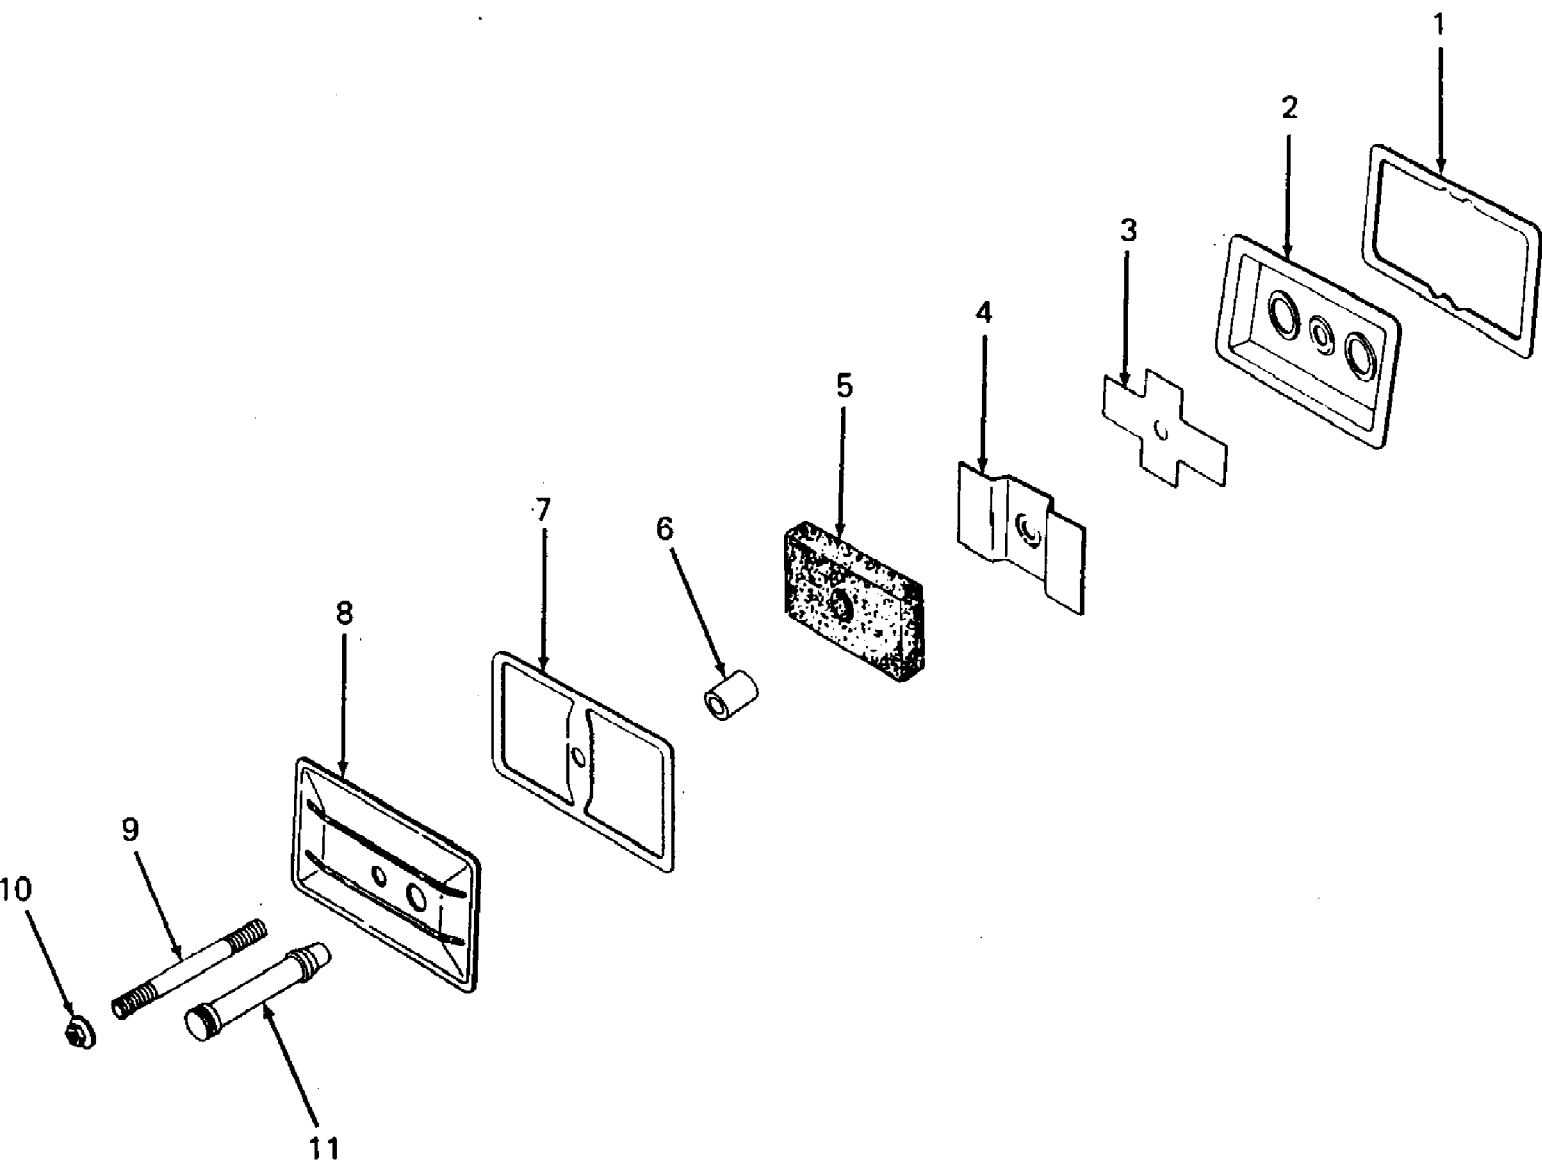

1204 S/N 756,300 - 799,999
Breather and Vent

1204 S/N 756,300 - 799,999
Breather and Vent

Ref #	Part Number	Qty	S/P/F	Description
1	KH-235048	1	/P	Gasket, Breather Plate
2	KH-235631	1	/P	Plate, Breather
3	KH-235047	1	S	Reed, Breather
4	KH-270146	1		Baffle, Breather
5	KH-47-050-01	1		Filter, Breather
6	KH-231032	1	/P	Seal, Breather
7	KH-275144	1	/P	Gasket, Valve Cover
8	KH-47-096-01	1		Cover, Valve
9	KH-275220	1		Stud, 1/4-20 X 3-1/4
10	KH-X-799-1	1		Palnut, 1/4-20
11	KH-47-326-04	1	S	Hose, Breather