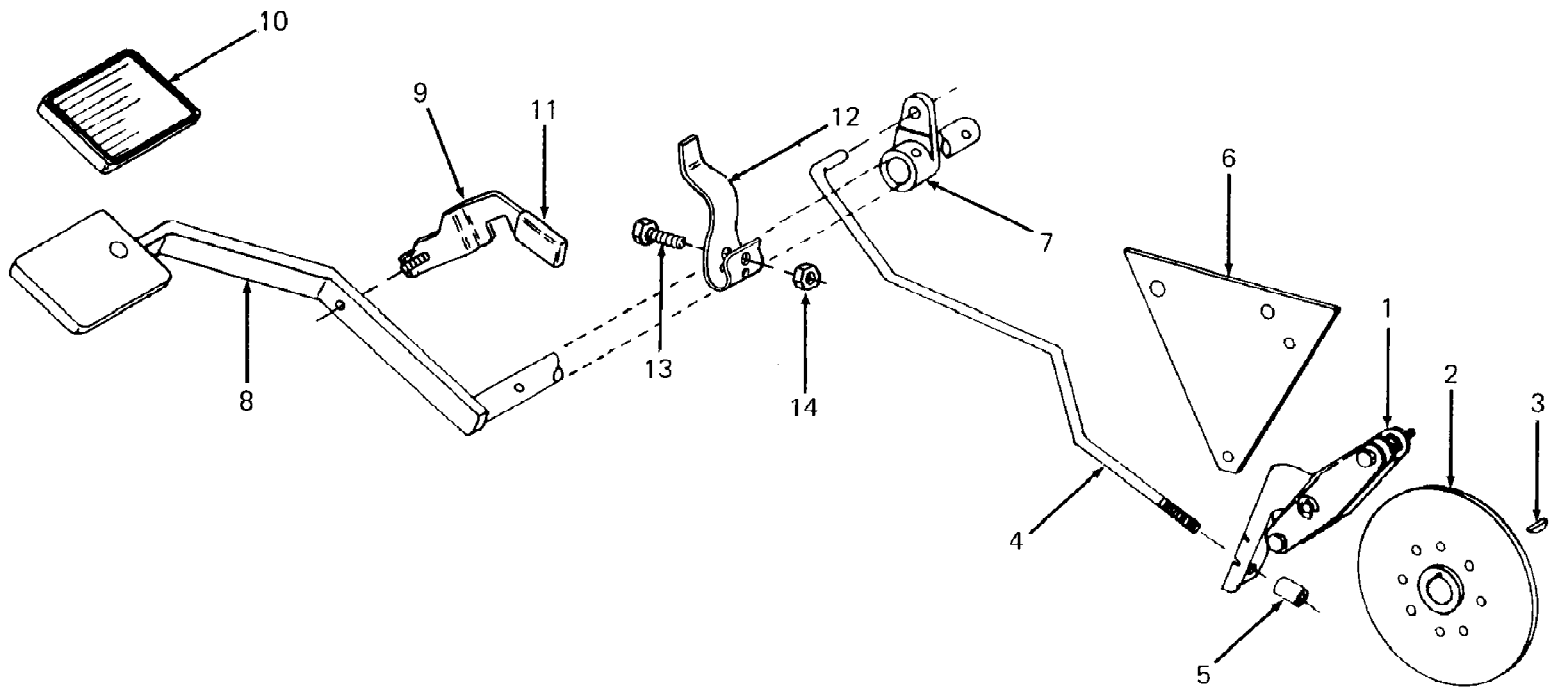

Air Intake

1204 S/N 756,300 - 799,999
Air Intake

Ref #	Part Number	Qty	S/P/F	Description
1	KH-X-276-7	1	S	Wing Nut, 1/4-20
2	KH-47-082-01	1	/P	Cover, Air Cleaner
3	KH-47-032-03	1	/P	Seal, Cover
4	KH-47-083-01	1	S	Element
5	KH-47-086-19	3		Screw, Hex Hd, 10-32 X 15/16 Lg
6	KH-47-094-11	1		Base, Air Cleaner
7	KH-47-134-02	1	/P	Tube, Air
8	KH-45-041-07	1	/P	Gasket, Air Horn
9	KH-47-112-20	1		Spacer
	KH-25-113-07	1		Decal, Air Cleaner

1204 S/N 756,300 - 799,999
Brakes and Connections

1204 S/N 756,300 - 799,999
Brakes and Connections

Page 6 of 80

Ref #	Part Number	Qty	S/P/F	Description
1	761-3000	1		Brake Assy, Caliper
	712-0107	2	S	Nut, Hex Patch Lock, 1/4-20
	736-3000	2		Washer, Flat, .281 X .75 X .105 Thk
	736-0463	2	S	Washer, Flat, .281 X .625 X .052 Thk
2	761-3001	1		Disc, Brake
3	714-0868	1	S	Key, Woodruff #9, 3/16 X 3/4 Lg
4	747-3000	1		Rod, Brake
	714-0474	1	S	Pin, Cotter, 1/8 X 3/4 Lg
	736-0185	1	S	Washer, Flat, .406 X .75 X .063 Thk
5	750-3024	1		Spacer, .375 X .465 X 1.0 Lg
	712-3000	1	S	Nut, Hex Center Lock, 3/8-16 GR5
	712-3008	1	S	Nut, Hex Jam, 3/8-16 GR5
6	703-0003	1		Plate, Brake Spacer
	710-3000	2	S	Screw, Hex Cap, 3/8-16 X .75 Lg
	712-3000	2	S	Nut, Hex Center Lock, 3/8-16 GR5
	736-0185	2	S	Washer, Flat, .406 X .75 X .063 Thk
7	748-3006	1	S	Lever, Brake Rod
	715-0114	1	S	Pin, Spirol Spring, 1/4 Dia X 1.5 Lg
8	703-0845	1		Pedal Assy, Clutch
	715-0114	2	S	Pin, Spirol Spring, 1/4 Dia X 1.5 Lg
9	703-1393	1		Bracket, Parking Brake
	712-0324	1	/P	Nut, Hex Insert Lock, 1/4-20
	736-3001	2	/P	Washer, Wave, 1/4 Dia
10	724-3000	1	S	Pad, Pedal
11	720-3019	1	S	Grip, Parking Brake
12	732-3039	1		Spring, Switch Operating
	715-0114	1	S	Pin, Spirol Spring, 1/4 Dia X 1.50 Lg
	726-3000	1	/P	Nut, Speed
13	710-3015	1	/P	Screw, Hex Cap, 1/4-20 X .75 Lg GR5
14	712-0291	1	S	Nut, Hex Center Lock, 1/4-20