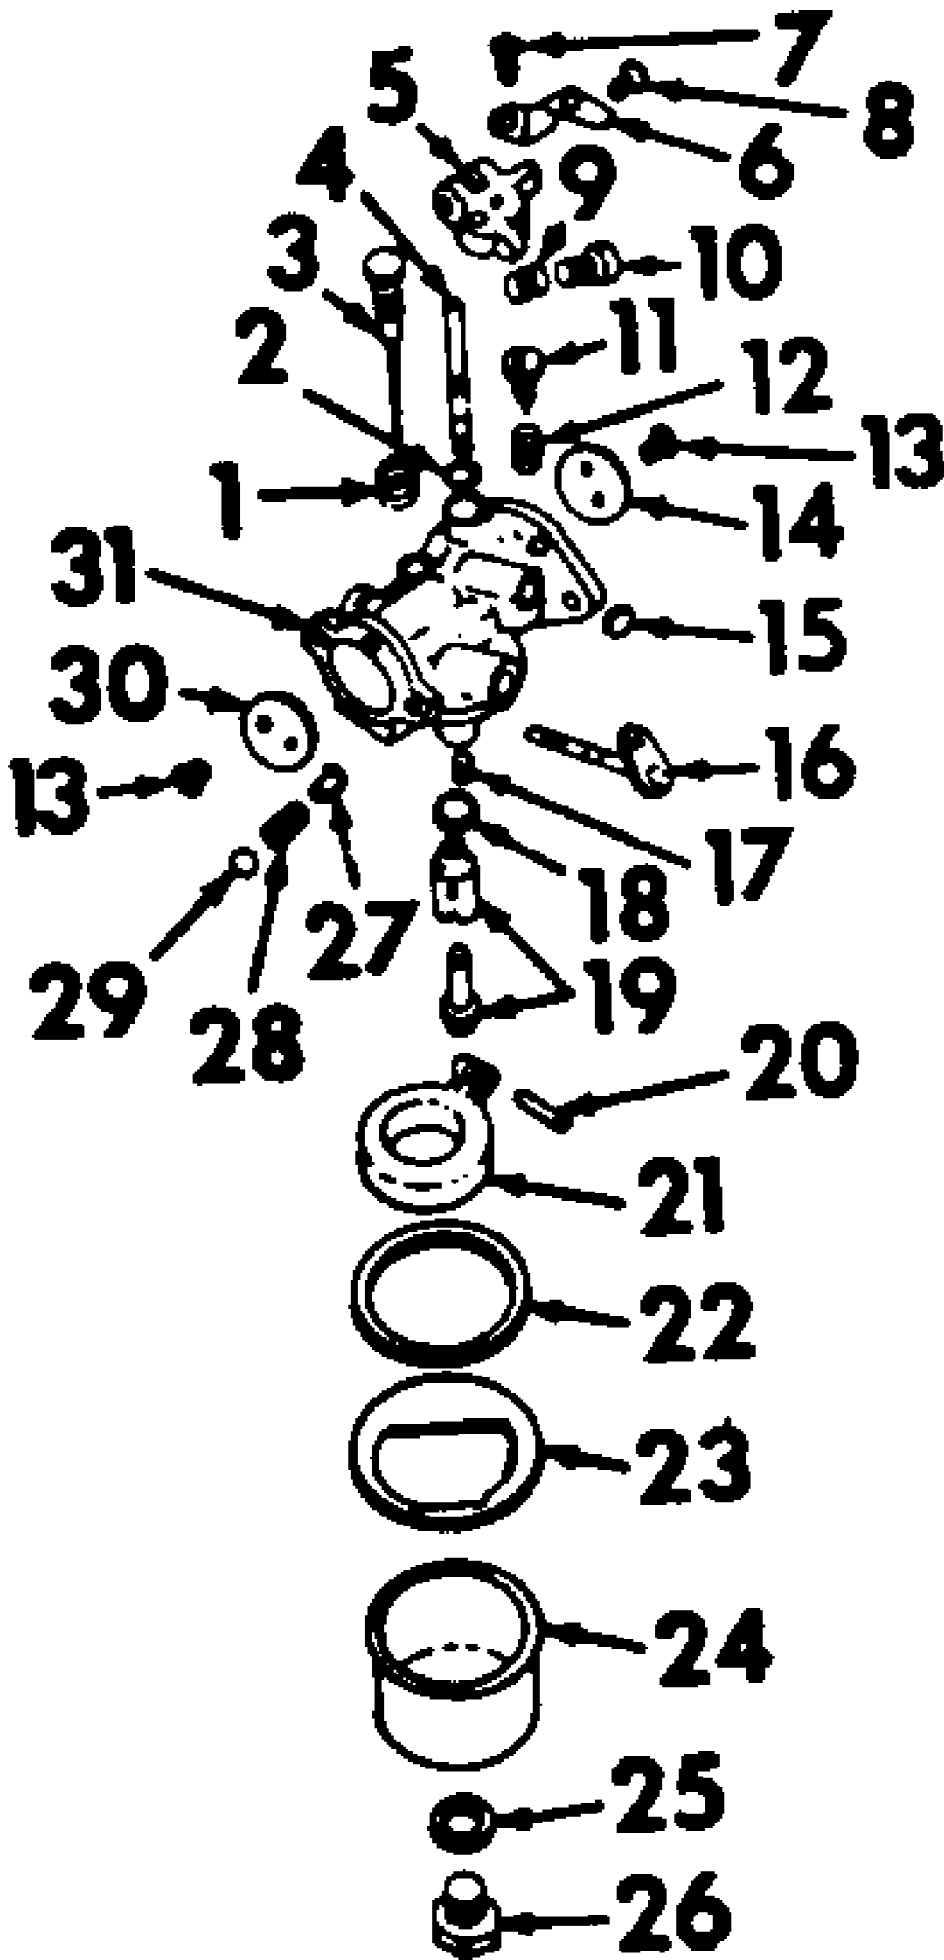

Battery Holder

105
Battery Holder

Ref #	Part Number	Qty	S/P/F	Description
1	IH-376294-R2	2		Bolt, Battery Hold Down
	KH-X-276-7	2	S	Nut, 1/4-20 Type A Wing
2	IH-376293-R2	1	S	Clamp, Battery Hold Down

Ref #	Part Number	Qty	S/P/F	Description
1	~NLA	1		Pedal Assy, Brake
	~NLA	1		Rivet, 1/4 X 11/16 Small F Hd Solid
	736-3001	1	/P	Washer, Spring
	IH-19689-R1	1	S	Pin, 1/4 X 1-1/4 Hv Coiled Spring
2	IH-370278-R1	1	S	Spring, Clutch Pedal Return
3	IH-394037-R1	1		Clip, Safety Switch Release Lever Strip
	715-0114A	1	S	Pin, 1/4 X 1-1/2 Hv Coiled Spring
4	~NLA	1		Lever, Brake Rod
5	~NLA	1		Rod, Brake
		2		Pin, 3/32 X 1/2 Cot *
6	IH-394032-R1	1		Pin, Brake Lever Pivot
7	IH-394033-R1	1		Lever, Brake
		1		Screw, 3/8-16 X 1-3/4 Sq Hd Ov Pt Set*
		1		Nut, 3/8-16 Hex Jam *
8	IH-394031-R1	1		Pin, Brake Push
9	IH-17018-R1	1		Ball, 9/16 Dia Cr-Stl
10	IH-378031-R1	1	/P	O-Ring, 1-3/16 X 1-3/8 X 3/32
11	IH-384720-R2	1		Retainer, Brake Lining
12	IH-384719-R1	2	S	Disc, Brake Lining
13	IH-384717-R11	1		Disc Assy, Brake