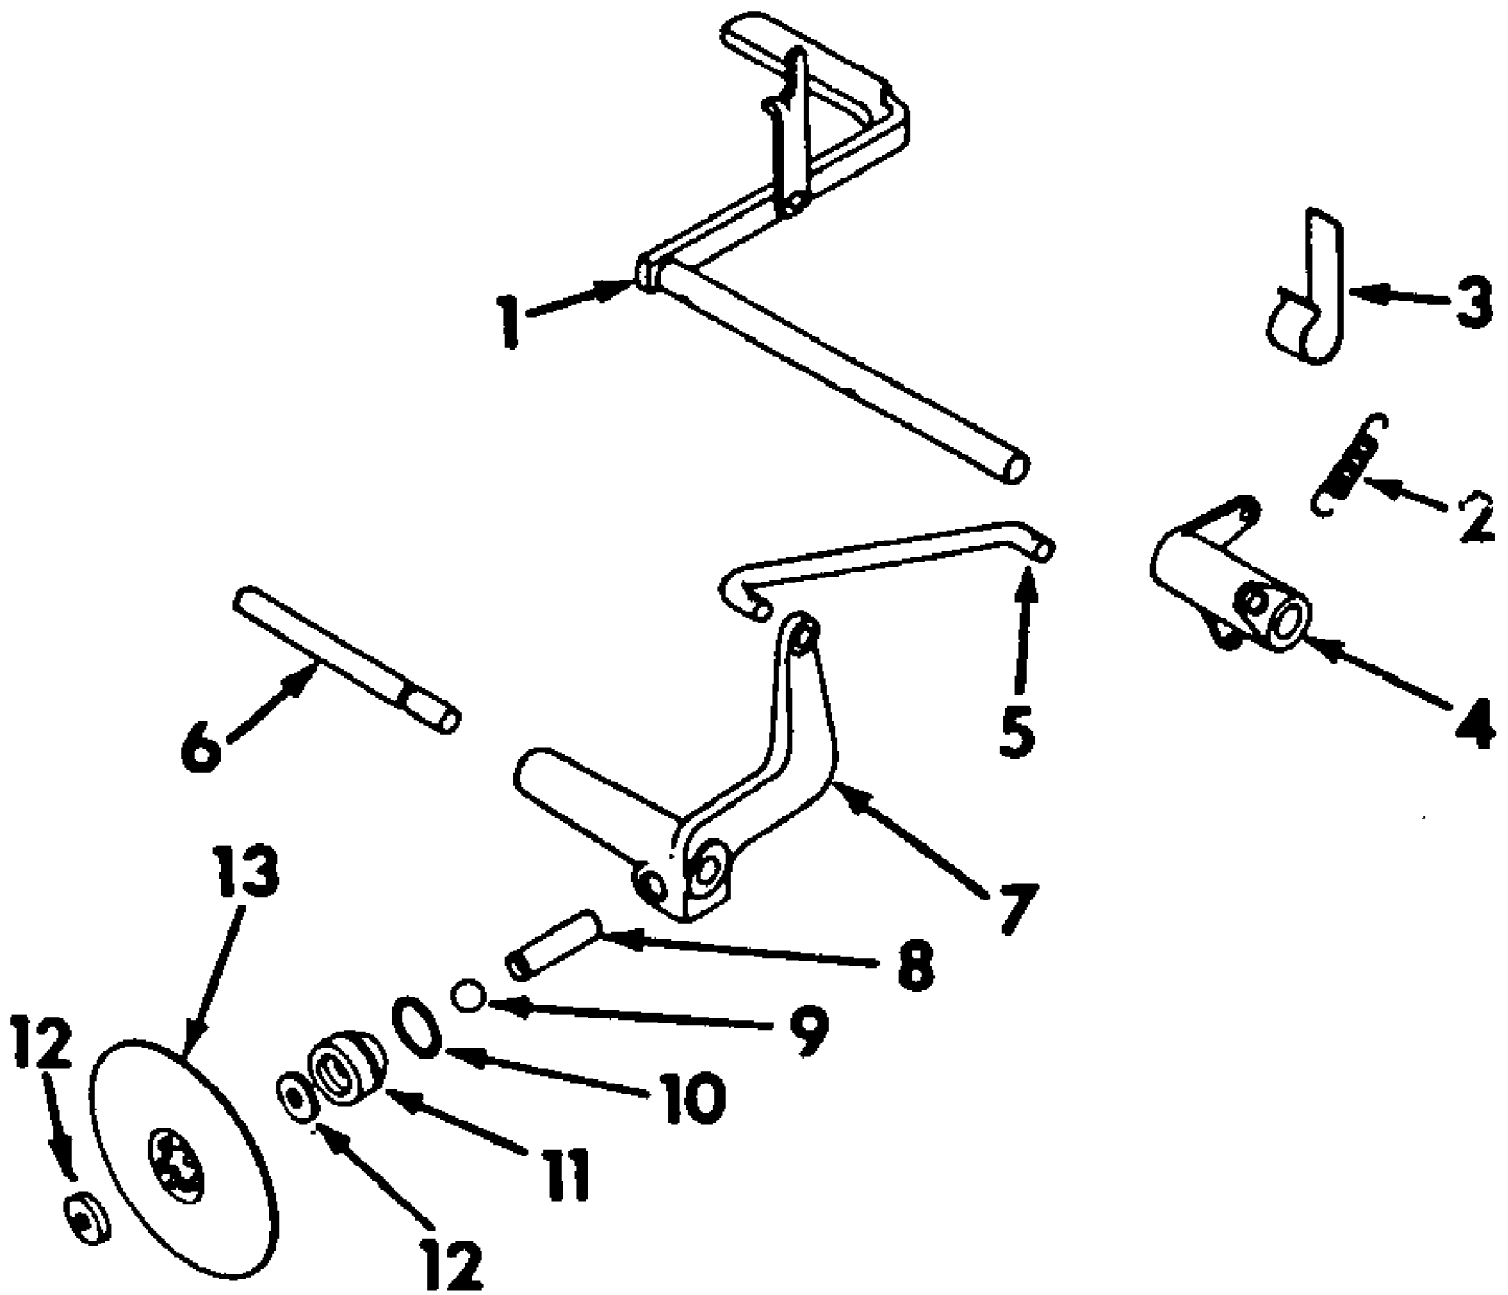

Battery Holder

105
Battery Holder

Ref #	Part Number	Qty	S/P/F	Description
1	IH-376294-R2	2		Bolt, Battery Hold Down
	KH-X-276-7	2	S	Nut, 1/4-20 Type A Wing
2	IH-376293-R2	1	S	Clamp, Battery Hold Down

Ref #	Part Number	Qty	S/P/F	Description
1	~NLA	1		Pedal Assy, Brake
	~NLA	1		Rivet, 1/4 X 11/16 Small F Hd Solid
	736-3001	1	/P	Washer, Spring
	IH-19689-R1	1	S	Pin, 1/4 X 1-1/4 Hv Coiled Spring
2	IH-370278-R1	1	S	Spring, Clutch Pedal Return
3	IH-394037-R1	1		Clip, Safety Switch Release Lever Strip
	715-0114A	1	S	Pin, 1/4 X 1-1/2 Hv Coiled Spring
4	~NLA	1		Lever, Brake Rod
5	~NLA	1		Rod, Brake
		2		Pin, 3/32 X 1/2 Cot *
6	IH-394032-R1	1		Pin, Brake Lever Pivot
7	IH-394033-R1	1		Lever, Brake
		1		Screw, 3/8-16 X 1-3/4 Sq Hd Ov Pt Set*
		1		Nut, 3/8-16 Hex Jam *
8	IH-394031-R1	1		Pin, Brake Push
9	IH-17018-R1	1		Ball, 9/16 Dia Cr-Stl
10	IH-378031-R1	1	/P	O-Ring, 1-3/16 X 1-3/8 X 3/32
11	IH-384720-R2	1		Retainer, Brake Lining
12	IH-384719-R1	2	S	Disc, Brake Lining
13	IH-384717-R11	1		Disc Assy, Brake