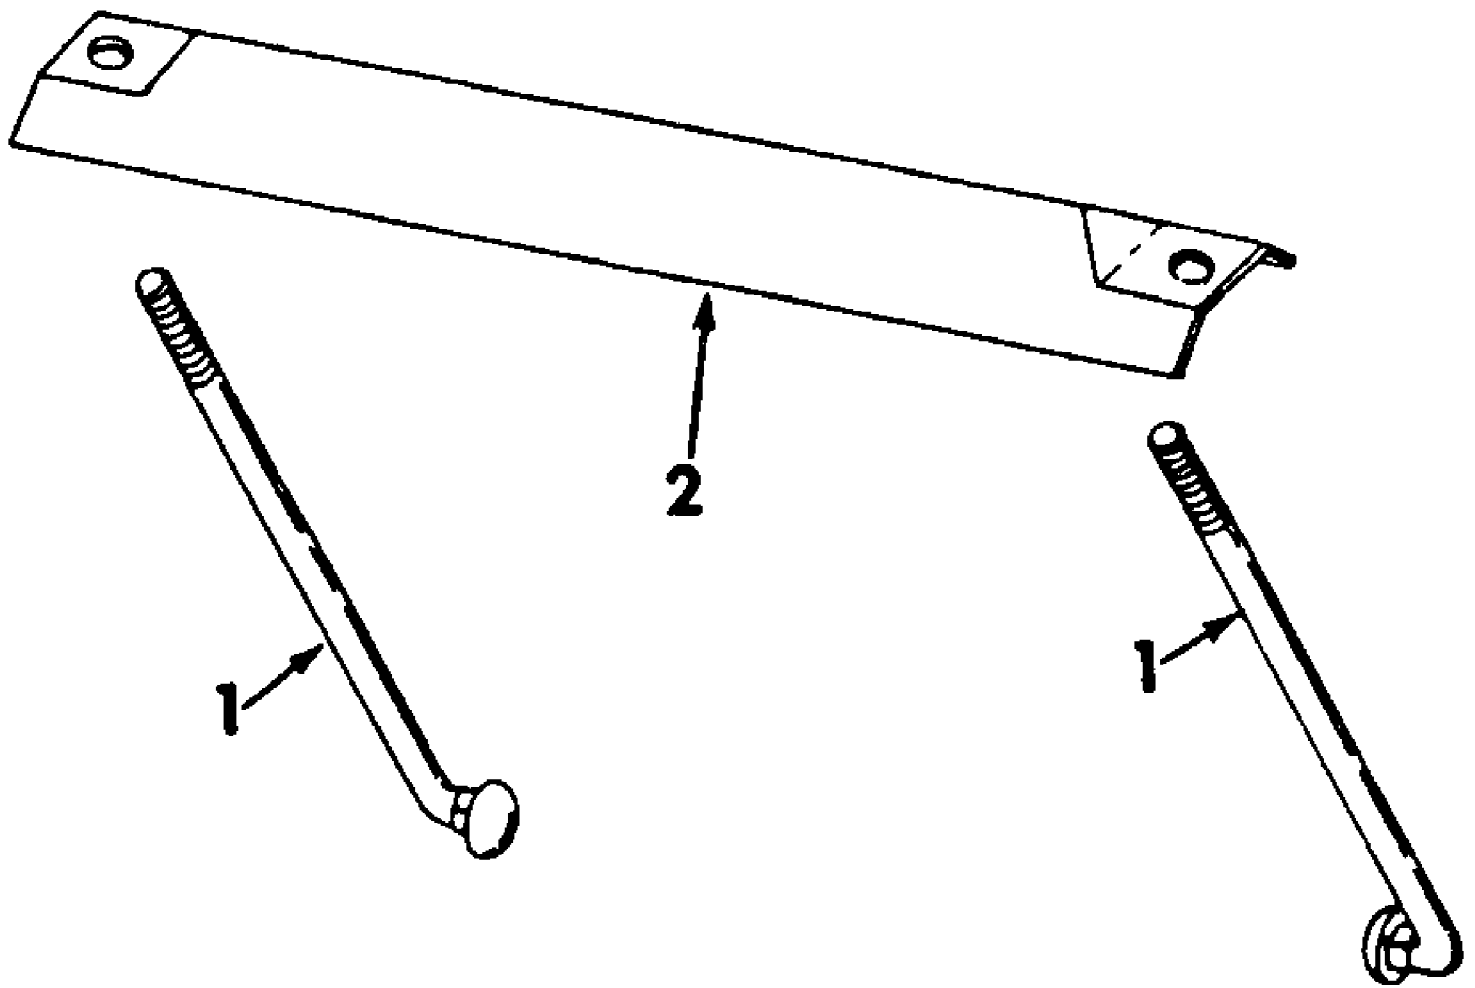

Battery Holder

105
Battery Holder

Ref #	Part Number	Qty	S/P/F	Description
1	IH-376294-R2	2		Bolt, Battery Hold Down
	KH-X-276-7	2	S	Nut, 1/4-20 Type A Wing
2	IH-376293-R2	1	S	Clamp, Battery Hold Down

Ref #	Part Number	Qty	S/P/F	Description
1	~NLA	1		Pedal Assy, Brake
	~NLA	1		Rivet, 1/4 X 11/16 Small F Hd Solid
	736-3001	1	/P	Washer, Spring
	IH-19689-R1	1	S	Pin, 1/4 X 1-1/4 Hv Coiled Spring
2	IH-370278-R1	1	S	Spring, Clutch Pedal Return
3	IH-394037-R1	1		Clip, Safety Switch Release Lever Strip
	715-0114A	1	S	Pin, 1/4 X 1-1/2 Hv Coiled Spring
4	~NLA	1		Lever, Brake Rod
5	~NLA	1		Rod, Brake
		2		Pin, 3/32 X 1/2 Cot *
6	IH-394032-R1	1		Pin, Brake Lever Pivot
7	IH-394033-R1	1		Lever, Brake
		1		Screw, 3/8-16 X 1-3/4 Sq Hd Ov Pt Set*
		1		Nut, 3/8-16 Hex Jam *
8	IH-394031-R1	1		Pin, Brake Push
9	IH-17018-R1	1		Ball, 9/16 Dia Cr-Stl
10	IH-378031-R1	1	/P	O-Ring, 1-3/16 X 1-3/8 X 3/32
11	IH-384720-R2	1		Retainer, Brake Lining
12	IH-384719-R1	2	S	Disc, Brake Lining
13	IH-384717-R11	1		Disc Assy, Brake