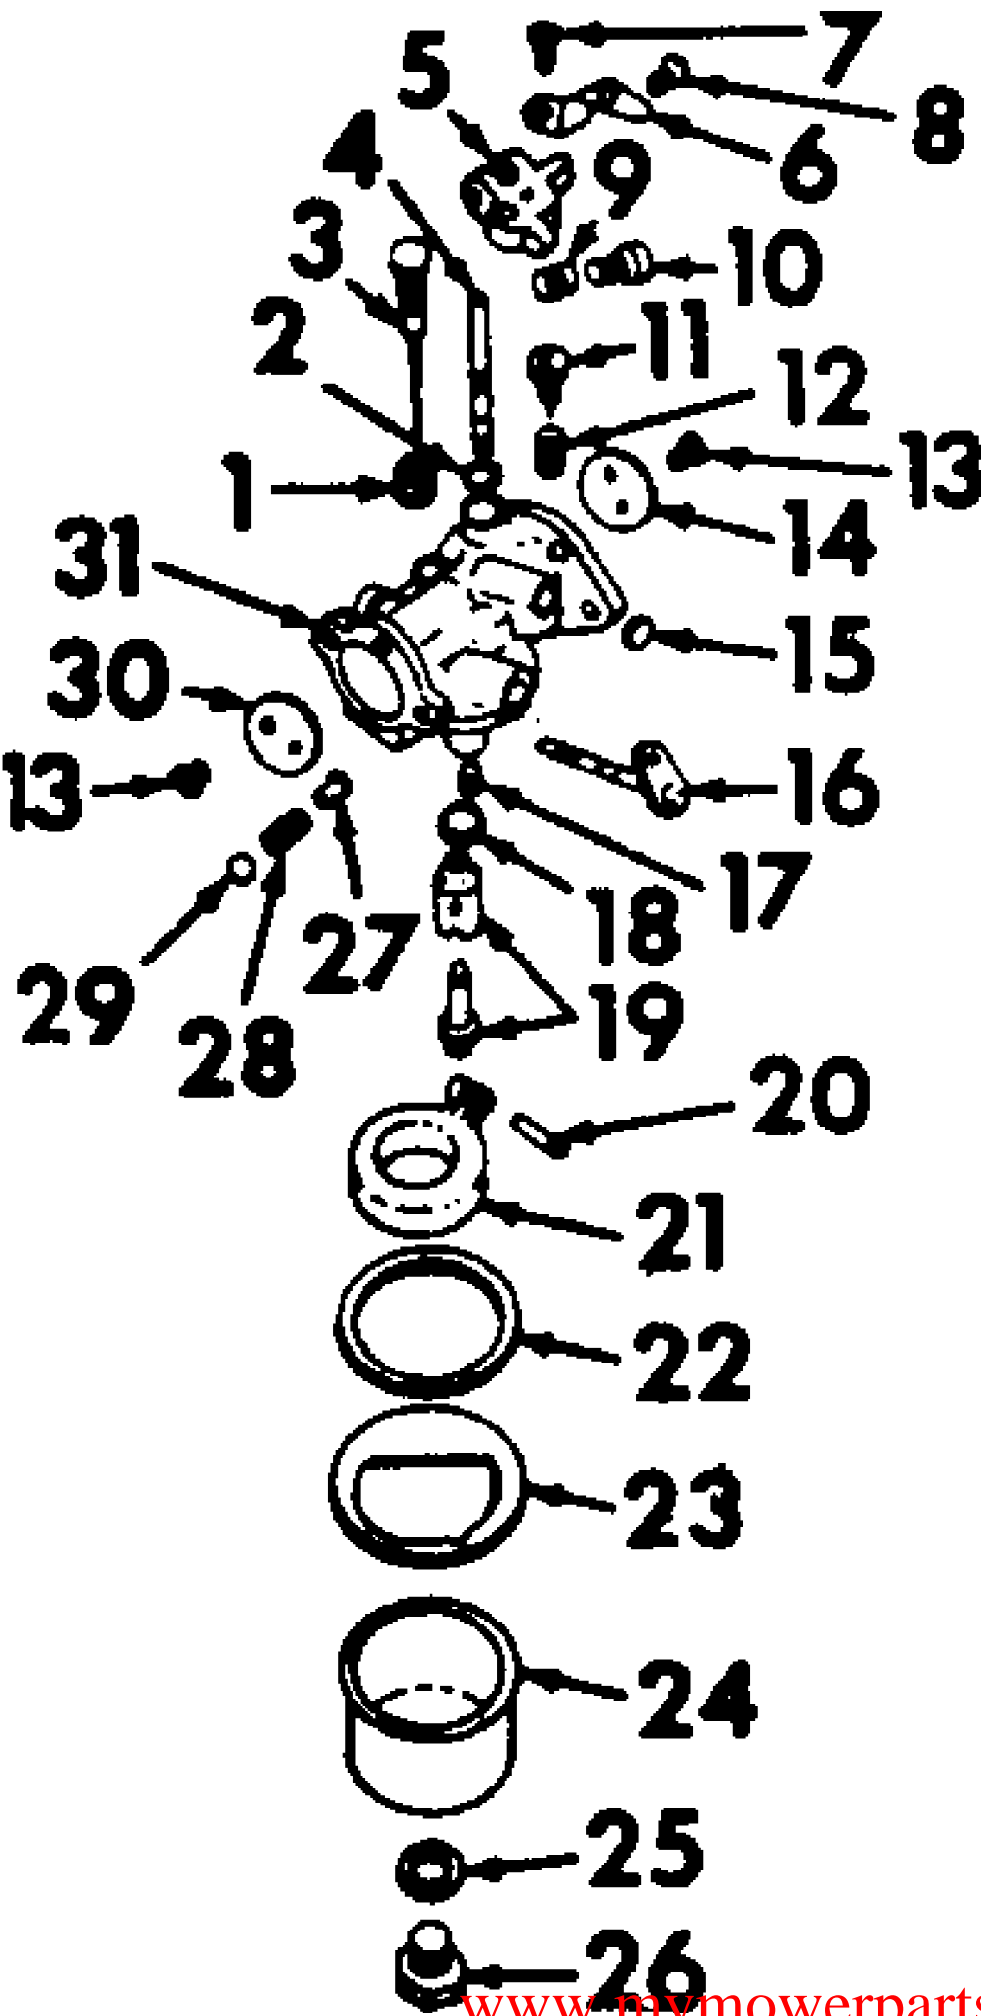

102
Battery Holder

102
Battery Holder

Ref #	Part Number	Qty	S/P/F	Description
1	IH-376294-R2	2		Bolt, Battery Hold Down
	KH-X-276-7	2	S	Nut, 1/4-20 Type A Wing
2	IH-376293-R2	1	S	Clamp, Battery Hold Down

Ref #	Part Number	Qty	S/P/F	Description
1	IH-384719-R1	2	S	Disc, Brake Lining
2	IH-384717-R11	1		Disc Assy, Brake
3	IH-384720-R2	1		Retainer, Brake Lining
4	IH-378031-R1	1	/P	O-Ring, 1-3/16 X 1-3/8 X 3/32
5	IH-17018-R1	1		Ball, 9/16 Cr Stl
6	IH-384721-R1	1		Rod, Brake Push
7	IH-384722-R1	1		Pin, Brake Lever Pivot
8	IH-384723-R1	1		Lever, Brake
		1		Nut, 3/8-16 Hex *
		1		Screw, 3/8-16 X 1-3/4 Sq Hd Ov Pt Set*
9	IH-384724-R1	1		Rod, Brake
	714-0507	2	S	Pin, 3/32 X 3/4 Cot
10	~NLA	1		Pedal Assy, Clutch & Brake
	~NLA	1		Rivet, 1/4 X 11/16 Small B Hd Solid
	736-3001	1	/P	Washer, Spring
11	~NLA	1		Arm, Clutch & Brake Pedal
	IH-19689-R1	2	S	Pin, 1/4 X 1-1/4 Hv Coiled Spring
12	IH-370278-R1	1	S	Spring, Clutch Pedal Return

102
Carburetor

Ref #	Part Number	Qty	S/P/F	Description
29		1		Ball, Choke Shaft (Furnish complete Carburetor Assy)
30	NLA	1		Valve Assy, Choke (Furnish complete Carburetor Assy)
31		1		Body, Carburetor (Order Carburetor Assy)
	KH-25-757-01	1	/P	Kit, Carburetor Repair (Consists of Ref No. 19, 20, 22, 23 & 25)