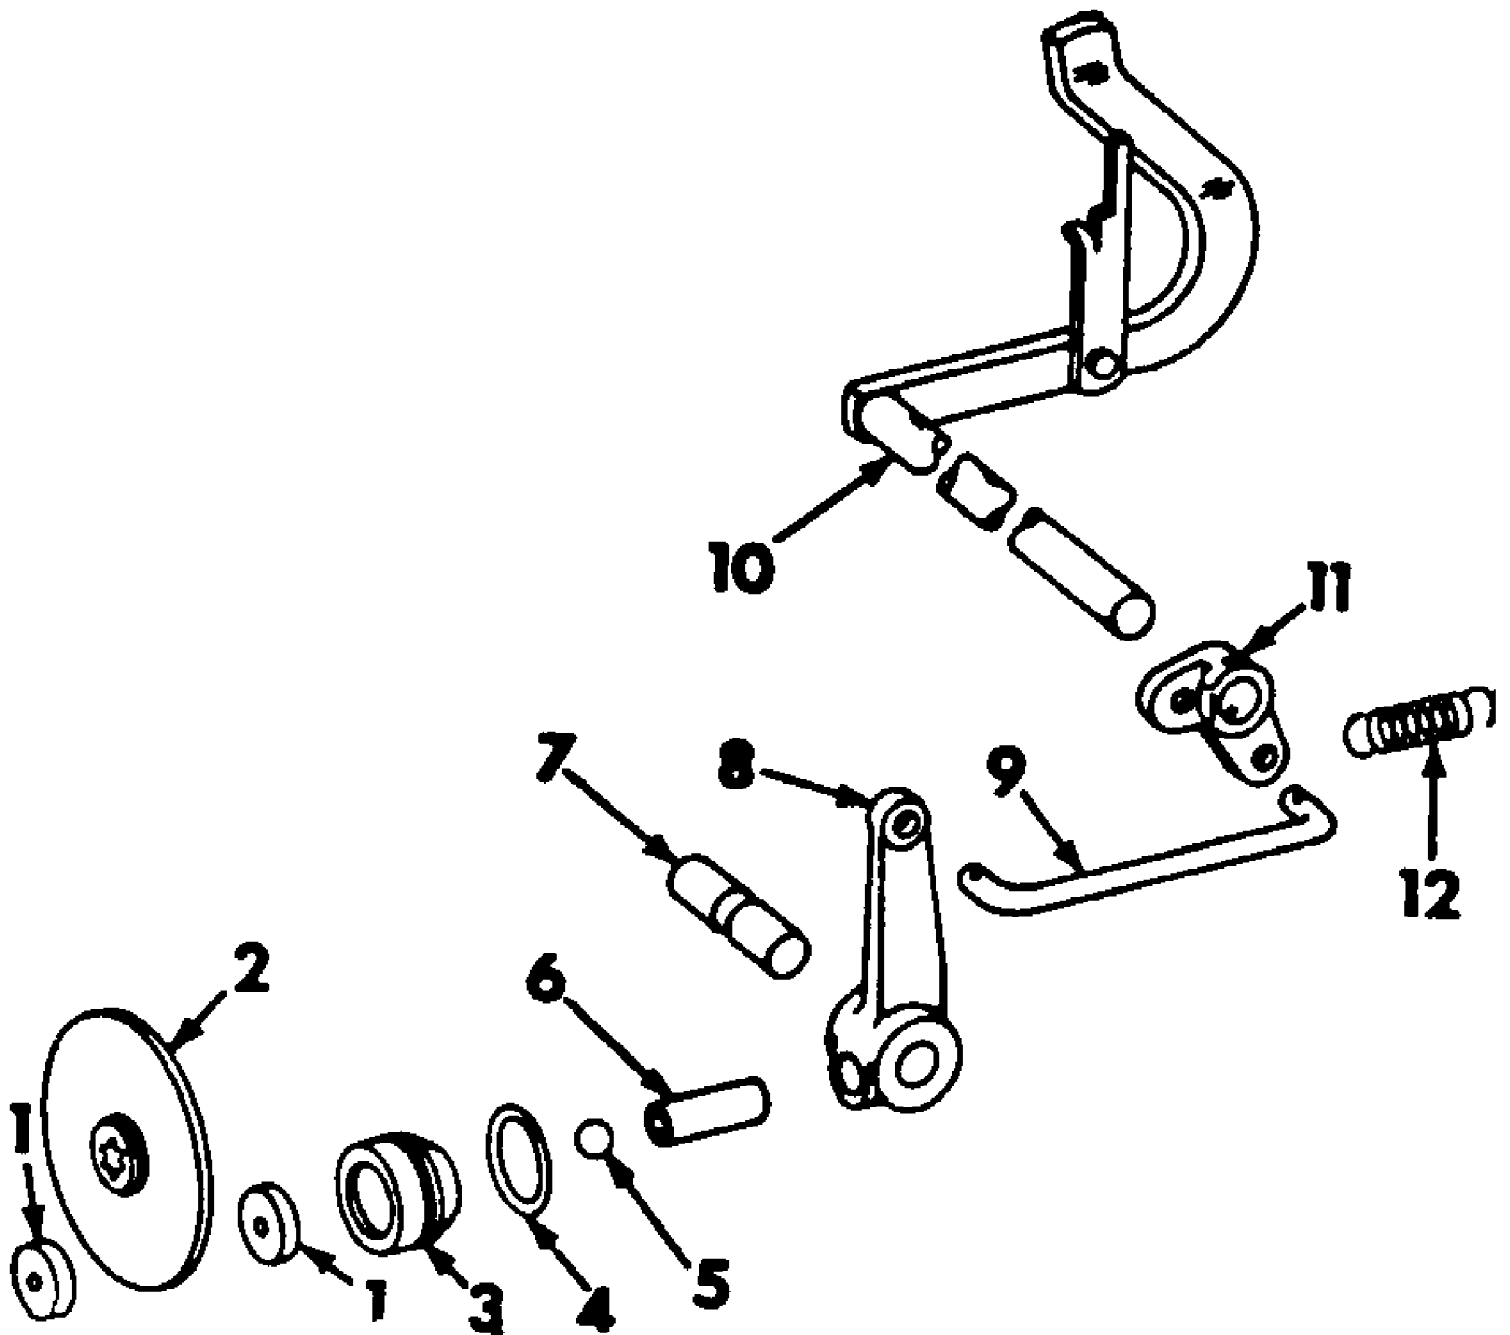

102
Battery Holder

102
Battery Holder

Ref #	Part Number	Qty	S/P/F	Description
1	IH-376294-R2	2		Bolt, Battery Hold Down
	KH-X-276-7	2	S	Nut, 1/4-20 Type A Wing
2	IH-376293-R2	1	S	Clamp, Battery Hold Down

Ref #	Part Number	Qty	S/P/F	Description
1	IH-384719-R1	2	S	Disc, Brake Lining
2	IH-384717-R11	1		Disc Assy, Brake
3	IH-384720-R2	1		Retainer, Brake Lining
4	IH-378031-R1	1	/P	O-Ring, 1-3/16 X 1-3/8 X 3/32
5	IH-17018-R1	1		Ball, 9/16 Cr Stl
6	IH-384721-R1	1		Rod, Brake Push
7	IH-384722-R1	1		Pin, Brake Lever Pivot
8	IH-384723-R1	1		Lever, Brake
		1		Nut, 3/8-16 Hex *
		1		Screw, 3/8-16 X 1-3/4 Sq Hd Ov Pt Set*
9	IH-384724-R1	1		Rod, Brake
	714-0507	2	S	Pin, 3/32 X 3/4 Cot
10	~NLA	1		Pedal Assy, Clutch & Brake
	~NLA	1		Rivet, 1/4 X 11/16 Small B Hd Solid
	736-3001	1	/P	Washer, Spring
11	~NLA	1		Arm, Clutch & Brake Pedal
	IH-19689-R1	2	S	Pin, 1/4 X 1-1/4 Hv Coiled Spring
12	IH-370278-R1	1	S	Spring, Clutch Pedal Return

102
Carburetor

Ref #	Part Number	Qty	S/P/F	Description
29		1		Ball, Choke Shaft (Furnish complete Carburetor Assy)
30	NLA	1		Valve Assy, Choke (Furnish complete Carburetor Assy)
31		1		Body, Carburetor (Order Carburetor Assy)
	KH-25-757-01	1	/P	Kit, Carburetor Repair (Consists of Ref No. 19, 20, 22, 23 & 25)