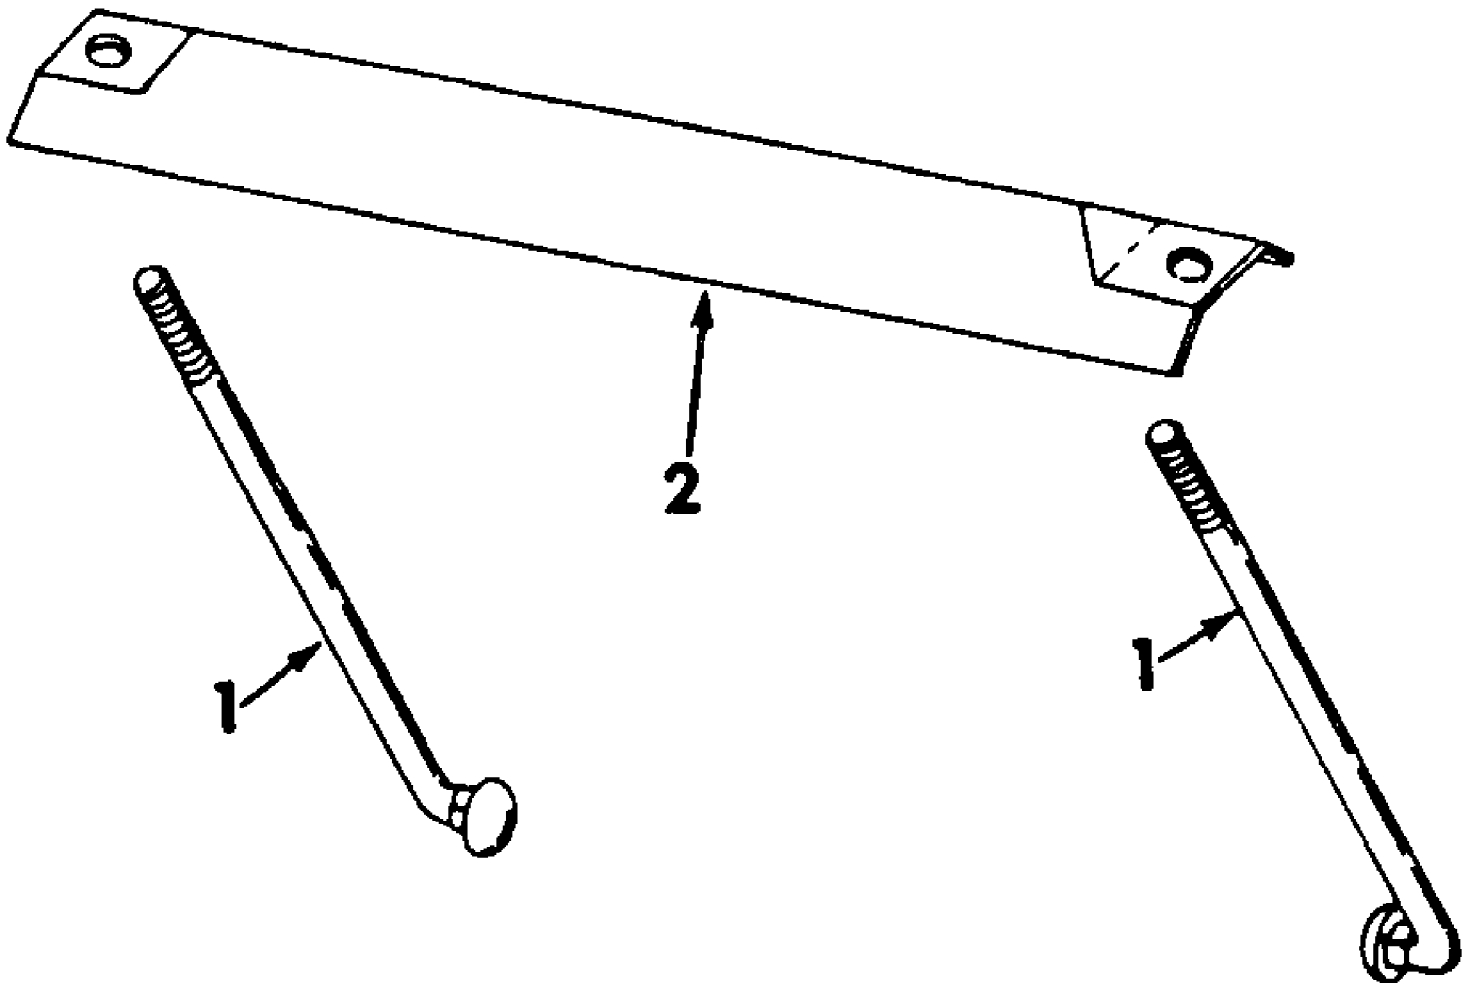

102
Battery Holder

102
Battery Holder

Ref #	Part Number	Qty	S/P/F	Description
1	IH-376294-R2	2		Bolt, Battery Hold Down
	KH-X-276-7	2	S	Nut, 1/4-20 Type A Wing
2	IH-376293-R2	1	S	Clamp, Battery Hold Down

Ref #	Part Number	Qty	S/P/F	Description
1	IH-384719-R1	2	S	Disc, Brake Lining
2	IH-384717-R11	1		Disc Assy, Brake
3	IH-384720-R2	1		Retainer, Brake Lining
4	IH-378031-R1	1	/P	O-Ring, 1-3/16 X 1-3/8 X 3/32
5	IH-17018-R1	1		Ball, 9/16 Cr Stl
6	IH-384721-R1	1		Rod, Brake Push
7	IH-384722-R1	1		Pin, Brake Lever Pivot
8	IH-384723-R1	1		Lever, Brake
		1		Nut, 3/8-16 Hex *
		1		Screw, 3/8-16 X 1-3/4 Sq Hd Ov Pt Set*
9	IH-384724-R1	1		Rod, Brake
	714-0507	2	S	Pin, 3/32 X 3/4 Cot
10	~NLA	1		Pedal Assy, Clutch & Brake
	~NLA	1		Rivet, 1/4 X 11/16 Small B Hd Solid
	736-3001	1	/P	Washer, Spring
11	~NLA	1		Arm, Clutch & Brake Pedal
	IH-19689-R1	2	S	Pin, 1/4 X 1-1/4 Hv Coiled Spring
12	IH-370278-R1	1	S	Spring, Clutch Pedal Return

102
Carburetor

Ref #	Part Number	Qty	S/P/F	Description
29		1		Ball, Choke Shaft (Furnish complete Carburetor Assy)
30	NLA	1		Valve Assy, Choke (Furnish complete Carburetor Assy)
31		1		Body, Carburetor (Order Carburetor Assy)
	KH-25-757-01	1	/P	Kit, Carburetor Repair (Consists of Ref No. 19, 20, 22, 23 & 25)