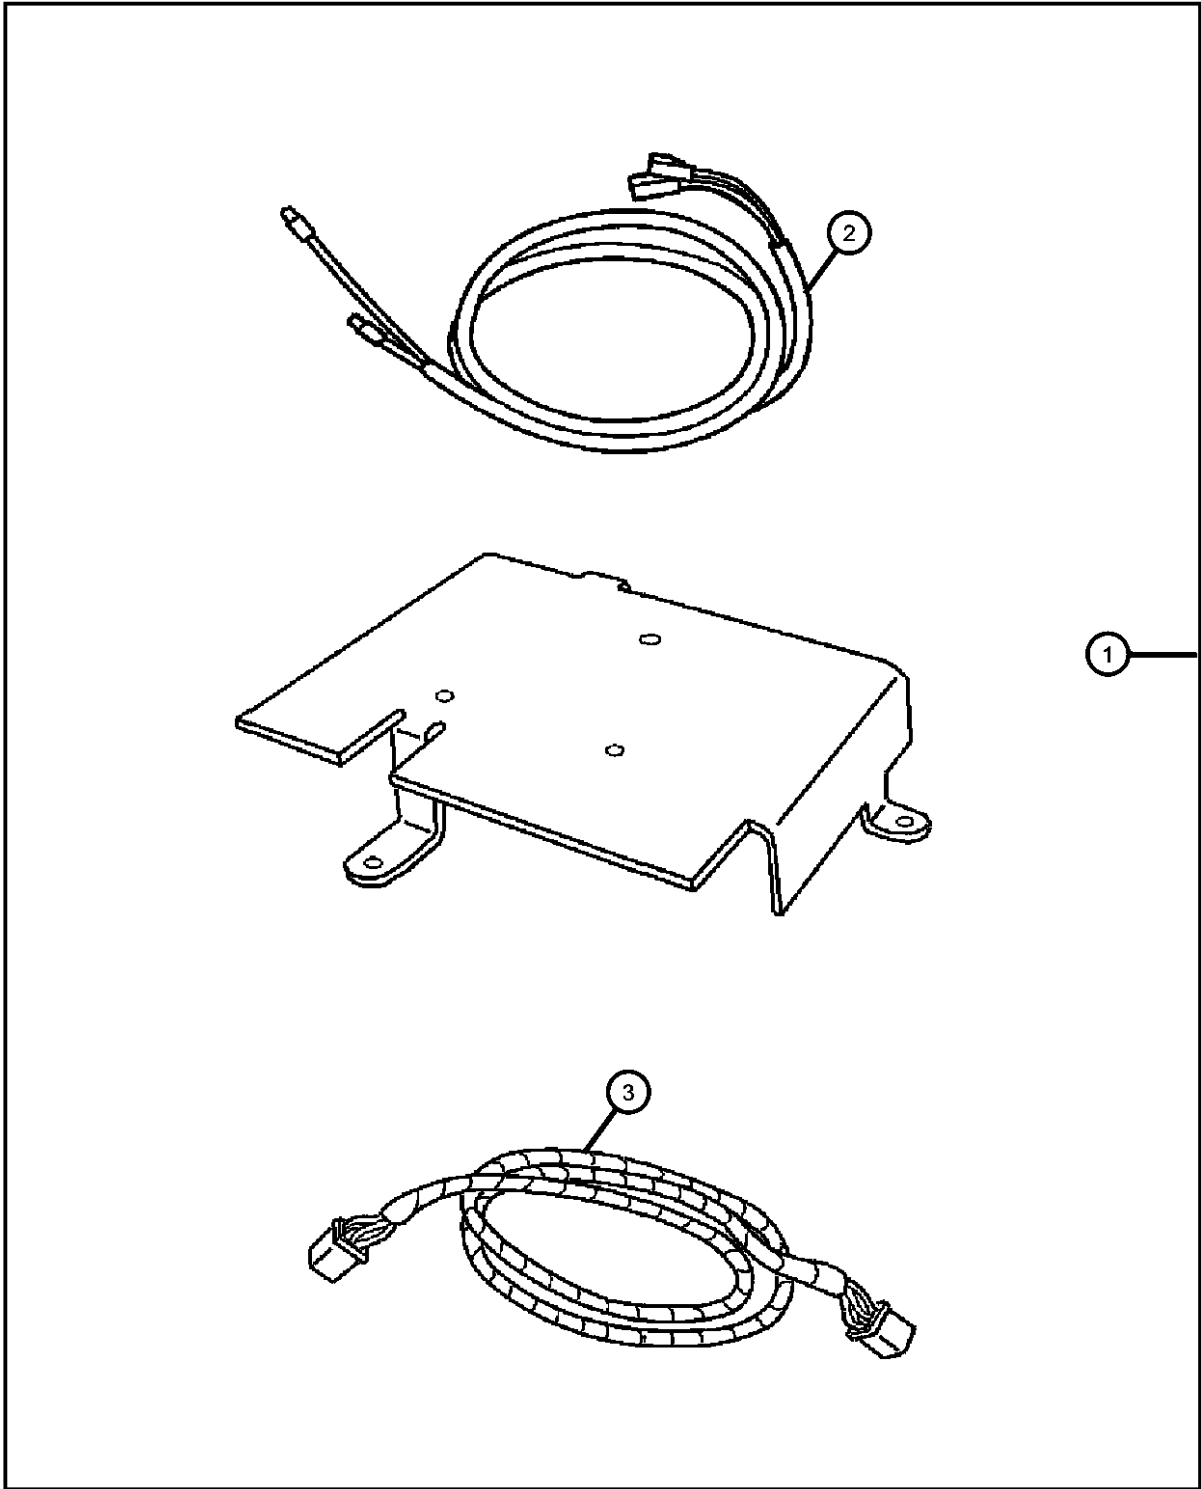

AR = use ase required - = Non illustrated part

2005 RS

Install Kit Satellite Receiver Without CD
Figure 1-160

ITEM	PART NUMBER	QTY	LINE	SERIES	BODY	ENGINE	TRANS	TRIM	DESCRIPTION
1	82207925	1							INSTALL KIT, Satelite Receiver
2	05066207AB	1							CABLE, Antenna
3	05066203AA	1							WIRING, Rcvr to Radio