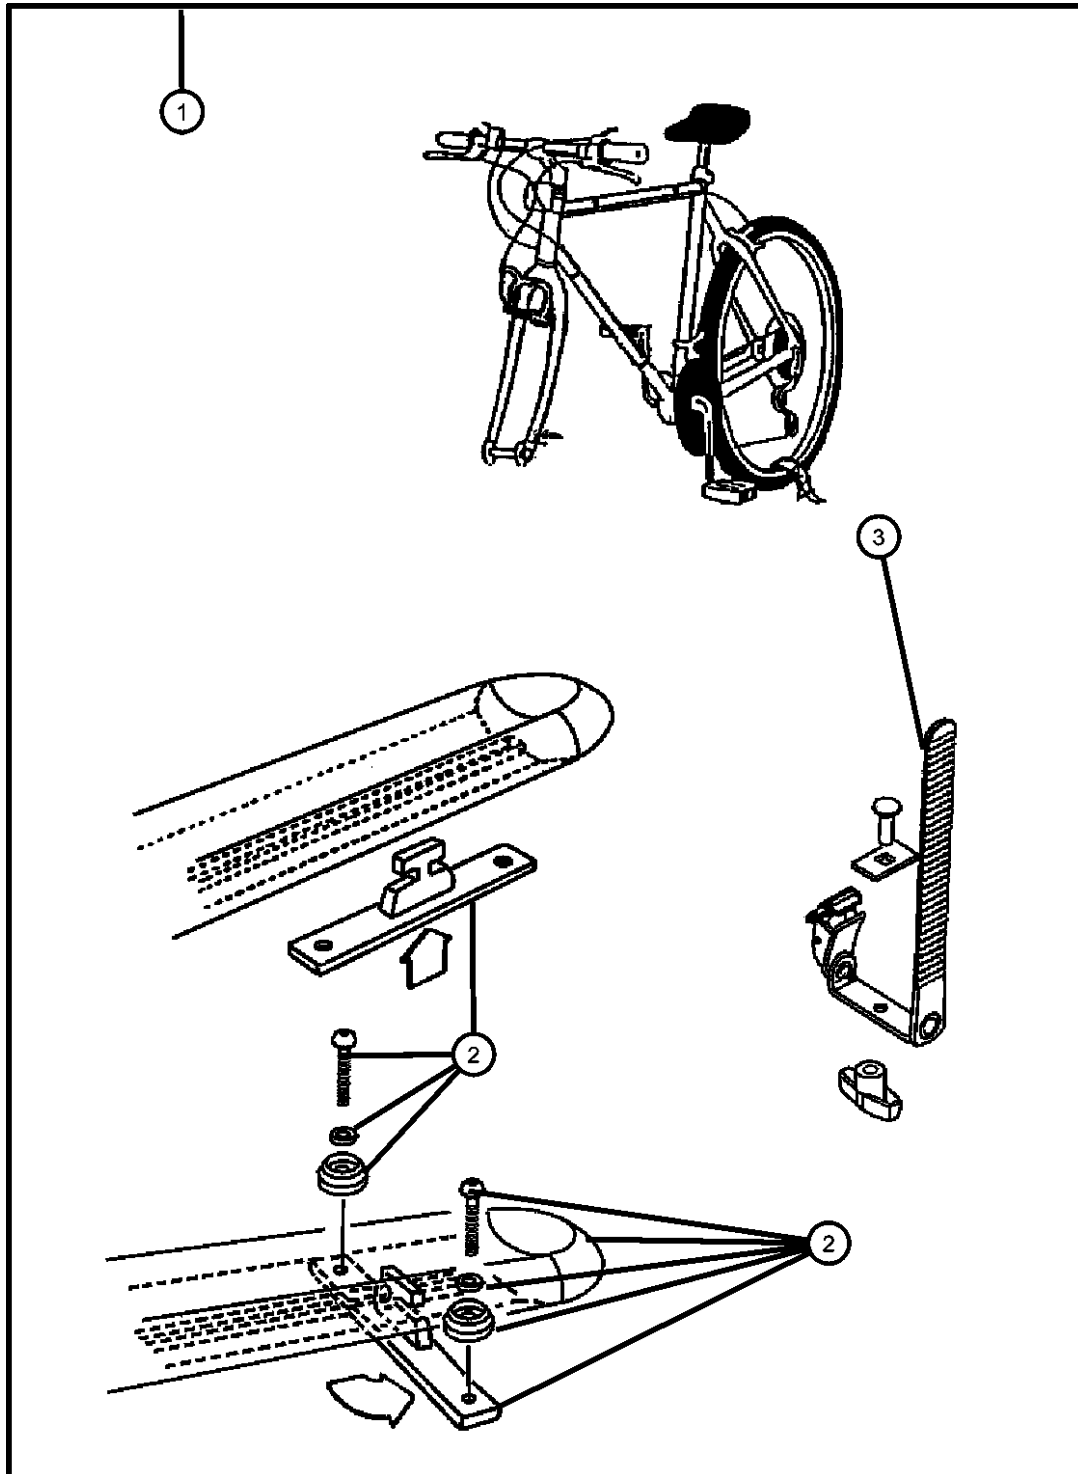

Bike Carrier Roof - Fork Mount
Figure 1-220

ITEM	PART NUMBER	QTY	LINE	SERIES	BODY	ENGINE	TRANS	TRIM	DESCRIPTION

Note; Requires Sport Utility Rack

1	82207943	1							CARRIER KIT, Bike
2	05093779AA	1							HARDWARE KIT, Accessory
3	05114532AA	1							STRAP, Cargo Tie Down

CARAVAN, VOYAGER, TOWN AND COUNTRY (RS)

SERIES	LINE	BODY
H = SXT, LX	Y = CHRYSLER (FWD)	52 = 113 WB
L = C/V, SE	K = DODGE (FWD)	53 = 119 WB
P = Touring		
S = Limited		

ENGINE	TRANSMISSION
EDZ = Engine - 2.4L 4 Cyl DOHC 16V SMPI	DGL = Transmission - 4-Spd. Automatic
EGA = Engine - 3.3L V6 OHV	DG0 = All Automatic Transmissions
EGH = Engine - 3.8L V6 OHV	
EGM = Engine - 3.3L V6 OHV	
FFV	

AR = use ase required - = Non illustrated part

2005 RS