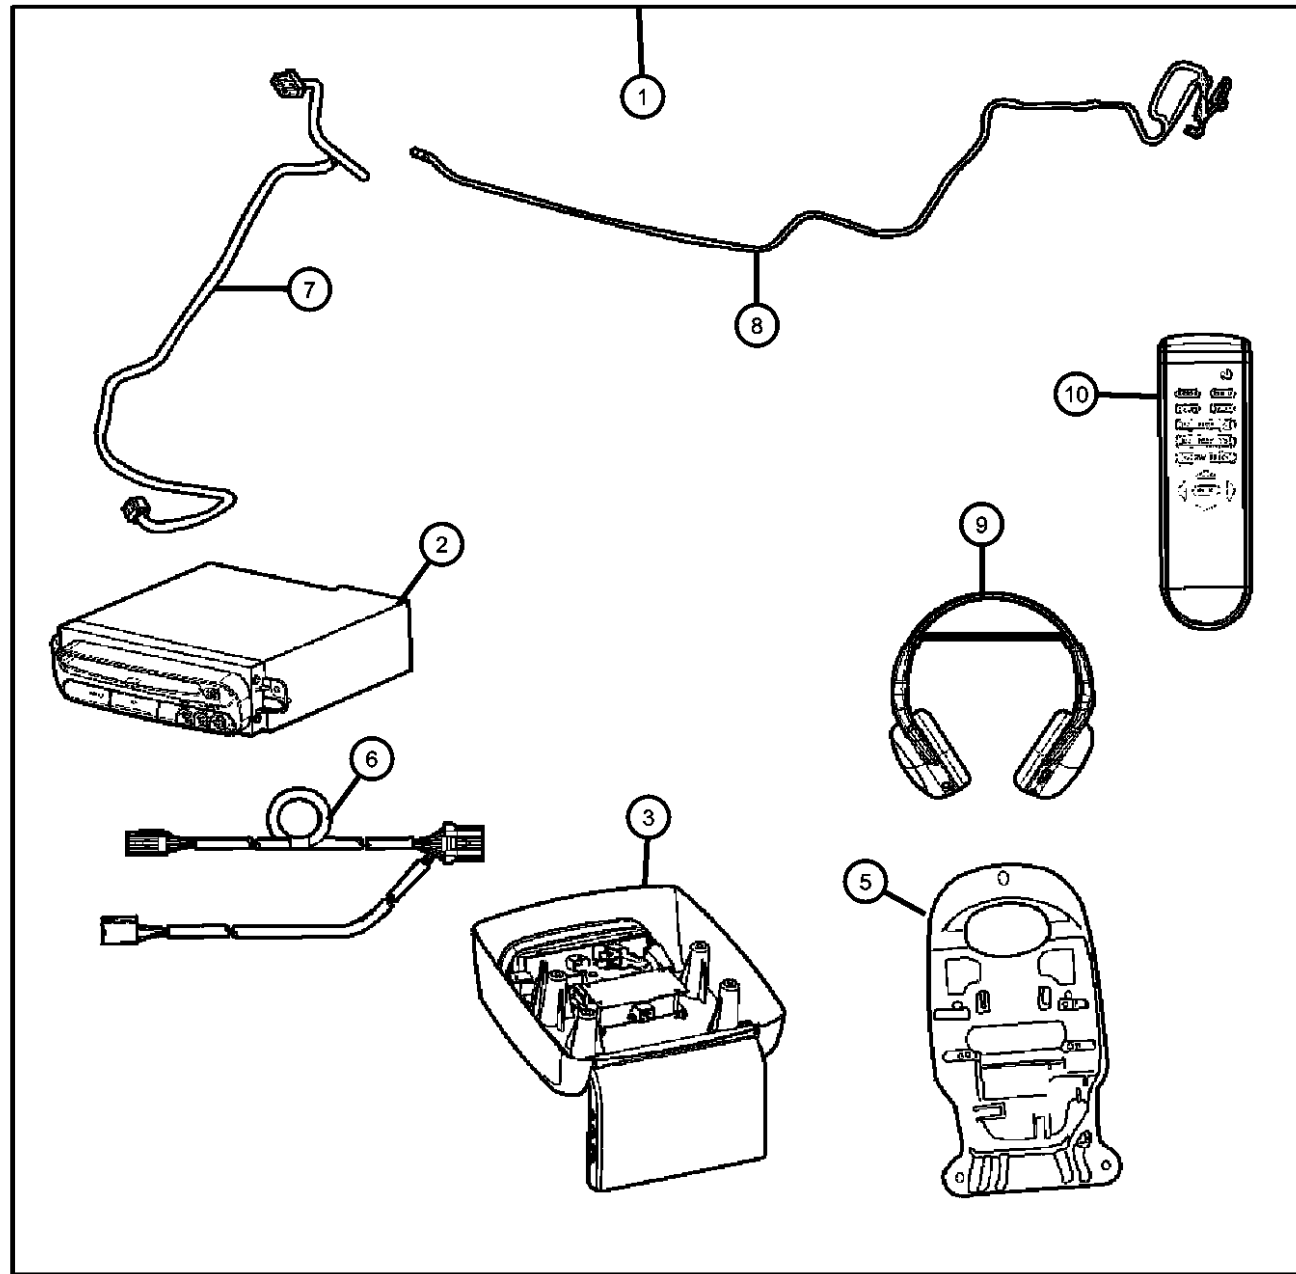

Media System - Rear Seat, Without Sunroof
Figure 1-145

ITEM	PART NUMBER	QTY	LINE	SERIES	BODY	ENGINE	TRANS	TRIM	DESCRIPTION

Note: For Warranty Repair On Item 2, Order Using Z Prefix

1	82208660	1							MEDIA SYSTEM, Monitor with DVD
2	04685932AC	1							DVD CHANGER
3	05135243AA	1							HOUSING, Monitor
4	05135244AA	1							LATCH KIT, Video Screen
5	05028424AC	1							BRACKET ASSY, REAR SEAT VIDEO
6	04671841AA	1							WIRING, Compact Disc Changer, DVD to Radio
7	04869298AB	1							WIRING, DVD Jumper, Instrument Panel to A Pillar
8									WIRING, DVD to Screen
	04868754AA	1							A Pillar to Monitor After 7/09/04
	04869373AB	1							A Pillar to Monitor Up to 7/09/04
9	05064037AA	1							HEADPHONES, Wireless
10									REMOTE, Wireless Infrared
	05094043AA	1							[XRV]
		1							[XRV, RFN]

CARAVAN, VOYAGER, TOWN AND COUNTRY (RS)

SERIES	LINE	BODY
H = SXT, LX	Y = CHRYSLER (FWD)	52 = 113 WB
L = C/V, SE	K = DODGE (FWD)	53 = 119 WB
P = Touring		
S = Limited		

ENGINE	TRANSMISSION
EDZ = Engine - 2.4L 4 Cyl DOHC 16V SMPI	DGL = Transmission - 4-Spd. Automatic
EGA = Engine - 3.3L V6 OHV	DG0 = All Automatic Transmissions
EGH = Engine - 3.8L V6 OHV	
EGM = Engine - 3.3L V6 OHV	
FFV	

AR = use ase required - = Non illustrated part

2005 RS