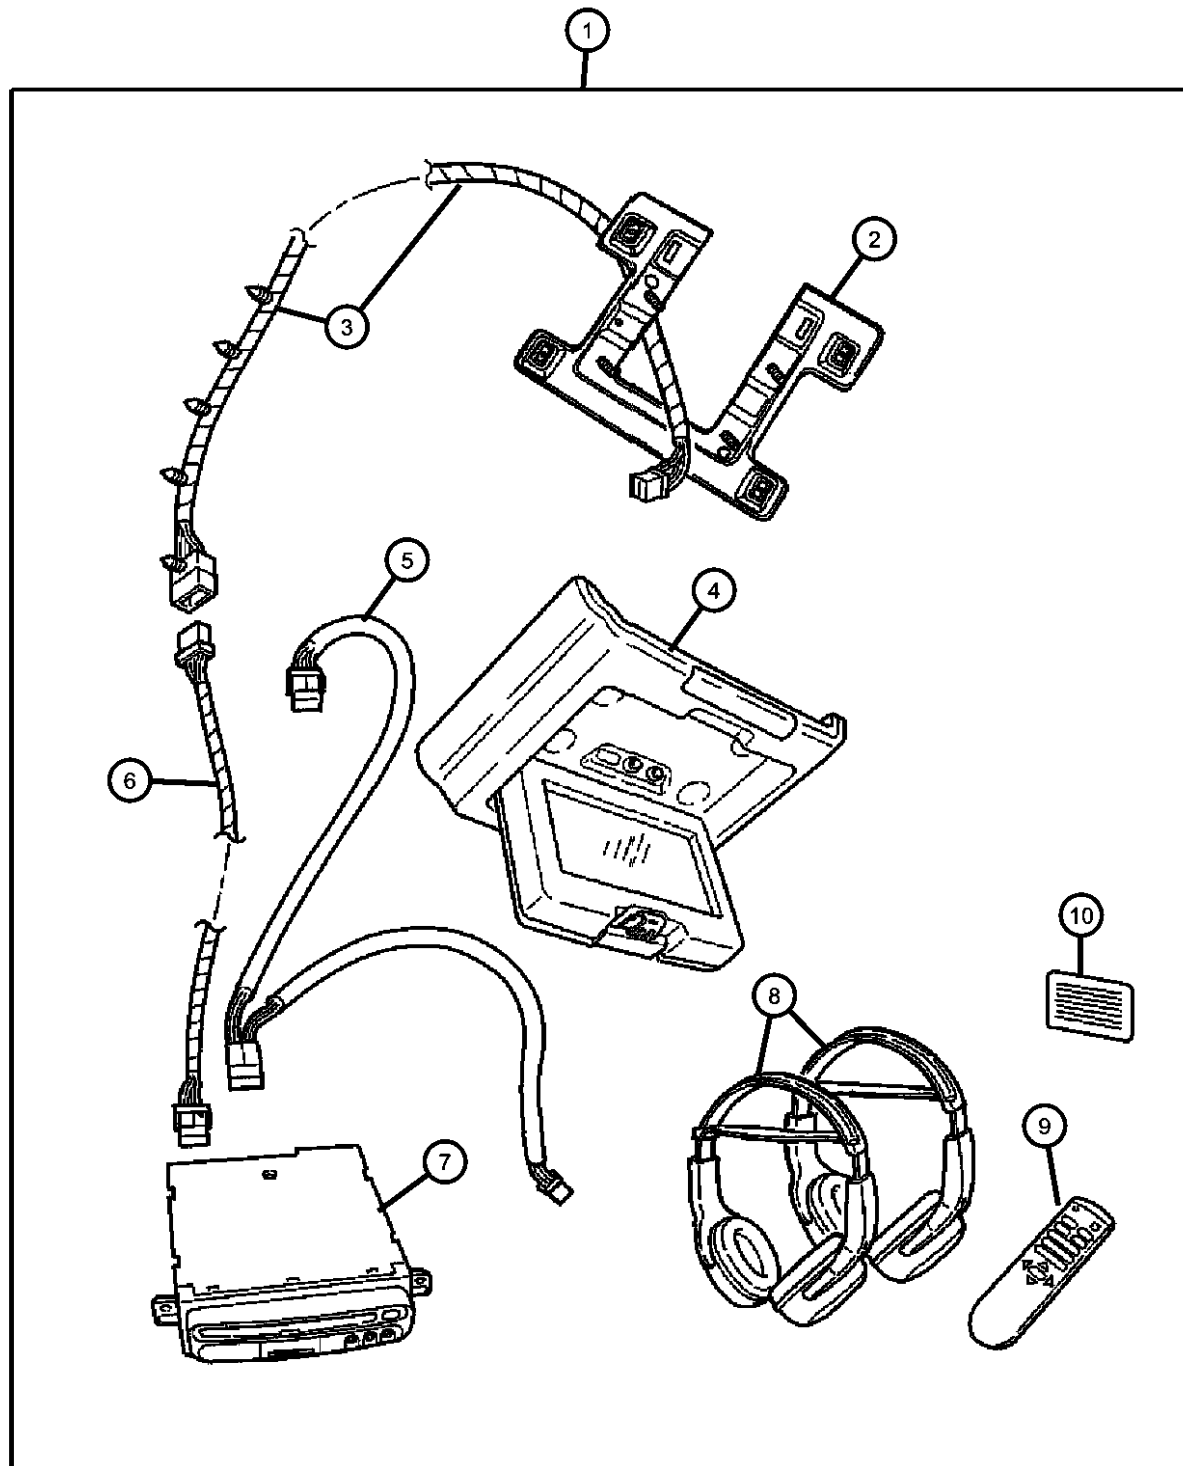

**Media System With DVD
Figure 1-151**

ITEM	PART NUMBER	QTY	LINE	SERIES	BODY	ENGINE	TRANS	TRIM	DESCRIPTION

Note: For Warranty Repair On Item 7, Order Using Z Prefix

1	82208810	1							MEDIA SYSTEM, Monitor with DVD
2	05139810AA	1			13, 53				BRACKET, Mounting
3	04868763AA	1							WIRING, DVD Jumper, A-Pillar to Monitor
4	0ZW96BD1AC	1							BEZEL, DVD Console
5	04869388AB	1							WIRING, DVD Jumper, DVD to Radio
6	04868754AA	1							WIRING, DVD to Screen, DVD to A-Pillar
7	05094033AA	1							DVD CHANGER
8	05064037AA	1							HEADPHONES, Wireless
9	05094043AB	1							REMOTE, Wireless Infrared
10	05020533AA	1							LABEL, Mercury Warning

CARAVAN, VOYAGER, TOWN AND COUNTRY (RS)

SERIES	LINE	BODY
H = SXT, LX	Y = CHRYSLER (FWD)	52 = 113 WB
L = C/V, SE	K = DODGE (FWD)	53 = 119 WB
P = Touring		
S = Limited		

ENGINE	TRANSMISSION
EDZ = Engine - 2.4L 4 Cyl DOHC 16V SMPI	DGL = Transmission - 4-Spd. Automatic
EGA = Engine - 3.3L V6 OHV	DG0 = All Automatic Transmissions
EGH = Engine - 3.8L V6 OHV	
EGM = Engine - 3.3L V6 OHV	
FFV	

AR = use ase required - = Non illustrated part

2005 RS