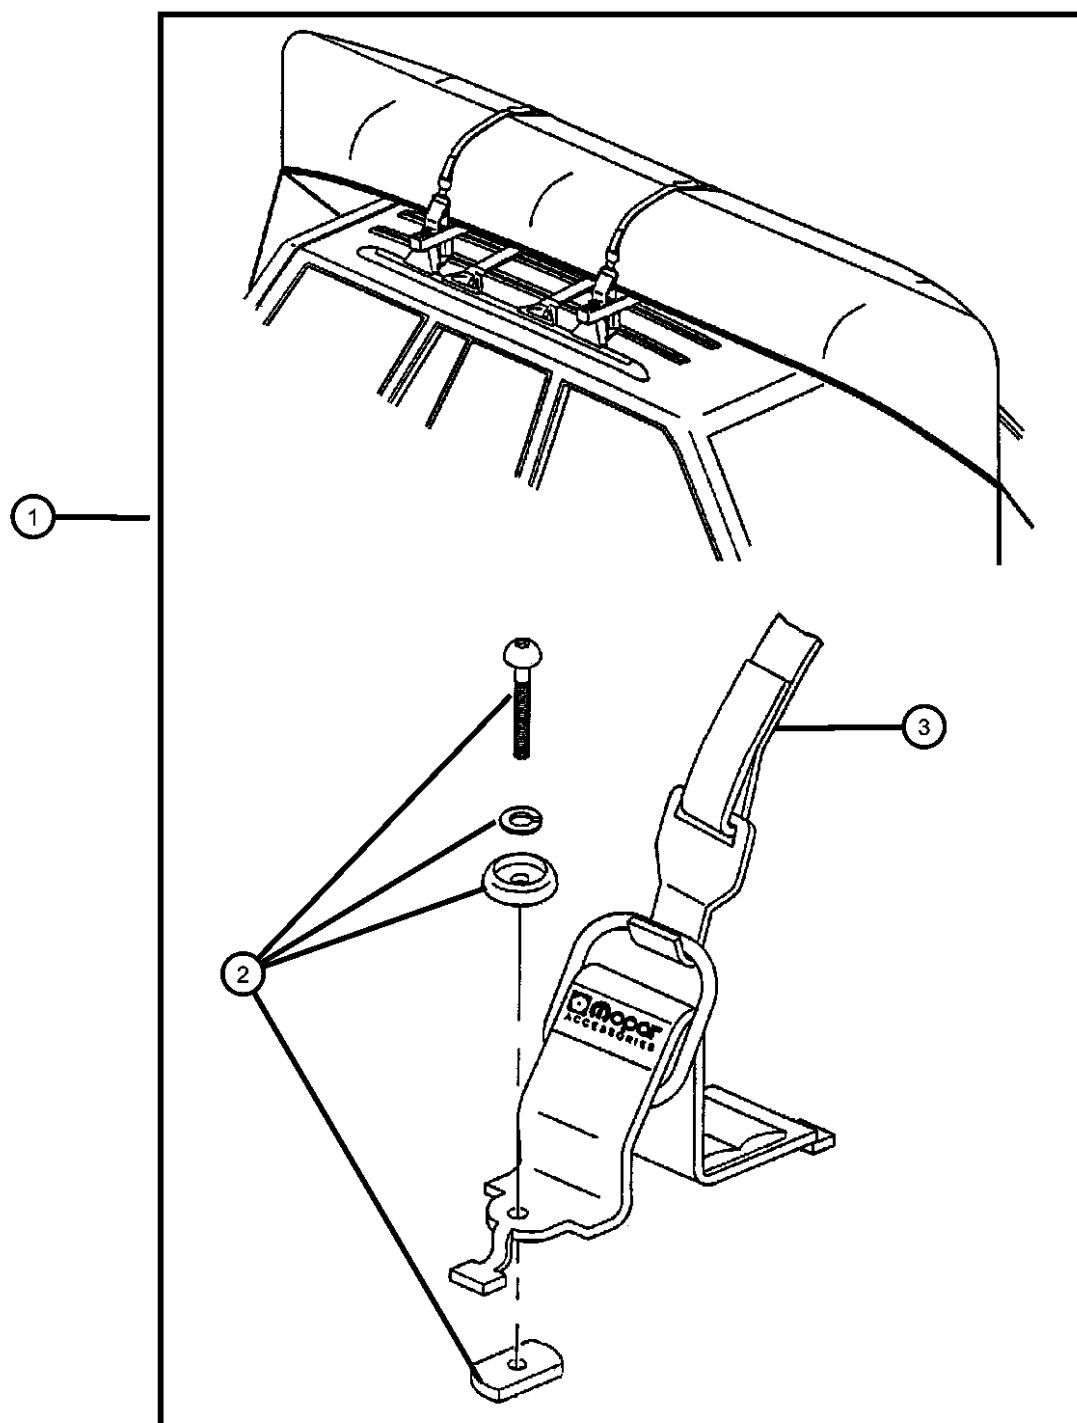

Carrier Kit - Canoe
Figure 1-240

ITEM	PART NUMBER	QTY	LINE	SERIES	BODY	ENGINE	TRANS	TRIM	DESCRIPTION

Note; Requires Sport Utility Rack

1	82204700	1							CARRIER KIT, Canoe
2	05016389AA	1							HARDWARE KIT, Accessory, Contains:4 - 25MM Button Head Screws, 4 - 30MM Button Head Screws, 4 Lock Washers, 4 Dome Washers, 4 T-Nuts
3	05016511AA	1							STRAP, Cargo Tie Down

CARRIER KIT, Canoe
HARDWARE KIT, Accessory,
Contains:4 - 25MM Button Head
Screws, 4 - 30MM Button Head
Screws, 4 Lock Washers, 4 Dome
Washers, 4 T-Nuts
STRAP, Cargo Tie Down

CARAVAN, VOYAGER, TOWN AND COUNTRY (RS)

SERIES	LINE	BODY
H = SXT, LX	Y = CHRYSLER (FWD)	52 = 113 WB
L = C/V, SE	K = DODGE (FWD)	53 = 119 WB
P = Touring		
S = Limited		

ENGINE	TRANSMISSION
EDZ = Engine - 2.4L 4 Cyl DOHC 16V SMPI	DGL = Transmission - 4-Spd. Automatic
EGA = Engine - 3.3L V6 OHV	DG0 = All Automatic Transmissions
EGH = Engine - 3.8L V6 OHV	
EGM = Engine - 3.3L V6 OHV	
FFV	

AR = use ase required - = Non illustrated part

2005 RS