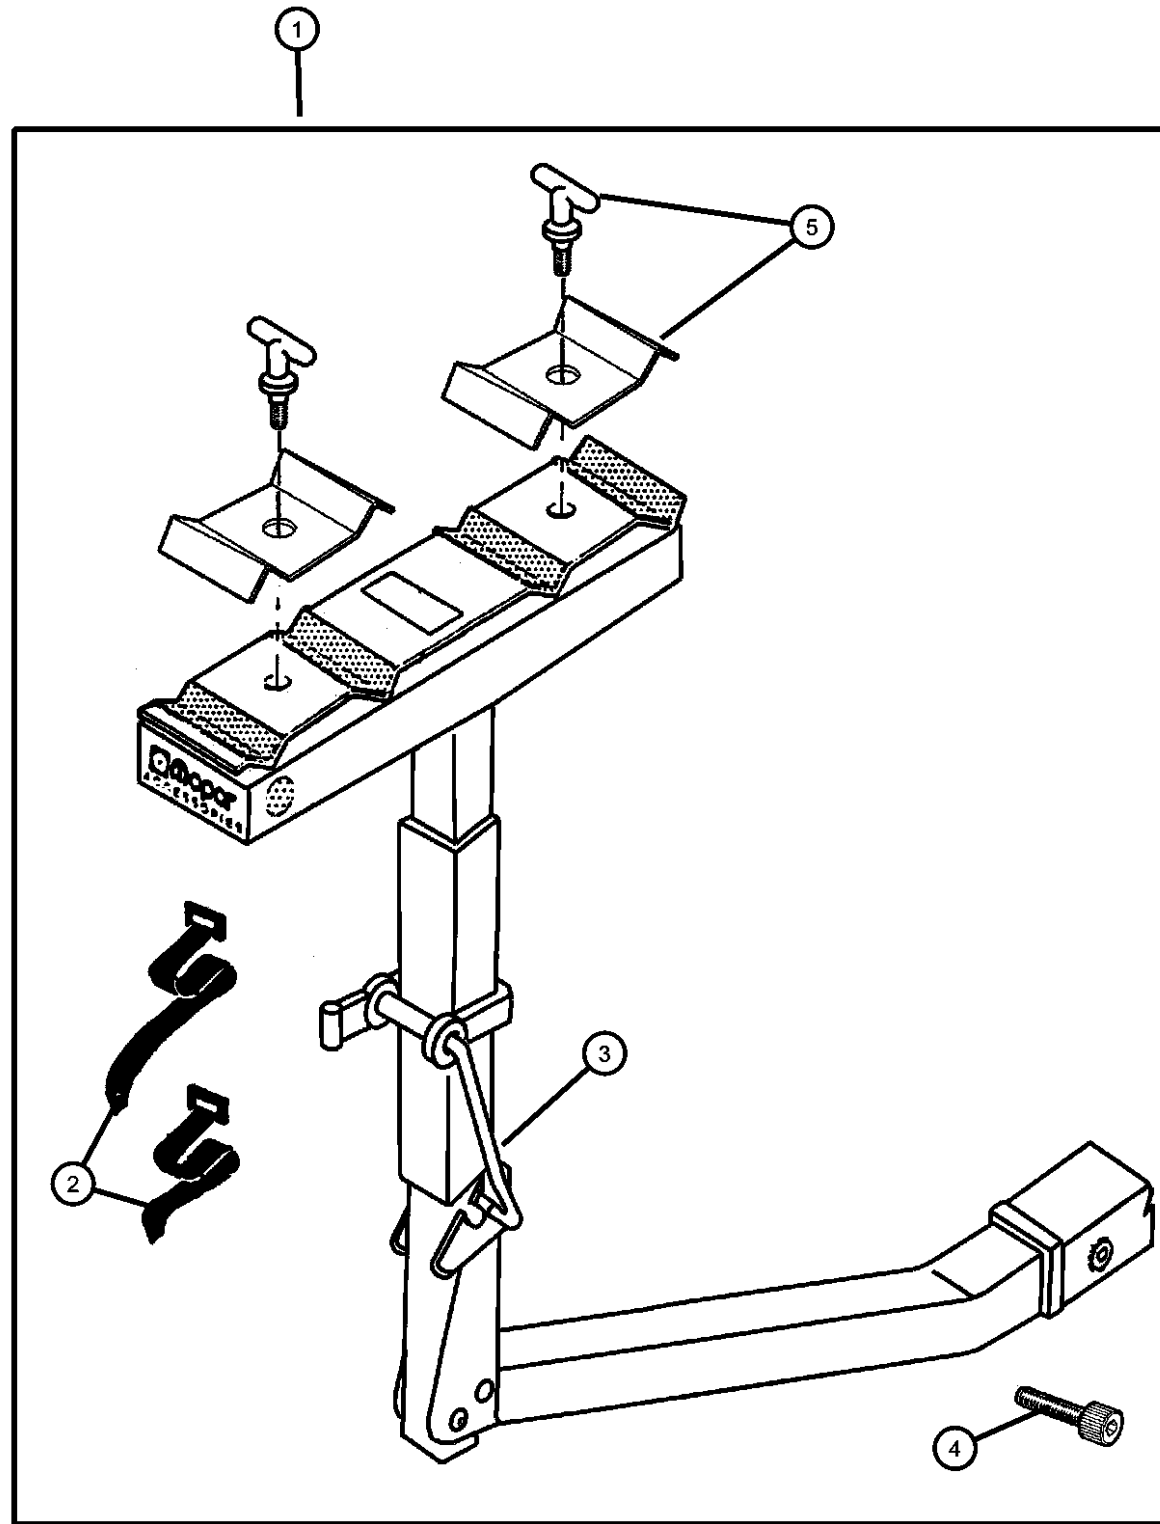

Bike Carrier - Hitch Mount 2.0 inch Receiver
Figure 1-215

ITEM	PART NUMBER	QTY	LINE	SERIES	BODY	ENGINE	TRANS	TRIM	DESCRIPTION

Note: Carriers fold down for access to rear hatch
Kit includes anti-theft bolts

1	82204328	1							CARRIER KIT, Bike
	82204453	1							Four Bike
	04762880	1							Two Bike
2	04762880	1							STRAP KIT, Velcro, Contains: 1-Long and 1-Short Velcro Strap
3	05016775AA	1							STRAP KIT, Bike Carrier Latch, Contains: 2 - Rubber Straps
4	05016776AA	1							BOLT KIT, Security, Contains: Bolt, Wrench, Washer and Nut
5	05018825AA	1							HARDWARE KIT, Bike Carrier, Contains: T-Handle, Lock Strap, Top Clamp and Washer

CARAVAN, VOYAGER, TOWN AND COUNTRY (RS)

SERIES	LINE	BODY
H = SXT, LX	Y = CHRYSLER (FWD)	52 = 113 WB
L = C/V, SE	K = DODGE (FWD)	53 = 119 WB
P = Touring		
S = Limited		

ENGINE	TRANSMISSION
EDZ = Engine - 2.4L 4 Cyl DOHC 16V SMPI	DGL = Transmission - 4-Spd. Automatic
EGA = Engine - 3.3L V6 OHV	DG0 = All Automatic Transmissions
EGH = Engine - 3.8L V6 OHV	
EGM = Engine - 3.3L V6 OHV	
FFV	

AR = use ase required - = Non illustrated part

2005 RS