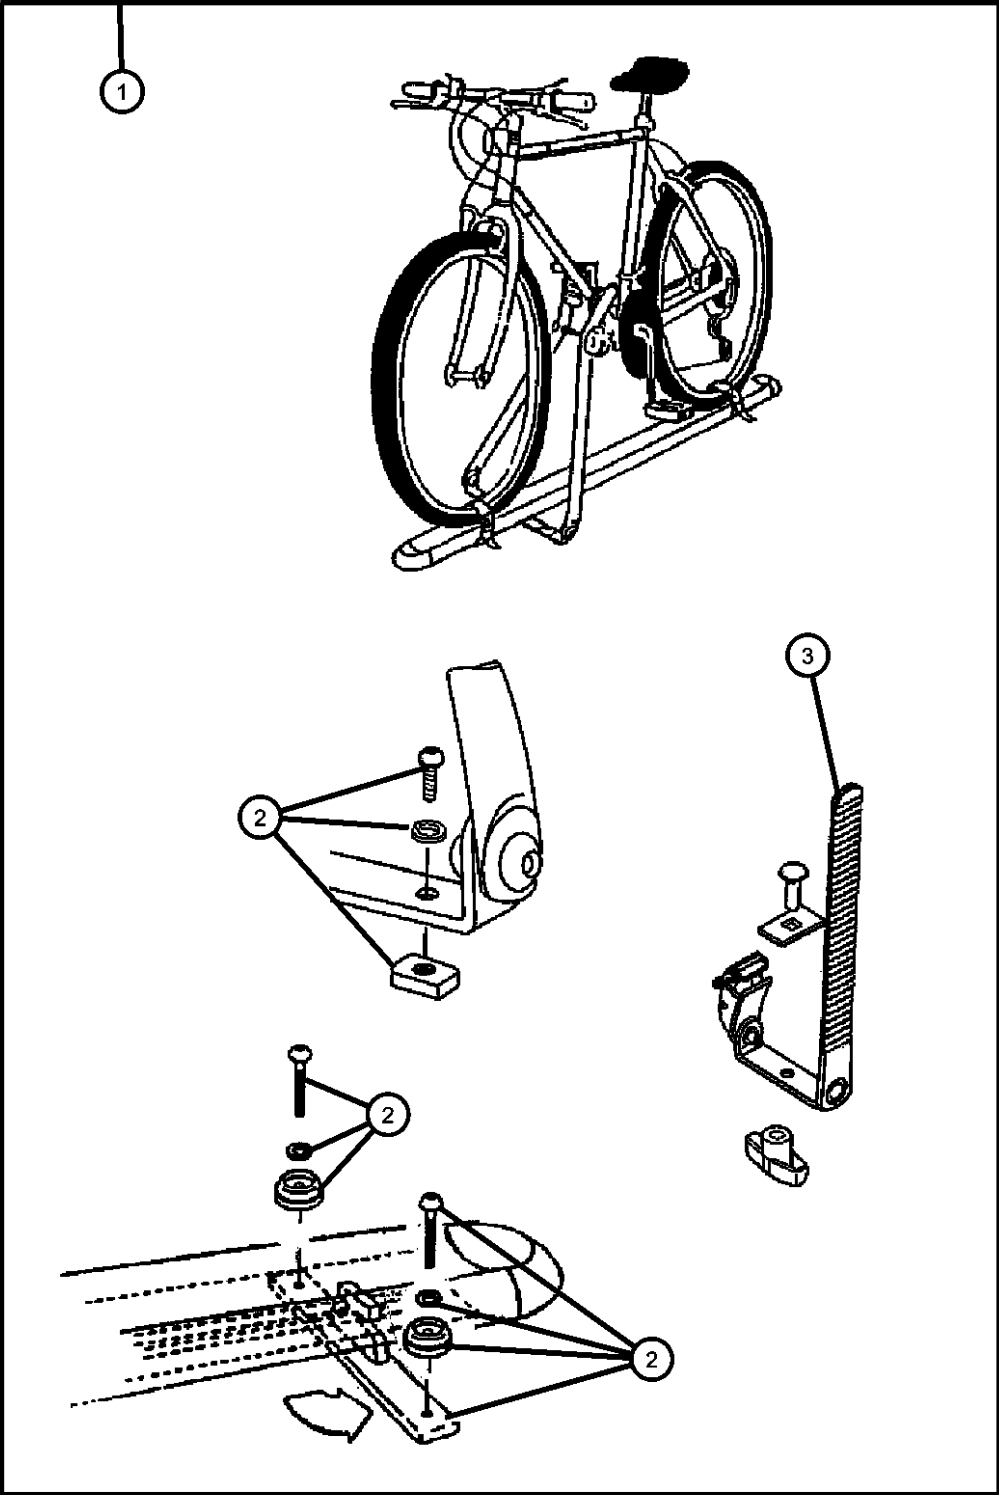

Bike Carrier Roof - Upright Mount
Figure 1-225

ITEM	PART NUMBER	QTY	LINE	SERIES	BODY	ENGINE	TRANS	TRIM	DESCRIPTION

Note; Requires Sport Utility Rack

1	82207942	1							CARRIER KIT, Bike
2	05093779AA	1							HARDWARE KIT, Accessory
3	05114532AA	1							STRAP, Cargo Tie Down

CARAVAN, VOYAGER, TOWN AND COUNTRY (RS)

SERIES	LINE	BODY	ENGINE	TRANSMISSION
H = SXT, LX	Y = CHRYSLER (FWD)	52 = 113 WB	EDZ = Engine - 2.4L 4 Cyl DOHC 16V SMPI	DGL = Transmission - 4-Spd. Automatic
L = C/V, SE	K = DODGE (FWD)	53 = 119 WB	EGA = Engine - 3.3L V6 OHV	DG0 = All Automatic Transmissions
P = Touring			EGH = Engine - 3.8L V6 OHV	
S = Limited			EGM = Engine - 3.3L V6 OHV	
			FFV	

AR = use ase required - = Non illustrated part

2005 RS