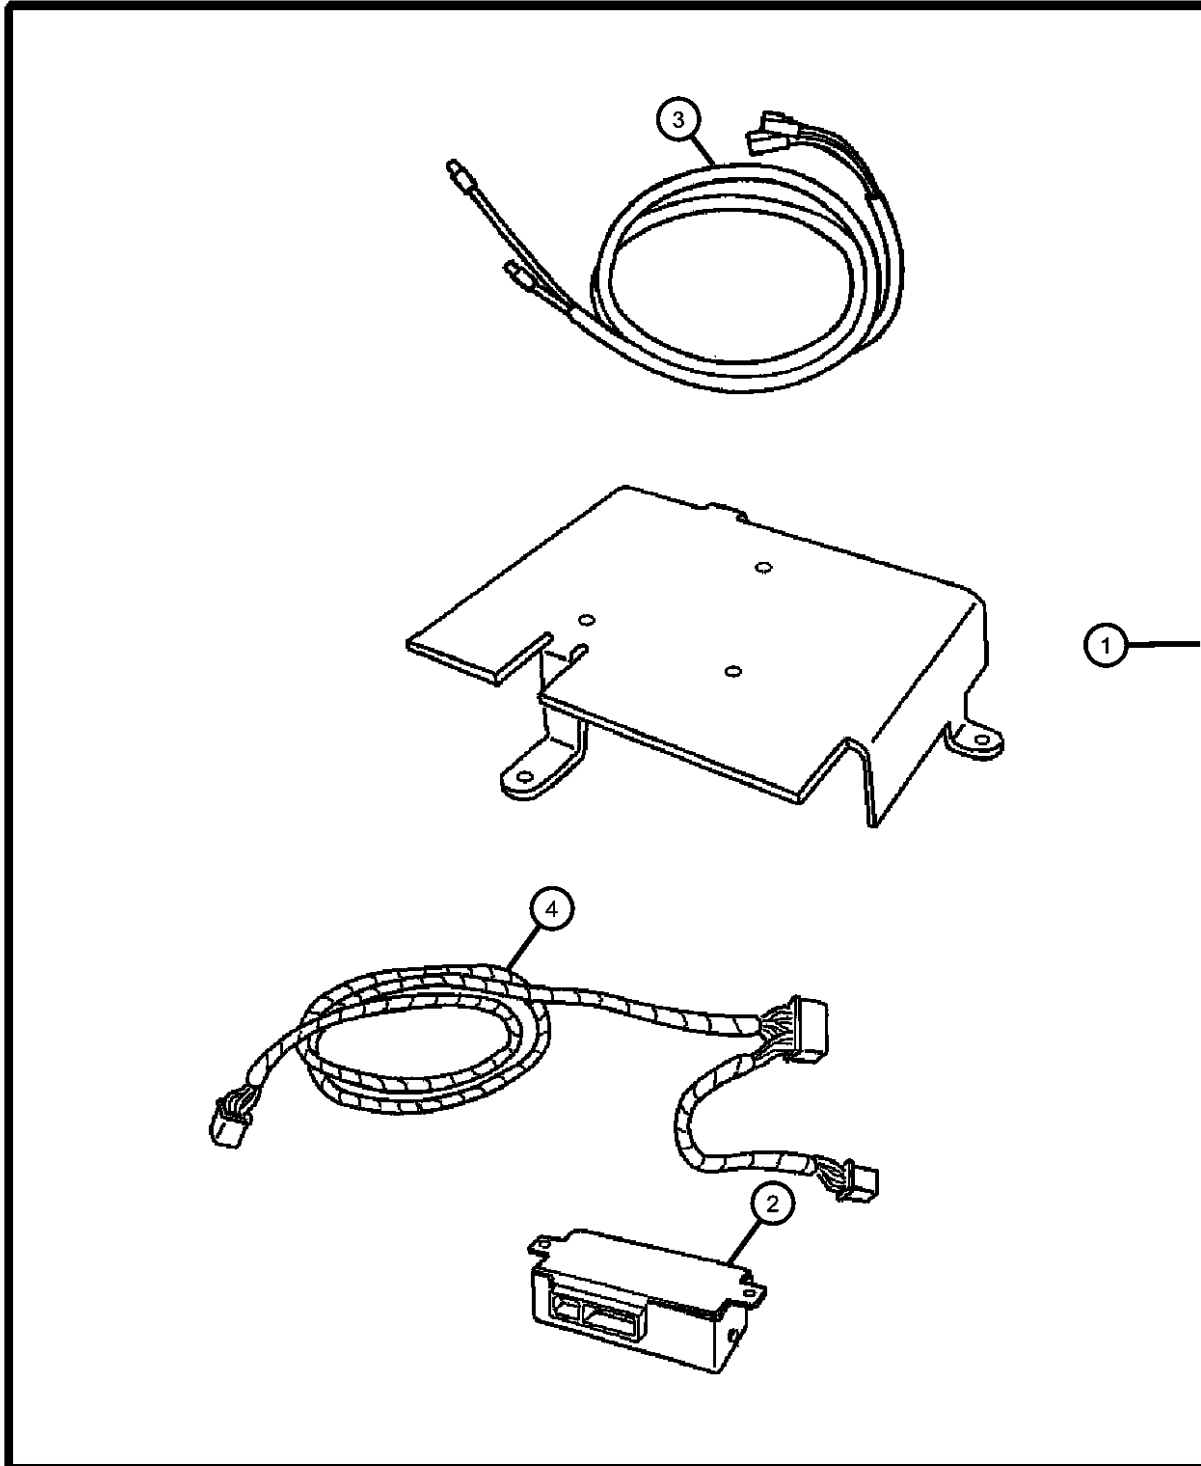

AR = use ase required - = Non illustrated part

**Install Kit Satellite Receiver With CD
Figure 1-165**

ITEM	PART NUMBER	QTY	LINE	SERIES	BODY	ENGINE	TRANS	TRIM	DESCRIPTION
1	82207779	1							INSTALL KIT, Satelite Receiver
2	05059112AC	1							MODULE, Radio Control
3	05066207AA	1							CABLE, Antenna
4	05086643AA	1							WIRING, Rcvr to Radio