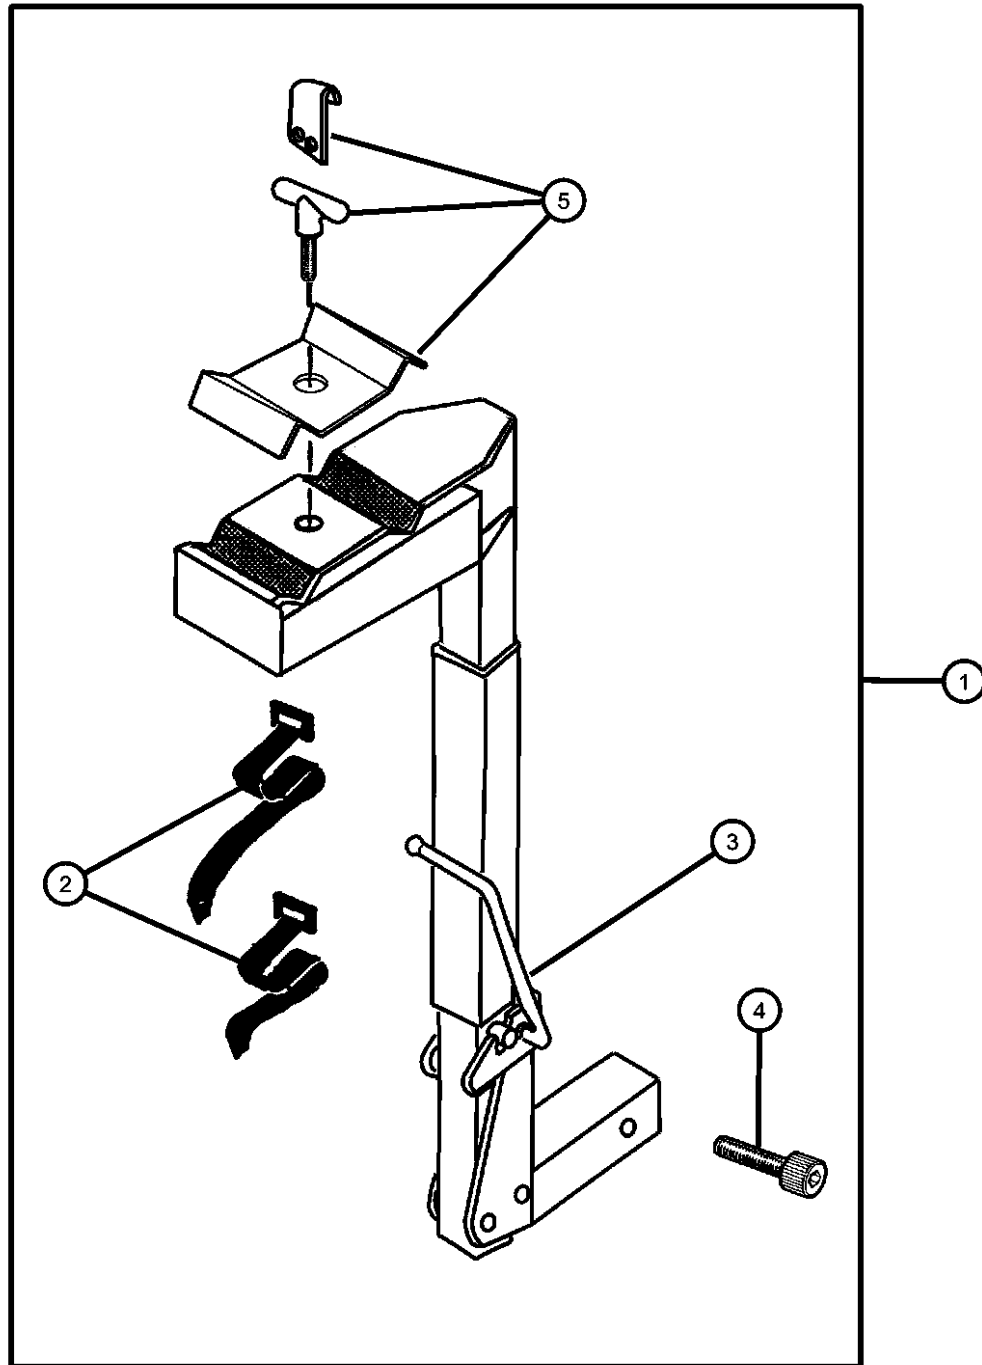

Bike Carrier - Hitch Mount 1.25 inch Receiver
Figure 1-210

ITEM	PART NUMBER	QTY	LINE	SERIES	BODY	ENGINE	TRANS	TRIM	DESCRIPTION

NOTE: Folds down for access to rear deck.
Kit includes anti-theft bolts

1	82204452	1							CARRIER KIT, Bike
2	04762880	1							STRAP KIT, Velcro, Contains: 1-Long and 1-short Strap
3	05016775AA	1							STRAP KIT, Bike Carrier Latch, Contains: 2-Rubber Straps
4	05016774AA	1							BOLT KIT, Security, Contains: 1-Security Bolt, 1-Wrench, 1-Washer and Nut
5	05018825AA	1							HARDWARE KIT, Bike Carrier, Contains: t-Handle, Top Clamp and Nylon Washer

CARAVAN, VOYAGER, TOWN AND COUNTRY (RS)

SERIES	LINE	BODY
H = SXT, LX	Y = CHRYSLER (FWD)	52 = 113 WB
L = C/V, SE	K = DODGE (FWD)	53 = 119 WB
P = Touring		
S = Limited		

ENGINE	TRANSMISSION
EDZ = Engine - 2.4L 4 Cyl DOHC 16V SMPI	DGL = Transmission - 4-Spd. Automatic
EGA = Engine - 3.3L V6 OHV	DG0 = All Automatic Transmissions
EGH = Engine - 3.8L V6 OHV	
EGM = Engine - 3.3L V6 OHV	
FFV	

AR = use ase required - = Non illustrated part

2005 RS