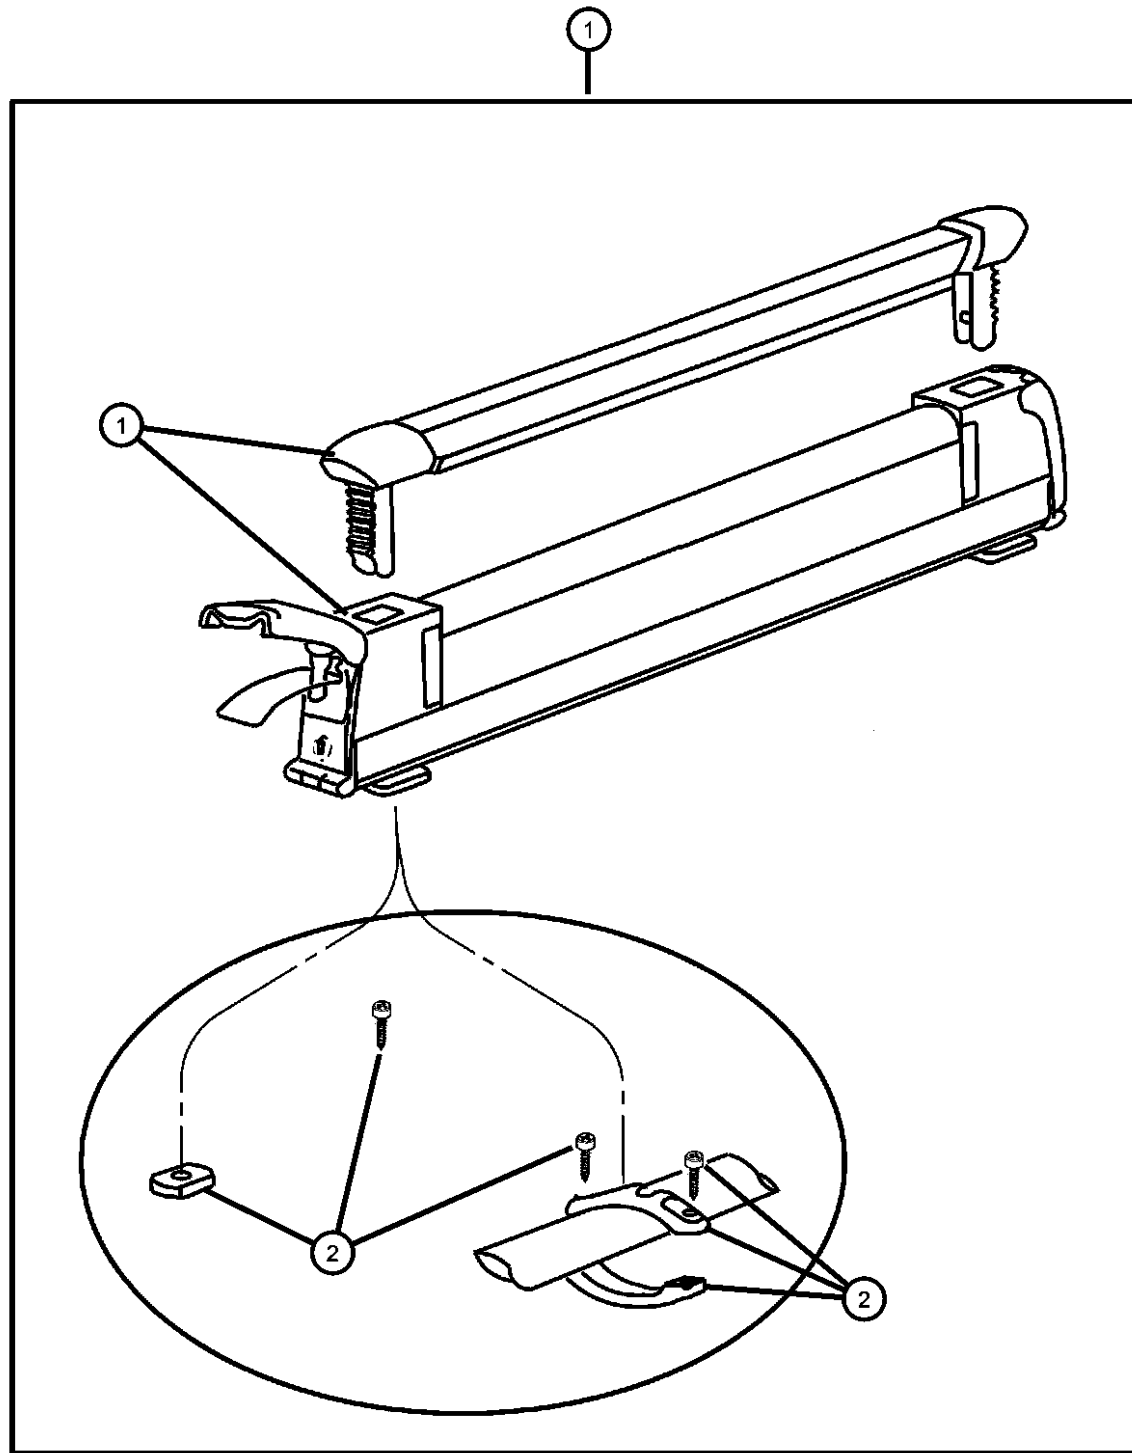

Carrier Kit Ski 3 Pair
Figure 1-230

ITEM	PART NUMBER	QTY	LINE	SERIES	BODY	ENGINE	TRANS	TRIM	DESCRIPTION

Note; Requires Sport Utility Rack

1									CARRIER KIT, Ski
	82207308	1							6 Pair Skies or 4 Snowboards
	82207312	1							3 Pair Skies or 2 Snowboards
2	05086158AA	1							HARDWARE KIT, Accessory
-3	05066632AA	1							TOOL, Screw Driver

CARAVAN, VOYAGER, TOWN AND COUNTRY (RS)

SERIES	LINE	BODY
H = SXT, LX	Y = CHRYSLER (FWD)	52 = 113 WB
L = C/V, SE	K = DODGE (FWD)	53 = 119 WB
P = Touring		
S = Limited		

ENGINE	TRANSMISSION
EDZ = Engine - 2.4L 4 Cyl DOHC 16V SMPI	DGL = Transmission - 4-Spd. Automatic
EGA = Engine - 3.3L V6 OHV	DG0 = All Automatic Transmissions
EGH = Engine - 3.8L V6 OHV	
EGM = Engine - 3.3L V6 OHV	
FFV	

AR = use ase required - = Non illustrated part

2005 RS