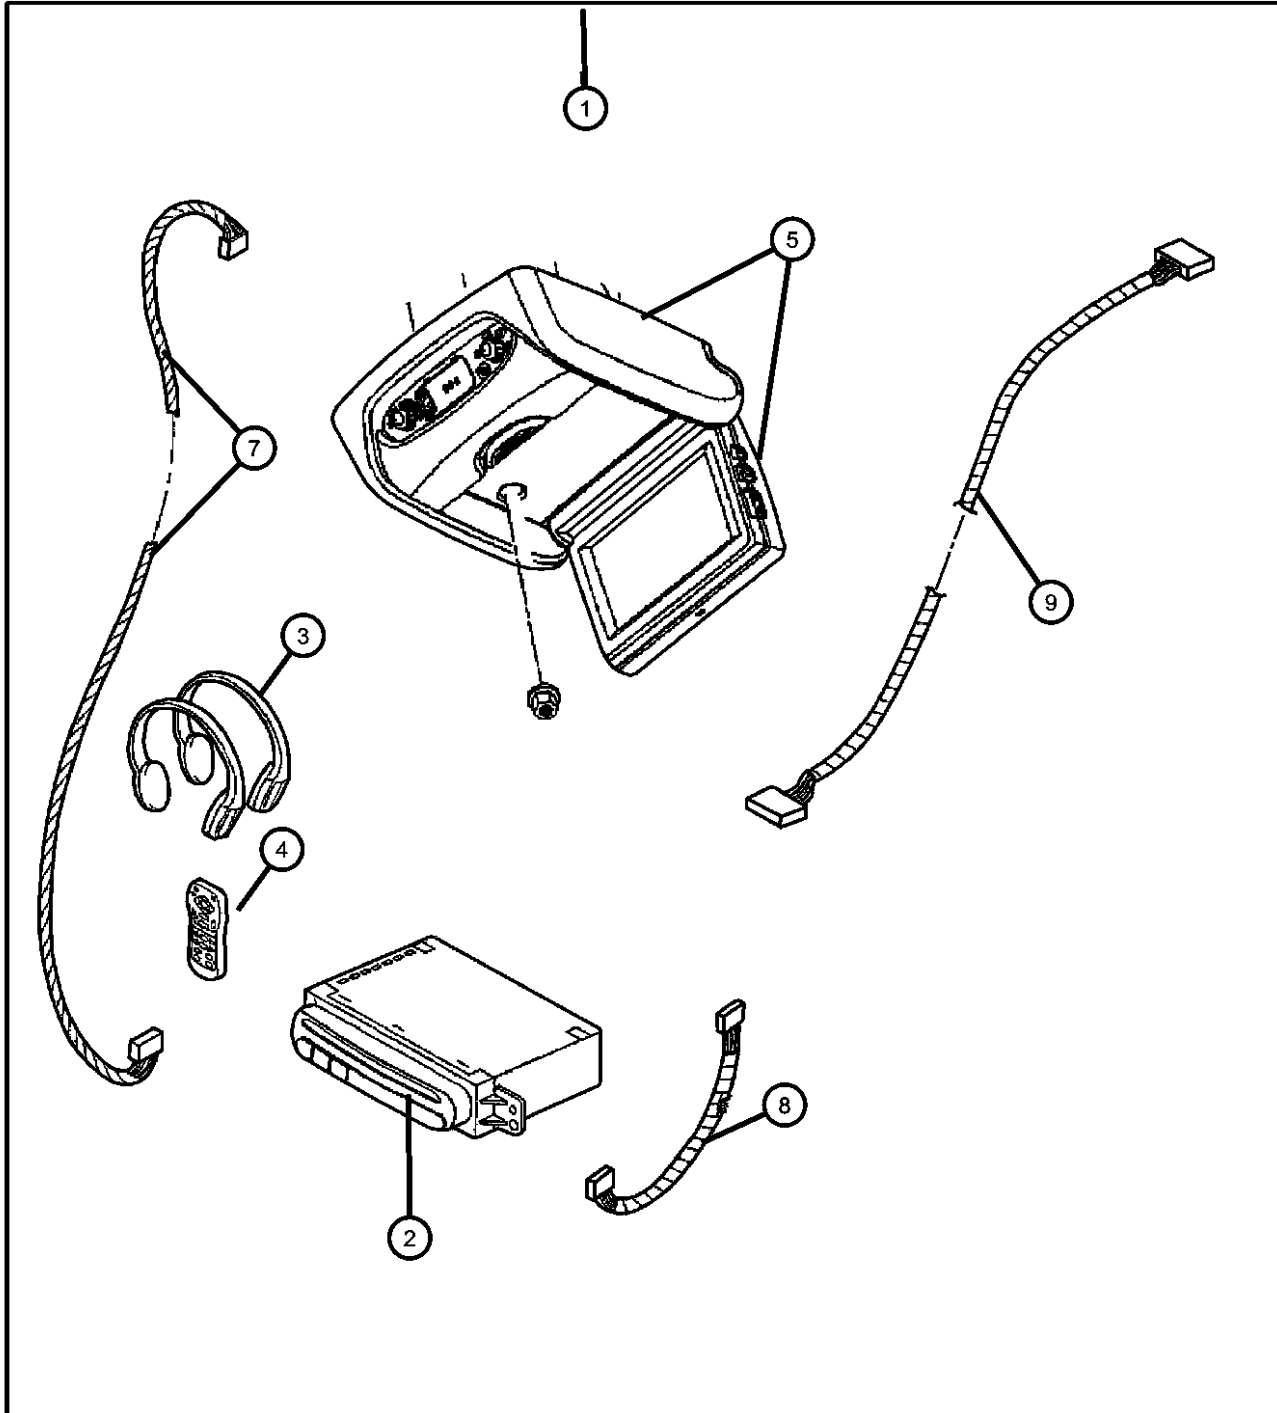

Media System - Rear Seat, With Sunroof
Figure 1-140

ITEM	PART NUMBER	QTY	LINE	SERIES	BODY	ENGINE	TRANS	TRIM	DESCRIPTION

Note: For Warranty Repair On Item 2, Order Using Z Prefix

1	82208659	1							MEDIA SYSTEM, Monitor with DVD
2	04685932AC	1							DVD CHANGER
3	05064037AA	1							HEADPHONES, Wireless
4	05094043AA	1							REMOTE, Wireless Infrared
5	05135242AA	1							HOUSING, Monitor
-6	05135244AA	1							LATCH KIT, Video Screen
7	04671841AA	1							WIRING, Compact Disc Changer, DVD to Radio
8	04869298AB	1							WIRING, DVD Jumper, Instrument Panel to A Pillar
9									WIRING, DVD to Screen
	04868754AA	1			13, 53				A Pillar to Monitor (After 9/06/04)
	04869373AB	1							A Pillar to Monitor (Up to 9/06/04)

CARAVAN, VOYAGER, TOWN AND COUNTRY (RS)

SERIES	LINE	BODY
H = SXT, LX	Y = CHRYSLER (FWD)	52 = 113 WB
L = C/V, SE	K = DODGE (FWD)	53 = 119 WB
P = Touring		
S = Limited		

ENGINE	TRANSMISSION
EDZ = Engine - 2.4L 4 Cyl DOHC 16V SMPI	DGL = Transmission - 4-Spd. Automatic
EGA = Engine - 3.3L V6 OHV	DG0 = All Automatic Transmissions
EGH = Engine - 3.8L V6 OHV	
EGM = Engine - 3.3L V6 OHV	
FFV	

AR = use ase required - = Non illustrated part

2005 RS