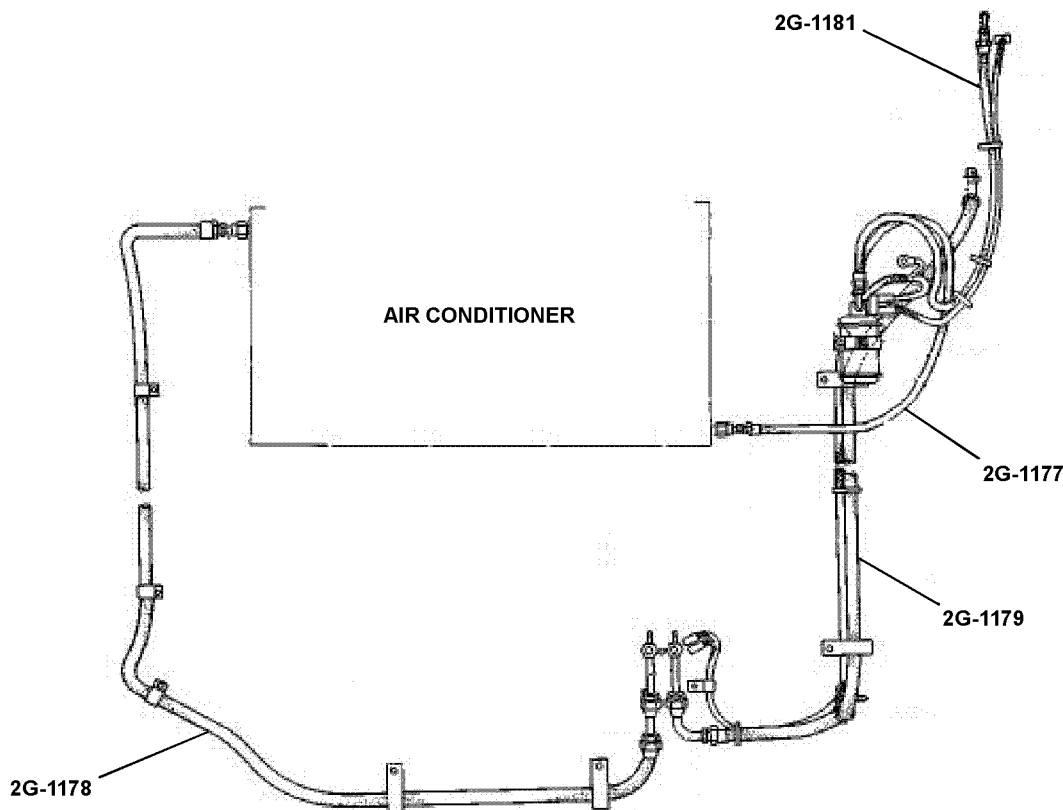

Hose Management Guide

773B

SN: 63W

5T-4556

Lines Group – Air Conditioner

c496421

**PART OF 5T-4553
AIR CONDITIONER AR
AN ATTACHMENT**

Assembly Part No.	Permanent Coupling 1	Permanent Coupling 2	Hose Type
2G-1178	7X-1801	7X-1801	1543J
2G-1181	7X-1803	7X-1803	1543J
2G-1177	7X-1800	7X-1803	1543J
2G-1179	214-7302	214-7277	1543J

Marketing & Product Support Division, Hydraulic Parts Product
Caterpillar Inc.© 2008

Hose Management Guide

773B

SN: 63W

5T-2965

Lines Group – Hoist (Part 1 of 2)

c496344

Assembly Part No.	Reusable Coupling 1	Reusable Coupling 2	Permanent Coupling 1	Permanent Coupling 2	Hose Type
5T-6946	6V-4675	6V-4675	8T-3721	8T-3721	XT-3ES
5T-6944	6V-4675	6V-4675	8T-3721	8T-3721	XT-3ES