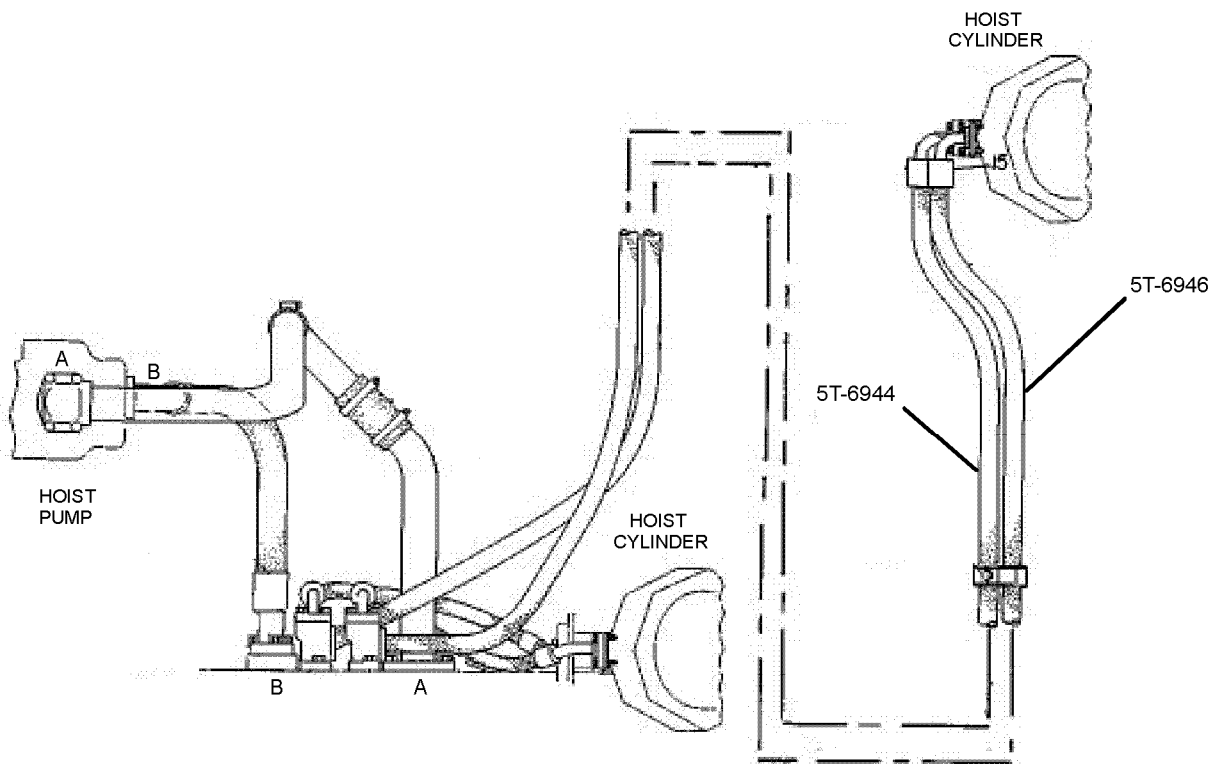

Hose Management Guide

773B

SN: 63W

5T-4556

Lines Group – Air Conditioner

c496421

**PART OF 5T-4553
AIR CONDITIONER AR
AN ATTACHMENT**

Assembly Part No.	Permanent Coupling 1	Permanent Coupling 2	Hose Type
2G-1178	7X-1801	7X-1801	1543J
2G-1181	7X-1803	7X-1803	1543J
2G-1177	7X-1800	7X-1803	1543J
2G-1179	214-7302	214-7277	1543J

Marketing & Product Support Division, Hydraulic Parts Product
Caterpillar Inc.© 2008

Hose Management Guide

773B

SN: 63W

5T-2965

Lines Group – Hoist (Part 1 of 2)

c496344

Assembly Part No.	Reusable Coupling 1	Reusable Coupling 2	Permanent Coupling 1	Permanent Coupling 2	Hose Type
5T-6946	6V-4675	6V-4675	8T-3721	8T-3721	XT-3ES
5T-6944	6V-4675	6V-4675	8T-3721	8T-3721	XT-3ES