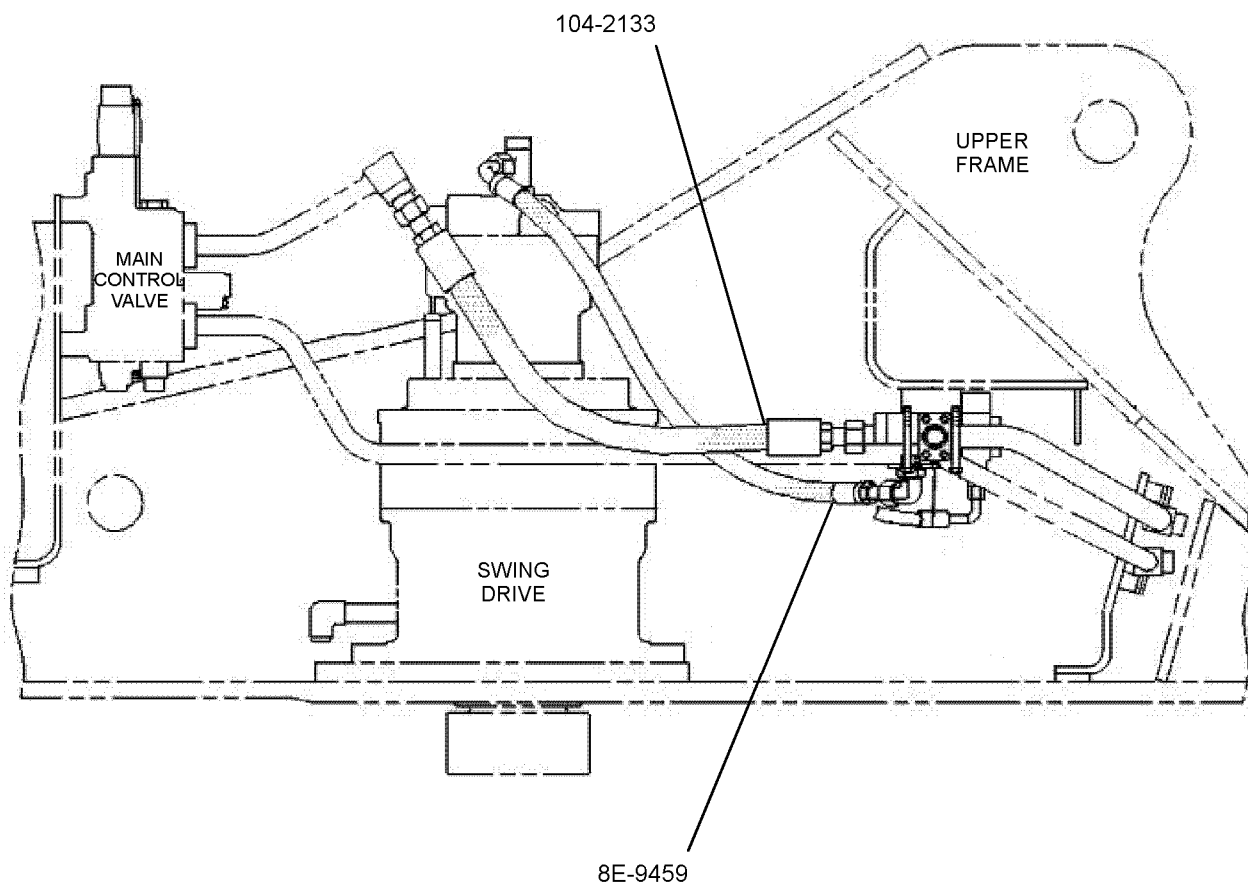

## 325

SN: 7LM

## 101-8093

Lines Group – Front

c554338

**PART OF 114-1604  
SPECIAL AR-MULTI-  
PURPOSE, 114-1605  
SPECIAL AR-MULTI-  
PURPOSE, 114-1602  
SPECIAL AR-FELLER  
BUNCHER, 114-1603 HIGH  
DRAWBAR-FELLER  
BUNCHER, 114-1595  
SPECIAL AR-LOG LOADER**

Assembly Part No.	Reusable Coupling 1	Reusable Coupling 2	Permanent Coupling 1	Permanent Coupling 2	Hose Type
104-2133	7X-1452	7X-1452	7X-1437	7X-1437	XT-5ES
8E-9459			124-2153	124-2121	716

**Marketing & Product Support Division, Hydraulic Parts Products  
Caterpillar Inc.© 2009**