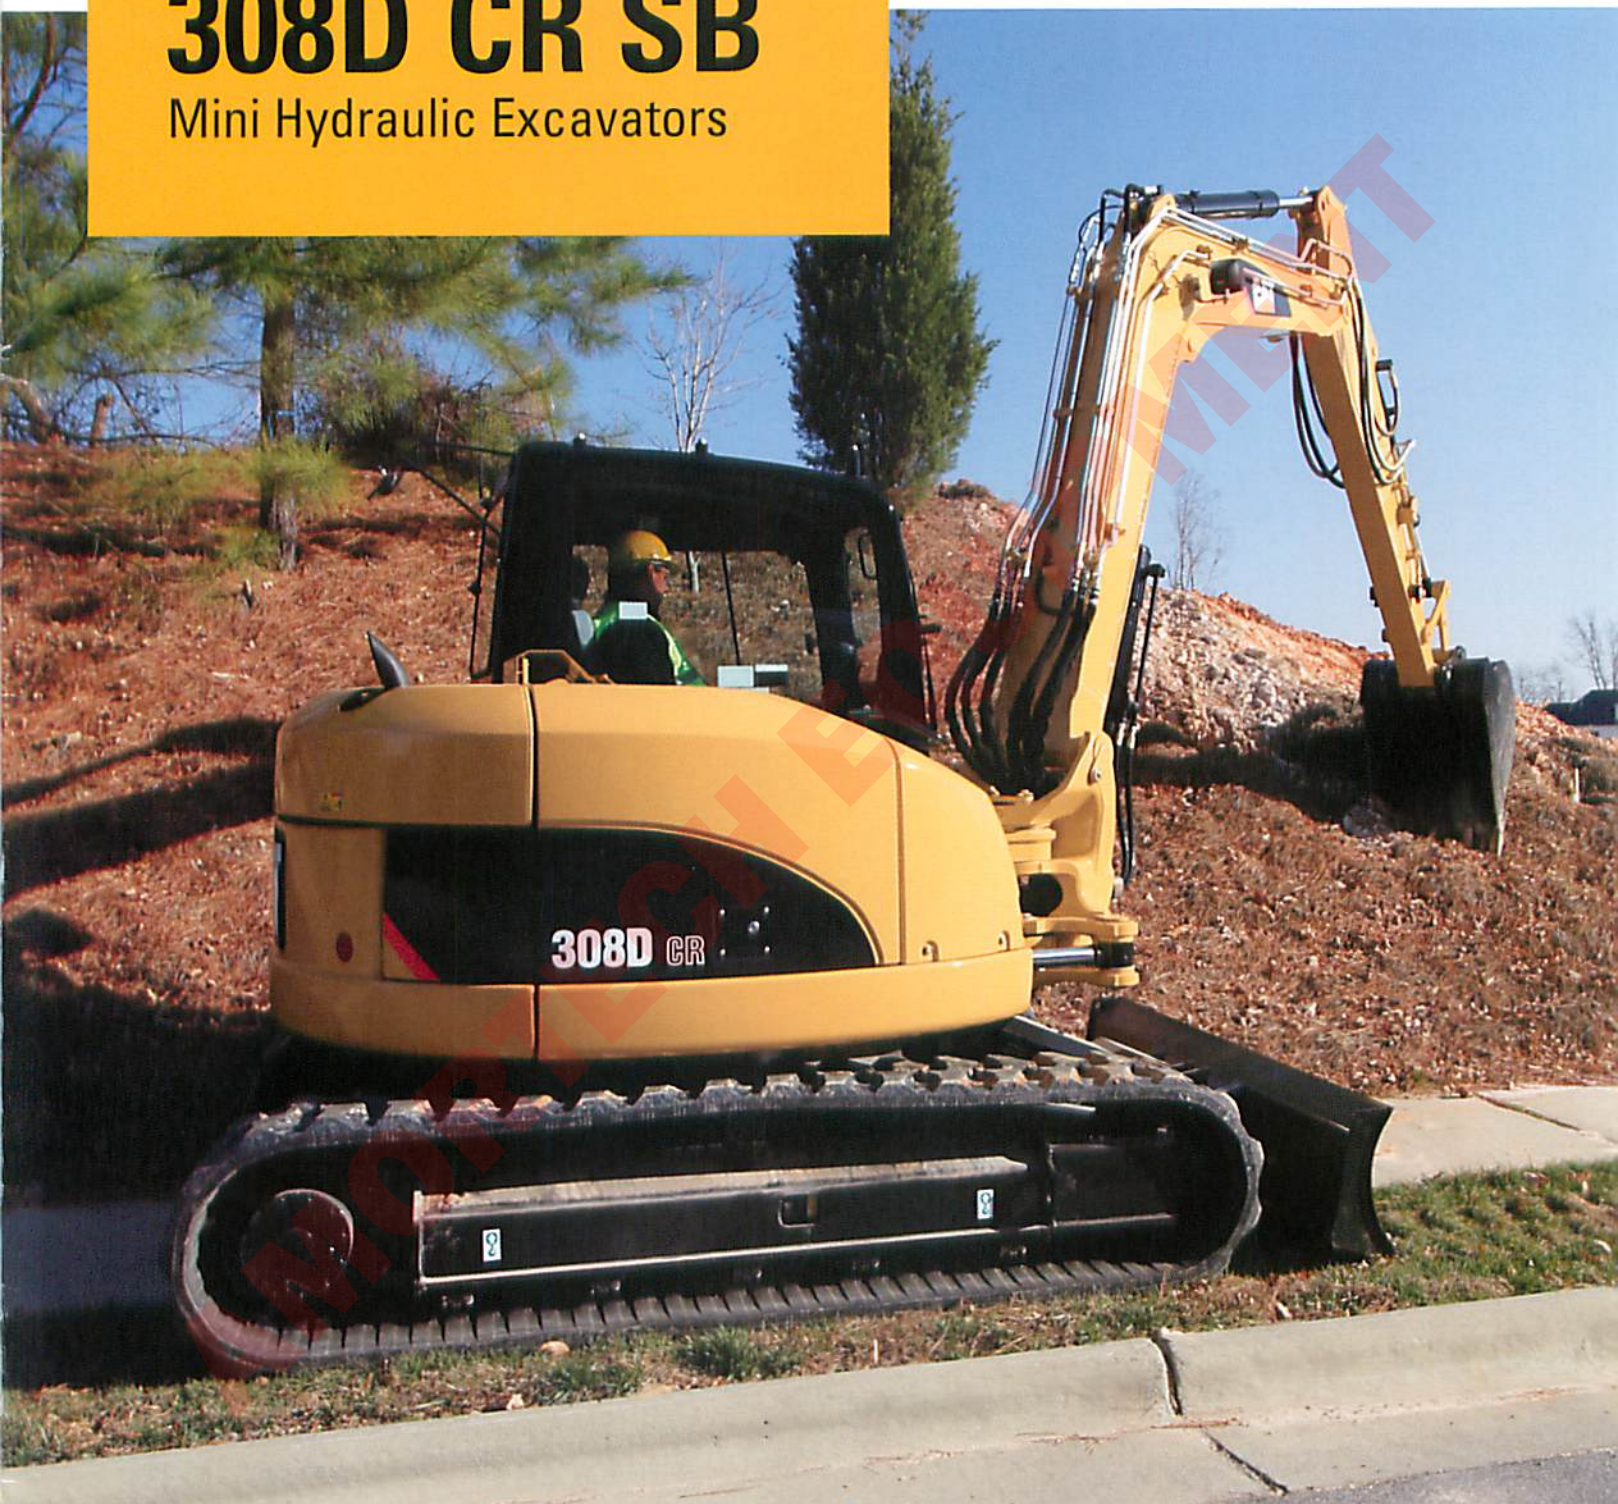

308D CR 308D CR SB

Mini Hydraulic Excavators

AMORUSO EQUIPMENT RENTAL CO.
(718)539-9669

www.amorusorental.com

This is the cut pages sample. Download all 12 page(s) at: ManualPlace.com

Engine

Engine Model	MMC 4M40-TL	
Net Power	41.5 kW	55.6 hp
Gross Power	43 kW	57.6 hp

Weights

Operating Weight – 308D CR	7850 kg	17,305 lb
Operating Weight – 308D CR SB	8400 kg	18,519 lb