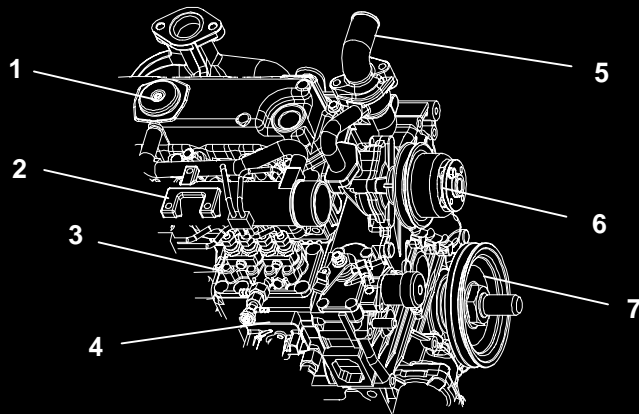

Diesel Engine

SERVICE PARTS LIST

for

CT3-44-TV (D722)

Tier 2 - Closed Breather

Beginning With Serial Number 5A0001

TRANSICOLD

SERVICE PARTS LIST

DIESEL ENGINE

CT3-44-TV (D722)

Tier 2 -Closed Breather

Beginning With Serial Number 5A001

TABLE OF CONTENTS

PARAGRAPH NUMBER	Page
INTRODUCTION	ii
ENGINE SERIAL NUMBER MATRIX	ii
ORDERING INSTRUCTIONS	ii
GENERAL NOTES	ii
1. CRANKCASE	1
2. OIL PUMP	2
3. IDLING ASSEMBLY	3
4. GEAR CASE	4
5. CYLINDER HEAD	6
6. VALVES AND ROCKER ARMS	7
7. MAIN BEARING CASE	8
8. CAMSHAFT AND IDLE GEAR SHAFT	9
9. FUEL CAMSHAFT ASSEMBLY	10
10. SPEED CONTROL PLATE	12
11. PULLEY	13
12. FLYWHEEL	14
13. NOZZLE HOLDER AND GLOW PLUGS	15
14. GOVERNOR	16
15. INJECTOR ASSEMBLY	17
16. CRANKSHAFT AND PISTONS	18
16. PISTON AND CRANKSHAFT	19
17. WATER PUMP	20
18. THERMOSTAT	21
19. VALVE COVER	22
20. OIL PAN	23
21. INTAKE MANIFOLD	24
22. EXHAUST MANIFOLD	25
23. STARTER	26
23. STARTER	27
24. TENSION PULLEY	28
PART NUMBER INDEX	Index-1