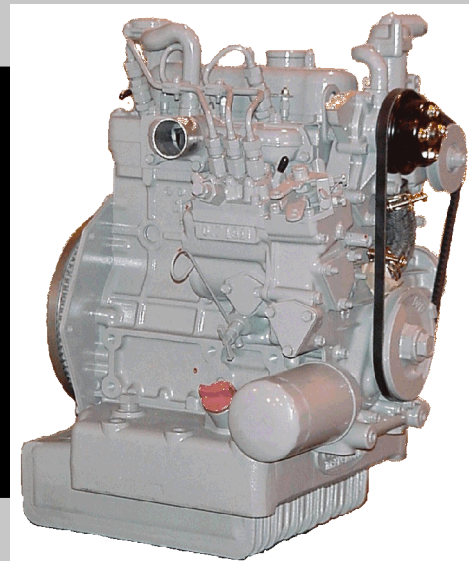

Diesel Engine

SERVICE PARTS LIST

for

CT3-44-TV (D722)

Tier 2 - Closed Breather

Beginning With Serial Number 5A0001

TRANSICOLD

SERVICE PARTS LIST

DIESEL ENGINE

CT3-44-TV (D722)

Tier 2 -Closed Breather

Beginning With Serial Number 5A001

TABLE OF CONTENTS

PARAGRAPH NUMBER	Page
INTRODUCTION	ii
ENGINE SERIAL NUMBER MATRIX	ii
ORDERING INSTRUCTIONS	ii
GENERAL NOTES	ii
1. CRANKCASE	1
2. OIL PUMP	2
3. IDLING ASSEMBLY	3
4. GEAR CASE	4
5. CYLINDER HEAD	6
6. VALVES AND ROCKER ARMS	7
7. MAIN BEARING CASE	8
8. CAMSHAFT AND IDLE GEAR SHAFT	9
9. FUEL CAMSHAFT ASSEMBLY	10
10. SPEED CONTROL PLATE	12
11. PULLEY	13
12. FLYWHEEL	14
13. NOZZLE HOLDER AND GLOW PLUGS	15
14. GOVERNOR	16
15. INJECTOR ASSEMBLY	17
16. CRANKSHAFT AND PISTONS	18
16. PISTON AND CRANKSHAFT	19
17. WATER PUMP	20
18. THERMOSTAT	21
19. VALVE COVER	22
20. OIL PAN	23
21. INTAKE MANIFOLD	24
22. EXHAUST MANIFOLD	25
23. STARTER	26
23. STARTER	27
24. TENSION PULLEY	28
PART NUMBER INDEX	Index-1