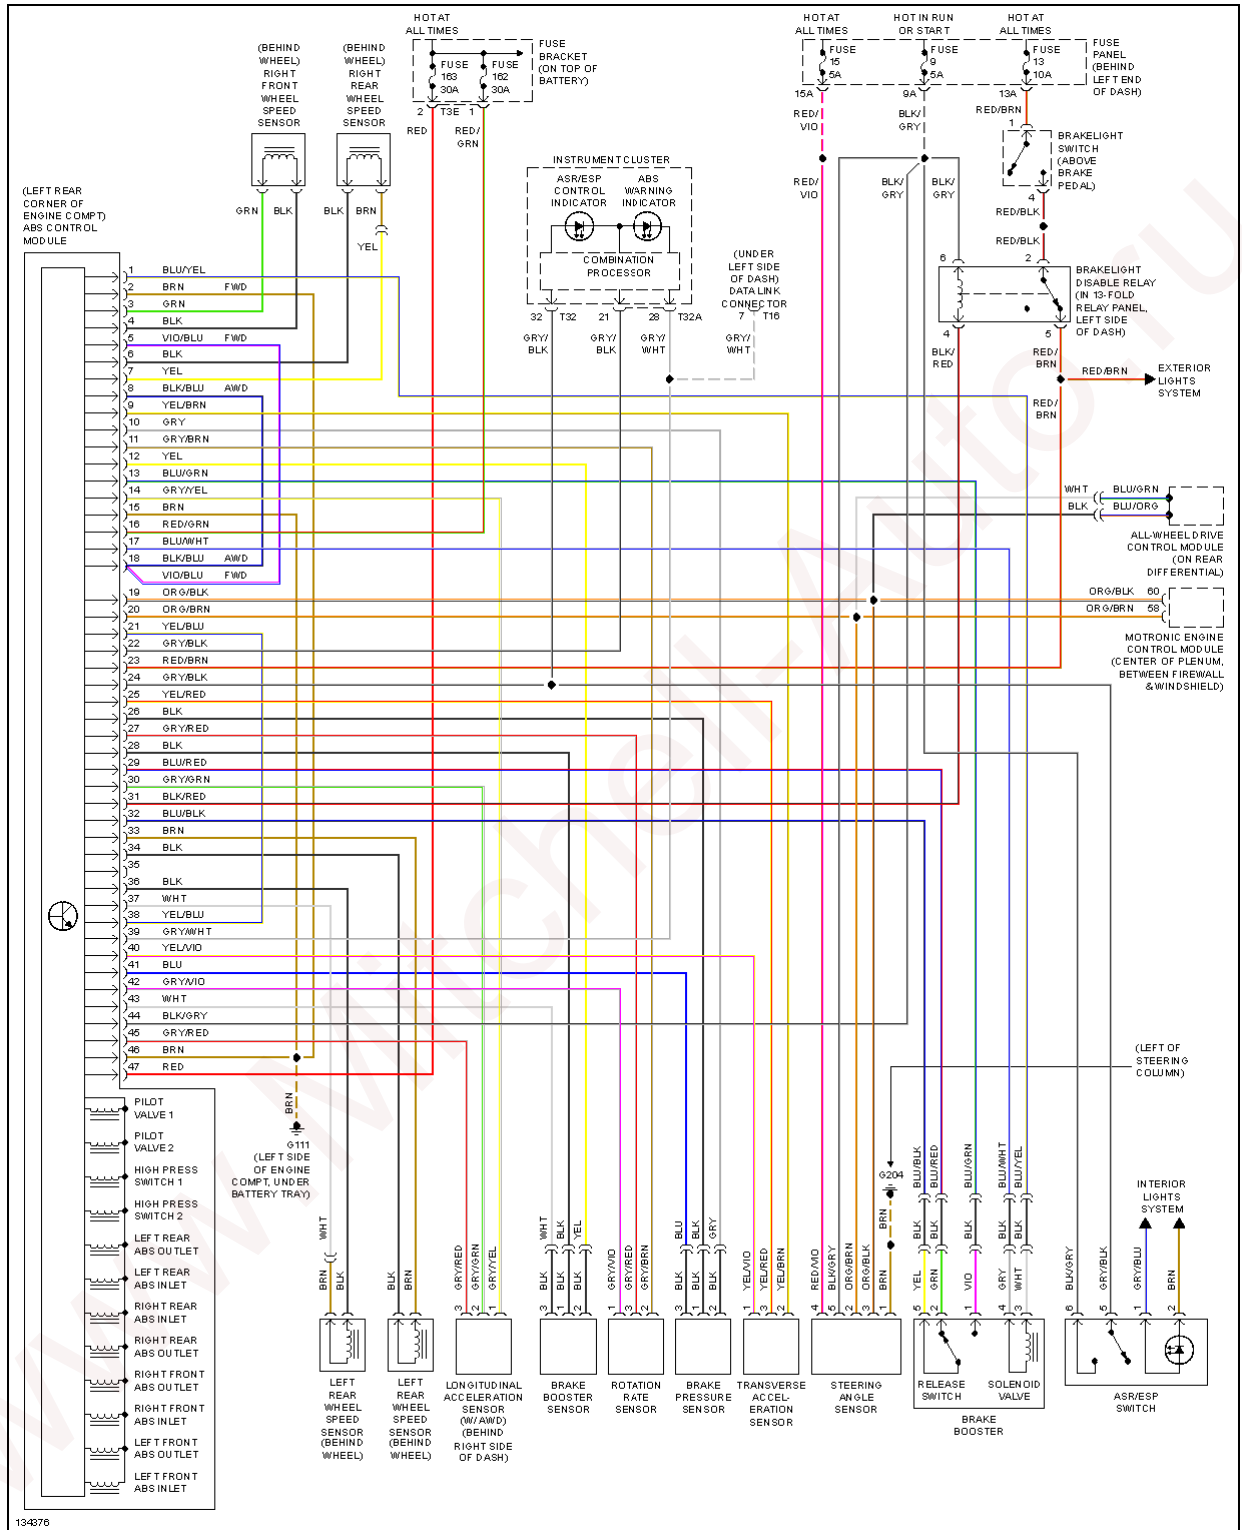

SYSTEM WIRING DIAGRAMS

Audi - TT

AIR CONDITIONING

2001 Audi TT

SYSTEM WIRING DIAGRAMS Audi - TT

Fig. 1: Automatic A/C Circuit (1 of 2)

Fig. 2: Automatic A/C Circuit (2 of 2)

ANTI-LOCK BRAKES

Fig. 3: Anti-lock Brakes Circuit, W/ Electronic Stability Program

ANTI-THEFT

SYSTEM WIRING DIAGRAMS Audi - TT

Fig. 4: Anti-theft Circuit, Coupe (1 of 2)