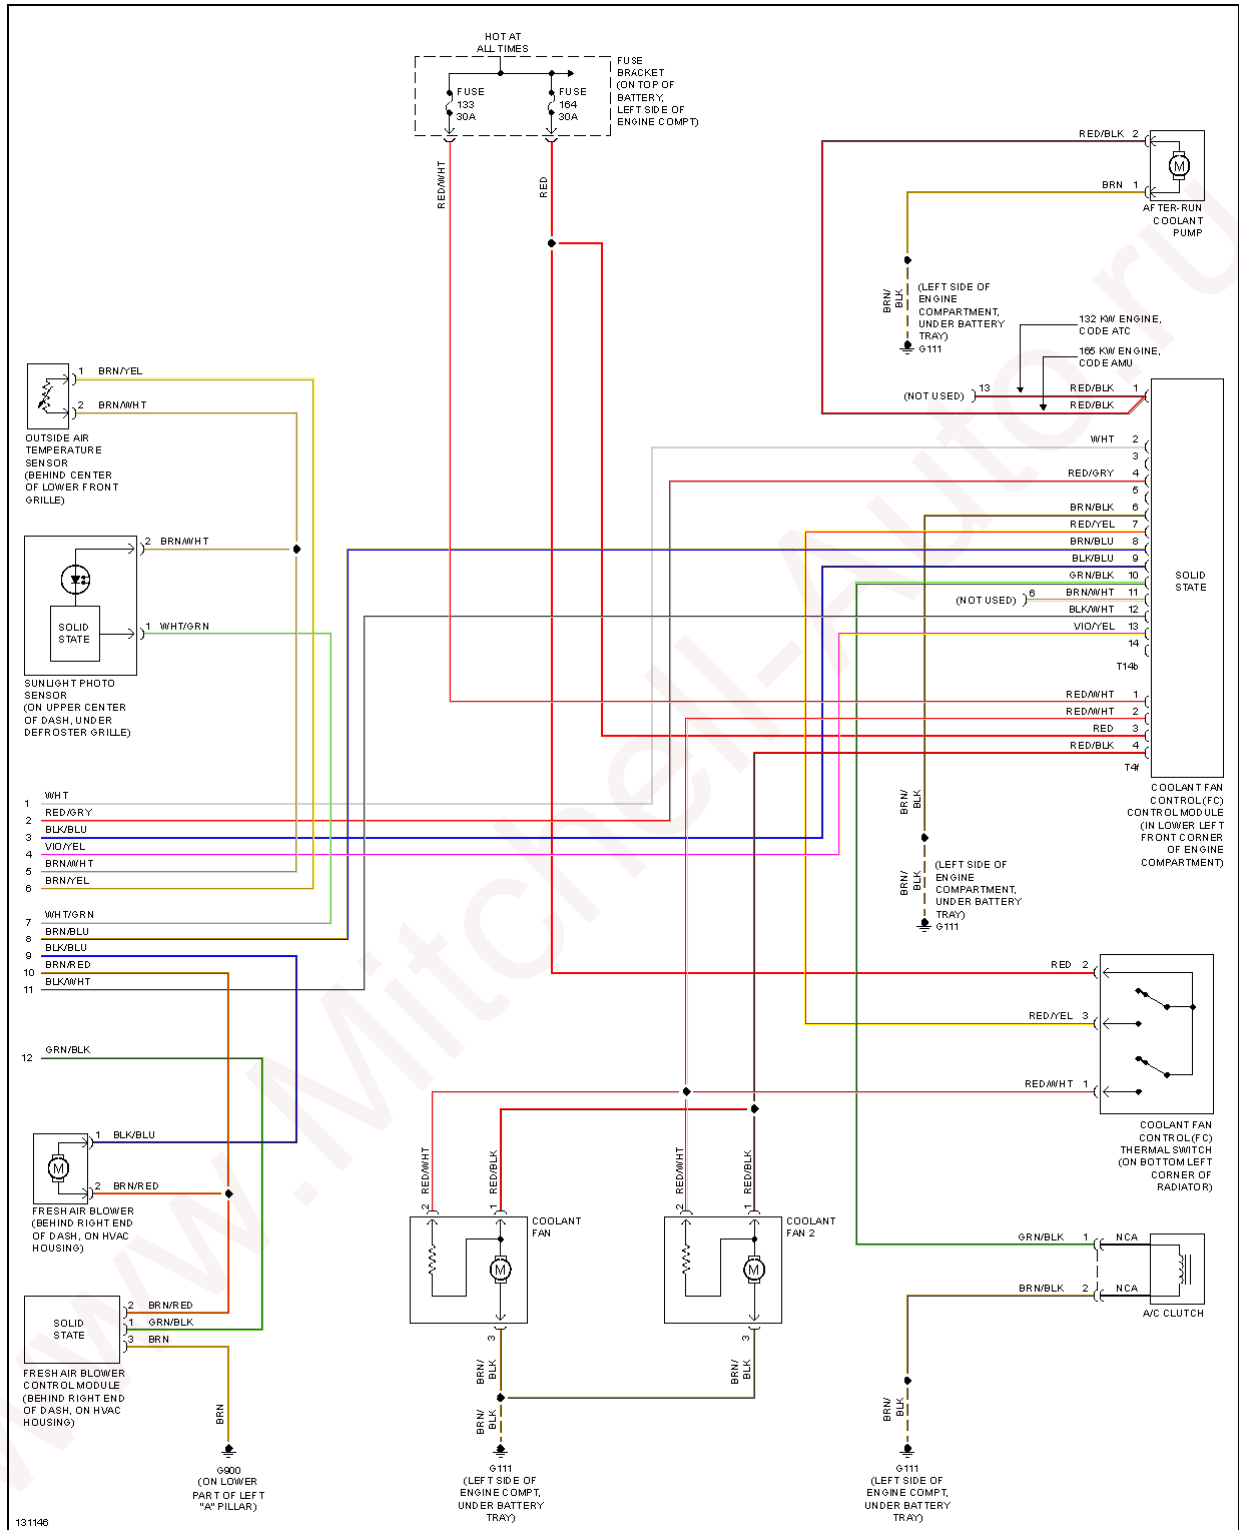

SYSTEM WIRING DIAGRAMS

Audi - TT

AIR CONDITIONING

2001 Audi TT

SYSTEM WIRING DIAGRAMS Audi - TT

Fig. 1: Automatic A/C Circuit (1 of 2)

Fig. 2: Automatic A/C Circuit (2 of 2)

ANTI-LOCK BRAKES

Fig. 3: Anti-lock Brakes Circuit, W/ Electronic Stability Program

ANTI-THEFT

SYSTEM WIRING DIAGRAMS Audi - TT

Fig. 4: Anti-theft Circuit, Coupe (1 of 2)