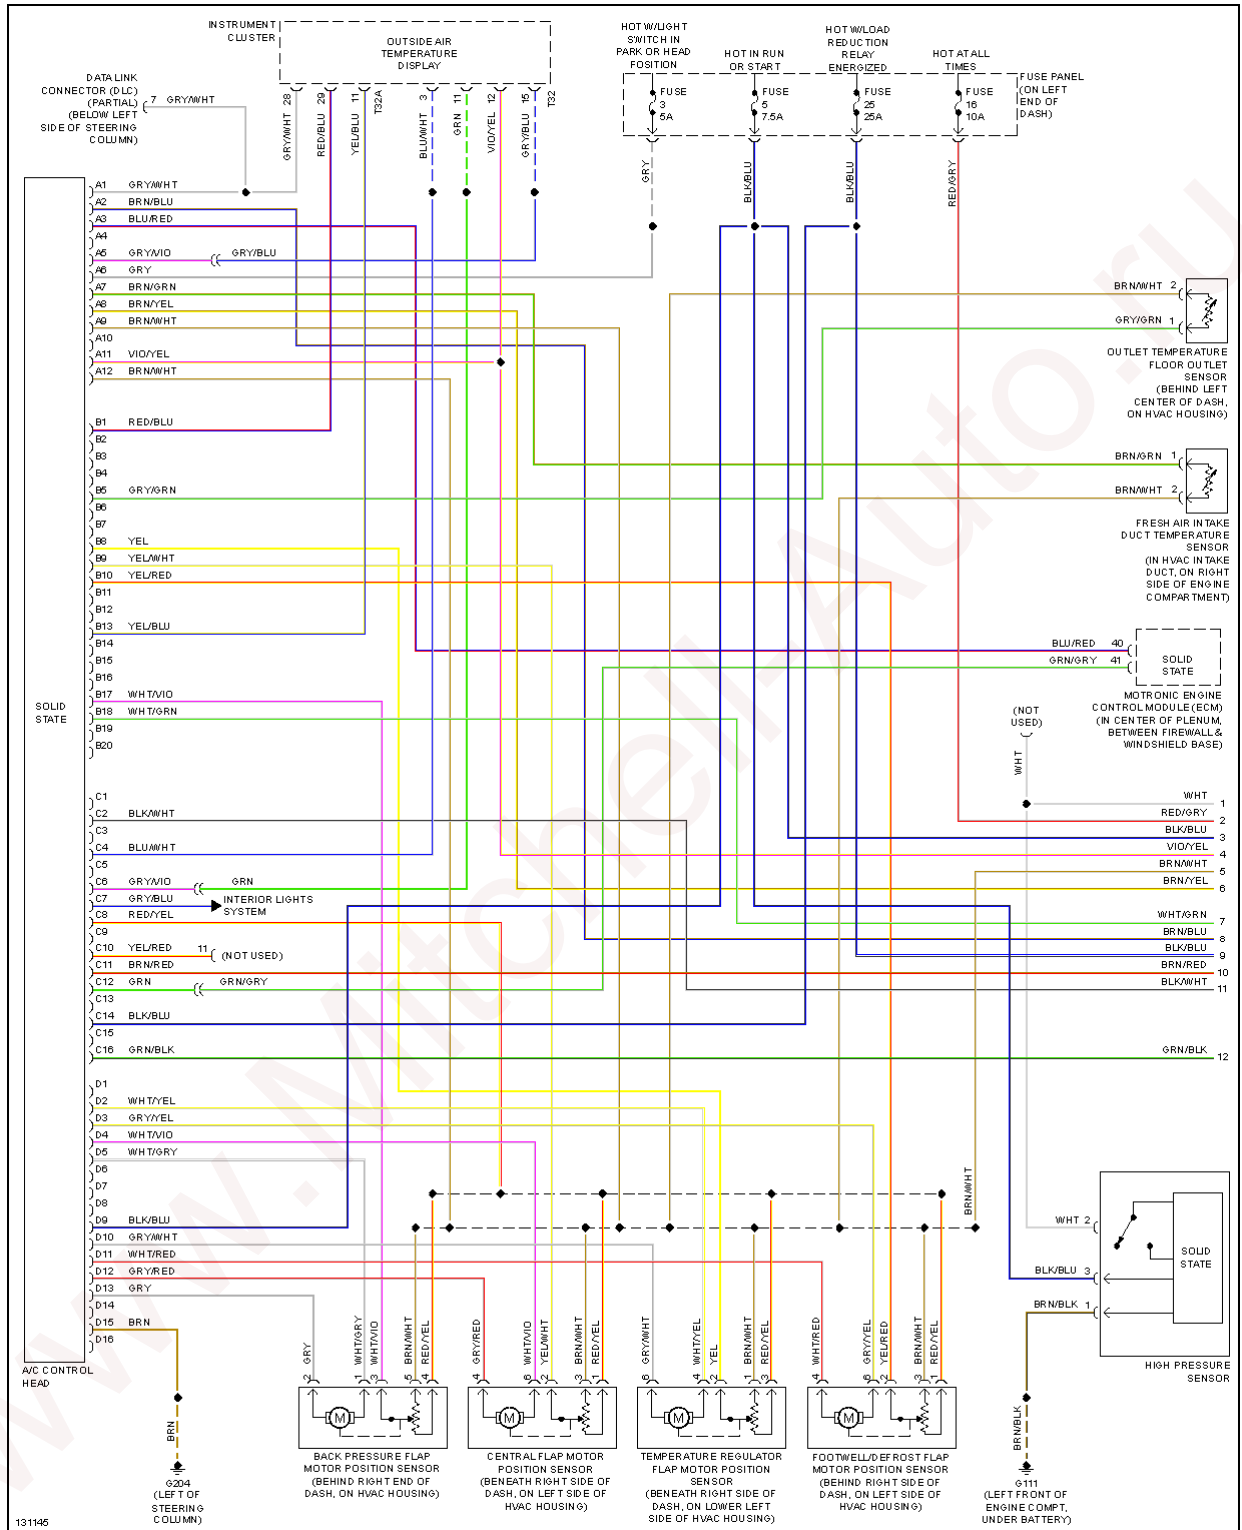

SYSTEM WIRING DIAGRAMS

Audi - TT

AIR CONDITIONING

2001 Audi TT

SYSTEM WIRING DIAGRAMS Audi - TT

Fig. 1: Automatic A/C Circuit (1 of 2)

Fig. 2: Automatic A/C Circuit (2 of 2)

ANTI-LOCK BRAKES

Fig. 3: Anti-lock Brakes Circuit, W/ Electronic Stability Program

ANTI-THEFT

SYSTEM WIRING DIAGRAMS Audi - TT

Fig. 4: Anti-theft Circuit, Coupe (1 of 2)