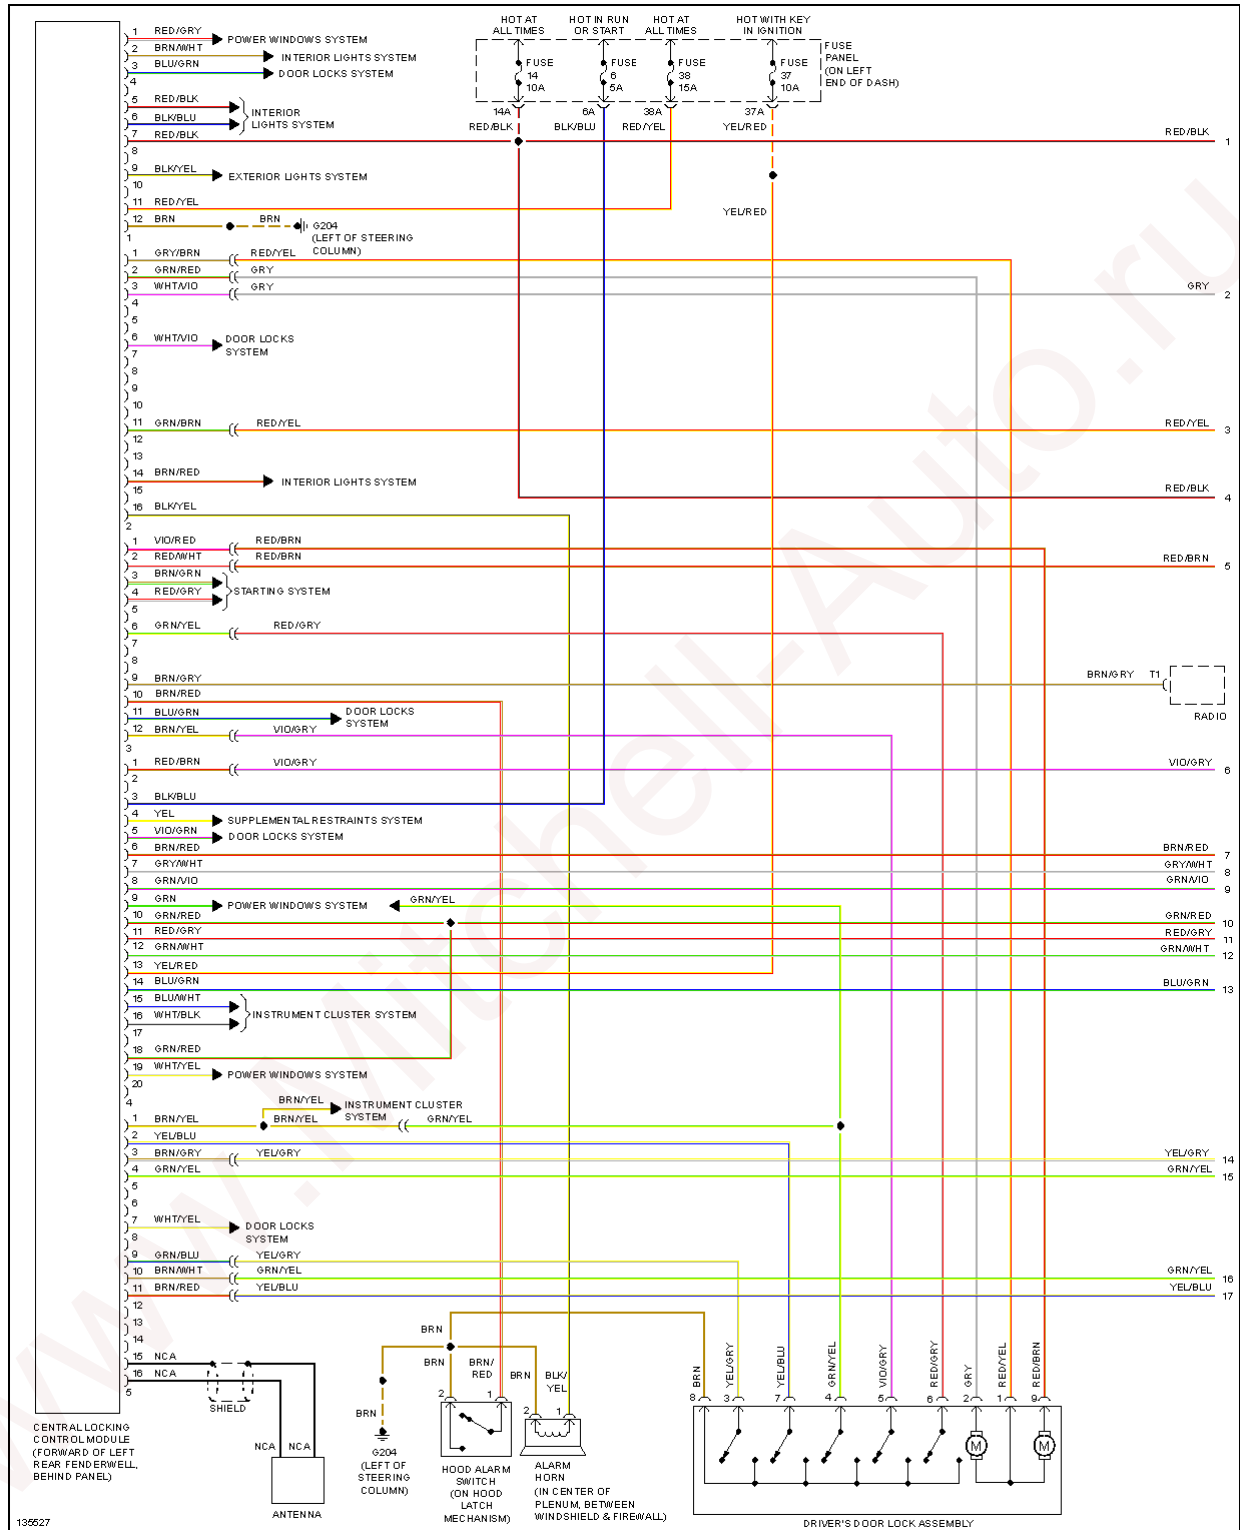

SYSTEM WIRING DIAGRAMS

Audi - TT

AIR CONDITIONING

2001 Audi TT

SYSTEM WIRING DIAGRAMS Audi - TT

Fig. 1: Automatic A/C Circuit (1 of 2)

Fig. 2: Automatic A/C Circuit (2 of 2)

ANTI-LOCK BRAKES

Fig. 3: Anti-lock Brakes Circuit, W/ Electronic Stability Program

ANTI-THEFT

SYSTEM WIRING DIAGRAMS Audi - TT

Fig. 4: Anti-theft Circuit, Coupe (1 of 2)