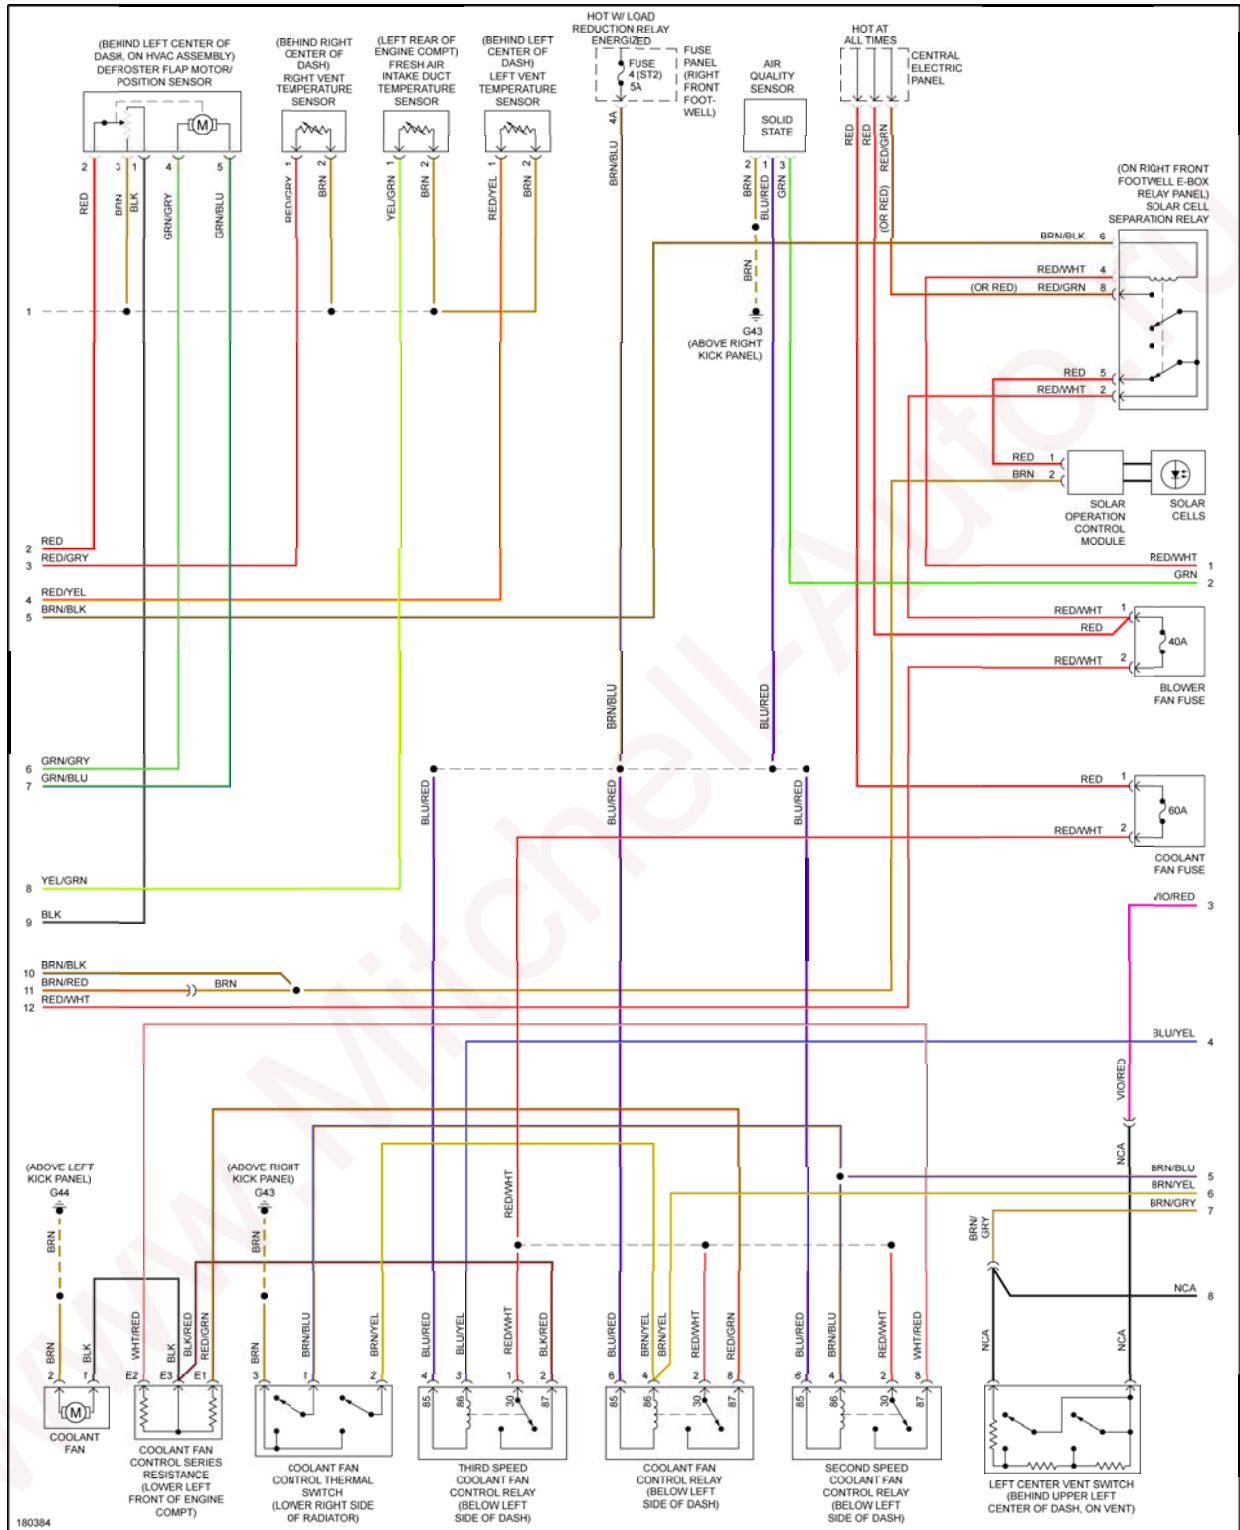

2001 SYSTEM WIRING DIAGRAMS

Audi - S8

AIR CONDITIONING

Fig. 1: Automatic A/C Circuit (1 of 3)

Fig. 2: Automatic A/C Circuit (2 of 3)

Fig. 3: Automatic A/C Circuit (3 of 3)

ANTI-THEFT

Fig. 4: Power Door Locks Circuit (1 of 2)