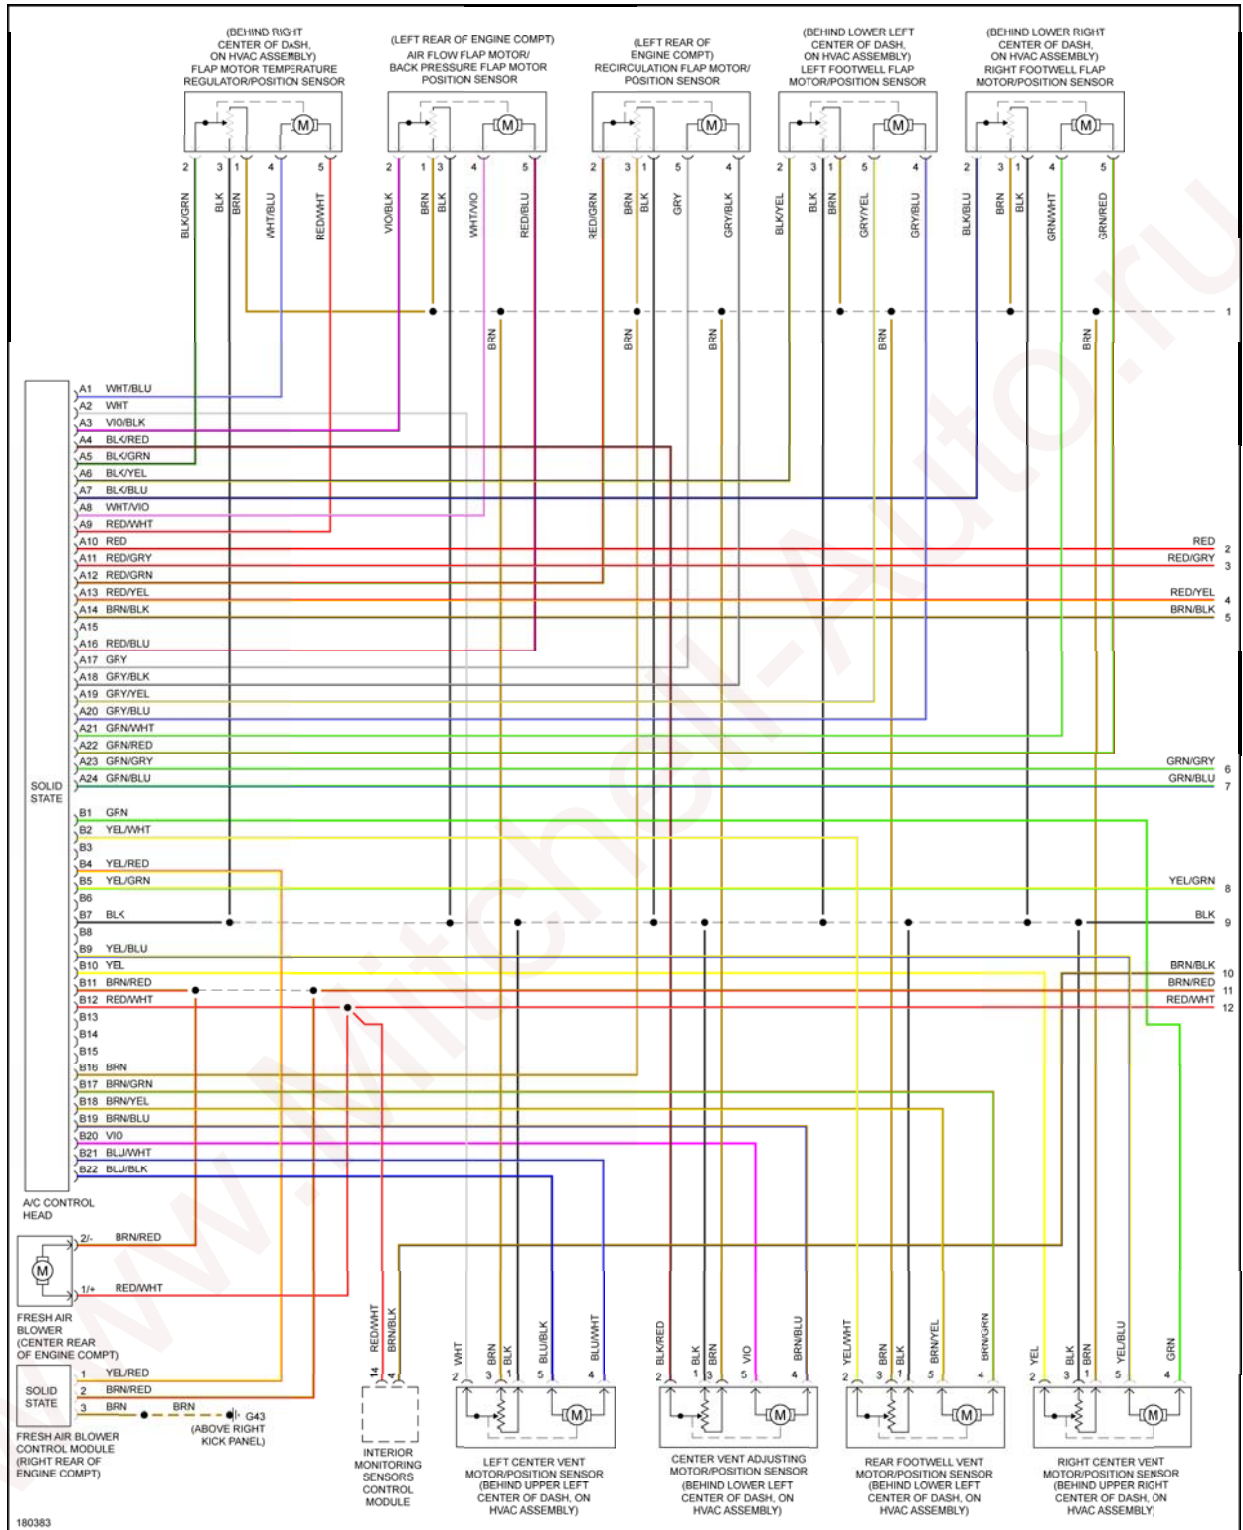

2001 SYSTEM WIRING DIAGRAMS

Audi - S8

AIR CONDITIONING

Fig. 1: Automatic A/C Circuit (1 of 3)

Fig. 2: Automatic A/C Circuit (2 of 3)

Fig. 3: Automatic A/C Circuit (3 of 3)

ANTI-THEFT

Fig. 4: Power Door Locks Circuit (1 of 2)