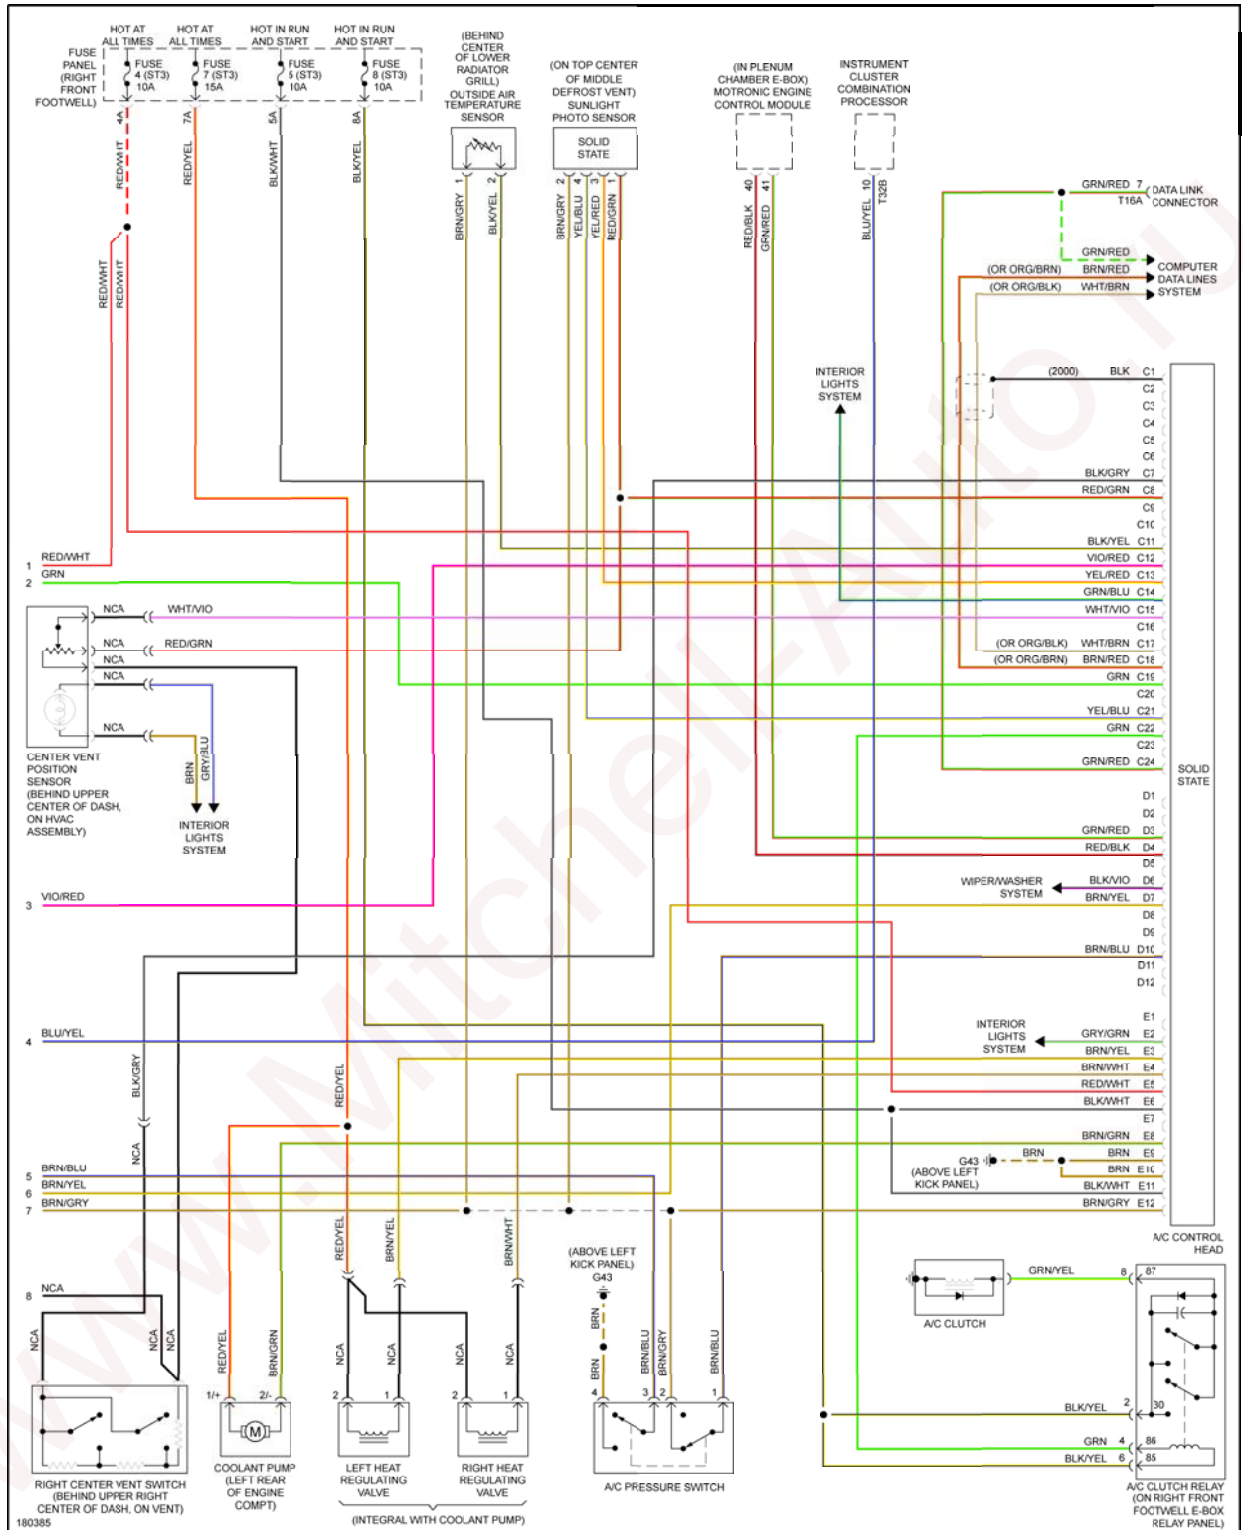

2001 SYSTEM WIRING DIAGRAMS

Audi - S8

AIR CONDITIONING

Fig. 1: Automatic A/C Circuit (1 of 3)

Fig. 2: Automatic A/C Circuit (2 of 3)

Fig. 3: Automatic A/C Circuit (3 of 3)

ANTI-THEFT

Fig. 4: Power Door Locks Circuit (1 of 2)