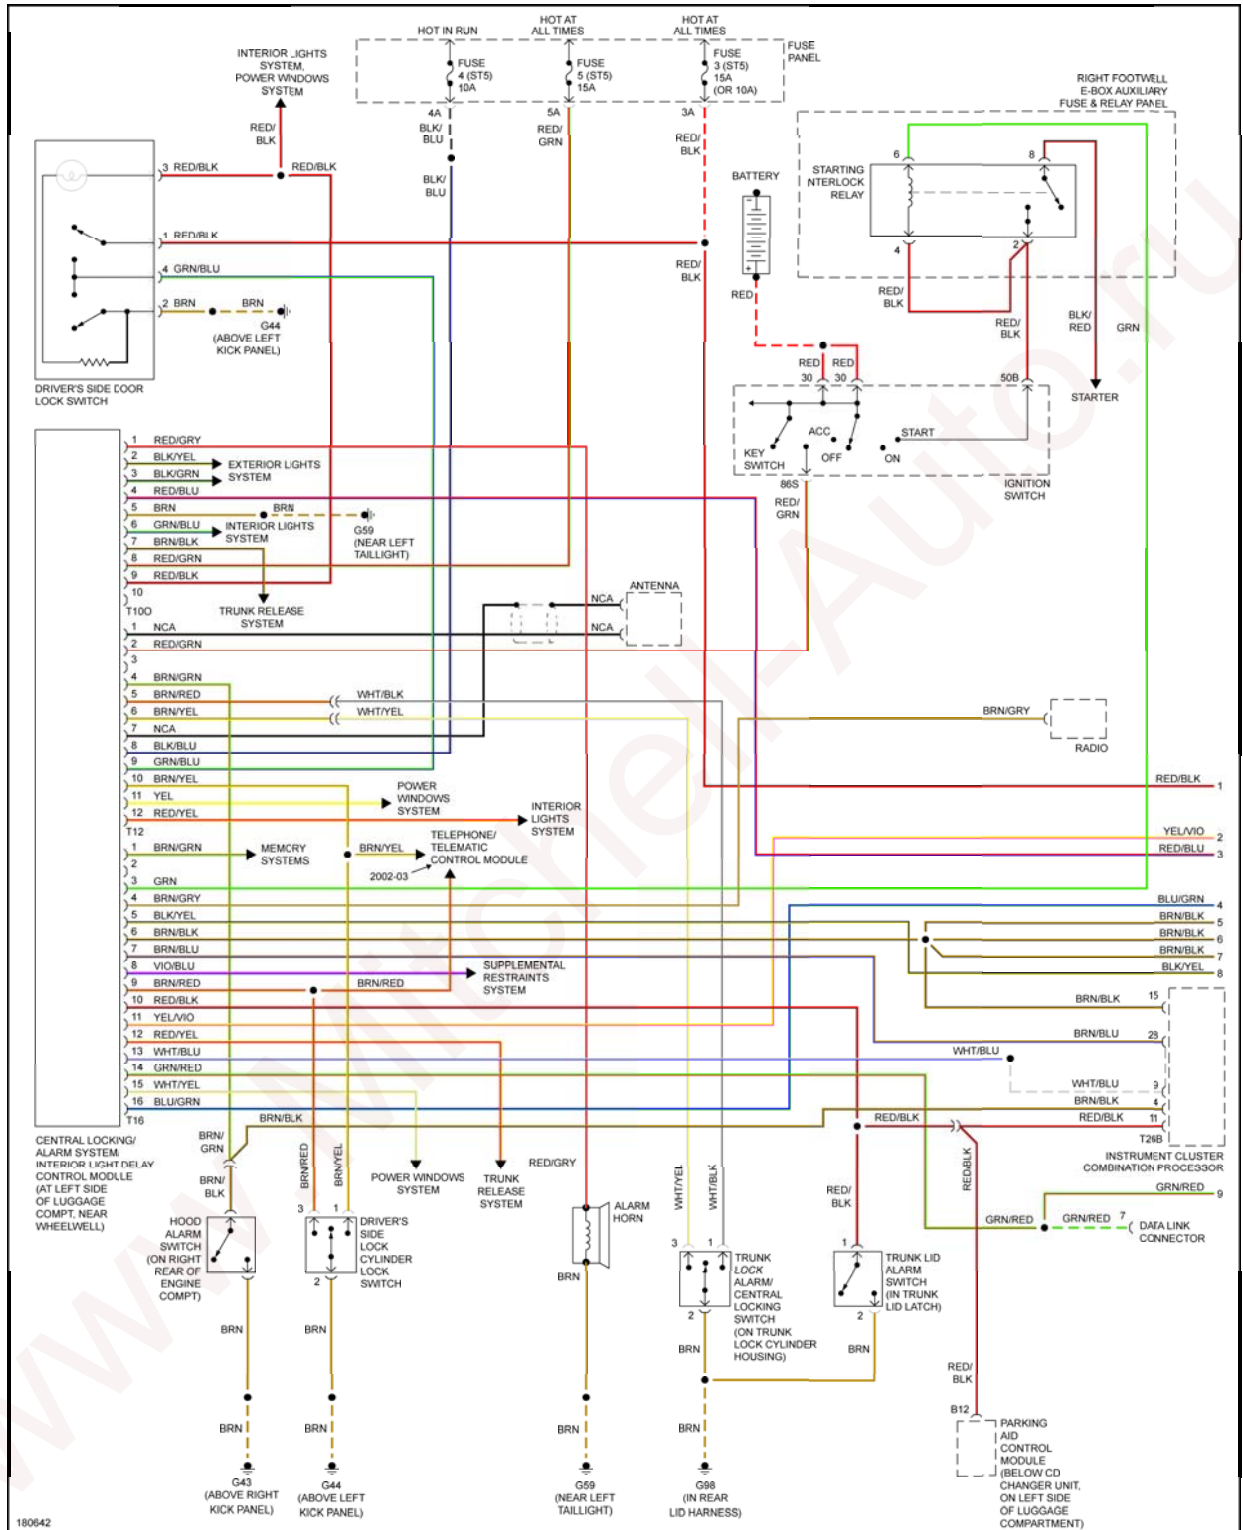

2001 SYSTEM WIRING DIAGRAMS

Audi - S8

AIR CONDITIONING

Fig. 1: Automatic A/C Circuit (1 of 3)

Fig. 2: Automatic A/C Circuit (2 of 3)

Fig. 3: Automatic A/C Circuit (3 of 3)

ANTI-THEFT

Fig. 4: Power Door Locks Circuit (1 of 2)