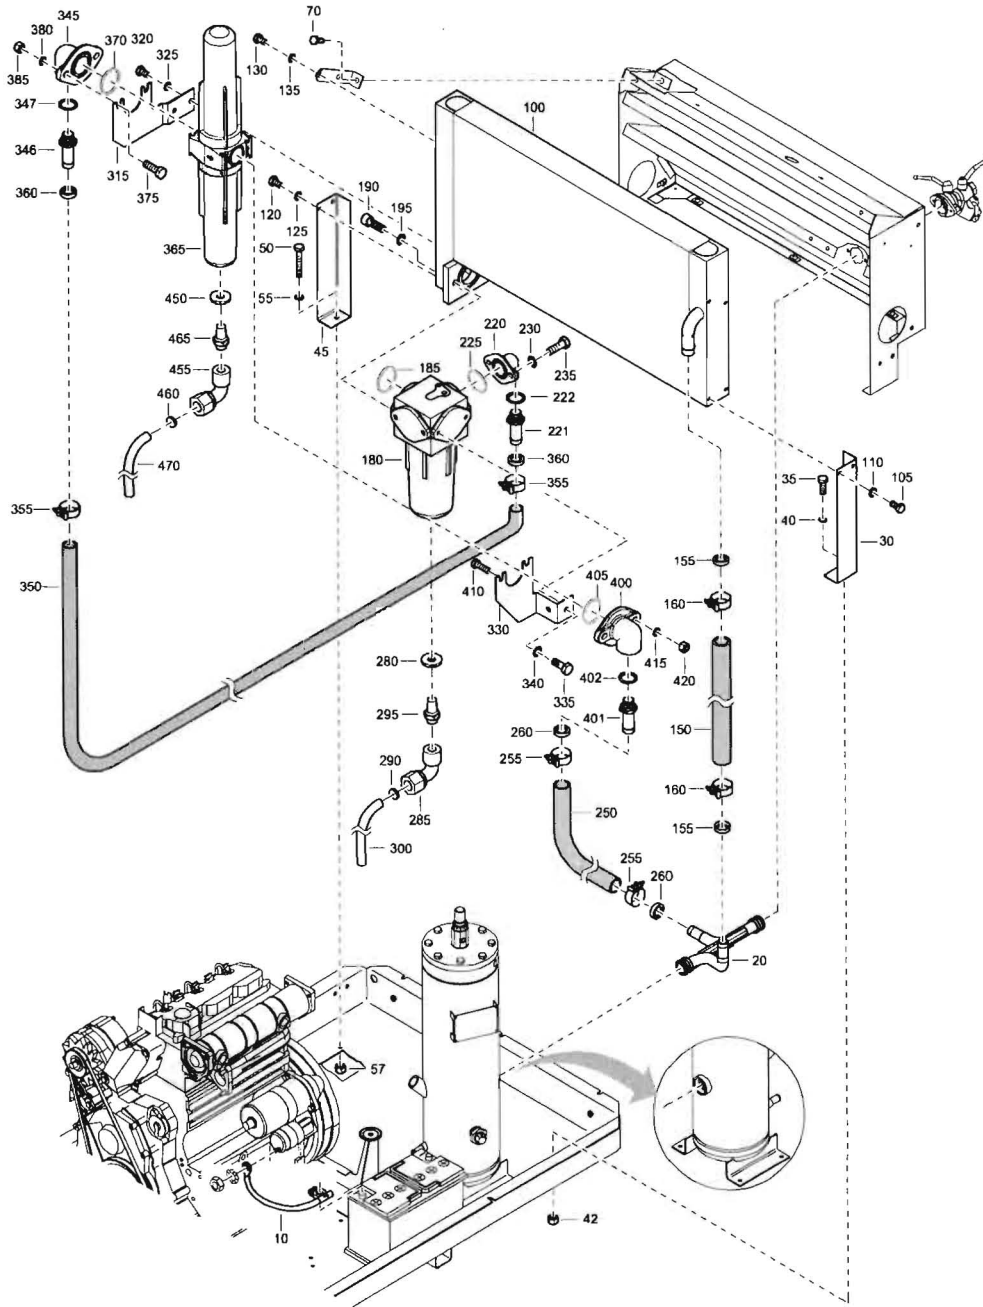

OPTIONS

AFTERCOOLER WITH WATERSEPARATOR

REF	PART NUMBER	DESIGNATION	QTY	REF	PART NUMBER	DESIGNATION	QTY
10	1615 7725 01	BATTERY CABLE	1				
20	1604 4031 00	PIPE	1				
25	1615 8616 01	RESTRICTOR	1				
30	1604 4040 00	BRACKET	1				
35	0147 1323 03	HEX. HEAD SCREW	1				
40	0333 3227 00	LOCK WASHER	1				
42	0266 2110 00	HEXAGON NUT	1				
45	1604 4041 00	BRACKET	1				
50	0147 1323 03	HEX. HEAD SCREW	1				
55	0333 3227 00	LOCK WASHER	1				
57	0266 2110 00	HEXAGON NUT	1				
70	0147 1323 03	HEX. HEAD SCREW	2				
100	1604 3943 00	AFTERCOOLER	1				
105	0147 1320 03	HEX. HEAD SCREW	2				
110	0333 3227 00	LOCK WASHER	2				
120	0147 1320 03	HEX. HEAD SCREW	2				
125	0333 3227 00	LOCK WASHER	2				
130	0147 1320 03	HEX. HEAD SCREW	4				
135	0333 3227 00	LOCK WASHER	4				
150	0072 8403 39	HOSE	AR				
155	1615 8627 00	SLEEVE	2				
160	1079 3471 01	HOSE CLIP	2				
180	1615 8581 00	WATERSEPARATOR	1				
185	0663 7136 00	O-RING	1				
190	0211 1363 03	HEX SOCK. SCREW	2				
195	0333 3232 00	LOCK WASHER	2				
220	1604 4019 00	HOSE COUPLING	1				
221	0571 0020 44	HOSE NIPPLE	1				
222	0661 1049 00	SEALING WASHER	1				
225	0663 7136 00	O-RING	1				
230	0333 3232 00	LOCK WASHER	2				
235	0147 1363 03	HEX. HEAD SCREW	2				
250	0072 8403 39	HOSE	AR				
255	1079 3471 01	HOSE CLIP	2				
260	1615 8627 00	SLEEVE	2				
280	0653 1062 00	FLAT GASKET	1				
285	1604 3952 00	COUPLING	1				
290	1615 8620 00	RESTRICTOR	1				
295	9090 0507 00	SILENCER	1				
300	0070 6002 05	PLASTIC TUBE	AR				

OPTIONS

AFTERCOOLER WITH WATERSEPARATOR & PD-FILTER