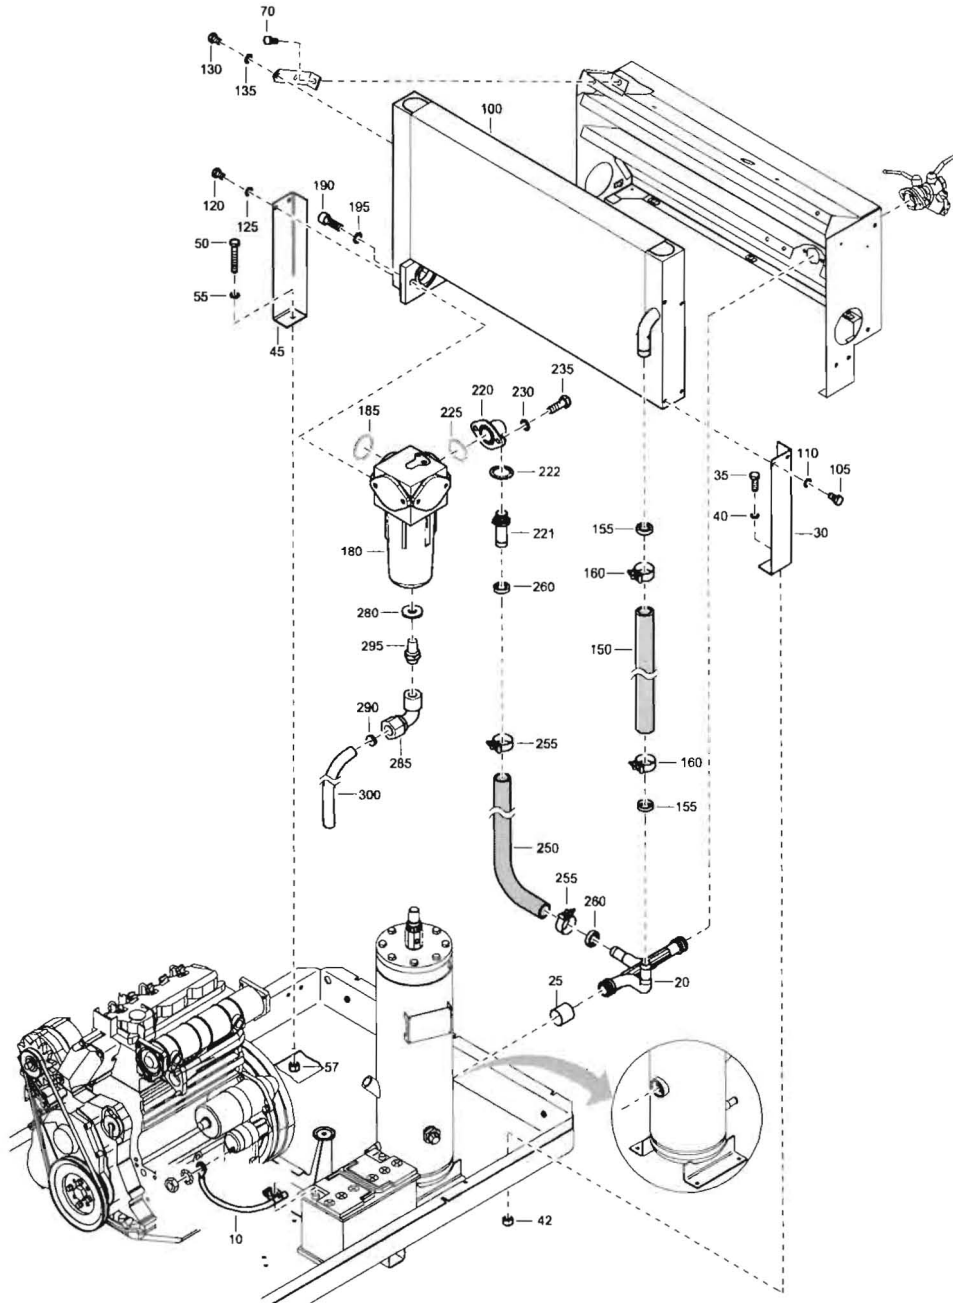

OPTIONS

AFTERCOOLER WITH WATERSEPARATOR

OPTIONS

AFTERCOOLER WITH WATERSEPARATOR

REF	PART NUMBER	DESIGNATION	QTY	REF	PART NUMBER	DESIGNATION	QTY
10	1615 7725 01	BATTERY CABLE	1				
20	1604 4031 00	PIPE	1				
25	1615 8616 01	RESTRICTOR	1				
30	1604 4040 00	BRACKET	1				
35	0147 1323 03	HEX. HEAD SCREW	1				
40	0333 3227 00	LOCK WASHER	1				
42	0266 2110 00	HEXAGON NUT	1				
45	1604 4041 00	BRACKET	1				
50	0147 1323 03	HEX. HEAD SCREW	1				
55	0333 3227 00	LOCK WASHER	1				
57	0266 2110 00	HEXAGON NUT	1				
70	0147 1323 03	HEX. HEAD SCREW	2				
100	1604 3943 00	AFTERCOOLER	1				
105	0147 1320 03	HEX. HEAD SCREW	2				
110	0333 3227 00	LOCK WASHER	2				
120	0147 1320 03	HEX. HEAD SCREW	2				
125	0333 3227 00	LOCK WASHER	2				
130	0147 1320 03	HEX. HEAD SCREW	4				
135	0333 3227 00	LOCK WASHER	4				
150	0072 8403 39	HOSE	AR				
155	1615 8627 00	SLEEVE	2				
160	1079 3471 01	HOSE CLIP	2				
180	1615 8581 00	WATERSEPARATOR	1				
185	0663 7136 00	O-RING	1				
190	0211 1363 03	HEX SOCK. SCREW	2				
195	0333 3232 00	LOCK WASHER	2				
220	1604 4019 00	HOSE COUPLING	1				
221	0571 0020 44	HOSE NIPPLE	1				
222	0661 1049 00	SEALING WASHER	1				
225	0663 7136 00	O-RING	1				
230	0333 3232 00	LOCK WASHER	2				
235	0147 1363 03	HEX. HEAD SCREW	2				
250	0072 8403 39	HOSE	AR				
255	1079 3471 01	HOSE CLIP	2				
260	1615 8627 00	SLEEVE	2				
280	0653 1062 00	FLAT GASKET	1				
285	1604 3952 00	COUPLING	1				
290	1615 8620 00	RESTRICTOR	1				
295	9090 0507 00	SILENCER	1				
300	0070 6002 05	PLASTIC TUBE	AR