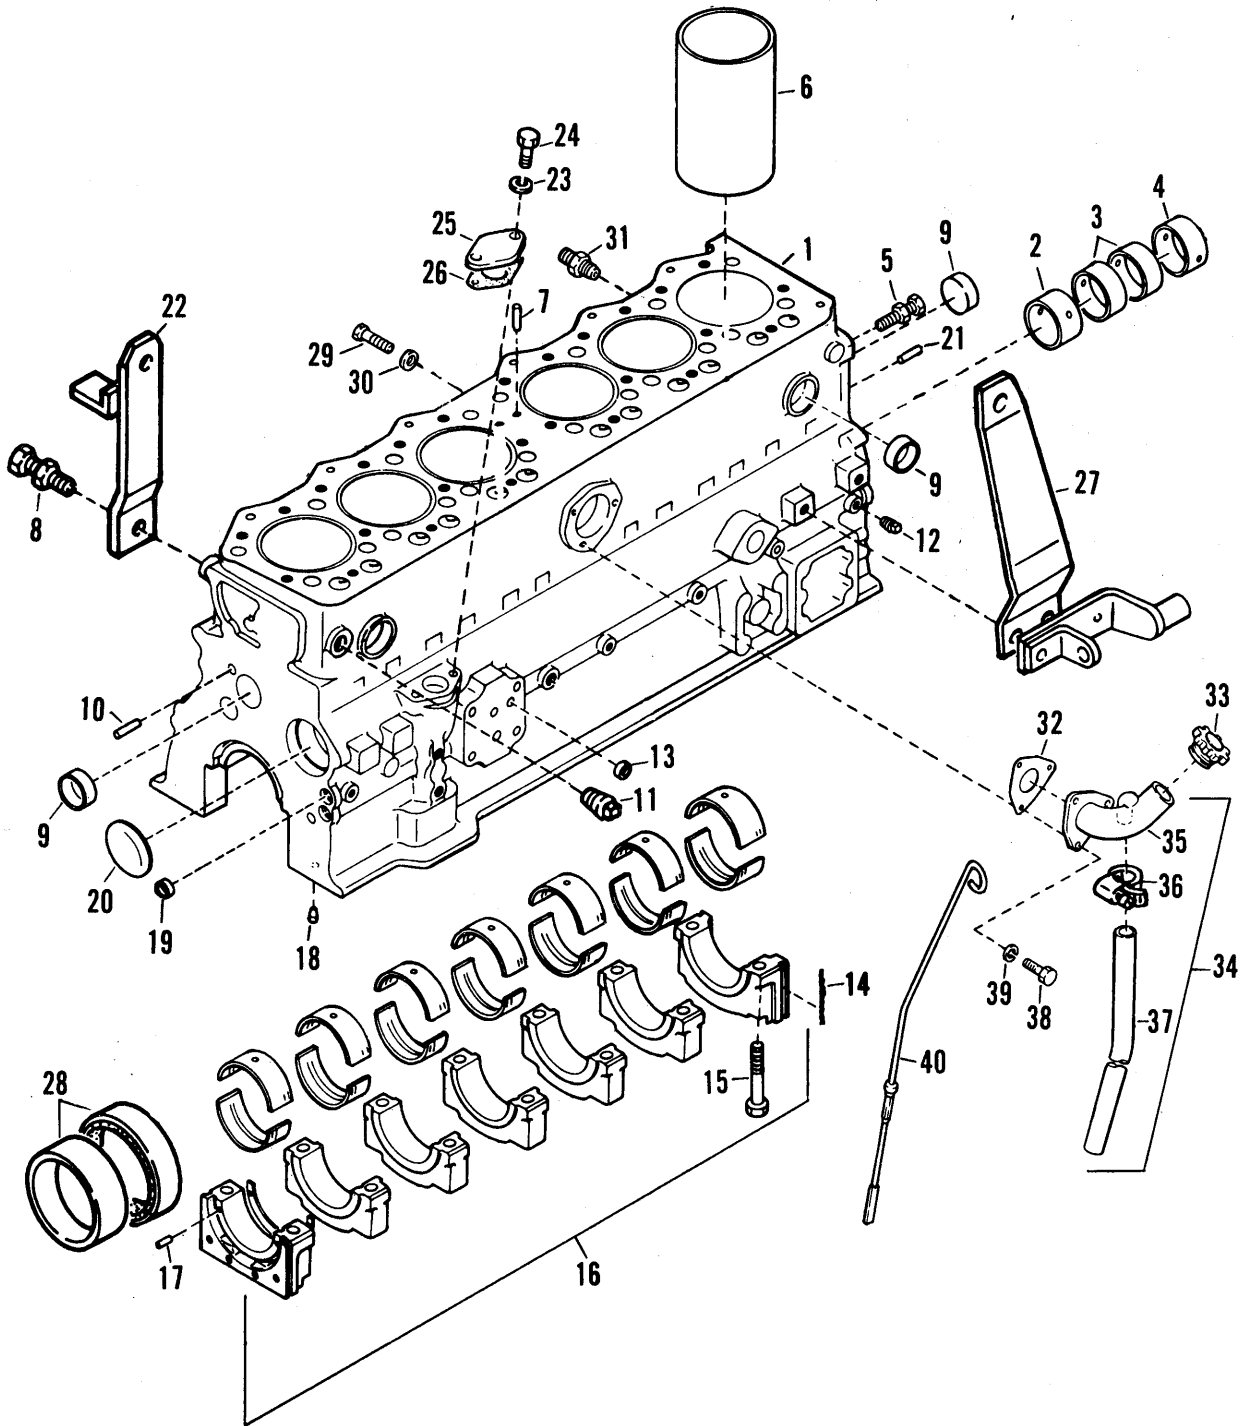

840C LOADER  
ENGINE

CYLINDER BLOCK

840C LOADER  
ENGINE

17

CYLINDER BLOCK

ITEM	NUMBER	QTY.	DESCRIPTION
1	4530927-5	1	BLOCK ASY., cylinder (Incl. Items 1 thru 21)
2	4530167-8	1	BUSHING, camshaft No. 1
3	4530153-8	2	BUSHING, camshaft No. 2
4	4530154-6	1	BUSHING, camshaft No. 3
5	4530891-3	1	HANGER
6	4530890-5	6	SLEEVE, cylinder
7	4531021-6	4	PIN, dowel
8	4530862-4	1	HANGER
9	4530143-9	15	CAP, sealing
10	4530500-0	2	PIN, dowel
11	4530525-7	1	PLUG, taper
12	4530524-0	4	PLUG, taper
13	4530140-5	4	CAP, sealing
14	4530262-7	4	SEAL, side
15	4530261-9	14	BOLT, bearing cap
16	4530924-2	1	CAPSET, bearing
17	0950649-4	6	PIN, spring
18	4530171-0	3	PLUG
19	4530141-3	3	CAP, sealing
20	4530526-5	1	PLUG, expansion
21	4530200-7	2	PIN, dowel
22	4530892-1	1	EYE, lifting
23	0950219-6	2	WASHER, spring
24	0950018-2	2	BOLT
25	4530861-6	1	COVER
26	4530178-5	1	GASKET
27	4530925-9	1	EYE, lifting
28	4530888-9	1	SEAL ASY., oil
29	0950034-9	1	BOLT
30	4530147-0	1	WASHER, sealing
31	4530527-3	1	CONNECTOR
32	4530223-9	1	GASKET
33	4530235-3	1	CAP, oil filler
34	4530965-5	1	FILLER ASY., oil (Incl. Items 35 thru 37)
35	4530322-9	1	FILLER, oil
36	0925755-1	1	CLAMP, hose
37	4531025-7	1	TUBE soft vinyl
38	0950017-4	3	BOLT
39	0950219-6	3	WASHER, spring
40	4530907-7	1	GAUGE, oil level