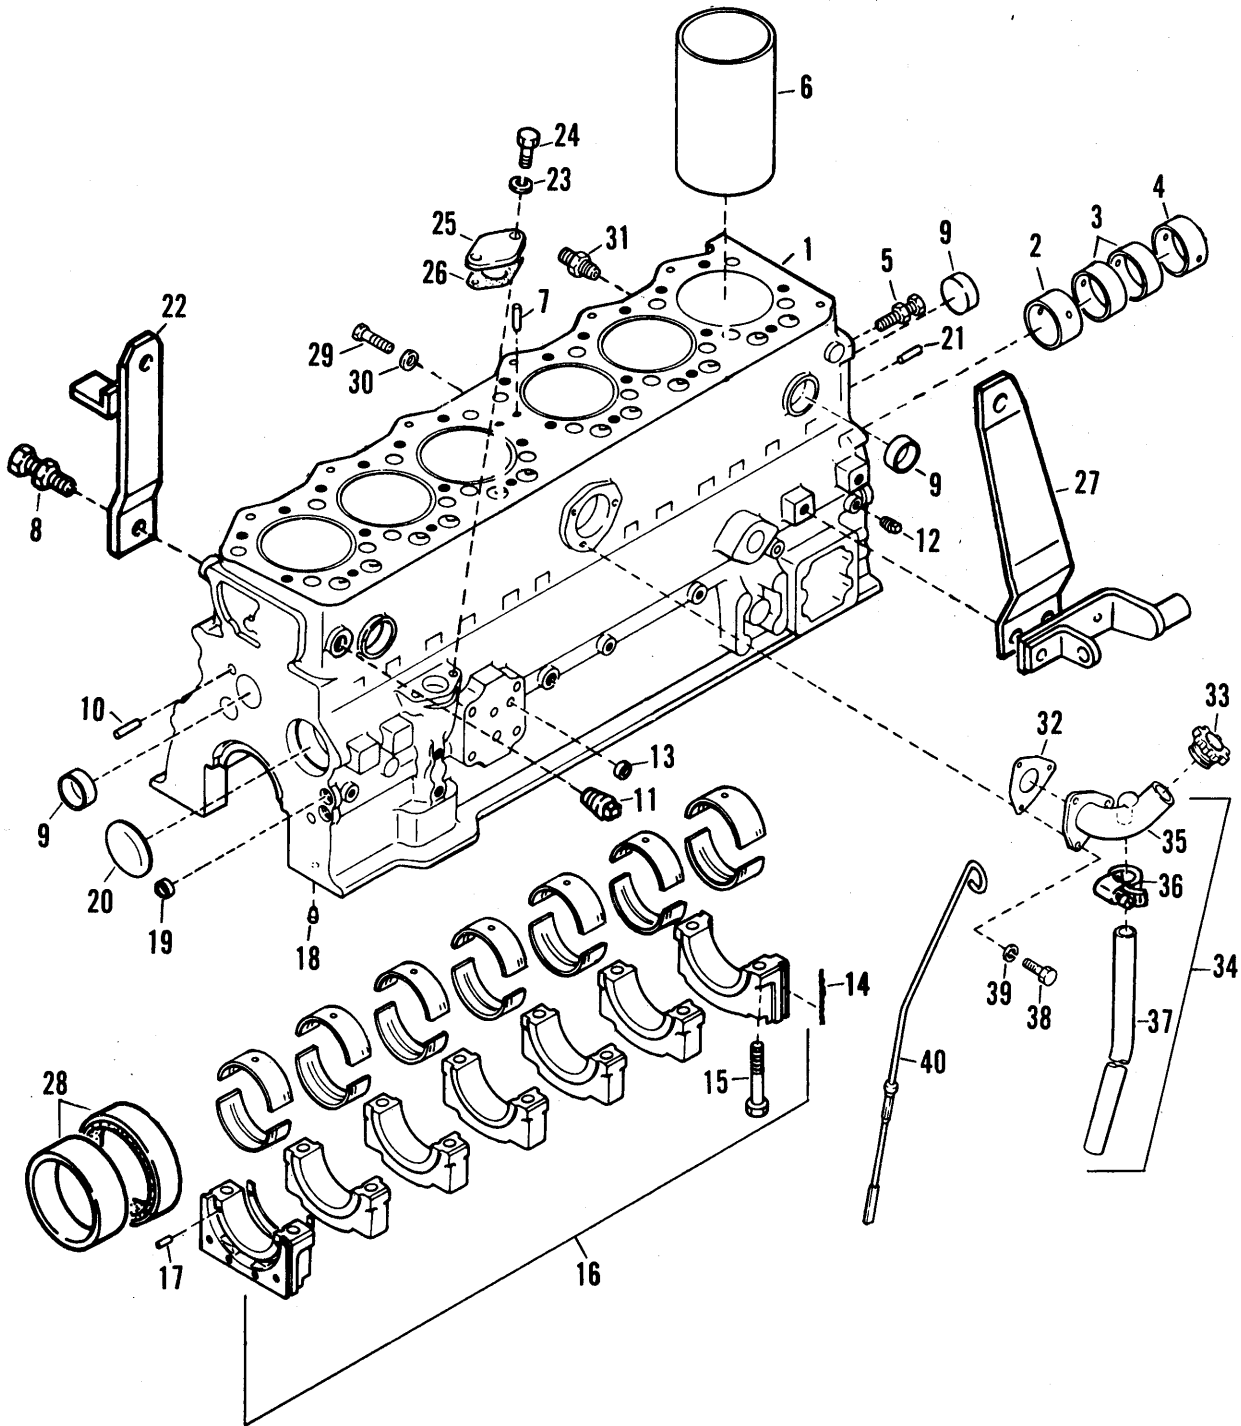

840C LOADER
ENGINE

CYLINDER BLOCK

840C LOADER
ENGINE

17

CYLINDER BLOCK

ITEM	NUMBER	QTY.	DESCRIPTION
1	4530927-5	1	BLOCK ASY., cylinder (Incl. Items 1 thru 21)
2	4530167-8	1	BUSHING, camshaft No. 1
3	4530153-8	2	BUSHING, camshaft No. 2
4	4530154-6	1	BUSHING, camshaft No. 3
5	4530891-3	1	HANGER
6	4530890-5	6	SLEEVE, cylinder
7	4531021-6	4	PIN, dowel
8	4530862-4	1	HANGER
9	4530143-9	15	CAP, sealing
10	4530500-0	2	PIN, dowel
11	4530525-7	1	PLUG, taper
12	4530524-0	4	PLUG, taper
13	4530140-5	4	CAP, sealing
14	4530262-7	4	SEAL, side
15	4530261-9	14	BOLT, bearing cap
16	4530924-2	1	CAPSET, bearing
17	0950649-4	6	PIN, spring
18	4530171-0	3	PLUG
19	4530141-3	3	CAP, sealing
20	4530526-5	1	PLUG, expansion
21	4530200-7	2	PIN, dowel
22	4530892-1	1	EYE, lifting
23	0950219-6	2	WASHER, spring
24	0950018-2	2	BOLT
25	4530861-6	1	COVER
26	4530178-5	1	GASKET
27	4530925-9	1	EYE, lifting
28	4530888-9	1	SEAL ASY., oil
29	0950034-9	1	BOLT
30	4530147-0	1	WASHER, sealing
31	4530527-3	1	CONNECTOR
32	4530223-9	1	GASKET
33	4530235-3	1	CAP, oil filler
34	4530965-5	1	FILLER ASY., oil (Incl. Items 35 thru 37)
35	4530322-9	1	FILLER, oil
36	0925755-1	1	CLAMP, hose
37	4531025-7	1	TUBE soft vinyl
38	0950017-4	3	BOLT
39	0950219-6	3	WASHER, spring
40	4530907-7	1	GAUGE, oil level